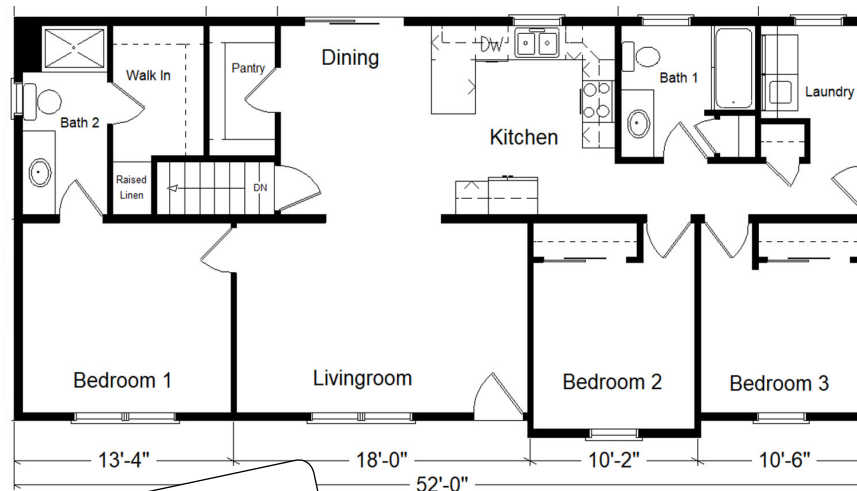

*Design Homes, Inc.*  
**Classic Series Homes**

**Mid-sized Classic-42  
 2-Bedroom, 2-Bath Plan!**

Starting at...  
**\$82,126!**

**Deluxe Classic-52  
 3-Bedroom, 2-Bath Plan!**

Starting at...  
**\$97,339!**