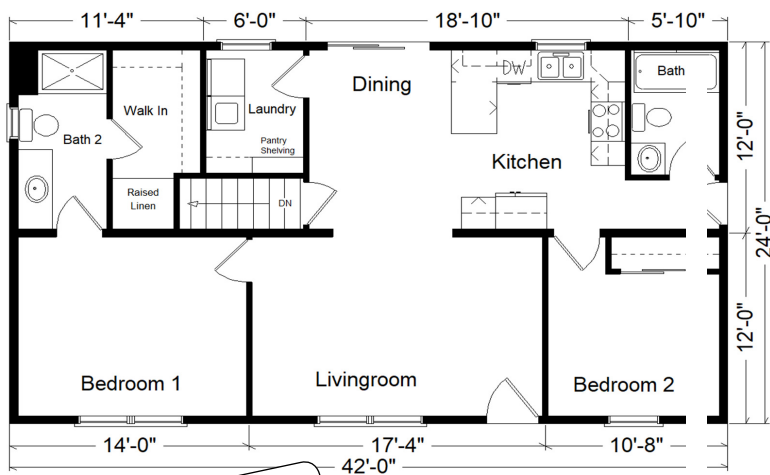

*Design Homes, Inc.*  
**Classic Series Homes**

**Mid-sized Classic-42  
 2-Bedroom, 2-Bath Plan!**

Starting at...  
**\$82,126!**

**Deluxe Classic-52  
 3-Bedroom, 2-Bath Plan!**

Starting at...  
**\$97,339!**