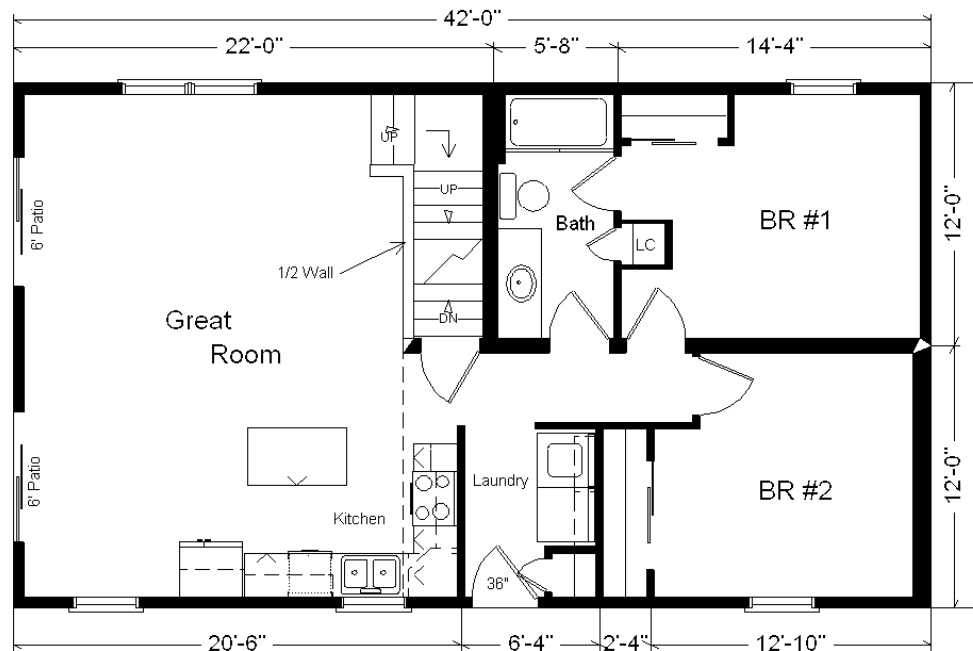

# Model #1

24x42 Finished Loft

1,320 sq. ft.

From Design Homes New Rustic Line!

# Design Homes, Inc.

Ames, IA

(#10444 -5-6)

**Base Price: \$116,550.00**

This Home Displays The Following Options:

LP Smartside Siding (1502 sf)	4,657.00
3.5" Window Lineals	410.00
Carpet Upgrade (Go Softly)	1,071.00
Laundry Area w/Sinclair Cabinets	775.00
Vanity Drawer Base (VDDDB)	226.00
Cultured Granite Vanity Top	295.00
Elongated Toilet	35.00
Pull-down Kohler Kit. Faucet (BN)	235.00
Sinclair Birch Cabinets	1,235.00
Custom Cabinets	259.00
APC Cabinet Option	1,450.00
Mullion Glass Cab. Door	128.00
DHI Fan/Lights (x2)	367.00
Prefinished Oak Railing	490.00
6' Trapezoid Windows (x2)	1,700.00
2 - 6' Visions Patio Doors	1,732.00
Casement Windows in Loft	171.00
2nd Exterior Door Credit	-355.00

**Total With Options Shown: \$131,431.00**

**ZONE 1**

NOTE...Heating Systems are optional on all Design Home's Rustic and Basic Series in Zone 1