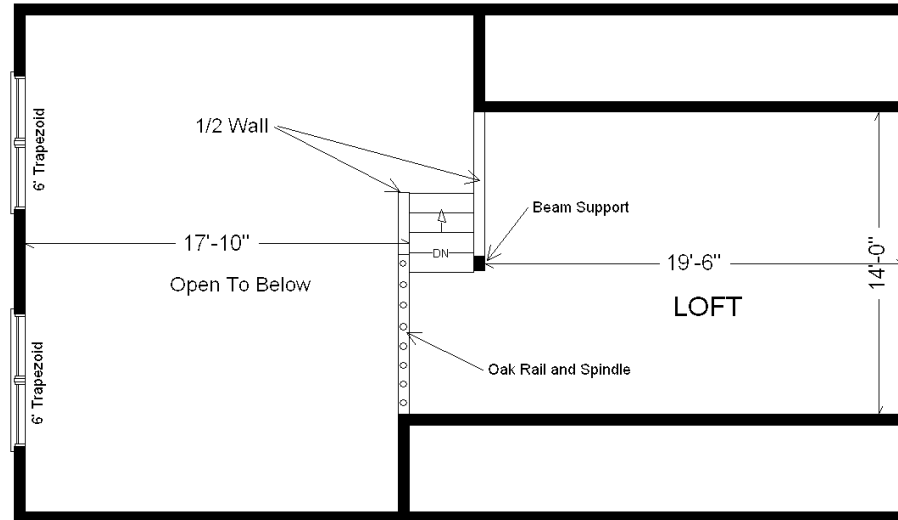

Color Information

French Gray LP Siding, Almond Trim, Bisquit Lineals, Heatherblend Shingles, Bisque Bath, #431 Vanity, Wheat Carpet, 91180 Vinyls, SS Sink, Saddle Oak Trim & Doors, Black Rangehood, Tan Vision Sgl-hung & Casement Windows, Saddle Pine Car Siding on Ceiling/Walls, Mocha Travertine Countertop, Brushed Nickel Hardware/Chrome Baths

Jan 2017

Price Includes: Delivery in Zone 1, Crane Work, All Blueprints, R55 Ceilings, R20 Exterior Walls, REAL Plywood Floors, Knotty Pine Ceiling and End Walls, Kohler Plumbing, Pella Windows, 200 Amp Service, All Applicable Tax and Much More!!

MN #BC146710