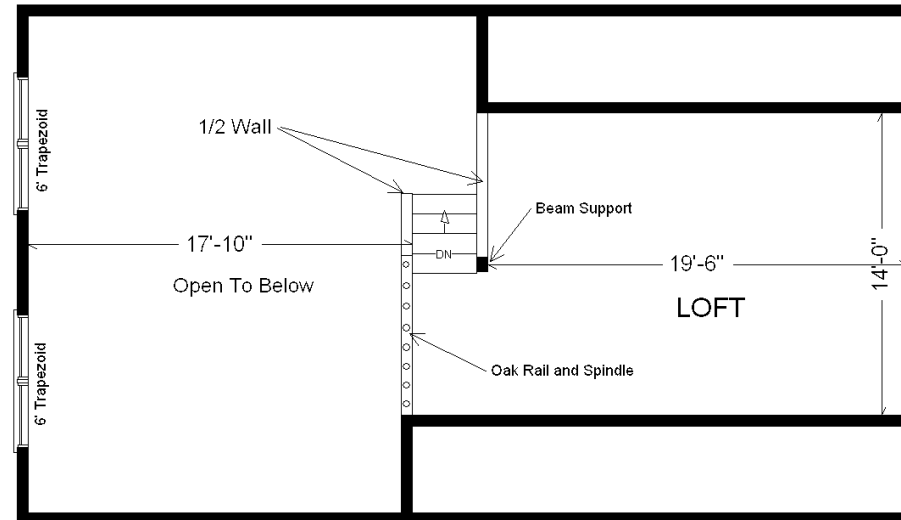

Color Information

French Gray LP Siding, Almond Trim, Bisquit Lineals, Heatherblend Shingles, Bisque Bath, #431 Vanity, Wheat Carpet, 91180 Vinyls, SS Sink, Saddle Oak Trim & Doors, Black Rangehood, Tan Vision Sgl-hung & Casement Windows, Saddle Pine Car Siding on Ceiling/Walls, Mocha Travertine Countertop, Brushed Nickel Hardware/Chrome Baths

Buy Display Model

For:
$128,767.00!
(Discounted 12,735 !)

Price Includes: 100 Mile Free Delivery, Crane Work, All Blueprints, R50 Ceilings, R20 Exterior Walls, 2x10 Floor Joists, Kohler Plumbing, WeatherShield Windows, 200 Amp Service, All Applicable Tax and Much More!!

Dec.. 2018

MN #BC146710