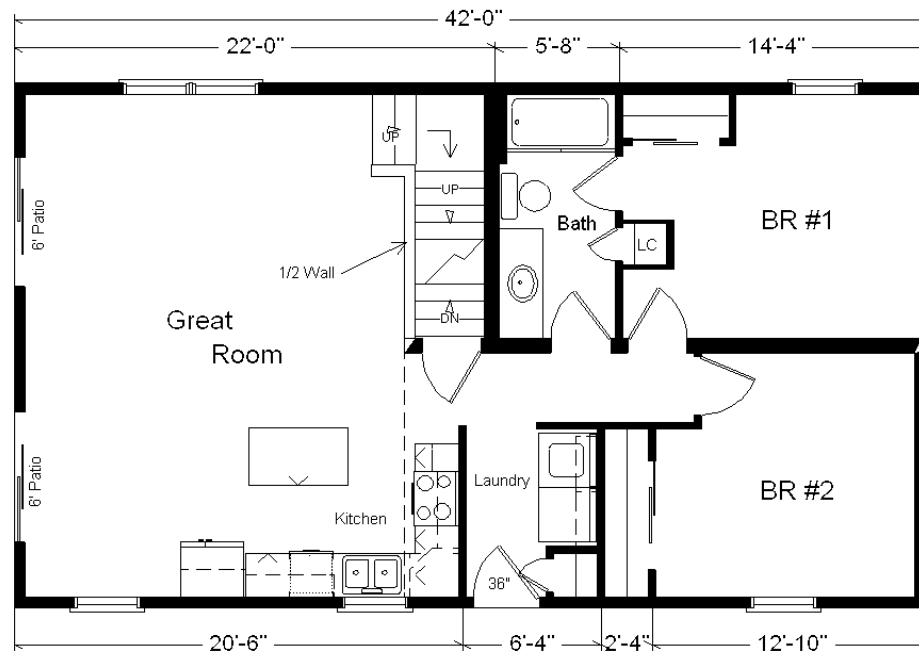

Color Information

French Gray LP Siding, Almond Trim, Bisquit Lineals, Heatherblend Shingles, Bisque Bath, #431 Vanity, Wheat Carpet, 91180 Vinyls, SS Sink, Saddle Oak Trim & Doors, Black Rangehood, Tan Vision Sgl-hung & Casement Windows, Saddle Pine Car Siding on Ceiling/Walls, Mocha Travertine Countertop, Brushed Nickel Hardware/Chrome Baths

Buy Display Model

For:
$128,767.00!
(Discounted 12,735 !)

Price Includes: 100 Mile Free Delivery, Crane Work, All Blueprints, R50 Ceilings, R20 Exterior Walls, 2x10 Floor Joists, Kohler Plumbing, WeatherShield Windows, 200 Amp Service, All Applicable Tax and Much More!!

Dec.. 2018

MN #BC146710