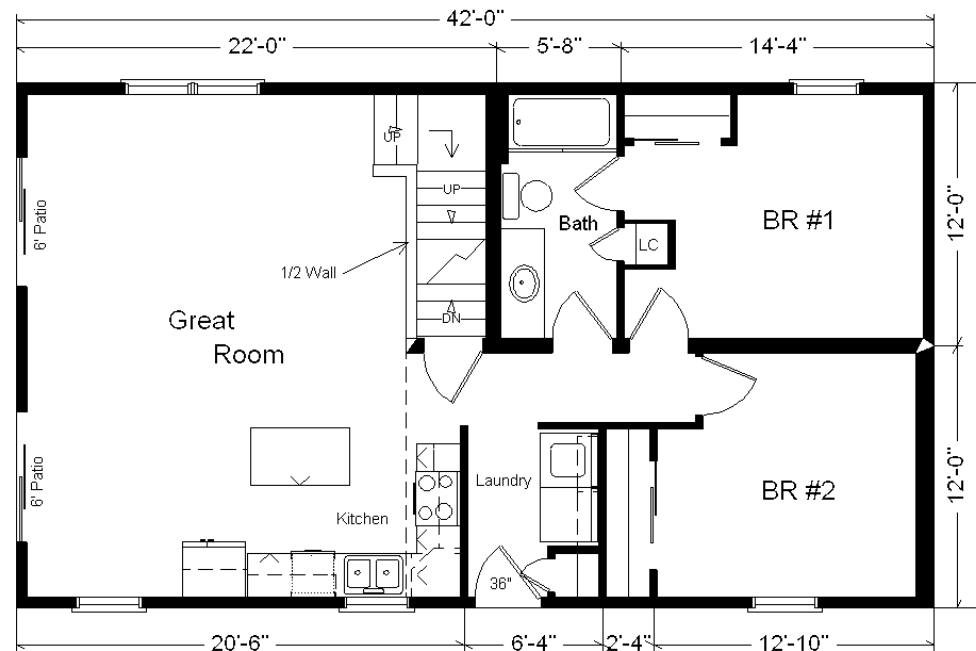

Model #1

24x42 Rustic Loft

1,260 sq. ft.

From Design Homes New Rustic Line!

Design Homes, Inc.

Ames, IA

(#10444 -5-6)

Base Price: **\$120,047.00**

This Home Displays The Following Options:

LP Smartside Siding (1502 sf)	4,836.00
3.5" Window Lineals	590.00
Carpet Upgrade (Go Softly)	1,071.00
Laundry Area w/Sinclair Cabinets	775.00
Vanity Drawer Base (VDDB)	226.00
Cultured Granite Vanity Top	295.00
Elongated Toilet	62.00
Pull-down Kohler Kit. Faucet (BN)	235.00
Sinclair Birch Cabinets	1,272.00
Custom Cabinets	259.00
APC Cabinet Option	1,494.00
Mullion Glass Cab. Door	128.00
DHI Fan/Lights (x2)	367.00
Prefinished Oak Railing	490.00
6' Trapezoid Windows (x2)	1,752.00
2 - 6' Visions Patio Doors	1,784.00
Casement Windows in Loft	182.00
2nd Exterior Door Credit	-365.00

Total With Options Shown: **\$135,500.00**

ZONE 1

NOTE...Heating Systems are optional on all Design Home's Rustic and Basic Series in Zone 1

Color Information

French Gray LP Siding, Almond Trim, Bisquit Lineals, Heatherblend Shingles, Bisque Bath, #431 Vanity, Wheat Carpet, 91180 Vinyls, SS Sink, Saddle Oak Trim & Doors, Black Rangehood, Tan Vision Sgl-hung & Casement Windows, Saddle Pine Car Siding on Ceiling/Walls, Mocha Travertine Countertop, Brushed Nickel Hardware/Chrome Baths