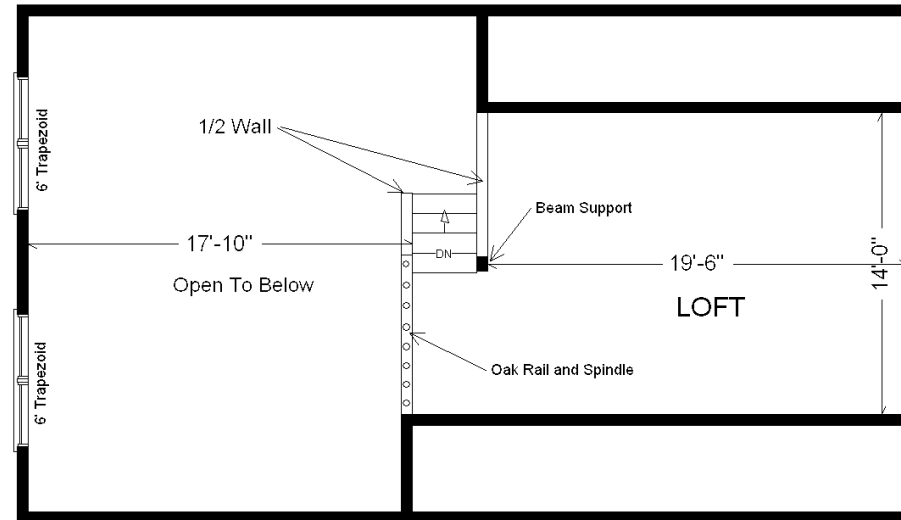

Color Information

French Gray LP Siding, Almond Trim, Bisquit Lineals, Heatherblend Shingles, Bisque Bath, #431 Vanity, Wheat Carpet, 91180 Vinyls, SS Sink, Saddle Oak Trim & Doors, Black Rangehood, Tan Vision Sgl-hung & Casement Windows, Saddle Pine Car Siding on Ceiling/Walls, Mocha Travertine Countertop, Brushed Nickel Hardware/Chrome Baths

Feb. 2018

Price Includes: Delivery in Zone 1, Crane Work, All Blueprints, R55 Ceilings, R20 Exterior Walls, REAL Plywood Floors, Knotty Pine Ceiling and End Walls, Kohler Plumbing, Pella Windows, 200 Amp Service, All Applicable Tax and Much More!!

MN #BC146710