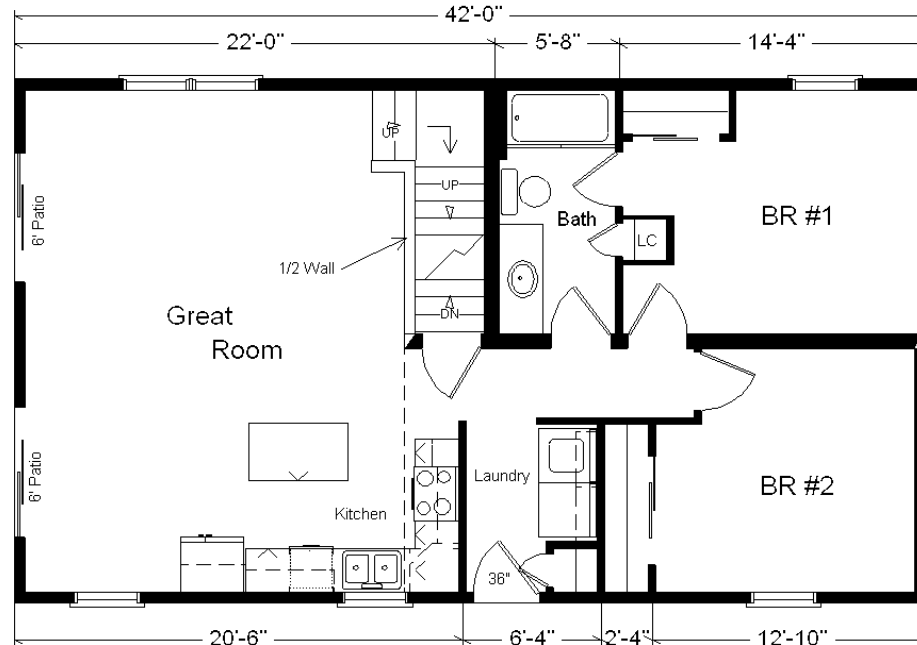

Model #1
Rustic Loft
 1,260 sq. ft.

Design Homes, Inc.

Ames, IA
 (#10444 -5-6)

Base Price:	\$126,049.00
This Home Displays The Following Options:	
LP Smartside Siding (1502 sf)	4,836.00
3.5" Window Lineals	590.00
Carpet Upgrade (Go Softly)	1,071.00
Laundry Area w/Sinclair Cabinets	775.00
Vanity Drawer Base (VDDDB)	226.00
Cultured Granite Vanity Top	295.00
Elongated Toilet	62.00
Pull-down Kohler Kit. Faucet (BN)	235.00
Sinclair Birch Cabinets	1,272.00
Custom Cabinets	259.00
APC Cabinet Option	1,494.00
Mullion Glass Cab. Door	128.00
DHI Fan/Lights (x2)	367.00
Prefinished Oak Railing	490.00
6' Trapezoid Windows (x2)	1,752.00
2 - 6' Visions Patio Doors	1,784.00
Casement Windows in Loft	182.00
2nd Exterior Door Credit	-365.00
Total With Options Shown:	\$141,502.00

ZONE 1

NOTE...Heating Systems are optional on all Design Home's Rustic and Classic Series in Zone 1

Color Information

French Gray LP Siding, Almond Trim, Bisquit Lineals, Heatherblend Shingles, Bisque Bath, #431 Vanity, Wheat Carpet, 91180 Vinyls, SS Sink, Saddle Oak Trim & Doors, Black Rangehood, Tan Vision Sgl-hung & Casement Windows, Saddle Pine Car Siding on Ceiling/Walls, Mocha Travertine Countertop, Brushed Nickel Hardware/Chrome Baths

July. 2018

Price Includes: Delivery in Zone 1, Crane Work, All Blueprints, R50 Ceilings, R20 Exterior Walls, Knotty Pine Ceiling and End Walls, Kohler Plumbing, Pella Windows, 200 Amp Service, All Applicable Tax and Much More!!