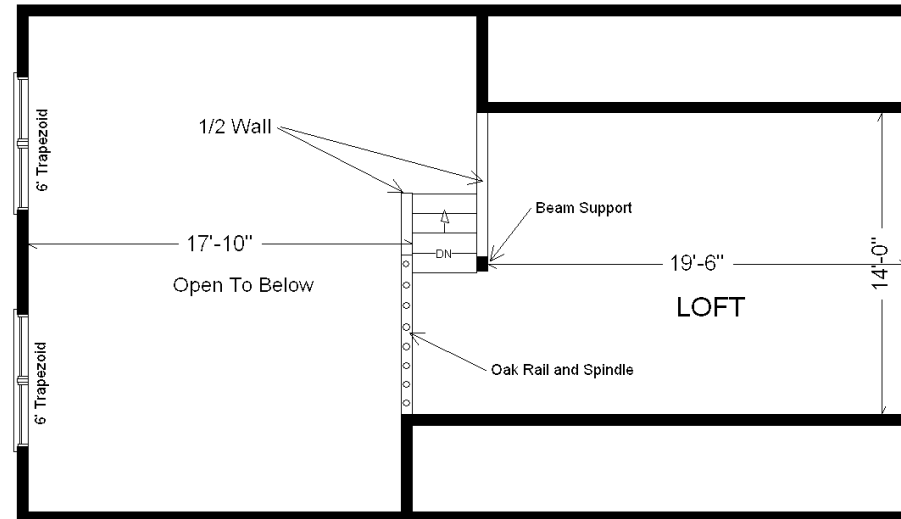

Color Information

French Gray LP Siding, Almond Trim, Bisquit Lineals, Heatherblend Shingles, Bisque Bath, #431 Vanity, Wheat Carpet, 91180 Vinyls, SS Sink, Saddle Oak Trim & Doors, Black Rangehood, Tan Vision Sgl-hung & Casement Windows, Saddle Pine Car Siding on Ceiling/Walls, Mocha Travertine Countertop, Brushed Nickel Hardware/Chrome Baths

July. 2018

Price Includes: Delivery in Zone 1, Crane Work, All Blueprints, R50 Ceilings, R20 Exterior Walls, Knotty Pine Ceiling and End Walls, Kohler Plumbing, Pella Windows, 200 Amp Service, All Applicable Tax and Much More!!

MN #BC146710