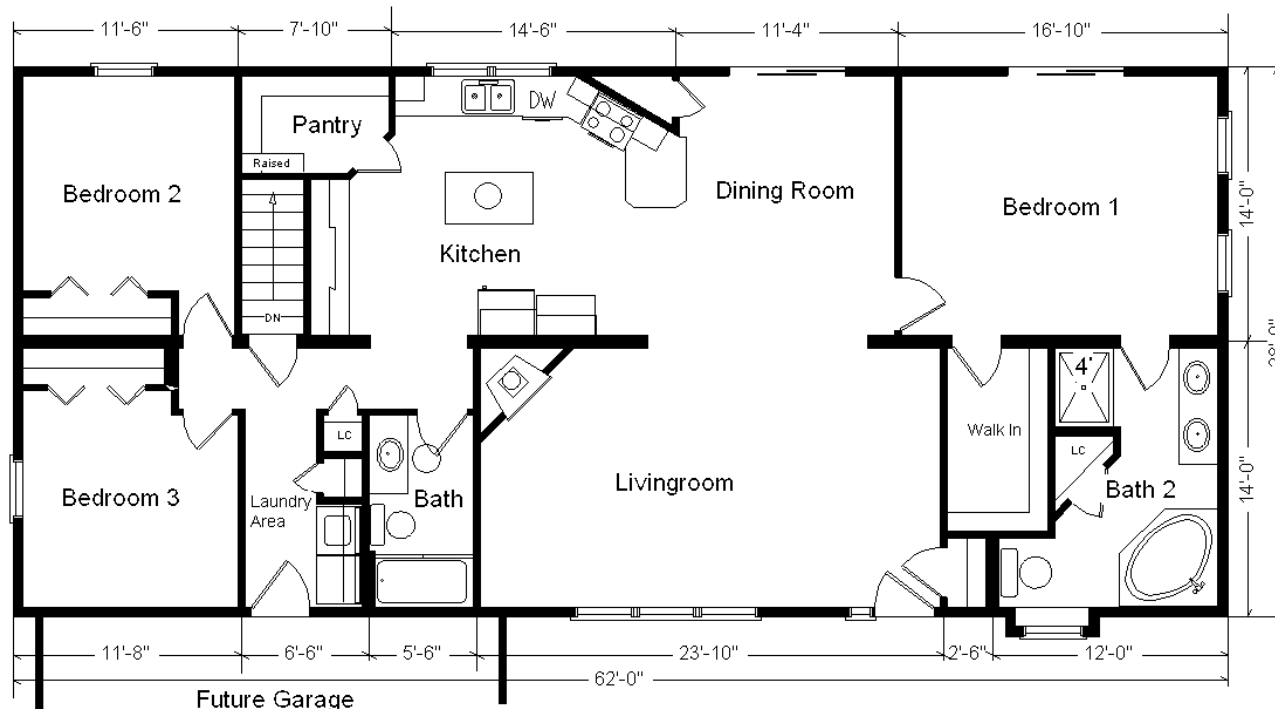

Design Homes, Inc.

Ames, IA
 (#10324 -4-4)

MN #BC146710

Base Price:	\$123,700.00
This Home Displays The Following Options:	
6/12 Roof Slope	3,038.00
Large Gable	1,456.00
Extra Gable Detail	217.00
1' Bump-Out Small Window	520.00
LP Smartside Siding	5,893.00
Window and Door Lineals	956.00
9' Ceilings	3,316.00
Vaulted Ceilings (LR, DR, Kitchen)	1,595.00
Laminate Tile (Kit/Din, Foyer)	2,646.00
Upgrade Carpet (Adaption)	1,093.00
Gas Fireplace	5,600.00
Upgrade 6 Panel Oak Doors (x10)	2,140.00
Pendant Light Fixture (LR)	35.00
Laundry Area w/Maple Cabinets	1,120.00
Oil Rubbed Bronze Bath Package	1,165.00
Extra 3/4 Bath	2,450.00
Corner Whirlpool	3,200.00
Double Sink Vanity	725.00
Vanity Base Drawers (x3)	285.00
Shower Door (Bath #2)	285.00
Upgrade Vanity Tops (Cultured Granite)	561.00
Seneca Ridge Maple Arch Cabinets (disc.)	3,500.00
8.5' Extra Base Cabinets	1,632.00
4' Extra Wall Cabinets	576.00
Custom Cabinets	211.00
Hi-Definition Kit. Countertop	467.00
Kohler Pull-out Faucet (KP15160CP)	146.00
Crown Molding Above Kit Cabinets (32')	512.00
5' Mullion Glass Door Wall Cabinets	425.00
Select Kit. Drawers	550.00
Whirlpool SS Dishwasher (WDF310)	624.00
Whirlpool SS Microwave (WMH31017)	404.00
Suntube (x2)	1,120.00
Pella Proline Dbl-hung Windows	4,158.00
2- 6' Pella Proline Patio Doors	5,572.00
Window Grilles GIA (x10)	650.00
Upgrade Front Entry Door (S684)	325.00
Sidelight (S692)	772.00
Total With Options Shown:	\$183,640.00

Model #4
28x62 Ranch
1,736 sq. ft.

Buy Display Model
For:
\$167,112.00!
(Discounted 16,528 !)

ZONE 1

Feb. 2018

Color Information....
 LP Smokey Ash Siding, White Trim, Black Shingles, White Lineals, Bisque Baths, Jute Carpet, Natural Oak Trim & Doors, SS Sink, 91088 Vinyls, White Pella Dbl-hung Pro-line Windows w/Nat. Oak Interiors and White Grilles, Vented Microwave, Golden Macareello Countertop, #32 Tex. Black FP Front