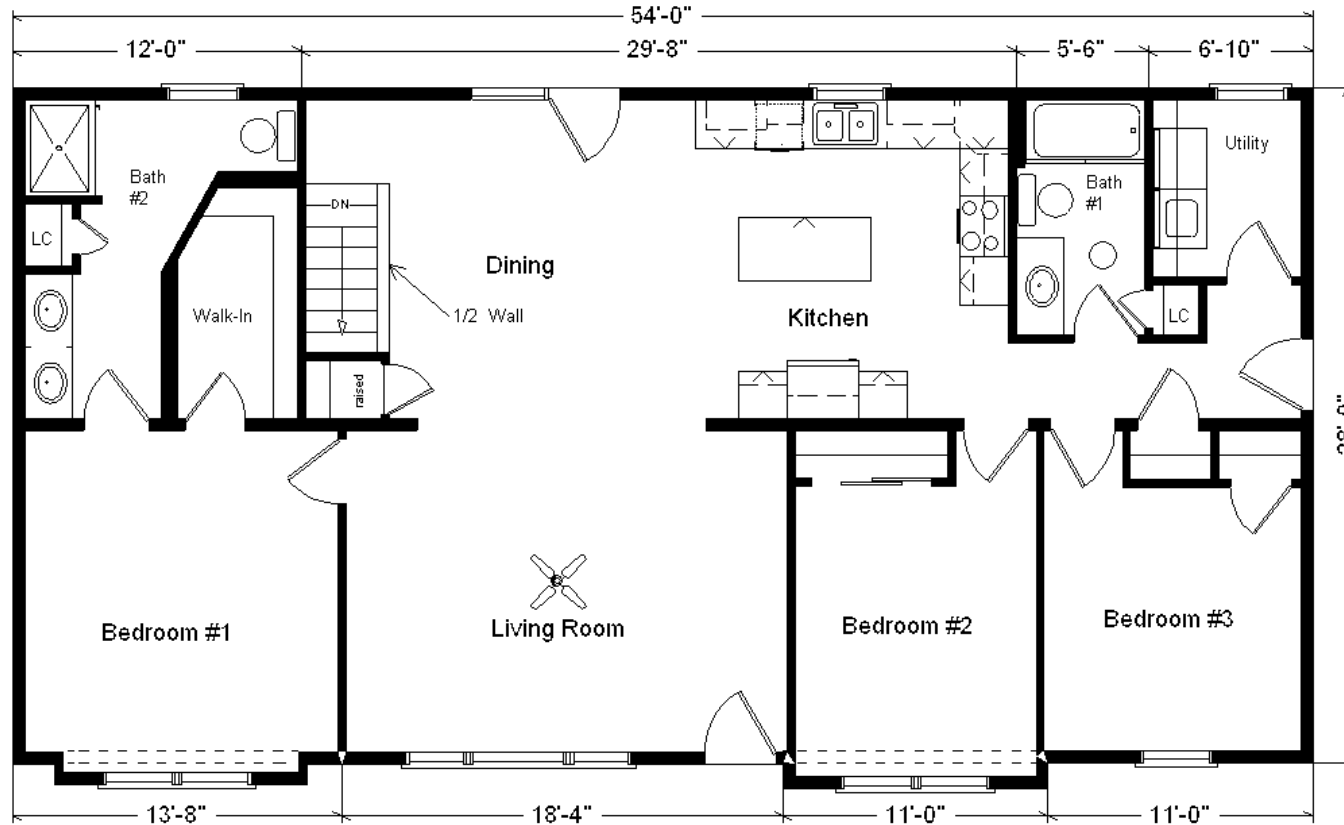

# Model #5

28x54 Ranch 1,530 sq. ft.

# Design Homes, Inc.

Ames, IA

(#9627 -0-6)

**Base Price: \$108,334.00**

**This Home Displays The Following Options:**

|  |          |
|--|----------|
| 6/12 Roof Slope                        | 2,592.00 |
| Double Gable                           | 1,749.00 |
| Large Gable                            | 1,400.00 |
| 2-1' Bump-out Rooms                    | 1,652.00 |
| Split-shake Siding Accents             | 785.00   |
| Peachtree Windows (disc.)              | 4,000.00 |
| Window Grilles (GIA x 11)              | 484.00   |
| Carpet Upgrade (Winsford)              | 1,020.00 |
| Vaulted Ceilings R-50 (LR, Din & Kit.) | 1,404.00 |
| 6 Panel Oak Doors (x7)                 | 1,498.00 |
| Paddle Fan Light (LR)                  | 177.00   |
| Wire for El. Range                     | 100.00   |
| Laundry Area w/Shelf                   | 428.00   |
| Extra 3/4 Bath                         | 2,450.00 |
| Double Sink Vanity                     | 725.00   |
| Shower Door (Bath#2)                   | 285.00   |
| Vanity Drawer Bases (x3)               | 285.00   |
| Elongated Toilets (x2)                 | 66.00    |
| Seneca Ridge Maple Arch Cabinets       | 3,570.00 |
| 5' of Extra Wall Cabinets              | 735.00   |
| 6' of Extra Base Cabinets              | 1,176.00 |
| Custom Cabinets                        | 290.00   |
| Crown Molding (38')                    | 608.00   |
| Mullion Glass Door                     | 128.00   |
| Energy Star Ready                      | 375.00   |
| 2 Suntubes                             | 1,120.00 |
| Extra BR #2 Window                     | 613.00   |
| 6' Peachtree Fr. Swing Patio Dr. (Din) | 1,306.00 |

**Total With Options Shown: \$139,355.00**

Jan 2017

**Price Includes: 100 Mile Delivery, Crane Work, All Blueprints, R55 Ceilings, R20 Exterior Walls, REAL Plywood Floors, Kohler Plumbing, Pella Windows, 200 Amp Service, All Applicable Tax and Much More!!**