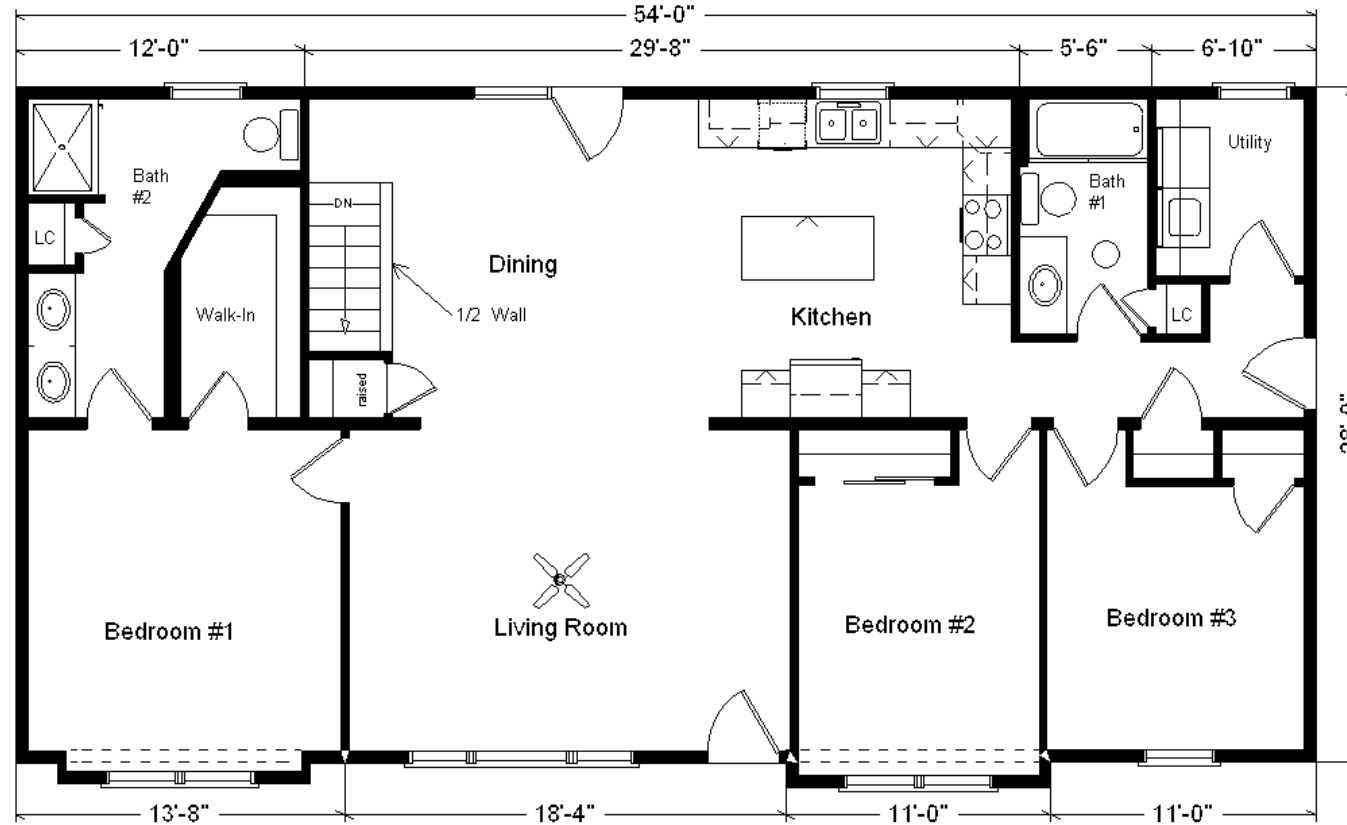

# Model #5

28x54 Ranch 1,530 sq. ft.

# Design Homes, Inc.

Ames, IA  
 (#9627 -0-6)

<b>Base Price:</b>	<b>\$115,484.00</b>
<b>This Home Displays The Following Options:</b>	
6/12 Roof Slope	2,646.00
Double Gable	2,358.00
Large Gable	1,995.00
2-1' Bump-out Rooms	1,718.00
Split-shake Siding Accents	785.00
Peachtree Windows (disc.)	4,000.00
Window Grilles (GIA x 11)	484.00
Shutters	413.00
Carpet Upgrade (Winsford)	1,020.00
Vaulted Ceilings R-50 (LR, Din & Kit.)	1,444.00
6 Panel Oak Doors (x7)	1,498.00
Paddle Fan Light (LR)	177.00
Wire for El. Range	100.00
Laundry Area w/Shelf	428.00
Extra 3/4 Bath	2,450.00
Double Sink Vanity	725.00
Shower Door (Bath#2)	285.00
Vanity Drawer Bases (x3)	285.00
Elongated Toilets (x2)	124.00
Seneca Ridge Maple Arch Cabinets	3,570.00
5' of Extra Wall Cabinets	735.00
6' of Extra Base Cabinets	1,176.00
Custom Cabinets	290.00
Crown Molding (38')	608.00
Mullion Glass Door	128.00
Energy Star Ready	375.00
2 Suntubes	1,120.00
Extra BR #2 Window	613.00
6' Peachtree Fr. Swing Patio Dr. (Din)	1,306.00

**Total With Options Shown: \$148,340.00**

*Drapes & appliances shown are optional and not included in Total price.*

MN #BC146710

Aug. 2018

**Price Includes: Delivery in Zones 1 and 2, Crane Work, All Blueprints, R55 Ceilings, R20 Exterior Walls, Kohler Plumbing, Pella Windows, 200 Amp Service, All Applicable Tax and Much More!!**