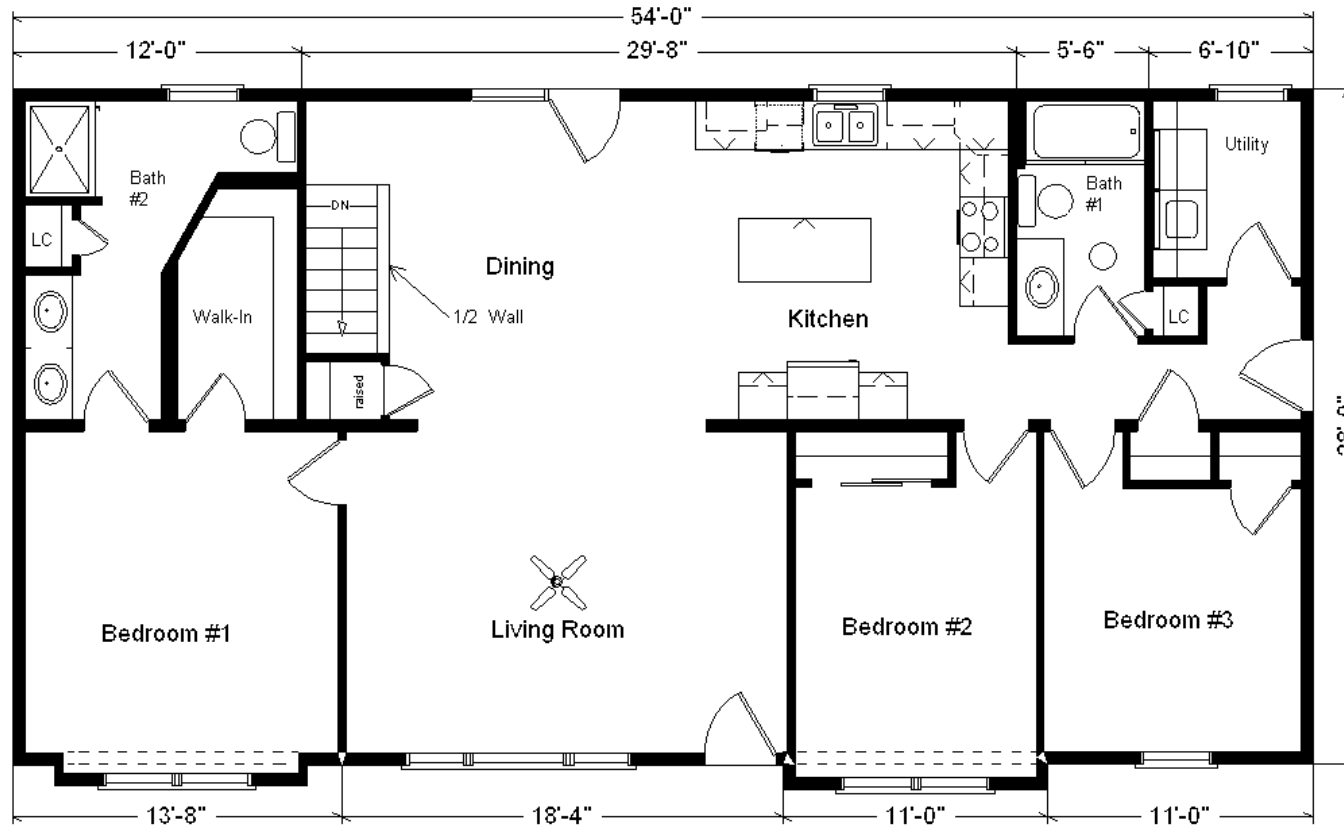

Model #5

28x54 Ranch 1,530 sq. ft.

Design Homes, Inc.

Ames, IA

(#9627 -0-6)

Base Price: \$112,667.00

This Home Displays The Following Options:

6/12 Roof Slope	2,646.00
Double Gable	1,819.00
Large Gable	1,456.00
2-1' Bump-out Rooms	1,718.00
Split-shake Siding Accents	785.00
Peachtree Windows (disc.)	4,000.00
Window Grilles (GIA x 11)	484.00
Shutters	413.00
Carpet Upgrade (Winsford)	1,020.00
Vaulted Ceilings R-50 (LR, Din & Kit.)	1,444.00
6 Panel Oak Doors (x7)	1,498.00
Paddle Fan Light (LR)	177.00
Wire for El. Range	100.00
Laundry Area w/Shelf	428.00
Extra 3/4 Bath	2,450.00
Double Sink Vanity	725.00
Shower Door (Bath#2)	285.00
Vanity Drawer Bases (x3)	285.00
Elongated Toilets (x2)	124.00
Seneca Ridge Maple Arch Cabinets	3,570.00
5' of Extra Wall Cabinets	735.00
6' of Extra Base Cabinets	1,176.00
Custom Cabinets	290.00
Crown Molding (38')	608.00
Mullion Glass Door	128.00
Energy Star Ready	375.00
2 Suntubes	1,120.00
Extra BR #2 Window	613.00
6' Peachtree Fr. Swing Patio Dr. (Din)	1,306.00

Total With Options Shown: \$144,445.00

Drapes & appliances shown are optional and not included in Total price.

Feb. 2018

Price Includes: 100 Mile Delivery, Crane Work, All Blueprints, R55 Ceilings, R20 Exterior Walls, REAL Plywood Floors, Kohler Plumbing, Pella Windows, 200 Amp Service, All Applicable Tax and Much More!!

MN #BC146710

ZONE 1

Buy Display Model For: \$121,334.00! (Discounted 23,111 !)

Color Information

St. Gray Siding, White Trim, Black Shingles, Gr. Grey Northwoods accents, SS Sink, Black Shutters, Natural Oak Trim & Doors, Bisque Baths, Cl. White Vanity Tops, Rye Carpet, 91082 Vinyl, Ivory Peachtree Dbl-hung Windows, Olive Organix Countertop.