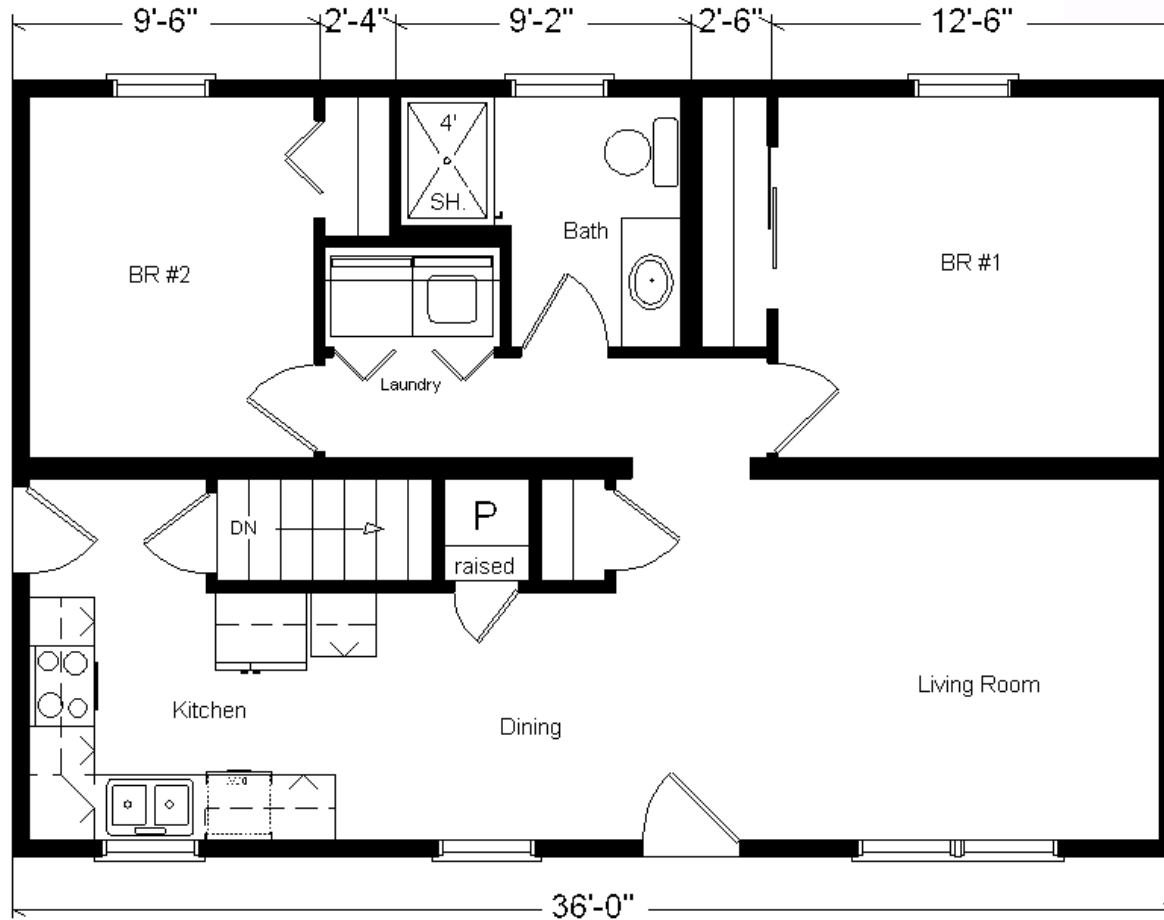

Model #7
36' Classic Ranch
 864 sq. ft.

Design Homes, Inc.

Ames, IA
 (#10463-5-6)

Base Price:	\$66,490.00
This Home Displays The Following Options:	
Vanity Drawer Base (VDDB)	226.00
Laundry Area w/Shelf	428.00

Total With Options Shown: \$67,144.00

MN #BC146710

Price Includes: 100 Mile Delivery, Crane Work, All Blueprints, R55 Ceilings, R20 Exterior Walls, Kohler Plumbing, Pella Windows, 200 Amp Service, All Applicable Tax and Much More!!

NOTE...Heating Systems are optional on all Design Home's Rustic and Classic Series in Zone 1

Reverse Plan Shown

Model For Sale

July. 2018

ZONE 1

Color Information
 Granite Grey Siding, White Trim, Black Shingles, White Shutters, SS Sink and Black Rangehood, Saddle Oak Trim & Doors, White Bath, #250 Vanity Top, Treasure Carpet, 91180 Vinyls, White Pella Sgl-hung Windows, Brushed Nickel Hardware, Natural Limestone Countertop