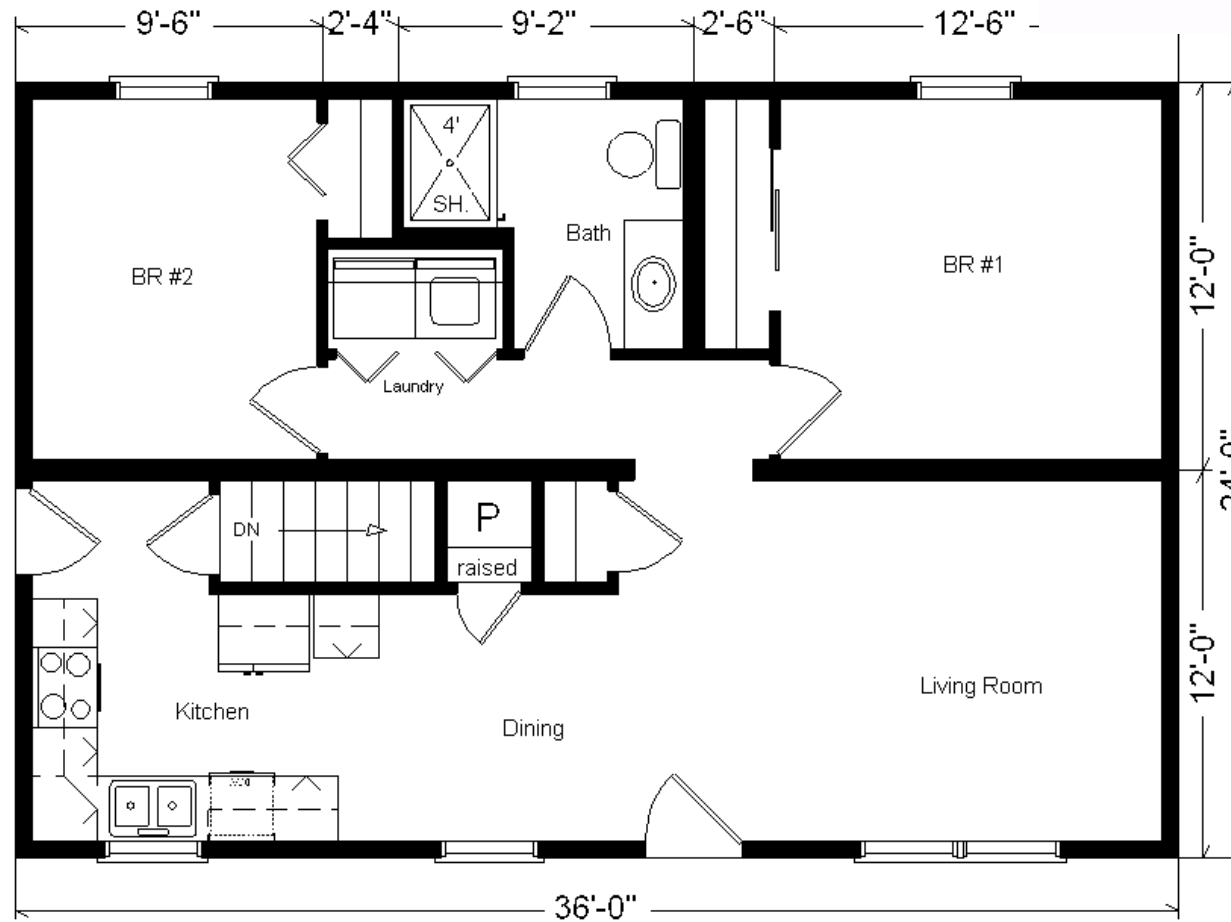

Model #7

24 x 36 Classic Ranch
864 sq. ft.

Design Homes, Inc.

Ames, IA
(#10463-5-6)

MN #BC146710

Base Price:	\$64,868.00
This Home Displays The Following Options:	
Vanity Drawer Base (VDDB)	226.00
Laundry Area w/Shelf	428.00
Total With Options Shown:	\$65,522.00

NOTE...Heating Systems are optional on all Design Home's Rustic and Classic Series in Zone 1

Price Includes:
Delivery in Zone 1,
Crane Work, All
Blueprints, R55
Ceilings, R20
Exterior Walls, REAL
Plywood Floors,
Kohler Plumbing,
Pella Windows, 200
Amp Service, All
Applicable Tax and
Much More!!

Model For Sale

Color Information

Granite Grey Siding, White Trim, Black Shingles, White Shutters, SS Sink and Black Rangehood, Saddle Oak Trim & Doors, White Bath, #250 Vanity Top, Treasure Carpet, 91180 Vinyls, White Pella Sgl-hung Windows, Brushed Nickel Hardware, Natural Limestone Countertop