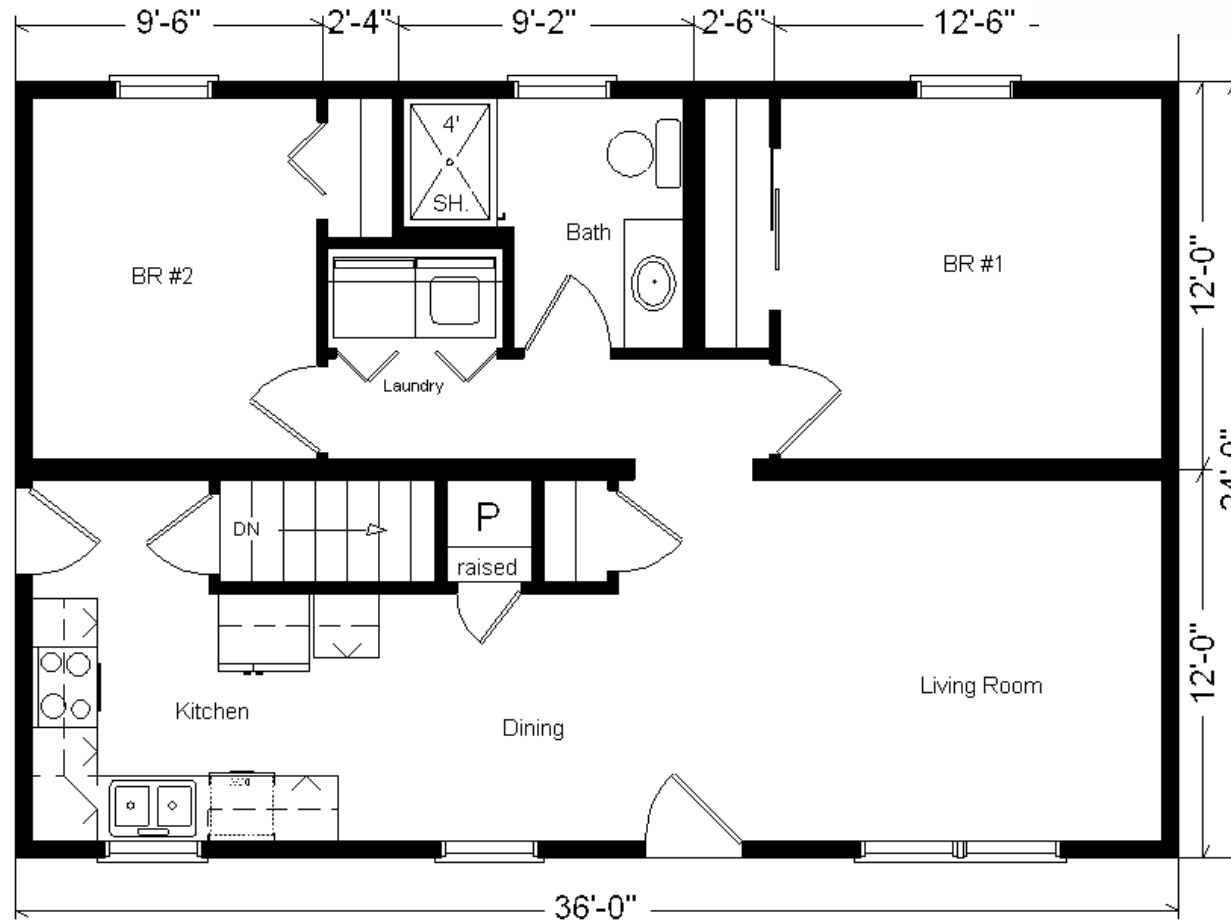

Model #7

24 x 36 Basic Ranch
864 sq. ft.

Design Homes, Inc.

Ames, IA
(#10463-5-6)

MN #BC146710

Base Price:	\$62,979.00
This Home Displays The Following Options:	
Vanity Drawer Base (VDDDB)	226.00
Laundry Area w/Shelf	428.00
Total With Options Shown:	\$63,633.00

NOTE...Heating Systems are optional on all Design Home's Rustic and Basic Series in Zone 1

Price Includes:
Delivery in Zone 1,
Crane Work, All
Blueprints, R55
Ceilings, R20
Exterior Walls, REAL
Plywood Floors,
Kohler Plumbing,
Pella Windows, 200
Amp Service, All
Applicable Tax and
Much More!!

Reverse Plan
Shown

Jan 2017

ZONE 1

Color Information

Granite Grey Siding, White Trim, Black Shingles, White Shutters, SS Sink and Black Rangehood, Saddle Oak Trim & Doors, White Bath, #250 Vanity Top, Treasure Carpet, 91180 Vinyls, White Pella Sgl-hung Windows, Brushed Nickel Hardware, Natural Limestone Countertop