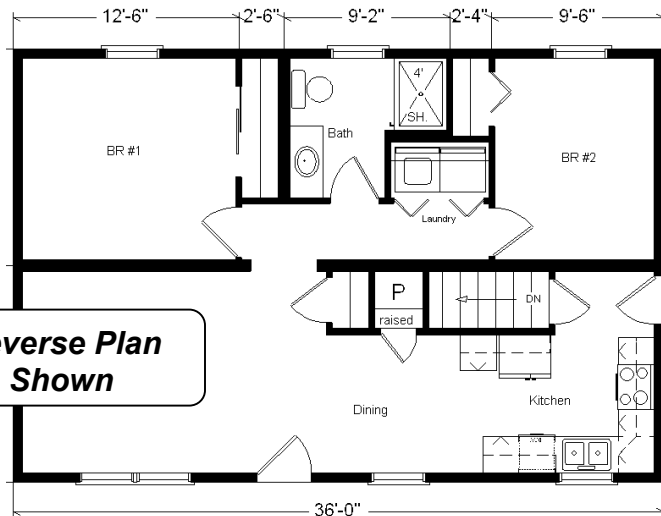

**Model #7**  
**36' Classic Ranch**  
 864 sq. ft.

*Design Homes, Inc.*  
**Ames, IA**  
 (#10463-5-6)

<b>Base Price:</b>	<b>\$66,490.00</b>
<b>This Home Displays The Following Options:</b>	
Vanity Drawer Base (VDDDB)	226.00
Laundry Area w/Shelf	428.00

**Total With Options Shown: \$67,144.00**

**Buy Display Model**  
**For:**  
**\$64,458.00!**  
 (Discounted 2,686 !)

**Reverse Plan**  
**Shown**

Dec. 2018

MN #BC146710

**Price Includes: 100**  
**Mile Delivery,**  
**Crane Work, All**  
**Blueprints, R55**  
**Ceilings, R20**  
**Exterior Walls,**  
**Kohler Plumbing,**  
**Pella Windows,**  
**200 Amp Service,**  
**All Applicable Tax**  
**and Much More!!**