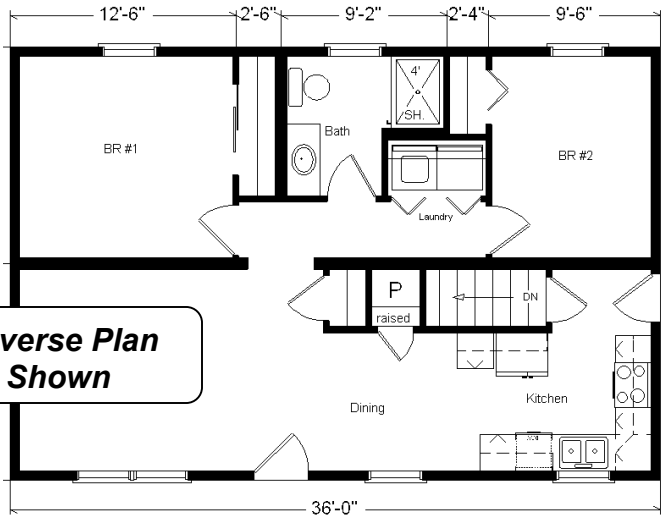

Base Price:	$66,490.00
This Home Displays The Following Options:	
Vanity Drawer Base (VDDB)	226.00
Laundry Area w/Shelf	428.00

Total With Options Shown: $67,144.00

MN #BC146710

Price Includes: 100 Mile Delivery, Crane Work, All Blueprints, R55 Ceilings, R20 Exterior Walls, Kohler Plumbing, Pella Windows, 200 Amp Service, All Applicable Tax and Much More!!

NOTE...Heating Systems are optional on all Design Home's Rustic and Classic Series in Zone 1

Reverse Plan Shown

Model For Sale

July. 2018

ZONE 1

Color Information
Granite Grey Siding, White Trim, Black Shingles, White Shutters, SS Sink and Black Rangehood, Saddle Oak Trim & Doors, White Bath, #250 Vanity Top, Treasure Carpet, 91180 Vinyls, White Pella Sgl-hung Windows, Brushed Nickel Hardware, Natural Limestone Countertop