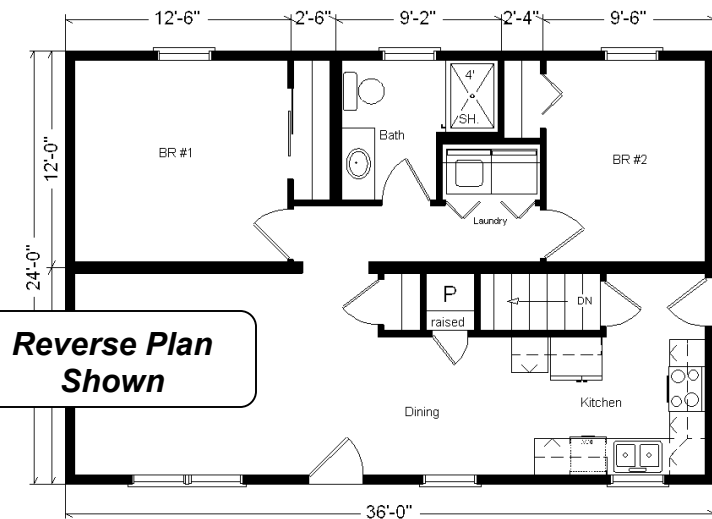

Model #7

24 x 36 Classic Ranch
864 sq. ft.

Design Homes, Inc.

Ames, IA
(#10463-5-6)

MN #BC146710

Base Price:	\$64,868.00
This Home Displays The Following Options:	
Vanity Drawer Base (VDDB)	226.00
Laundry Area w/Shelf	428.00
Total With Options Shown:	\$65,522.00

NOTE...Heating Systems are optional on all Design Home's Rustic and Classic Series in Zone 1

Price Includes:
Delivery in Zone 1,
Crane Work, All
Blueprints, R55
Ceilings, R20
Exterior Walls, REAL
Plywood Floors,
Kohler Plumbing,
Pella Windows, 200
Amp Service, All
Applicable Tax and
Much More!!

Model For Sale

Color Information

Granite Grey Siding, White Trim, Black Shingles, White Shutters, SS Sink and Black Rangehood, Saddle Oak Trim & Doors, White Bath, #250 Vanity Top, Treasure Carpet, 91180 Vinyls, White Pella Sgl-hung Windows, Brushed Nickel Hardware, Natural Limestone Countertop