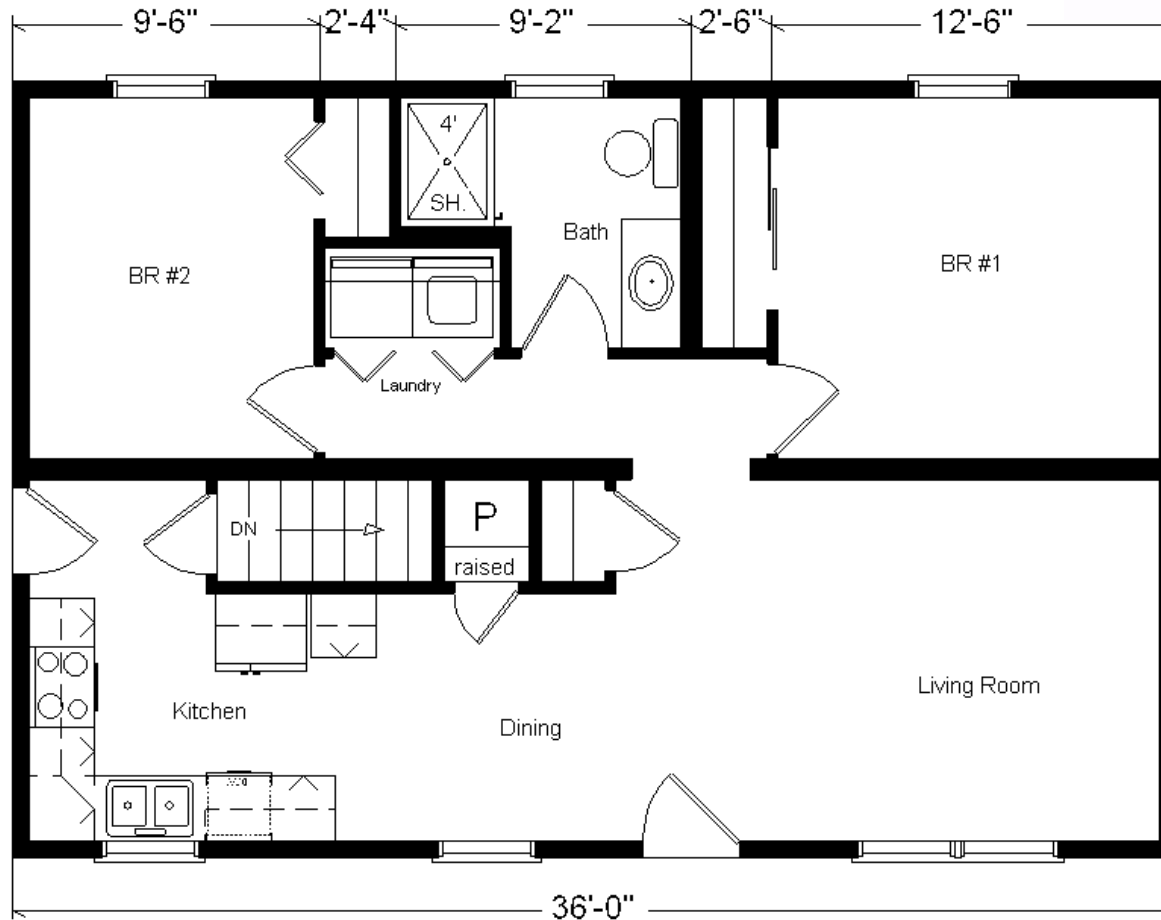

**Model #7**  
**36' Classic Ranch**  
 864 sq. ft.

*Design Homes, Inc.*  
**Ames, IA**  
 (#10463-5-6)

<b>Base Price:</b>	<b>\$66,490.00</b>
<b>This Home Displays The Following Options:</b>	
Vanity Drawer Base (VDDDB)	226.00
Laundry Area w/Shelf	428.00

**Total With Options Shown: \$67,144.00**

**Buy Display Model**  
**For:**  
**\$64,458.00!**  
 (Discounted 2,686 !)

**Reverse Plan**  
**Shown**

Dec. 2018

MN #BC146710

**Price Includes: 100**  
**Mile Delivery,**  
**Crane Work, All**  
**Blueprints, R55**  
**Ceilings, R20**  
**Exterior Walls,**  
**Kohler Plumbing,**  
**Pella Windows,**  
**200 Amp Service,**  
**All Applicable Tax**  
**and Much More!!**