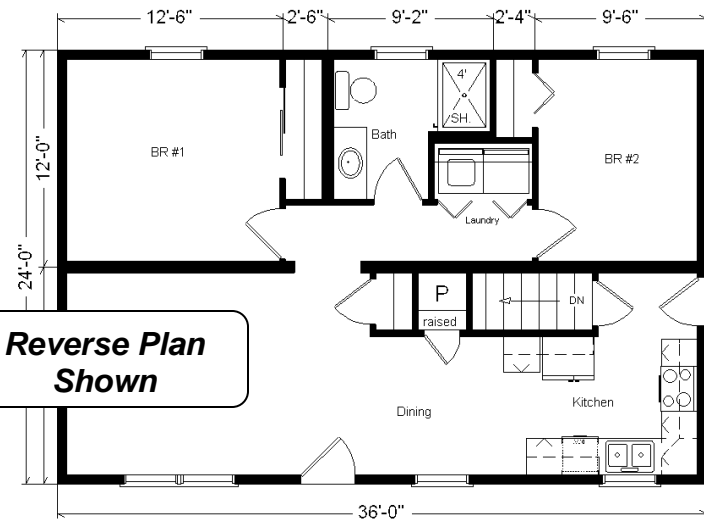

Model #7

24 x 36 Basic Ranch
864 sq. ft.

Design Homes, Inc.

Ames, IA
(#10463-5-6)

MN #BC146710

Base Price:	\$62,979.00
This Home Displays The Following Options:	
Vanity Drawer Base (VDDDB)	226.00
Laundry Area w/Shelf	428.00
Total With Options Shown:	\$63,633.00

NOTE...Heating Systems are optional on all Design Home's Rustic and Basic Series in Zone 1

Price Includes:
Delivery in Zone 1,
Crane Work, All
Blueprints, R55
Ceilings, R20
Exterior Walls, REAL
Plywood Floors,
Kohler Plumbing,
Pella Windows, 200
Amp Service, All
Applicable Tax and
Much More!!

Reverse Plan
Shown

Jan 2017

ZONE 1

Color Information

Granite Grey Siding, White Trim, Black Shingles, White Shutters, SS Sink and Black Rangehood, Saddle Oak Trim & Doors, White Bath, #250 Vanity Top, Treasure Carpet, 91180 Vinyls, White Pella Sgl-hung Windows, Brushed Nickel Hardware, Natural Limestone Countertop