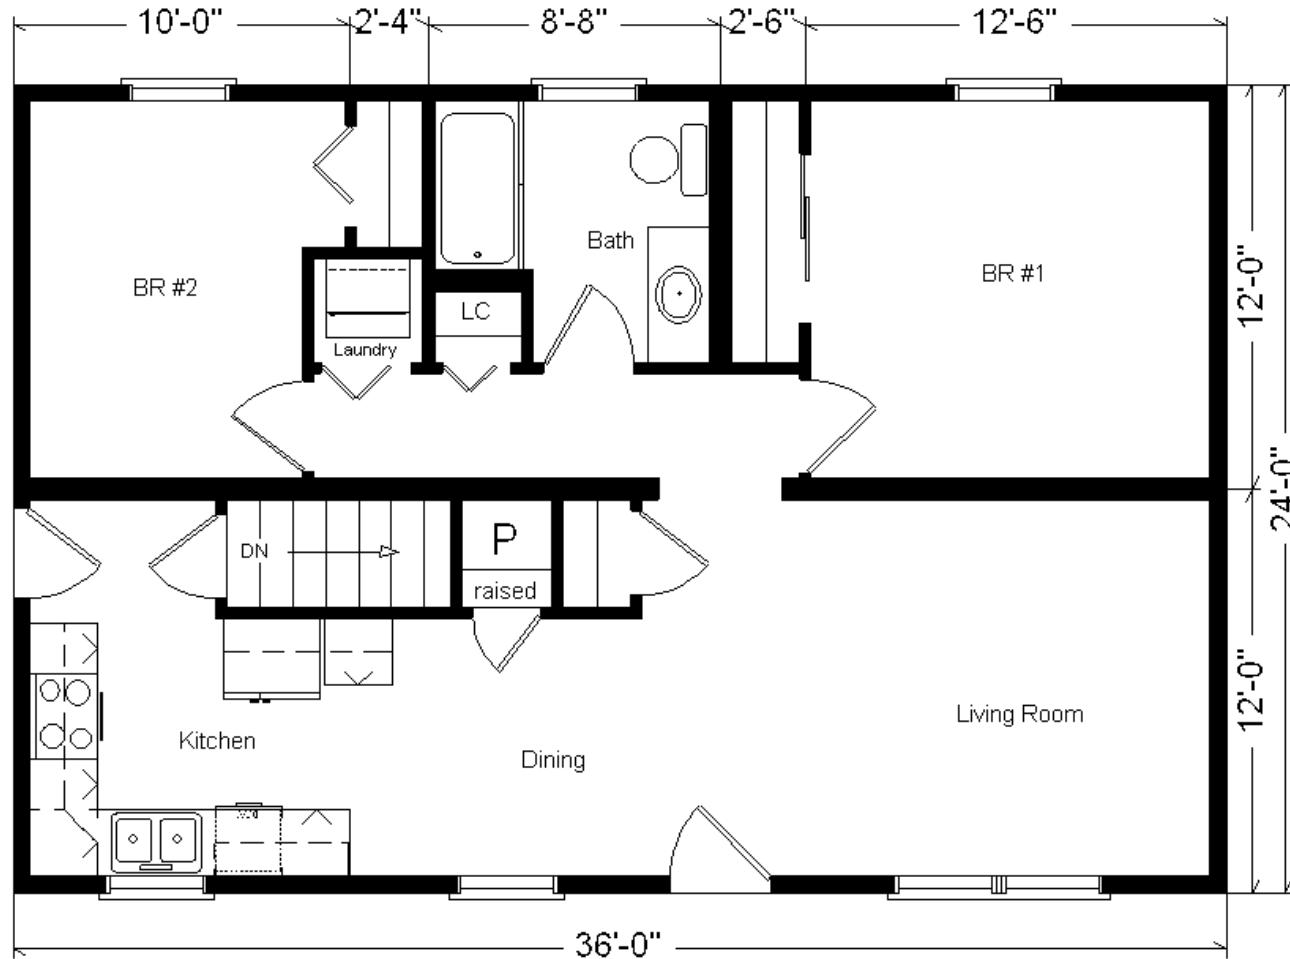

Model #4
Basic Ranch
 24x36 Ranch 864 sq. ft.

Design Homes, Inc.

Burlington , IA
 (#10504-5-6)

Base Price:	\$62,979.00
This Home Displays The Following Options:	
Laundry Area w/Shelf	428.00
Total With Options Shown:	\$63,407.00

MN #BC146710

Jan 2017

ZONE 1

NOTE...Heating Systems are optional on all Design Home's Rustic and Basic Series in Zone 1

Reverse Plan Shown
w/4' Shower And Full
Sized Laundry

Color Information

Sterling Gray Siding, White Trim, Black Shingles, Black Shutters, SS Sink and White Rangehood, Wheat Cabinets, Pecan Oak Trim & Doors, White Bath, #150 Vanity Top, Angora Carpet, 91180 Vinyls, White Pella Sgl-hung Windows, Brushed Nickel Hardware, Natural Limestone Countertop

Price Includes:
 Delivery in Zone 1,
 Crane Work, All
 Blueprints, R55
 Ceilings, R20
 Exterior Walls, REAL
 Plywood Floors,
 Kohler Plumbing,
 Pella Windows, 200
 Amp Service, All
 Applicable Tax and
 Much More!!