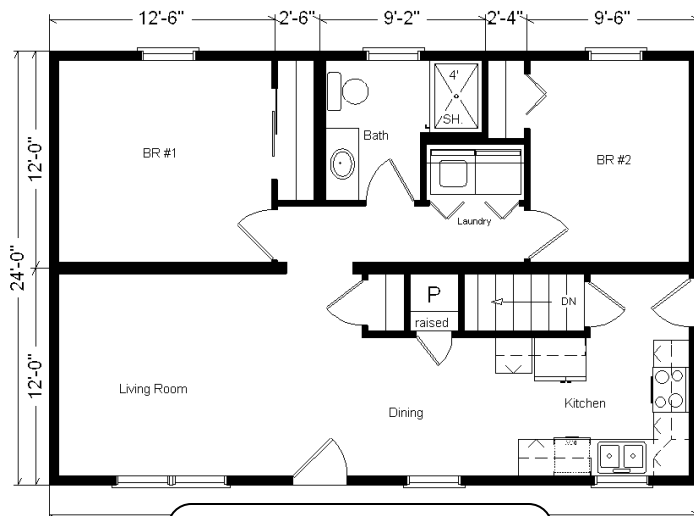

Model #4
Basic Ranch
 24x36 Ranch 864 sq. ft.

Design Homes, Inc.

Burlington , IA
 (#10504-5-6)

Base Price:	\$62,979.00
This Home Displays The Following Options:	
Laundry Area w/Shelf	428.00
Total With Options Shown:	\$63,407.00

MN #BC146710

Jan 2017

ZONE 1

NOTE...Heating Systems are optional on all Design Home's Rustic and Basic Series in Zone 1

Reverse Plan Shown
w/4' Shower And Full
Sized Laundry

Color Information

Sterling Gray Siding, White Trim, Black Shingles, Black Shutters, SS Sink and White Rangehood, Wheat Cabinets, Pecan Oak Trim & Doors, White Bath, #150 Vanity Top, Angora Carpet, 91180 Vinyls, White Pella Sgl-hung Windows, Brushed Nickel Hardware, Natural Limestone Countertop