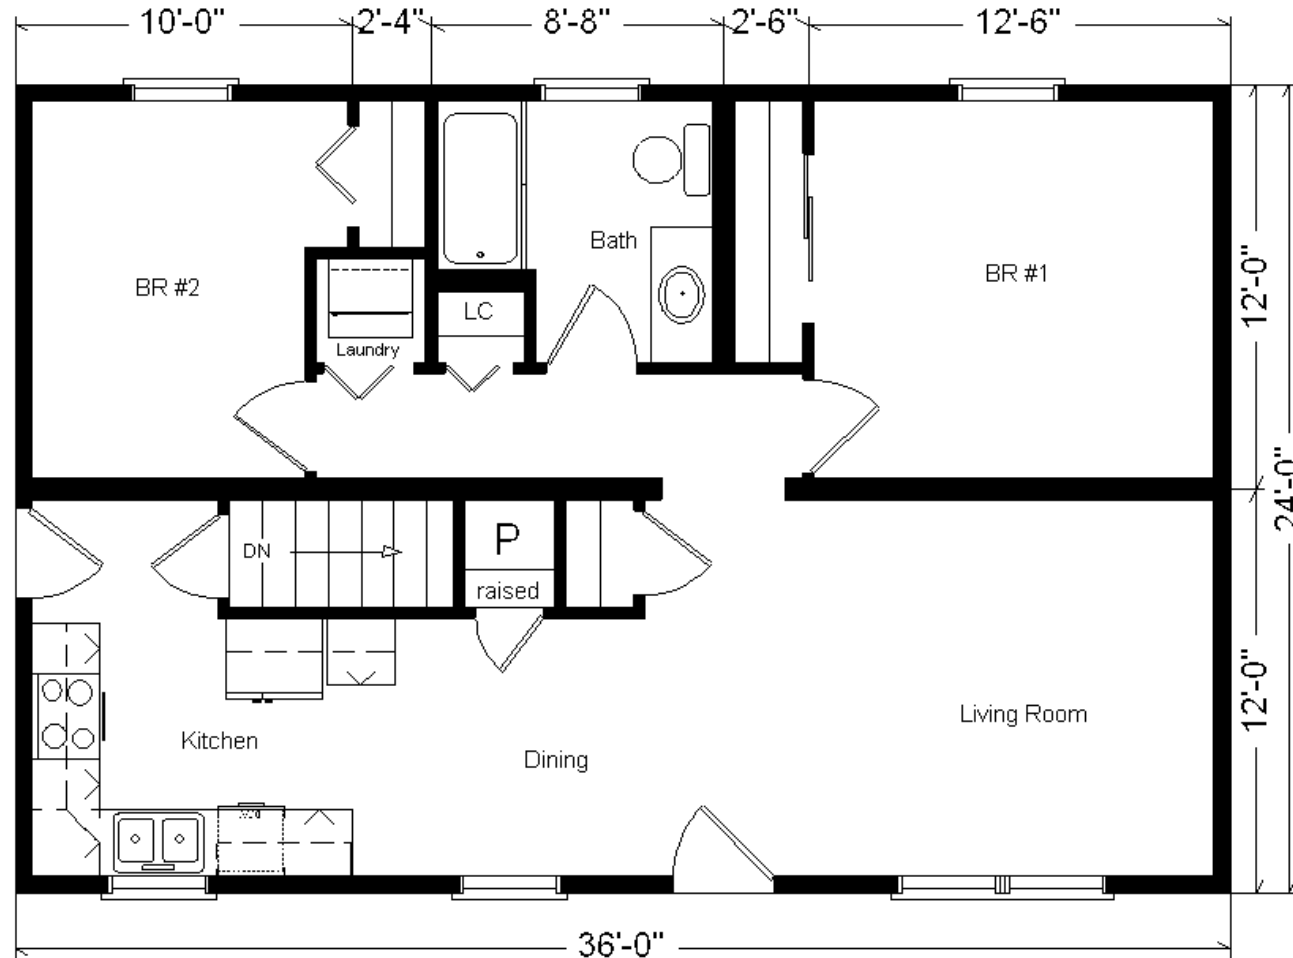

Model #4
Basic Ranch
 24x36 Ranch 864 sq. ft.

Design Homes, Inc.

Burlington , IA
 (#10504-5-6)

Base Price:	\$62,979.00
This Home Displays The Following Options:	
Laundry Area w/Shelf	428.00
Total With Options Shown:	\$63,407.00

MN #BC146710

Aug. 2017

ZONE 1

NOTE...Heating Systems are optional on all Design Home's Rustic and Basic Series in Zone 1

Buy Display Model For:
\$58,869 !
 (discounted 4,438.00!)

Color Information
 Sterling Gray Siding, White Trim, Black Shingles, Black Shutters, SS Sink and White Rangehood, Wheat Cabinets, Pecan Oak Trim & Doors, White Bath, #150 Vanity Top, Angora Carpet, 91180 Vinyls, White Pella Sgl-hung Windows, Brushed Nickel Hardware, Natural Limestone Countertop