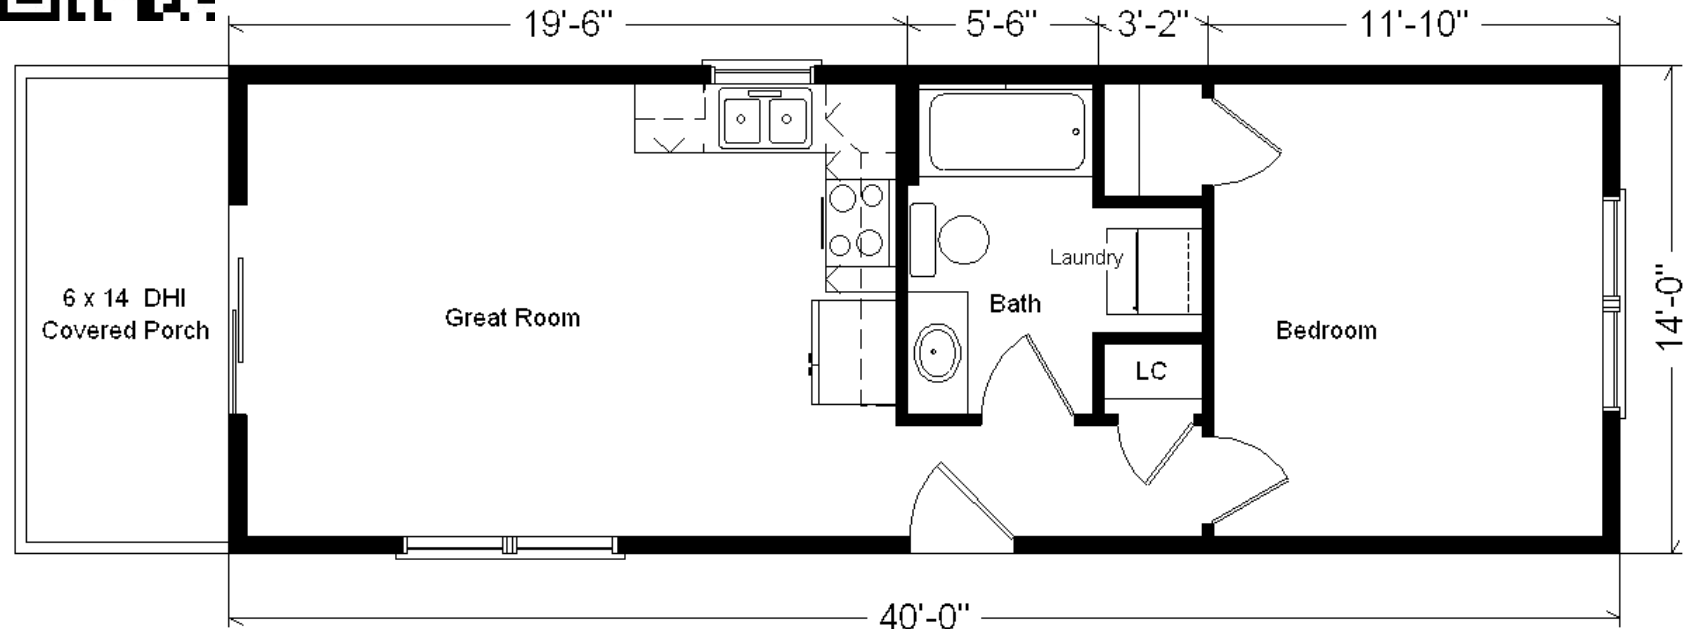

Model #2

40' CABIN
w/Optional 6' Porch
560 sq. ft.

Design Homes, Inc.

Chippewa Falls, WI
 (#10221 -4-6)

July. 2018

MN #BC146710

Base Price:	\$44,277.00
This Cabin Displays The Following Options:	
6' Porch	3,925.00
Vaulted Ceilings (Great Room & Porch)	768.00
Upgrade Carpet (Atwood)	178.00
LP Smartside (Chestnut)	4,536.00
Crown Molding	240.00
Hi-Def Kitchen Countertops	143.00
Pull-out Kit. Faucet (K15160-BN)	195.00
6 Recessed lights on Dimmer Switch	312.00
Laundry Hook-ups	428.00
Bath Fan w/Heat	46.00
Vanity Drawer Base	95.00
Brushed Nickel Bath Package	495.00
WeatherShield Windows	2,642.00
WeatherShield Fr. Patio Door	2,688.00
Painted Exterior Door (1 side)	136.00
Exterior Door Credit	-365.00

Total With Options Shown: \$60,739.00

ZONE 1

Price Includes: 100 Mile Delivery, Crane Work, All Blueprints, R55 Ceilings, R20 Exterior Walls, Kohler Plumbing, Pella Windows, 200 Amp Service, All Applicable Tax and Much More!!