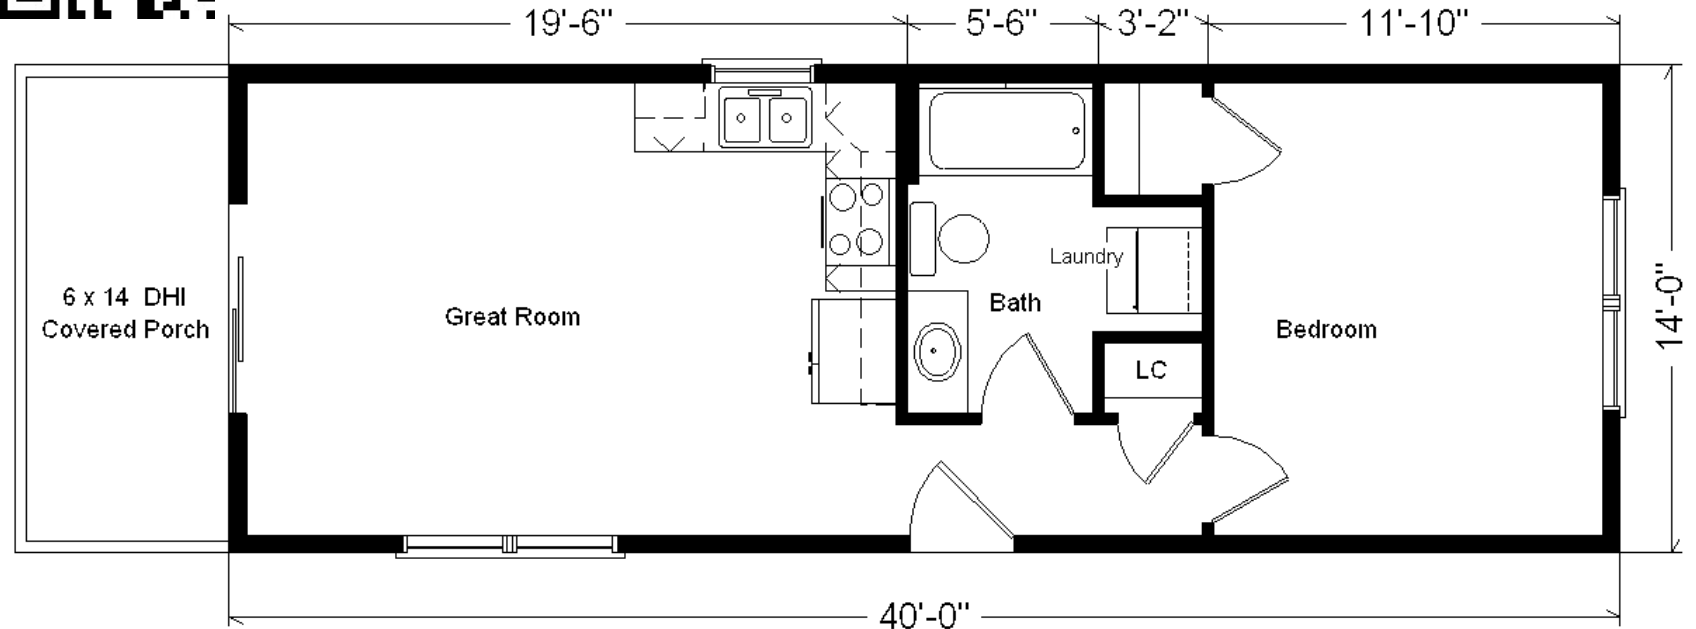

Model #2

14 x 40 CABIN
w/Optional 6' Porch
560 sq. ft.

Design Homes, Inc.

Chippewa Falls, WI
(#10221 -4-6)

Feb. 2018

MN #BC146710

Base Price:	\$43,198.00
This Cabin Displays The Following Options:	
6' Porch	3,925.00
Vaulted Ceilings (Great Room & Porch)	768.00
Upgrade Carpet (Atwood)	178.00
LP Smartside (Chestnut)	4,536.00
Crown Molding	240.00
Hi-Def Kitchen Countertops	143.00
Pull-out Kit. Faucet (K15160-BN)	195.00
6 Recessed lights on Dimmer Switch	312.00
Laundry Hook-ups	428.00
Bath Fan w/Heat	46.00
Vanity Drawer Base	95.00
Brushed Nickel Bath Package	495.00
WeatherShield Windows	2,642.00
WeatherShield Fr. Patio Door	2,688.00
Painted Exterior Door (1 side)	136.00
Exterior Door Credit	-365.00

Total With Options Shown: \$59,660.00

ZONE 1

Price Includes: 100 Mile Delivery, Crane Work, All Blueprints, R55 Ceilings, R20 Exterior Walls, REAL Plywood Floors, Kohler Plumbing, Pella Windows, 200 Amp Service, All Applicable Tax and Much More!!