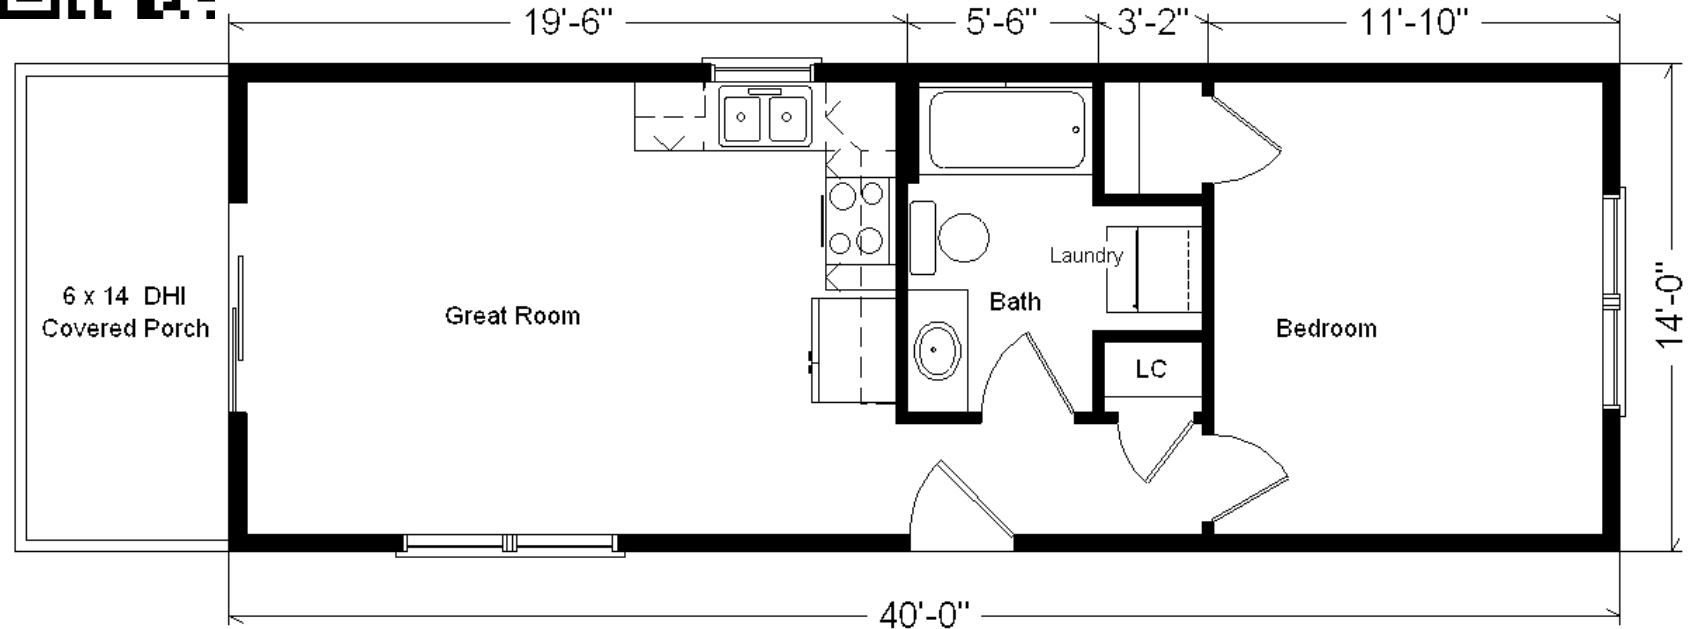

Model #2

14 x 40 CABIN
w/Optional 6' Porch
560 sq. ft.

Design Homes, Inc.

Chippewa Falls, WI
 (#10221 -4-6)

Jan 2017

MN #BC146710

Base Price:	\$41,536.00
This Cabin Displays The Following Options:	
6' Porch	3,774.00
Vaulted Ceilings (Great Room)	571.00
Upgrade Carpet (Atwood)	178.00
LP Smartside (Chestnut)	4,370.00
Crown Molding	240.00
Hi-Def Kitchen Countertops	143.00
Pull-out Kit. Faucet (K15160-BN)	195.00
6 Recessed lights on Dimmer Switch	312.00
Laundry Hook-ups	428.00
Bath Fan w/Heat	46.00
Vanity Drawer Base	95.00
Brushed Nickel Bath Package	495.00
WeatherShield Windows	2,234.00
WeatherShield Fr. Patio Door	2,610.00
Painted Exterior Door (1 side)	136.00
Exterior Door Credit	-355.00

Total With Options Shown: \$57,008.00

ZONE 1

Price Includes: 100 Mile Delivery, Crane Work, All Blueprints, R55 Ceilings, R20 Exterior Walls, REAL Plywood Floors, Kohler Plumbing, Pella Windows, 200 Amp Service, All Applicable Tax and Much More!!