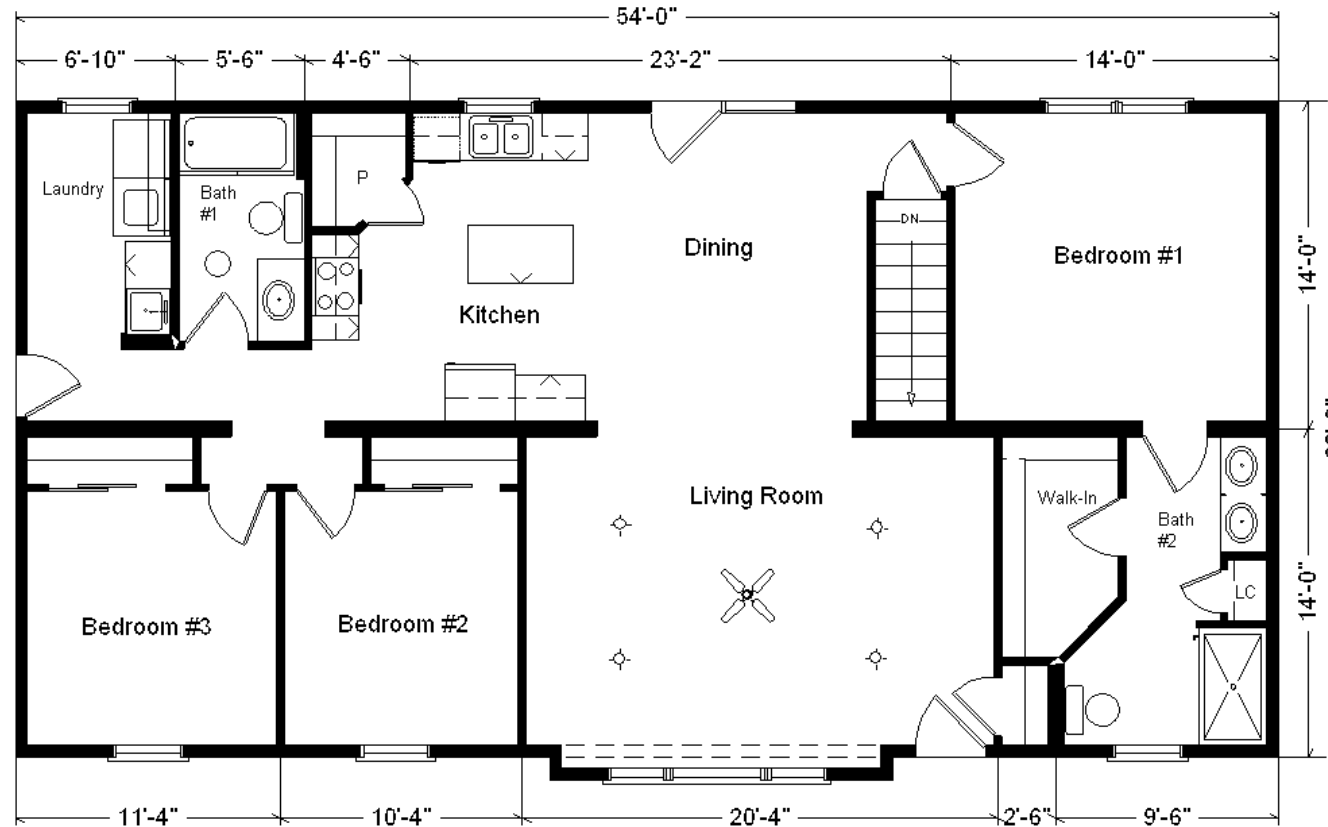

Design Homes, Inc.

Chippewa Falls, WI
 (#10559 -6- 6)

Base Price:	\$108,334.00
This Home Displays The Following Options:	
6/12 Roof Slope	2,592.00
9' Ceilings	2,797.00
Double Gable	1,749.00
1' Bump-out Living Room	826.00
Vaulted Ceilings (K,D, LR)	1,404.00
LP Smartside Siding	6,026.00
Window and Door Lineals	654.00
Pella Proline Windows	4,229.00
Proline 6' Fr. Swing Patio Door	3,340.00
Carpet Upgrade (Everything Nice)	1,488.00
Laminate Wood Floor (K,D,F H)	1,710.00
Java Bean Trim and Door Stain	500.00
6 Panel Oak Doors (x14)	2,996.00
Paddle Fan Light (LR)	204.00
Recessed LED Lights (x8)	520.00
Laundry Area w/Hook-ups	428.00
SS Laundry Sink/Faucet	326.00
4' of Base Cabinets in Laundry	908.00
Hi-Resolution Top in Laundry	60.00
Extra 3/4 Bath	2,450.00
5' Shower Upgrade	178.00
Shower Doors (Bath #2)	285.00
Dbl. Vanity Sink (Bath #2)	725.00
Cultured Granite Vanity Top (Bath #2)	295.00
Vanity Drawer Bases (x3)	490.00
Rubbed Bronze Bath Package	920.00
Korbett Flagstone Maple Cabinets	4,400.00
Select Cabinet Option	550.00
Korbett White Island Cabinet	126.00
Hi-Resolution Countertops	255.00
Swan Quartz Sink	332.00
Pulldown Kohler Faucet	235.00
Crown Molding (23')	368.00
WP Dishwasher (WDF520)	674.00
WP Microwave (WMH535)	494.00
Suntube (Bath #1)	560.00
Upgrade Front Door (S684HRR)	950.00

Total With Options Shown: \$155,378.00

ZONES 1 & 2

May. 2017

Model #3
28x54 Ranch 1,512 sq. ft.

Color Information
 LP Smokey Ash Siding,
 White Trim, Clay
 Corners, Moire Black
 Shingles, White
 Window & Door
 Lineals, Black Sink,
 Java Bean Oak Trim &
 Doors, Flagstone
 Cabinetry, Bisque
 Baths, #259 & #431
 Vanity Tops, Sand
 Carpet, 9510 Vinyl
 Floors, EXL105-08
 Chocolate Oak
 Laminate Wood Floors,
 White Pella Dbl-hung
 Windows w/Java Bean
 Stain Interiors, White
 Appliances, Antique
 Countertop w/ Crema
 Macarello Top on
 Island