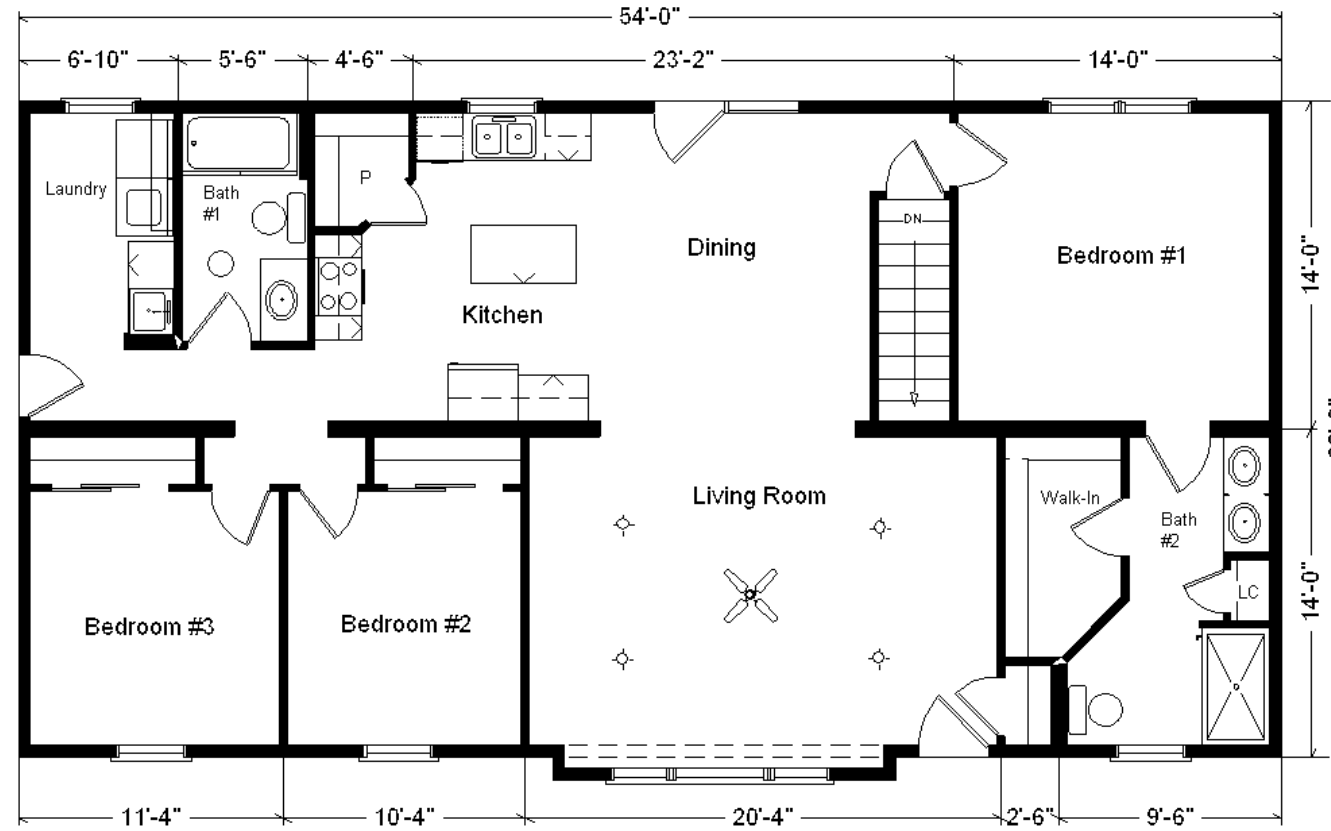

Design Homes, Inc.

Chippewa Falls, WI
 (#10559 -6- 6)

Base Price:	\$115,484.00
This Home Displays The Following Options:	
6/12 Roof Slope	2,646.00
9' Ceilings	2,888.00
Double Gable	2,358.00
1' Bump-out Living Room	859.00
Vaulted Ceilings (K,D, LR)	1,444.00
LP Smartside Siding	6,259.00
Window and Door Lineals	834.00
Pella Proline Windows	4,441.00
Proline 6' Fr. Swing Patio Door	3,440.00
Carpet Upgrade (Everything Nice)	1,488.00
Laminate Wood Floor (K,D,F H)	1,710.00
Java Bean Trim and Door Stain	500.00
6 Panel Oak Doors (x14)	2,996.00
Paddle Fan Light (LR)	204.00
Recessed LED Lights (x8)	520.00
Laundry Area w/Hook-ups	428.00
SS Laundry Sink/Faucet	326.00
4' of Base Cabinets in Laundry	936.00
Hi-Resolution Top in Laundry	60.00
Extra 3/4 Bath	2,450.00
5' Shower Upgrade	178.00
Shower Doors (Bath #2)	285.00
DbL. Vanity Sink (Bath #2)	725.00
Cultured Granite Vanity Top (Bath #2)	295.00
Vanity Drawer Bases (x3)	490.00
Rubbed Bronze Bath Package	920.00
Korbett Flagstone Maple Cabinets	4,532.00
Select Cabinet Option	567.00
Korbett White Island Cabinet	131.00
Hi-Resolution Countertops	255.00
Swan Quartz Sink	332.00
Pulldown Kohler Faucet	235.00
Crown Molding (23')	368.00
WP Dishwasher (WDF520)	674.00
WP Microwave (WMH535)	494.00
Suntube (Bath #1)	560.00
Upgrade Front Door (S684HRR)	950.00

Total With Options Shown: \$164,262.00

ZONES 1 & 2

July. 2018

Model #3
28x54 Ranch 1,512 sq. ft.

Color Information
 LP Smokey Ash Siding,
 White Trim, Clay
 Corners, Moire Black
 Shingles, White
 Window & Door
 Lineals, Black Sink,
 Java Bean Oak Trim &
 Doors, Flagstone
 Cabinetry, Bisque
 Baths, #259 & #431
 Vanity Tops, Sand
 Carpet, 9510 Vinyl
 Floors, EXL105-08
 Chocolate Oak
 Laminate Wood Floors,
 White Pella Dbl-hung
 Windows w/Java Bean
 Stain Interiors, White
 Appliances, Antique
 Mascarello Countertop
 w/ Crema Mascarello
 Top on Island