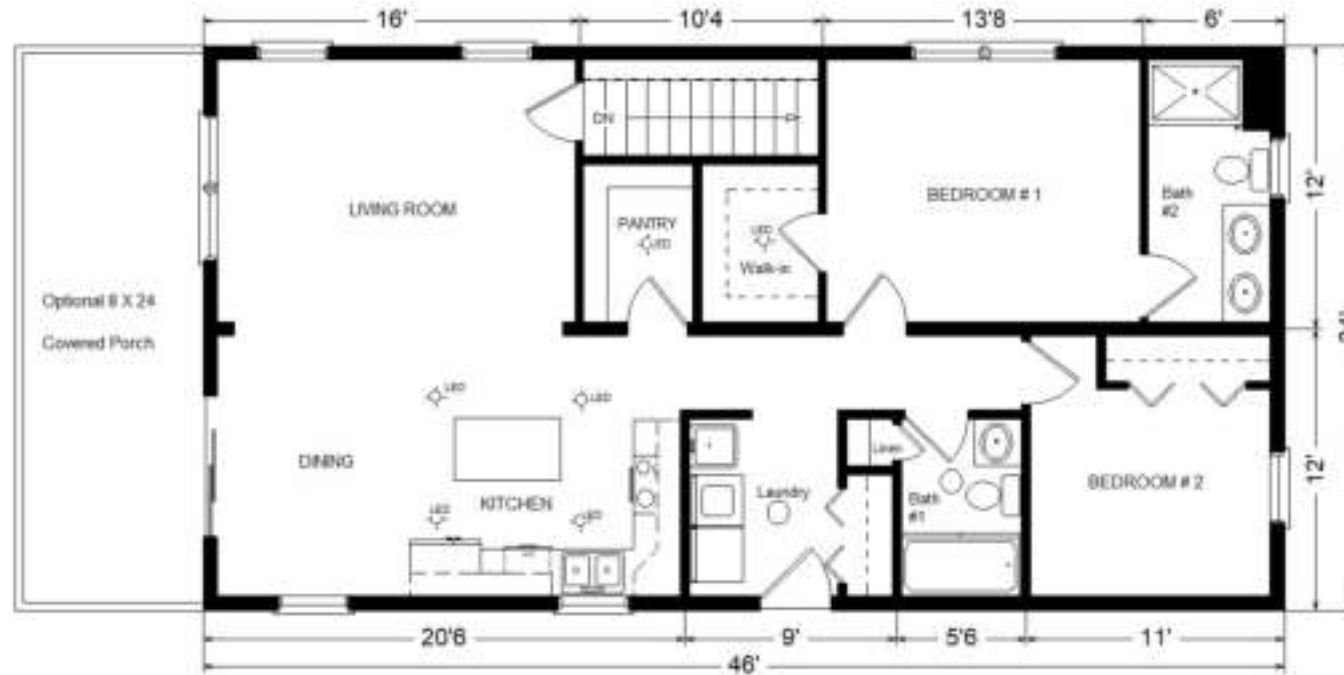

Model #5

46' Rustic Porch

1,104 sq. ft.

Design Homes, Inc.

Chippewa Falls, WI
 (#11019-0-6)

Base Price:	\$111,136.00
This Home Displays The Following Options:	
8 x 24 Covered Porch	15,764.00
Metal Roof	6,804.00
Premium Color Vinyl Siding	690.00
Window/Door Lineals	1,214.00
** 6' Pella Enc. Patio Door	1,841.00
** 3 Extra Pella Windows	890.00
Safety Glass in Bath #2	278.00
Vaulted Ceilings (LR, Kit, Din, Porch)	942.00
Rare Vintage Revwood upcharge	403.00
Paddle Fan/Light (LR)	220.00
Wire for Electric Range	175.00
Vent Microwave to Exterior	200.00
4 LED Surface Lights (Kitchen)	260.00
Ayden Birch Cabinets (disc.)	3,605.00
Select Cabinet Option	680.00
Hi-Macs Acrylic Kit. Countertops	3,821.00
Black Acrylic Sink	332.00
Kohler Pull-down Faucet (ORB)	295.00
WP SS Microwave (WHM32519)	524.00
Ceramic Tile Backsplash (NA)	595.00
Crown Molding (18')	360.00
Extra 3/4 Bath	2,450.00
Double Vanity (Bath #2)	725.00
Vanity Drawer Bases (VSD)	396.00
Recessed Medicine Cabinets (x2)	130.00
ORB Bath Hardware Packages	920.00
Laundry Area w/Ayden Cabinets	1,115.00
Laundry Tub	195.00
2 Suntubes	1,590.00
Credit 2nd Exterior Door	-595.00

Total With Options Shown: \$157,955.00

** Discontinued Pella Encompass Series

**Reverse Plan
 W/Optional
 Garage**

Price Includes: Crane Setting, All Blueprints, R55 Ceilings, R21 Exterior Walls, Kohler Plumbing, Pella Windows, 200 Amp Service, All Applicable Tax and Much More!!