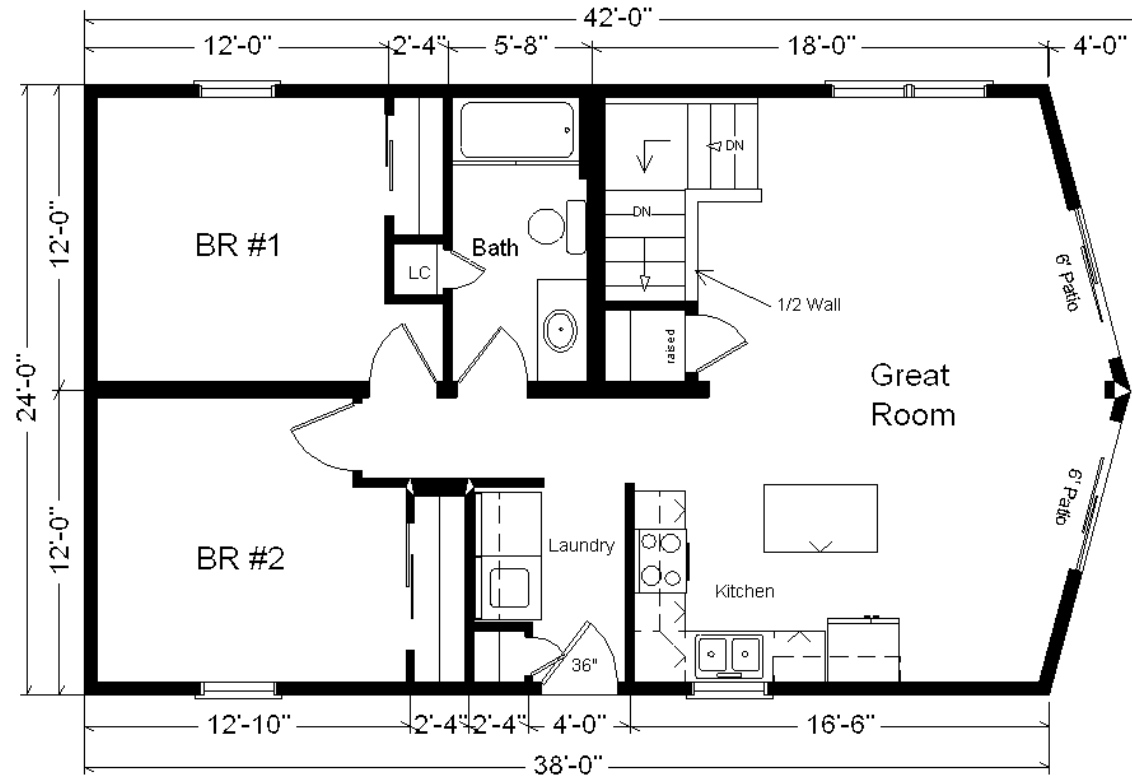

Model #5

24x42 Rustic Prow Ranch 960 sq. ft.

From Design Homes New Rustic Line!

Design Homes, Inc.

Chippewa Falls, WI

(#10483 -6-6)

Base Price:	\$72,980.00
This Home Displays The Following Options:	
Premium Color Siding	399.00
Window and Door Lineals	600.00
Steel Roofing	2,562.00
Carpet Upgrade (E. Nice)	1,213.00
Sinclair Birch Cabinets	1,272.00
Crown Molding (19')	304.00
Par.Truss/R49/Vaulted Great Room	1,883.00
Wire for Electric Range	100.00
Laundry Area w/Sinclair Cabinets	770.00
ORB Bath Package	495.00
6' Trapezoid Windows (x2)	1,382.00
6' Pella Patio Doors (x2)	1,784.00
Painted Exterior Door (1 side)	136.00
2nd Exterior Door Credit	-365.00

Total With Options Shown: \$85,515.00

Color Information
 Hearthstone Siding, Clay Trim, Clay Steel Roofing, Clay Lineals, Bisque Bath, Parchment Vanity, Broom Straw Carpet, SS Sink, 91160 Vinyl, Pella Almond Sngl-hung Vinyl Windows, Saddle Oak Trim and Doors, SS Rangehood, Mocha Travertine Countertop, Tan Exterior Door