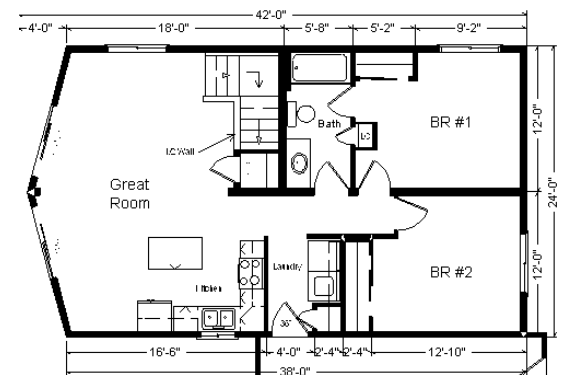

Model #5

24x42 Rustic Prow Ranch 960 sq. ft.

From Design Homes New Rustic Line!

Design Homes, Inc.

Chippewa Falls, WI

(#10483 -6-6)

Base Price:	\$72,980.00
This Home Displays The Following Options:	
Premium Color Siding	399.00
Window and Door Lineals	600.00
Steel Roofing	2,562.00
Carpet Upgrade (E. Nice)	1,213.00
Sinclair Birch Cabinets	1,272.00
Crown Molding (19')	304.00
Par.Truss/R49/Vaulted Great Room	1,883.00
Wire for Electric Range	100.00
Laundry Area w/Sinclair Cabinets	770.00
ORB Bath Package	495.00
6' Trapezoid Windows (x2)	1,382.00
6' Pella Patio Doors (x2)	1,784.00
Painted Exterior Door (1 side)	136.00
2nd Exterior Door Credit	-365.00

Total With Options Shown: \$85,515.00

Color Information
 Hearthstone Siding, Clay Trim, Clay Steel Roofing, Clay Lineals, Bisque Bath, Parchment Vanity, Broom Straw Carpet, SS Sink, 91160 Vinyl, Pella Almond Sngl-hung Vinyl Windows, Saddle Oak Trim and Doors, SS Rangehood, Mocha Travertine Countertop, Tan Exterior Door