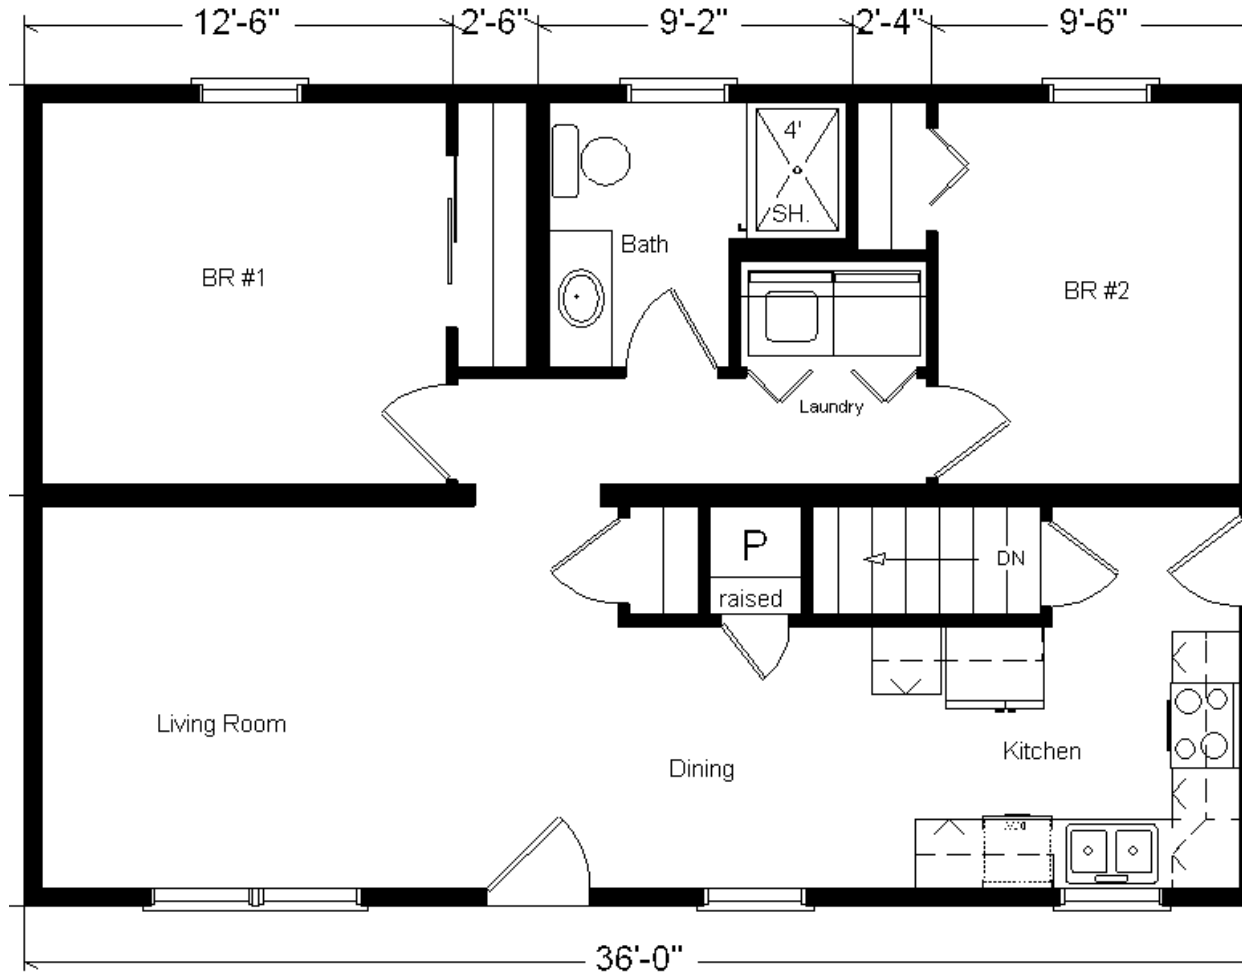

Model #7
36' Classic Ranch
 864 sq. ft.

Design Homes, Inc.

Chippewa Falls, WI
 (#10471-6-6)

Base Price:	\$66,490.00
This Home Displays The Following Options:	
Vanity Drawer base	226.00
Laundry Area Hookups	428.00

Total With Options Shown: \$67,144.00

Display Home is Sold

NOTE...Heating Systems are optional on all Design Home's Rustic and Classic Series in Zone 1

August 2018

Price Includes:
 Delivery in Zone 1,
 Crane Work, All
 Blueprints, R55
 Ceilings, R20
 Exterior Walls,
 Kohler Plumbing,
 Pella Windows, 200
 Amp Service, All
 Applicable Tax and
 Much More!!

Reverse Plan Shown

Color Information
 Sterling Gray Siding, White Trim, Moire Black Shingles, White Shutters, SS Sink and Rangehood, Pecan Oak Trim & Doors, Wheat Cabinets, Bisque Bath, Peat Carpet, 91180 Vinyls, White Pella Sgl-hung Windows, House Rock Countertop