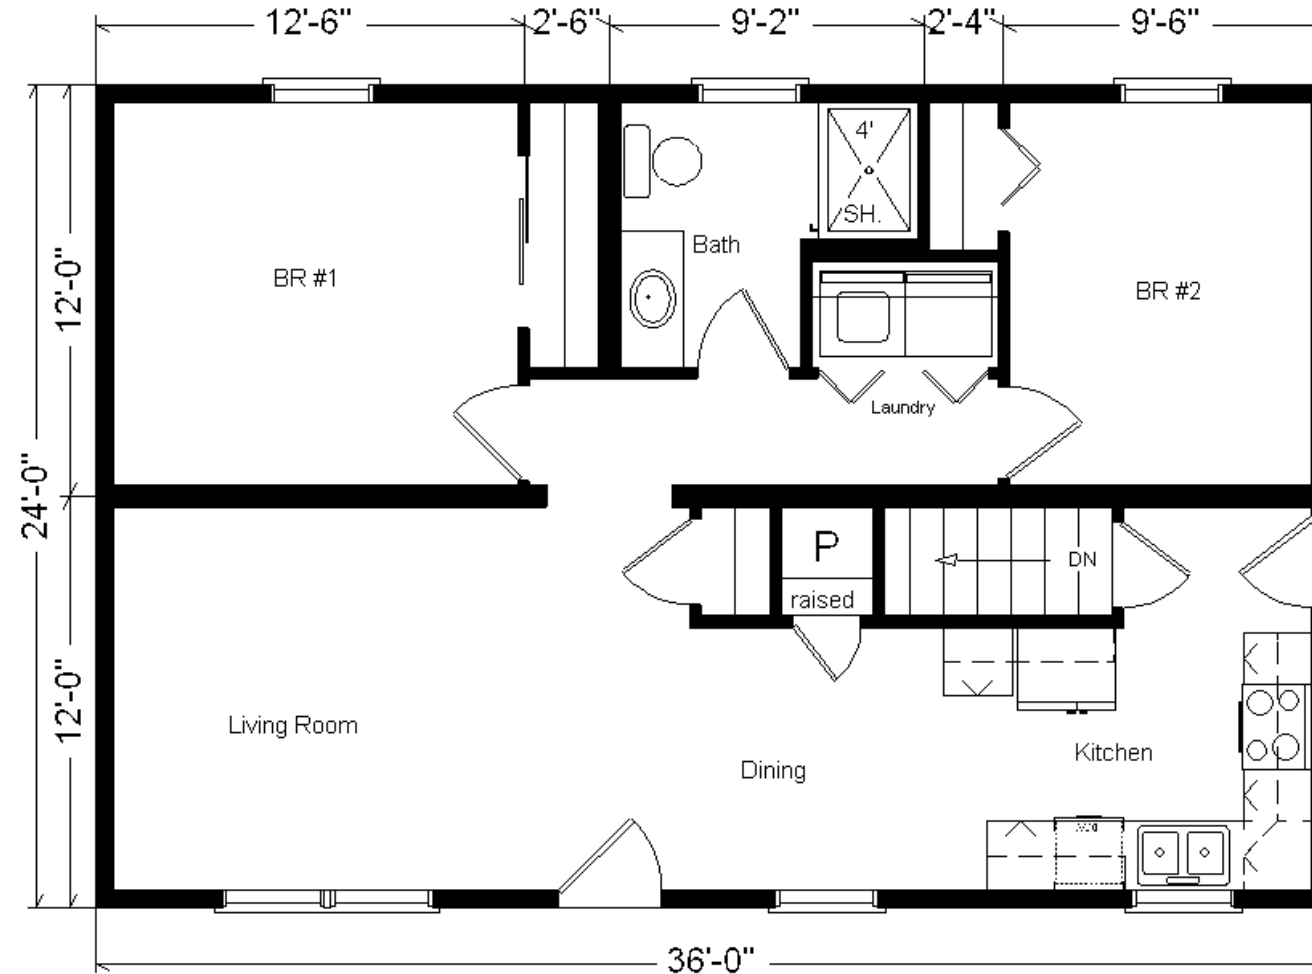

Model #7
Classic Ranch
 24x36 Ranch 864 sq. ft.

Design Homes, Inc.

Chippewa Falls, WI
 (#10471-6-6)

Base Price:	\$64,868.00
This Home Displays The Following Options:	
Vanity Drawer base	226.00
Laundry Area Hookups	428.00

Total With Options Shown: \$65,522.00

Model For Sale!

NOTE...Heating Systems are optional on all Design Home's Rustic and Basic Series in Zone 1

Feb 2018

Price Includes:
 Delivery in Zone 1,
 Crane Work, All
 Blueprints, R55
 Ceilings, R20
 Exterior Walls, REAL
 Plywood Floors,
 Kohler Plumbing,
 Pella Windows, 200
 Amp Service, All
 Applicable Tax and
 Much More!!

**Reverse Plan
 Shown**

Color Information
 Sterling Gray Siding, White Trim, Moire Black Shingles, White Shutters, SS Sink and Rangehood, Pecan Oak Trim & Doors, Wheat Cabinets, Bisque Bath, Peat Carpet, 91180 Vinyls, White Pella Sgl-hung Windows, House Rock Countertop