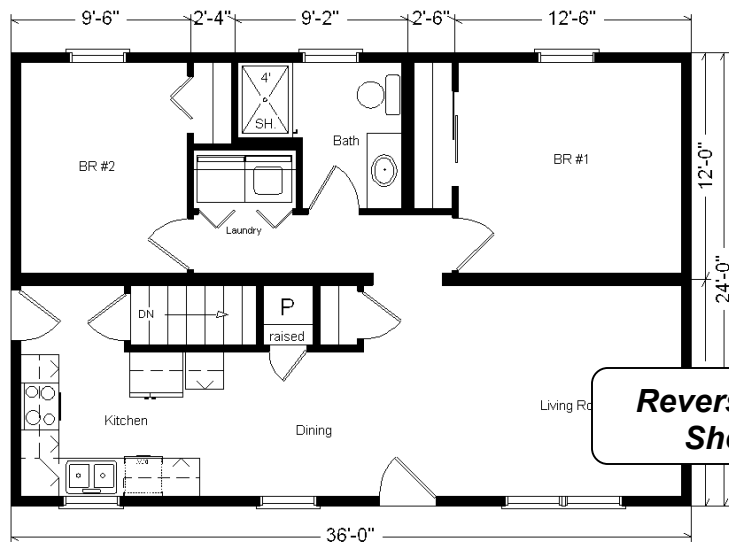

Model #7
Classic Ranch
 24x36 Ranch 864 sq. ft.

Design Homes, Inc.

Chippewa Falls, WI
 (#10471-6-6)

Base Price:	\$64,868.00
This Home Displays The Following Options:	
Vanity Drawer base	226.00
Laundry Area Hookups	428.00

Total With Options Shown: \$65,522.00

Model For Sale!

NOTE...Heating Systems are optional on all Design Home's Rustic and Basic Series in Zone 1

Feb 2018

Price Includes:
 Delivery in Zone 1,
 Crane Work, All
 Blueprints, R55
 Ceilings, R20
 Exterior Walls, REAL
 Plywood Floors,
 Kohler Plumbing,
 Pella Windows, 200
 Amp Service, All
 Applicable Tax and
 Much More!!