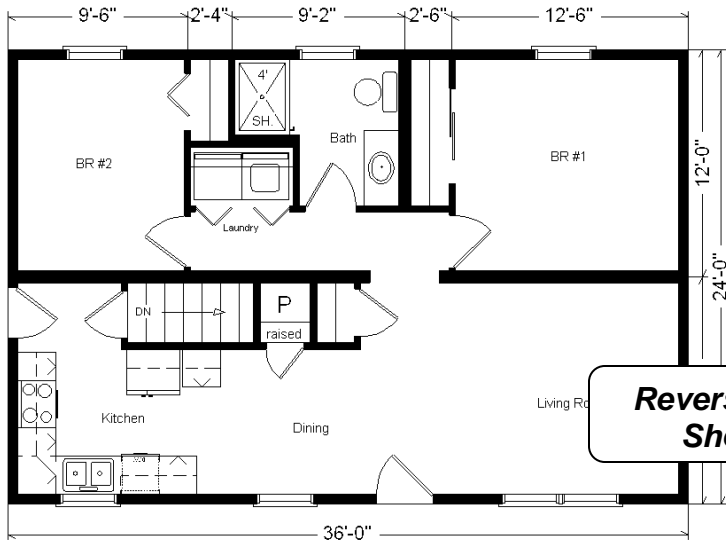

Base Price:	$62,979.00
This Home Displays The Following Options:	
Vanity Drawer base	226.00
Laundry Area Hookups	428.00
Total With Options Shown:	$63,633.00

Jan 2017

Price Includes:
Delivery in Zone 1,
Crane Work, All
Blueprints, R55
Ceilings, R20
Exterior Walls, REAL
Plywood Floors,
Kohler Plumbing,
Pella Windows, 200
Amp Service, All
Applicable Tax and
Much More!!

NOTE...Heating Systems are optional
on all Design Home's Rustic and Basic
Series in Zone 1