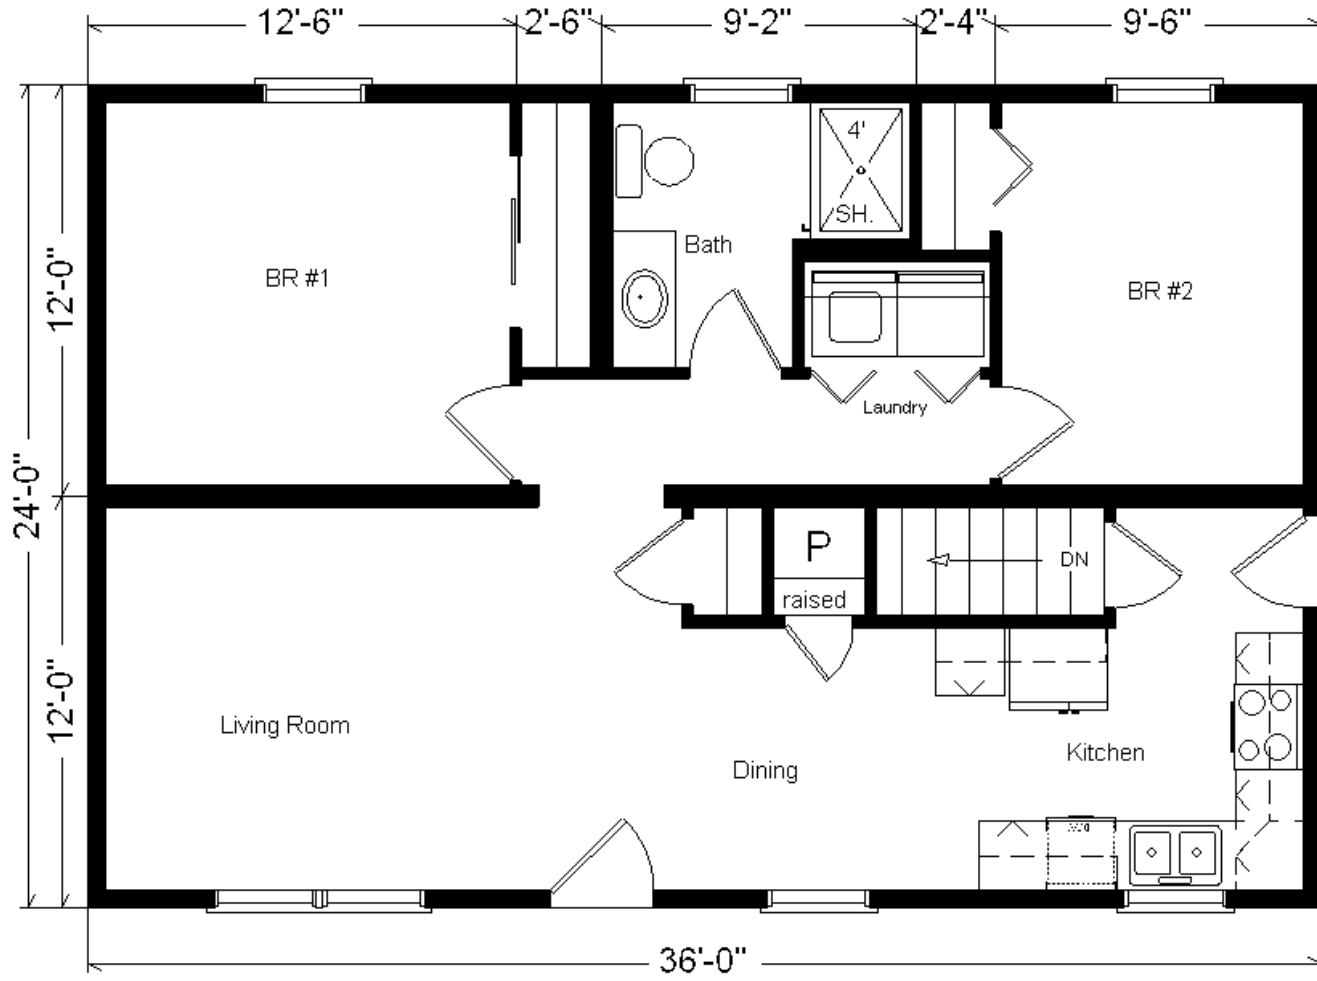

Model #7
Basic Ranch
 24x36 Ranch 864 sq. ft.

Design Homes, Inc.

Chippewa Falls, WI
 (#10471-6-6)

Base Price:	\$62,979.00
This Home Displays The Following Options:	
Vanity Drawer base	226.00
Laundry Area Hookups	428.00
Total With Options Shown:	\$63,633.00

Jan 2017

Price Includes:
 Delivery in Zone 1,
 Crane Work, All
 Blueprints, R55
 Ceilings, R20
 Exterior Walls, REAL
 Plywood Floors,
 Kohler Plumbing,
 Pella Windows, 200
 Amp Service, All
 Applicable Tax and
 Much More!!

NOTE...Heating Systems are optional
 on all Design Home's Rustic and Basic
 Series in Zone 1

**Reverse Plan
 Shown**

Color Information
 Sterling Gray Siding, White Trim, Moire Black Shingles, White Shutters, SS
 Sink and Rangehood, Pecan Oak Trim & Doors, Wheat Cabinets, Bisque
 Bath, Peat Carpet, 91180 Vinyls, White Pella Sgl-hung Windows, House
 Rock Countertop