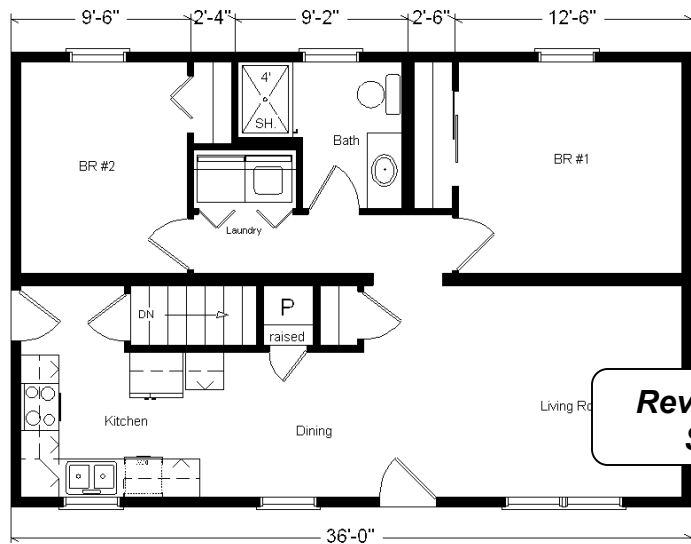

Model #7
36' Classic Ranch
 864 sq. ft.

Design Homes, Inc.

Chippewa Falls, WI
 (#10471-6-6)

Base Price:	\$66,490.00
This Home Displays The Following Options:	
Vanity Drawer base	226.00
Laundry Area Hookups	428.00

Total With Options Shown: \$67,144.00

Display Home is Sold

NOTE...Heating Systems are optional on all Design Home's Rustic and Classic Series in Zone 1

August 2018

Price Includes:
 Delivery in Zone 1,
 Crane Work, All
 Blueprints, R55
 Ceilings, R20
 Exterior Walls,
 Kohler Plumbing,
 Pella Windows, 200
 Amp Service, All
 Applicable Tax and
 Much More!!

Reverse Plan Shown

Color Information
 Sterling Gray Siding, White Trim, Moire Black Shingles, White Shutters, SS Sink and Rangehood, Pecan Oak Trim & Doors, Wheat Cabinets, Bisque Bath, Peat Carpet, 91180 Vinyls, White Pella Sgl-hung Windows, House Rock Countertop