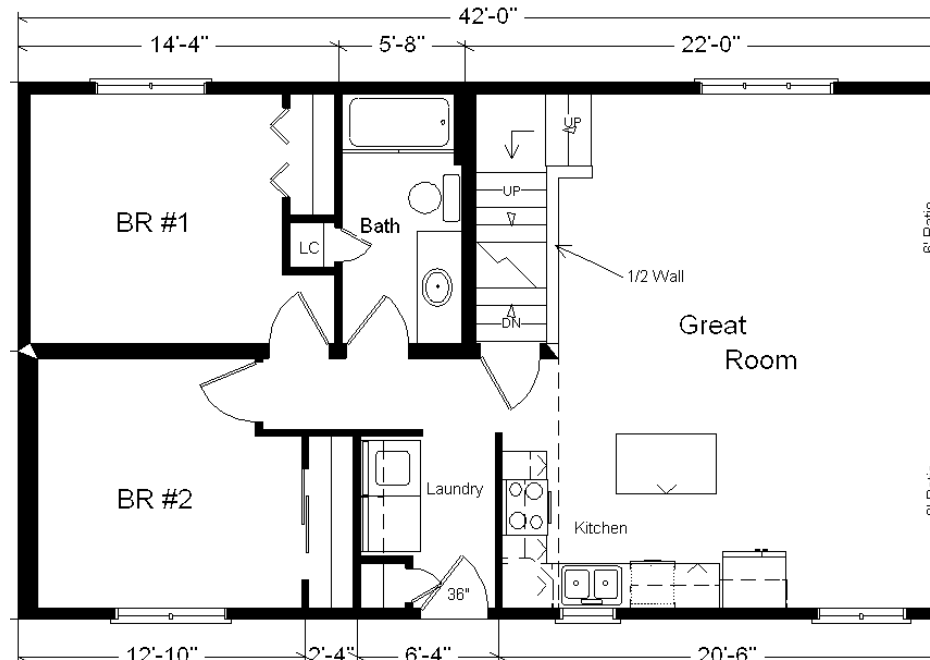

Model #8
Rustic Loft
 1,260 sq. ft.

Design Homes, Inc.

Chippewa Falls, WI
 (#10549-6-6)

Base Price:	\$126,049.00
This Home Displays The Following Options:	
LP Smartside Siding (1502 sf)	4,836.00
3.5" Window & Door Lineals	1,249.00
Metal Roofing	4,840.00
Carpet Upgrade (E. Nice)	1,713.00
Laminate Wood Floor (Kit, Din, Hall)	1,131.00
2 DHI Paddle Fan Lights	367.00
Laundry Area w/ HB Cabinets	1,115.00
ORB Bath Upgrade	495.00
Vanity Drawer Base (VDDB)	226.00
Harrison Rustic Birch Cabinets	3,605.00
Hi-definition Kit. Countertops	263.00
Swan Quartz Kitchen Sink	332.00
Pull-down Kohler Kit. Faucet (ORB)	235.00
Custom Cabinets	353.00
Prefinished Oak Railing	490.00
6' Trapezoid Windows (x2)	1,752.00
Pella Casement Windows	1,982.00
2 - 6' Pella Patio Doors	1,784.00
Paint 1 Side of Front Door	136.00
2nd Exterior Door Credit	-365.00
Total With Options Shown:	\$152,588.00

Color Information

Seal LP Siding, Green Trim, Sand Lineals, Evergreen Metal Roof, Bisque Bath, #259 Vanity Top, Bamboo Carpet, 91181 Vinyls, Nero Sink, Saddle Oak Trim & Doors, Black Unvented Rangehood, Pella Almond Casement Windows, Pecan Car Siding on Ceiling, Golden Mascarello Countertop, ORB Hardware/ Bath