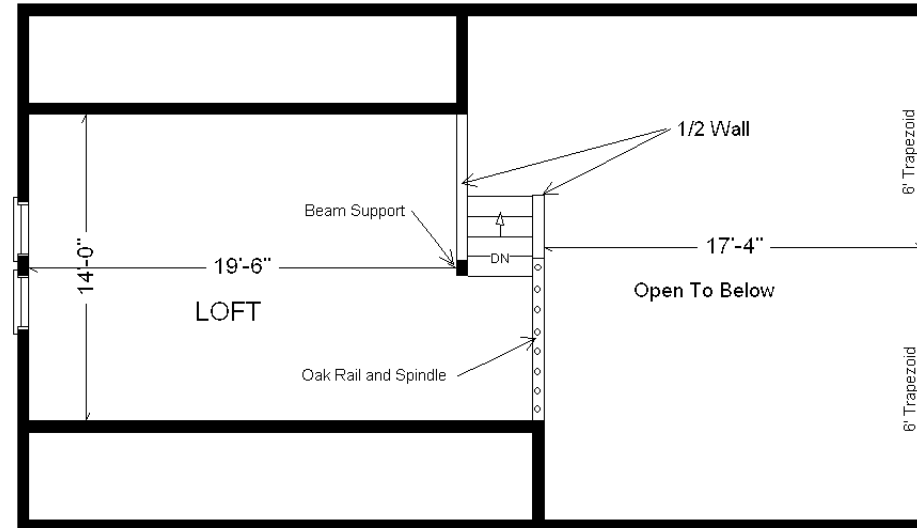

Model #8
Rustic Loft
 1,260 sq. ft.

Design Homes, Inc.

Chippewa Falls, WI
 (#10549-6-6)

Base Price:	\$126,049.00
This Home Displays The Following Options:	
LP Smartside Siding (1502 sf)	4,836.00
3.5" Window & Door Lineals	1,249.00
Metal Roofing	4,840.00
Carpet Upgrade (E. Nice)	1,713.00
Laminate Wood Floor (Kit, Din, Hall)	1,131.00
2 DHI Paddle Fan Lights	367.00
Laundry Area w/ HB Cabinets	1,115.00
ORB Bath Upgrade	495.00
Vanity Drawer Base (VDDB)	226.00
Harrison Rustic Birch Cabinets	3,605.00
Hi-definition Kit. Countertops	263.00
Swan Quartz Kitchen Sink	332.00
Pull-down Kohler Kit. Faucet (ORB)	235.00
Custom Cabinets	353.00
Prefinished Oak Railing	490.00
6' Trapezoid Windows (x2)	1,752.00
Pella Casement Windows	1,982.00
2 - 6' Pella Patio Doors	1,784.00
Paint 1 Side of Front Door	136.00
2nd Exterior Door Credit	-365.00
Total With Options Shown:	\$152,588.00