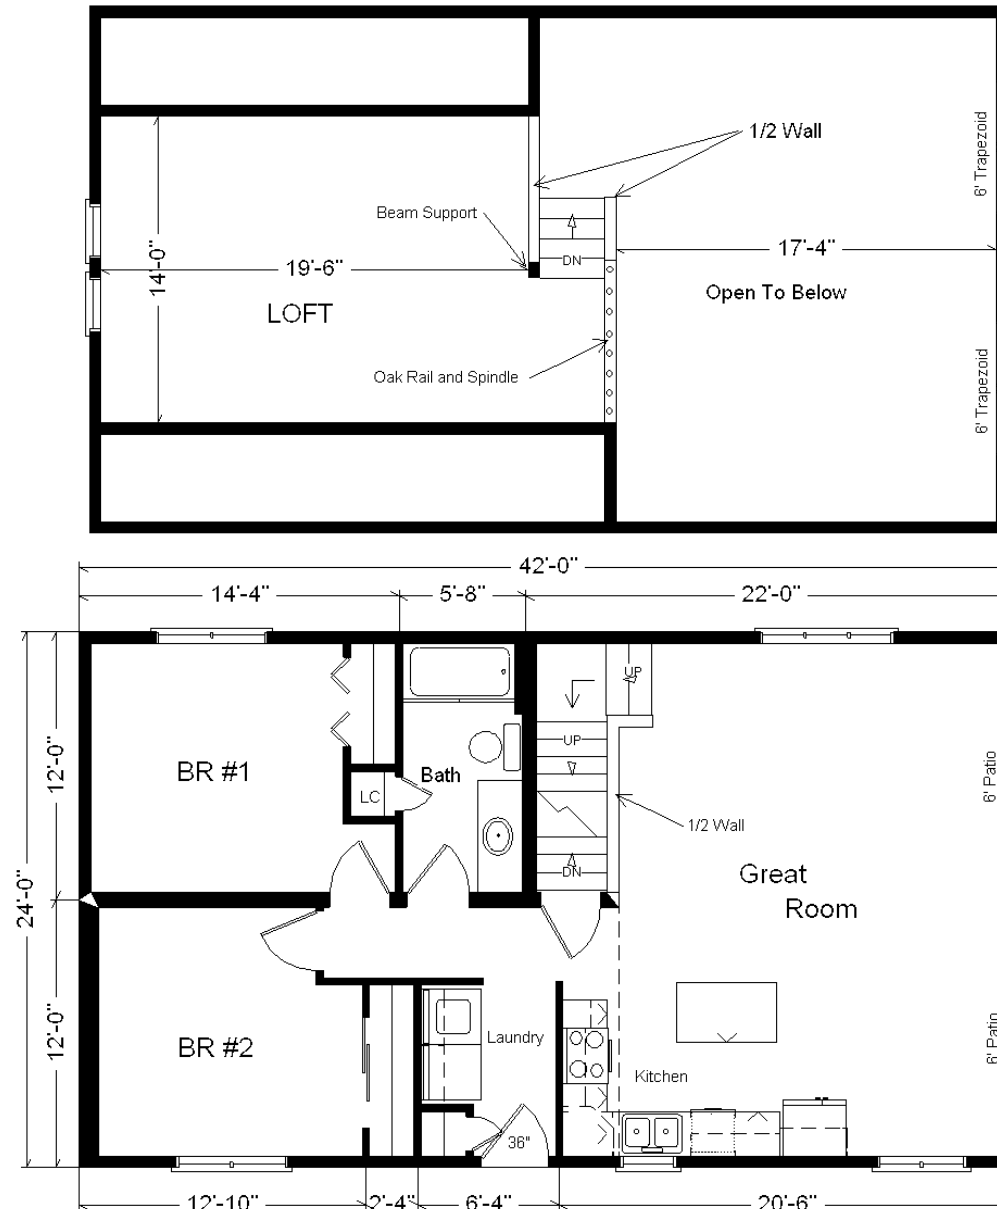

Model #8

24x42 Rustic Loft 1,260 sq. ft.

From Design Homes New Rustic Line!

Design Homes, Inc.

Chippewa Falls, WI

(#10549-6-6)

Base Price: \$120,047.00

This Home Displays The Following Options:

LP Smartside Siding (1502 sf)	4,836.00
3.5" Window & Door Lineals	1,249.00
Metal Roofing	4,400.00
Carpet Upgrade (E. Nice)	1,713.00
Laminate Wood Floor (Kit, Din, Hall)	1,131.00
2 DHI Paddle Fan Lights	367.00
Laundry Area w/ HB Cabinets	1,115.00
ORB Bath Upgrade	495.00
Vanity Drawer Base (VDDB)	226.00
Harrison Rustic Birch Cabinets	3,605.00
Hi-definition Kit. Countertops	263.00
Swan Quartz Kitchen Sink	332.00
Pull-down Kohler Kit. Faucet (ORB)	235.00
Custom Cabinets	353.00
Prefinished Oak Railing	490.00
6' Trapezoid Windows (x2)	1,752.00
Pella Casement Windows	1,982.00
2 - 6' Pella Patio Doors	1,784.00
Paint 1 Side of Front Door	136.00
2nd Exterior Door Credit	-365.00

Total With Options Shown: \$146,146.00

Color Information

Seal LP Siding, Green Trim, Sand Lineals, Evergreen Metal Roof, Bisque Bath, #259 Vanity Top, Bamboo Carpet, 91181 Vinyls, Nero Sink, Saddle Oak Trim & Doors, Black Unvented Rangehood, Pella Almond Casement Windows, Pecan Car Siding on Ceiling, Golden Mascarello Countertop, ORB Hardware/ Bath