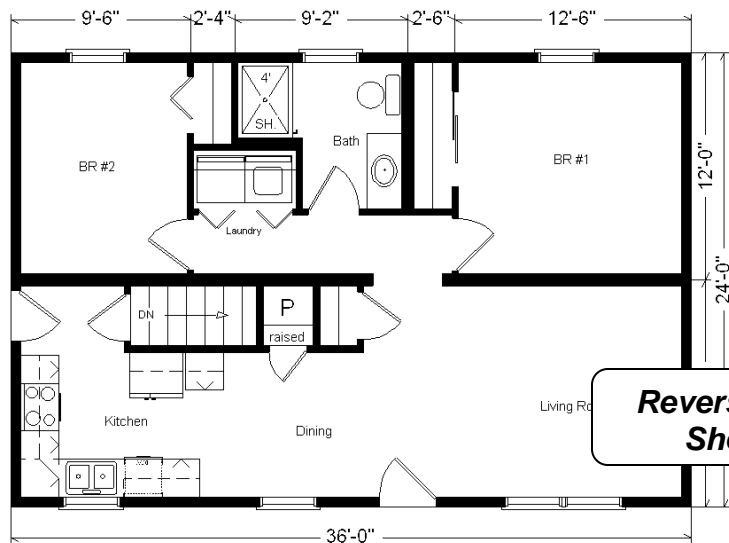

Design Homes, Inc.

Clearwater, MN
 (#10465-6-4)

Model #1 Basic Ranch 24x36 Basic Ranch 864 sq. ft.

Base Price:	\$65,979.00
This Home Displays The Following Options:	
Vanity Drawer base	226.00
Kohler Pull-down Faucet	215.00
Laundry Area w/Shelf	428.00
Total With Options Shown:	\$66,848.00

Zone 2

Price Includes:
 Delivery, Crane Work, All Blueprints, R55 Ceilings, R20 Exterior Walls, REAL Plywood Floors, Kohler Plumbing, Pella Windows, 200 Amp Service, All Applicable Tax and Much More!!

Reverse Plan Shown