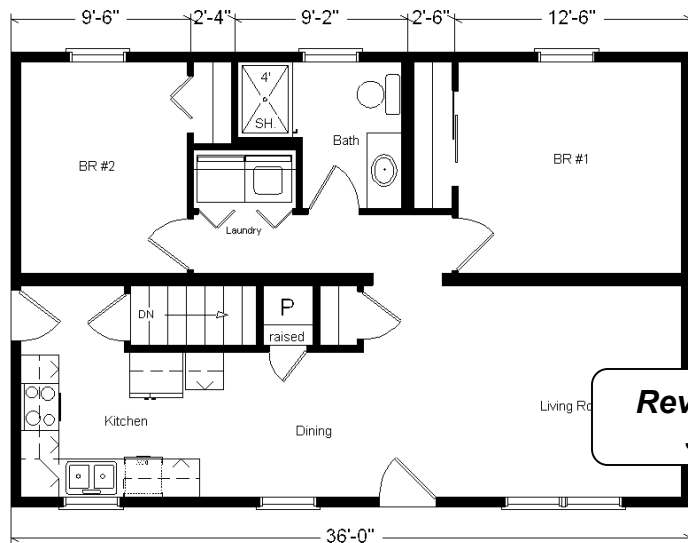

Model #1
36' Classic Ranch
 864 sq. ft.

Design Homes, Inc.

Clearwater, MN
 (#10465-6-4)

Base Price: \$67,958.00

This Home Displays The Following Options:

Vanity Drawer base	226.00
Kohler Pull-down Faucet	215.00
Shutters (x6)	378.00
Laundry Area w/Shelf	428.00

Total With Options Shown: \$69,205.00

Zone 2

Display Home is Sold

Reverse Plan Shown

Color Information
 Natural Clay Siding, White Trim, Moire Black Shingles, White Shutters, White Rangehood, Pecan Oak Trim & Doors, White Bath, Coffee House Carpet, 91180 Vinyls, White Pella Sgl-hung Windows, Butterum Granite Countertop