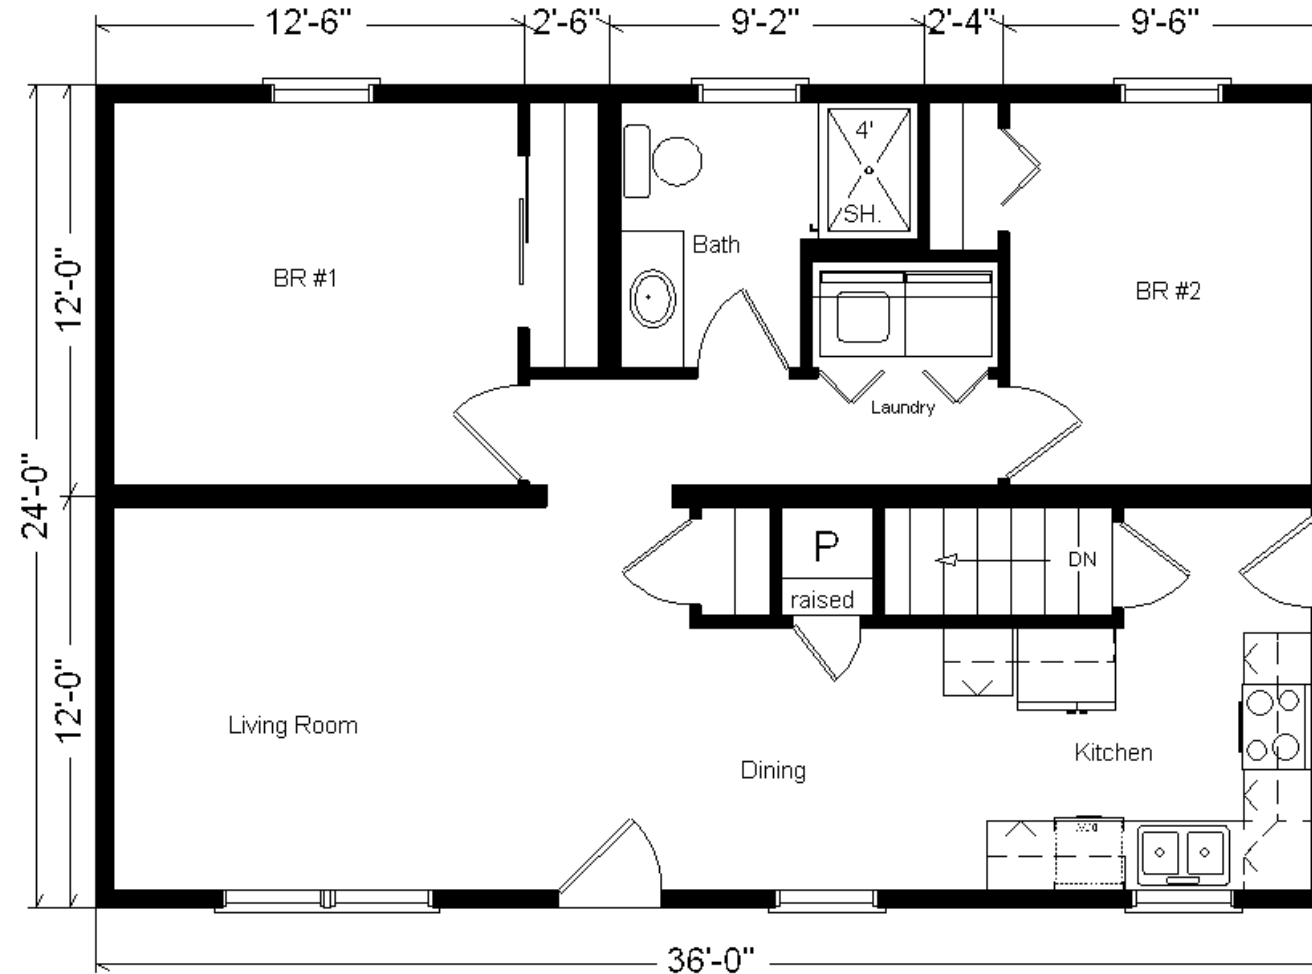

Design Homes, Inc.

Clearwater, MN
 (#10465-6-4)

Model #1 Basic Ranch 24x36 Basic Ranch 864 sq. ft.

Base Price:	\$65,979.00
This Home Displays The Following Options:	
Vanity Drawer base	226.00
Kohler Pull-down Faucet	215.00
Laundry Area w/Shelf	428.00
Total With Options Shown:	\$66,848.00

Zone 2

Price Includes:
 Delivery, Crane Work, All Blueprints, R55 Ceilings, R20 Exterior Walls, REAL Plywood Floors, Kohler Plumbing, Pella Windows, 200 Amp Service, All Applicable Tax and Much More!!

Reverse Plan Shown