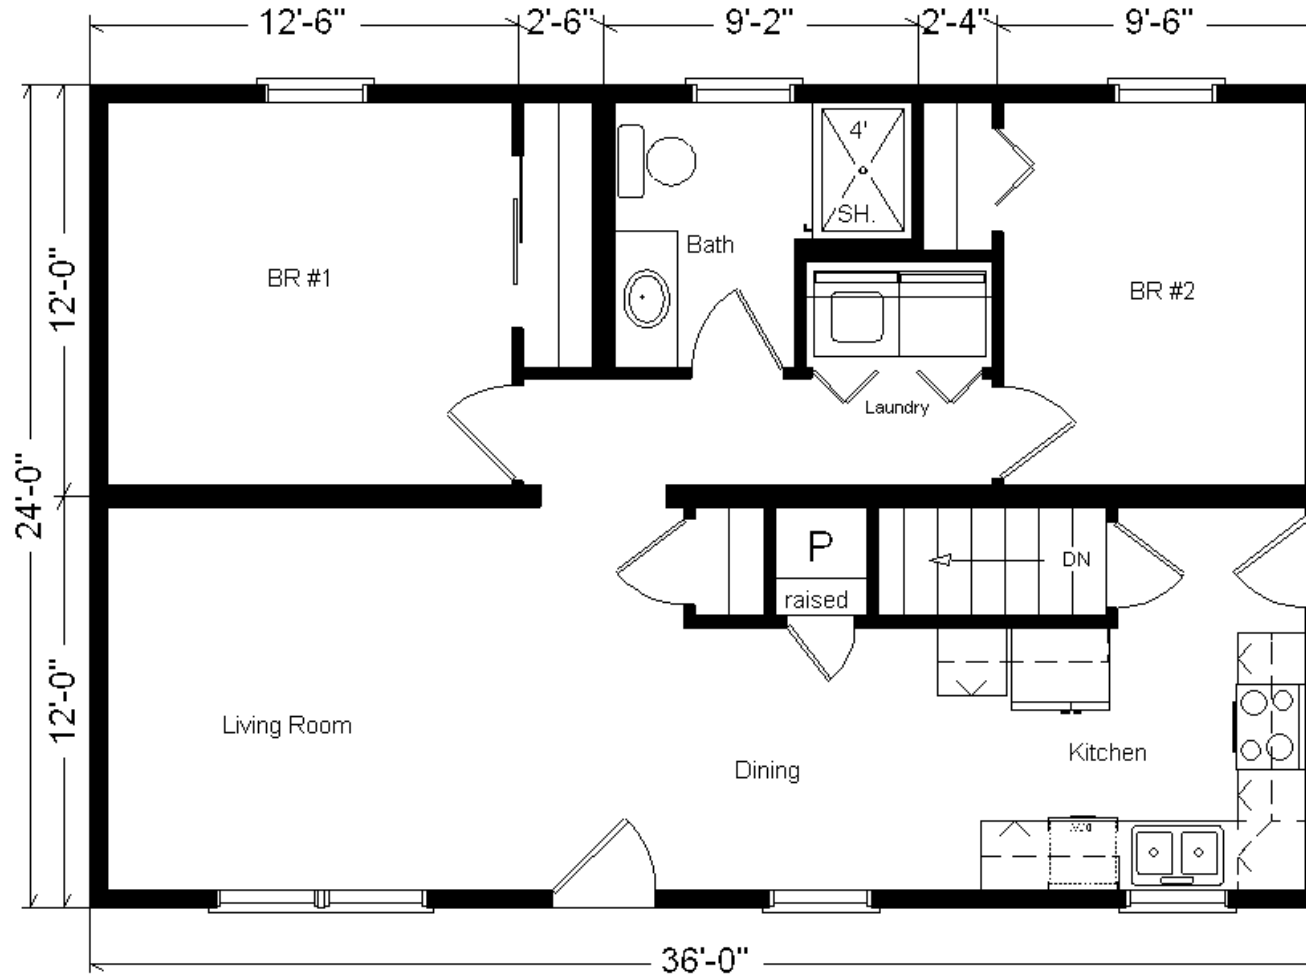

Model #1 Classic Ranch

24x36 Ranch 864 sq. ft.

Base Price: \$67,958.00

This Home Displays The Following Options:

| | |
|-------------------------|--------|
| Vanity Drawer base | 226.00 |
| Kohler Pull-down Faucet | 215.00 |
| Shutters (x6) | 378.00 |
| Laundry Area w/Shelf | 428.00 |

Total With Options Shown: \$69,205.00

Design Homes, Inc.

Clearwater, MN
(#10465-6-4)

Price Includes:
Delivery, Crane Work, All Blueprints, R55 Ceilings, R20 Exterior Walls, REAL Plywood Floors, Kohler Plumbing, Pella Windows, 200 Amp Service, All Applicable Tax and Much More!!

Zone 2

Model For Sale!

Reverse Plan Shown

Color Information
Natural Clay Siding, White Trim, Moire Black Shingles, White Shutters, White Rangehood, Pecan Oak Trim & Doors, White Bath, Coffee House Carpet, 91180 Vinyls, White Pella Sgl-hung Windows, Butterum Granite Countertop