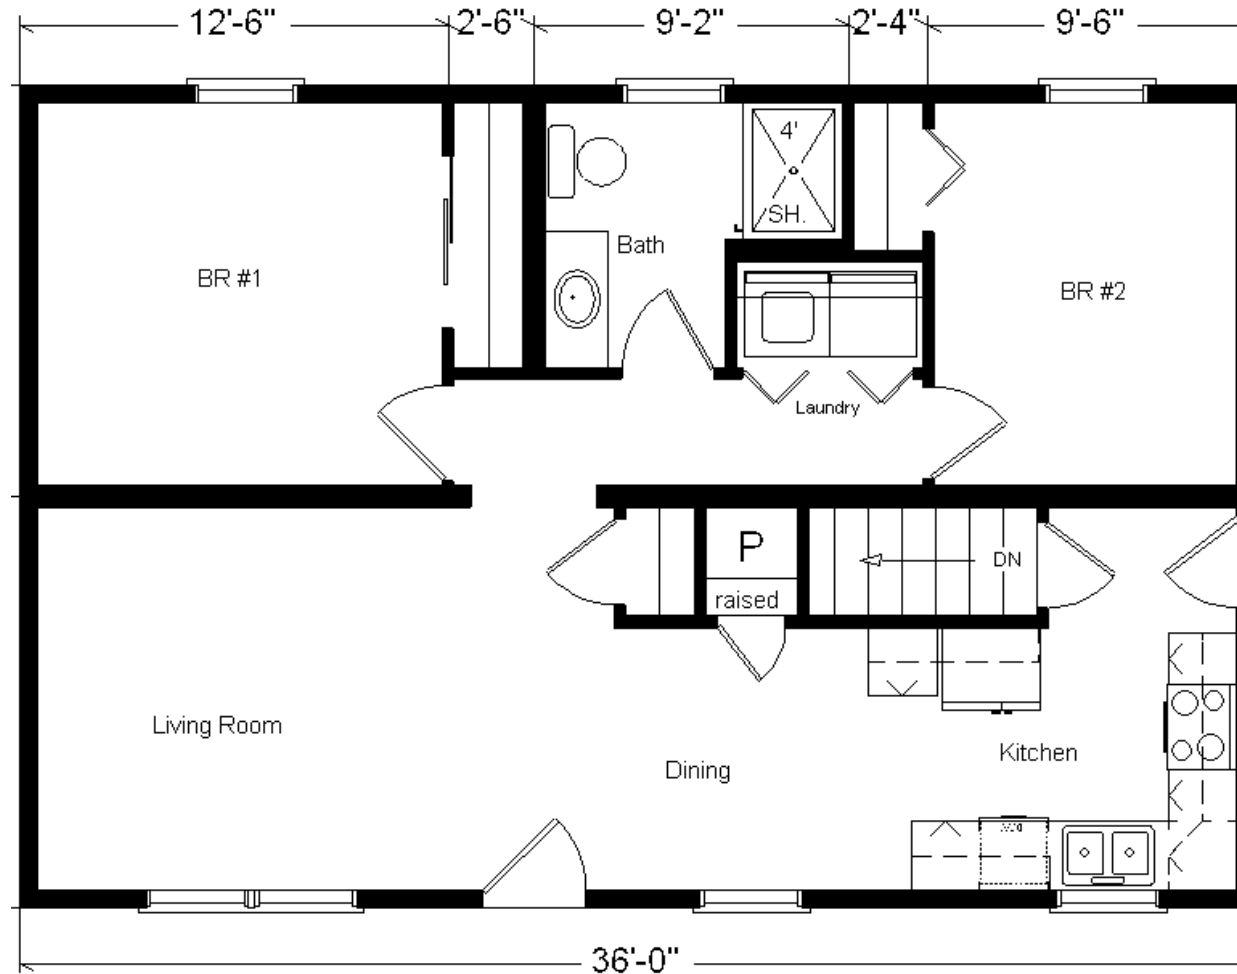

Model #1
36' Classic Ranch
 864 sq. ft.

Design Homes, Inc.

Clearwater, MN
 (#10465-6-4)

Base Price: \$67,958.00

This Home Displays The Following Options:

Vanity Drawer base	226.00
Kohler Pull-down Faucet	215.00
Shutters (x6)	378.00
Laundry Area w/Shelf	428.00

Total With Options Shown: \$69,205.00

Zone 2

Display Home is Sold

Reverse Plan Shown

Color Information
 Natural Clay Siding, White Trim, Moire Black Shingles, White Shutters, White Rangehood, Pecan Oak Trim & Doors, White Bath, Coffee House Carpet, 91180 Vinyls, White Pella Sgl-hung Windows, Butterum Granite Countertop