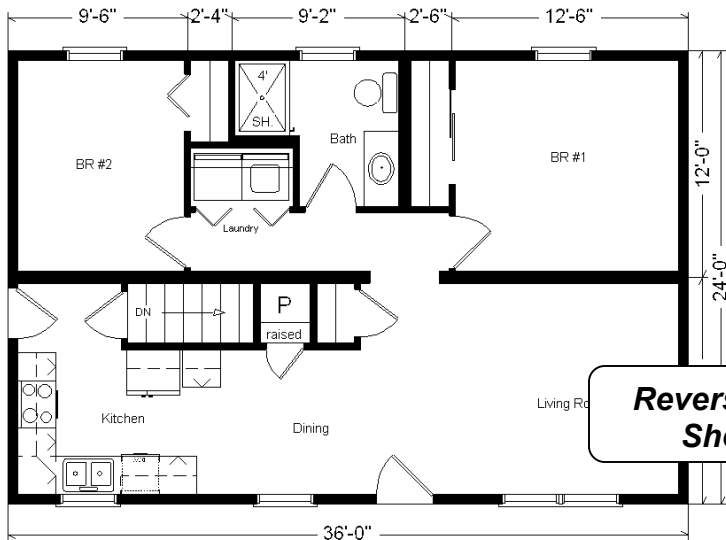

Reverse Plan Shown

Color Information
Natural Clay Siding, White Trim, Moire Black Shingles, White Shutters, White Rangehood, Pecan Oak Trim & Doors, White Bath, Coffee House Carpet, 91180 Vinyls, White Pella Sgl-hung Windows, Butterum Granite Countertop

Feb 2018

MN #BC146710