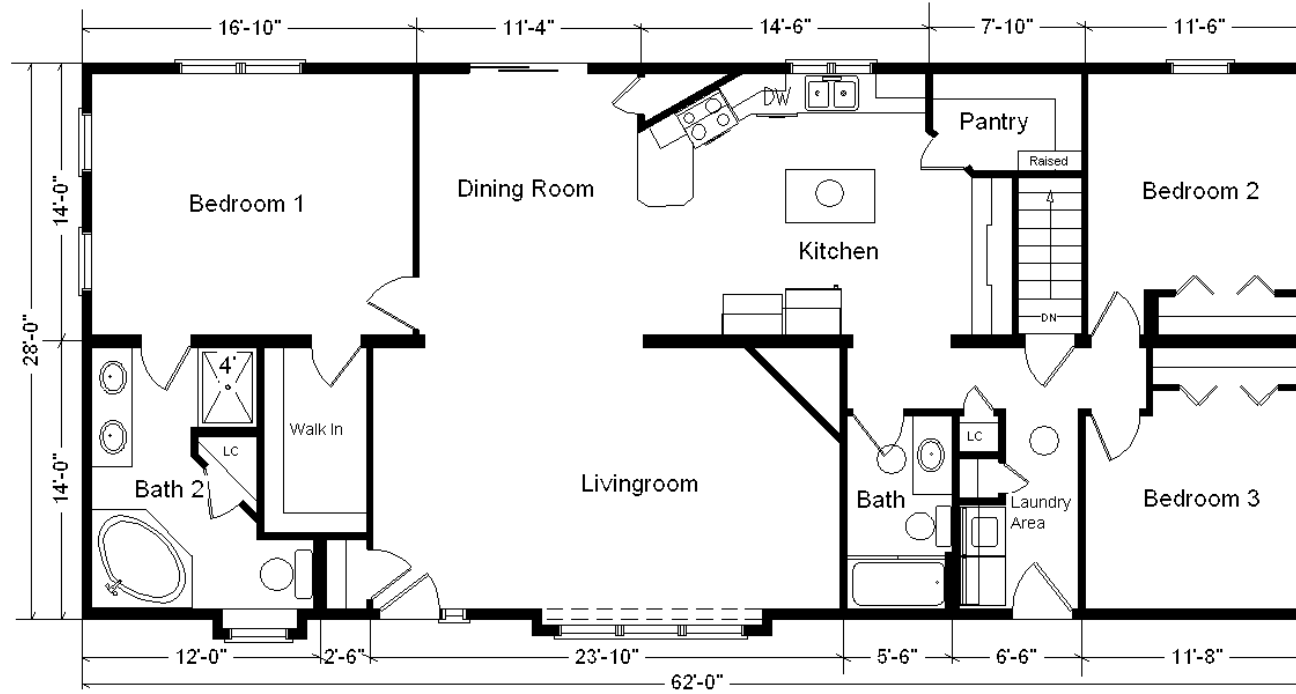

Model #3

28x62 Ranch 1736 sq. ft.

Design Homes, Inc.

Clearwater, MN

(#10423 -5-4)

Base Price:	\$126,792.00
This Home Displays The Following Options:	
6/12 Roof Slope	3,038.00
Double Gable	2,358.00
1' Bump-out LR Window	859.00
1' Bump-out Bathroom Window	520.00
LP Smartside Siding	5,338.00
LP Shake Siding on Bump-out/Gable	1,376.00
Exterior Lineals on Doors & Windows	952.00
Upgrade Carpet (Adaptation)	1,216.00
Vaulted Ceilings (LR, DR, Kit)	1,595.00
6 Panel Oak Doors (x12)	2,580.00
Extra 3/4 Bath	2,450.00
Laundry Area w/Saybrooke Cabinets	985.00
Brushed Nickel Package	1,165.00
Shower Doors (Bath #2)	285.00
Kohler Corner Whirlpool	3,200.00
Double Sink Vanity	725.00
Vanity Base Drawers (x3)	490.00
Cultured Granite Vanities	590.00
Tri-view Medicine Cabinets (x3)	630.00
Saybrooke Birch Cabinets	2,858.00
Select Kit. Cabinet Option	567.00
8.5' Extra Base Cabinets	1,879.00
7' Extra Wall Cabinets	980.00
Crown Molding Above Kit Cabinets (37')	592.00
3' Mullion Glass Door Wall Cabinets	255.00
Custom Cabinets	477.00
Hi-Definition Kit. Countertops	458.00
Pull-out Kitchen Faucet (K560-CP)	215.00
Whirlpool Dishwasher (WDF520PADM)	724.00
Suntube (x3)	1,680.00
Pella Proline Windows	5,708.00
Window Grilles (x12)	780.00
6' Pella Proline Patio Door	2,786.00
Upgrade Front Door (S684HRRN)	325.00
Sidelight (S694HRRN)	850.00

Total With Options Shown: \$178,278.00

Color Information
 LP Smokey Ash Siding,
 LP Pelican Shake
 Accents, White Trim,
 Moire Black Shingles,
 White Lineals, Bisque
 Baths, #430 Vanity Tops,
 Jute Carpet, 91180
 Vinyls, SS Kit. Sink,
 Saddle Oak Trim &
 Doors, SS DW &
 Rangehood,
 White Dbl-hung Windows
 w/Saddle Interiors,
 Golden Mascarello
 Countertop, Saddle
 Stained Cabinets

**Buy Display Model
 For:
 \$160,450.00!
 (Discounted 19,297 !)**

MN #BC146710

**Price Includes: Up to 100 Mile
 Delivery, Crane Work, All
 Blueprints, R55 Ceilings, R20
 Exterior Walls, Kohler
 Plumbing, Pella Windows,
 200 Amp Service, All
 Applicable Tax and Much
 More!!**