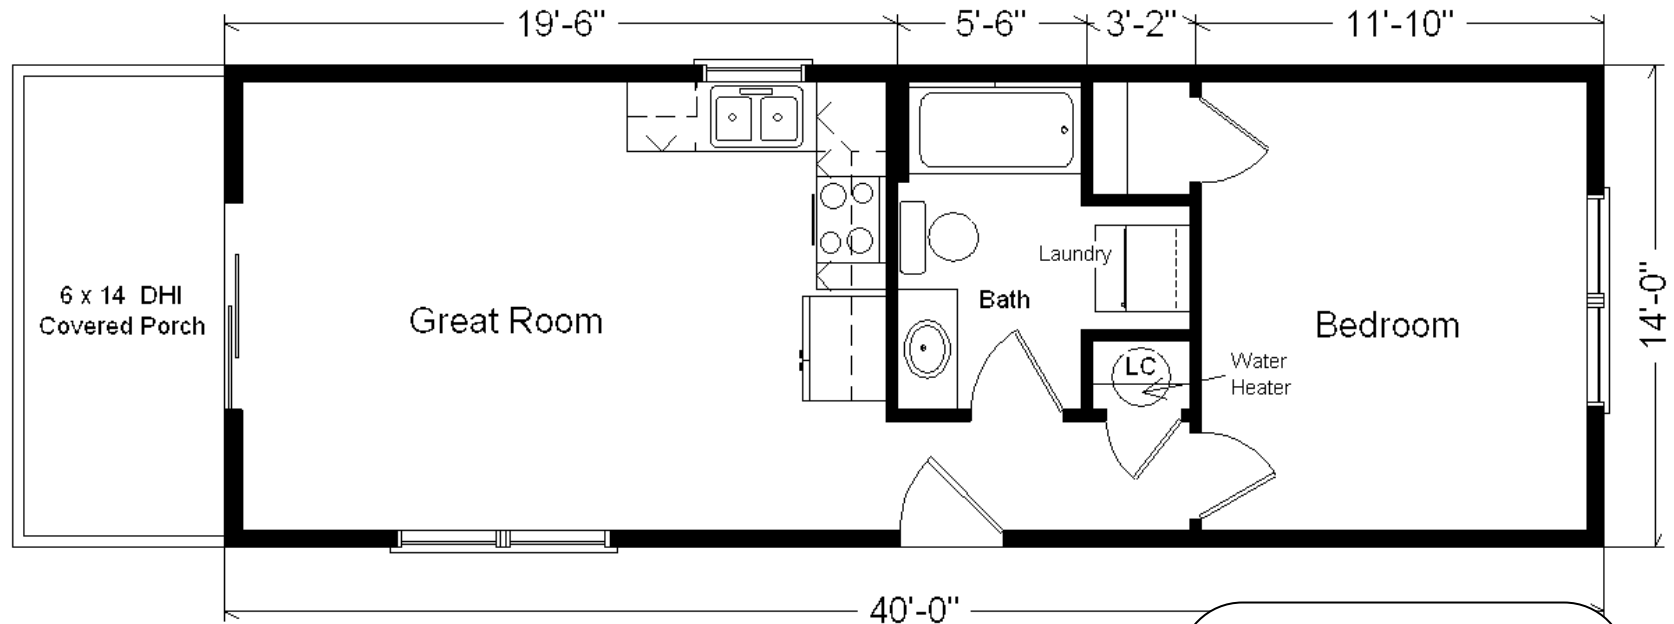

Model #3

14 x 40 CABIN
w/Optional 6' Porch
560 sq. ft.

Design Homes, Inc.

Prairie du Chien, WI

(#10273 -4-6)

Zone 1

Buy Display Model For:
\$53,835.00
(discounted 4,052.00!)

Base Price:	\$41,536.00
This Cabin Displays The Following Options:	
6' Porch	3,774.00
Vaulted Ceilings (Great Room)	571.00
Upgrade Carpet (Atwood)	178.00
LP Smartside (Chestnut)	4,370.00
Crown Molding	256.00
Hi-Def Kitchen Countertops	146.00
Pull-out Kit. Faucet (K15160-BN)	195.00
Laundry Hook-ups	428.00
Bath Fan w/Heat	47.00
Vanity Drawer Base	132.00
Brushed Nickel Package	495.00
Paddle Fan\Light (x3)	449.00
WeatherShield Windows	2,234.00
WeatherShield Fr. Patio Door	2,610.00
Painted Exterior Door (1 side)	136.00
50 Gal El. Water Heater	685.00
Exterior Door Credit	-355.00

Total With Options Shown: \$57,887.00

Price Includes: Delivery in Zone 1, Crane Work, All Blueprints, R55 Ceilings, R20 Exterior Walls, REAL Plywood Floors, Kohler Plumbing, Pella Windows, 200 Amp Service, All Applicable Tax and Much More!!