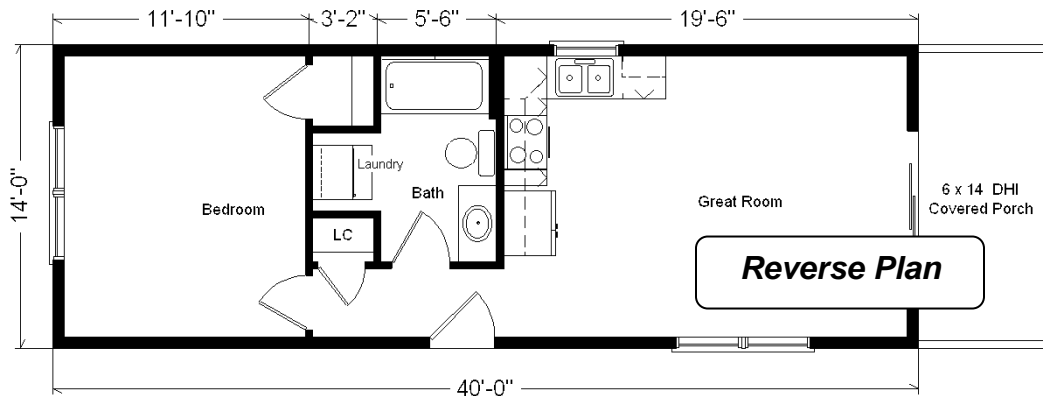

Model #3

14 x 40 CABIN
w/Optional 6' Porch
560 sq. ft.

Design Homes, Inc.

Prairie du Chien, WI

(#10273 -4-6)

Zone 1

Buy Display Model For:
\$53,835.00
(discounted 4,052.00!)

Base Price:	\$41,536.00
This Cabin Displays The Following Options:	
6' Porch	3,774.00
Vaulted Ceilings (Great Room)	571.00
Upgrade Carpet (Atwood)	178.00
LP Smartside (Chestnut)	4,370.00
Crown Molding	256.00
Hi-Def Kitchen Countertops	146.00
Pull-out Kit. Faucet (K15160-BN)	195.00
Laundry Hook-ups	428.00
Bath Fan w/Heat	47.00
Vanity Drawer Base	132.00
Brushed Nickel Package	495.00
Paddle Fan\Light (x3)	449.00
WeatherShield Windows	2,234.00
WeatherShield Fr. Patio Door	2,610.00
Painted Exterior Door (1 side)	136.00
50 Gal El. Water Heater	685.00
Exterior Door Credit	-355.00

Total With Options Shown: \$57,887.00

Price Includes: Delivery in Zone 1, Crane Work, All Blueprints, R55 Ceilings, R20 Exterior Walls, REAL Plywood Floors, Kohler Plumbing, Pella Windows, 200 Amp Service, All Applicable Tax and Much More!!