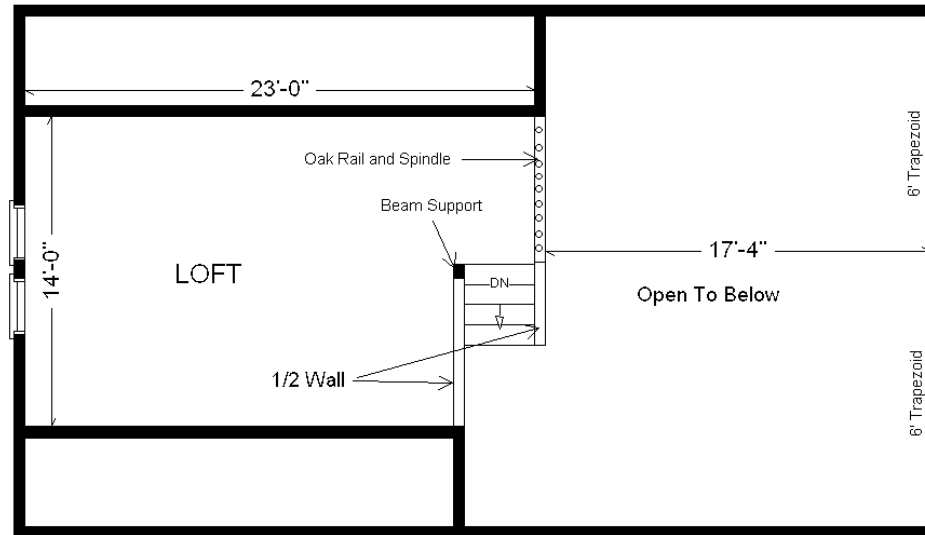

Color Information

Chestnut LP Siding, Almond Trim, Sand Lineals, Weatherwood Shingles, Bisque Bath, Bamboo Carpet, 91160 Vinyls, Nero Sink, Natural Oak Trim & Doors, Black Rangehood, Almond Pella Casement Windows, Natural Pine Car Siding on Ceiling/Walls, Golden Mascarello Countertop, ORB Hardware/Chrome Baths

July 2018 Rev

Buy Display Model

For:

$136,367.00!

(Discounted 15,152 !)

Price Includes: Up to 100 Mile Delivery, Crane Work, All Blueprints, R55 Ceilings, R20 Exterior Walls, Kohler Plumbing, Pella Windows, 200 Amp Service, All Applicable Tax and Much More!!