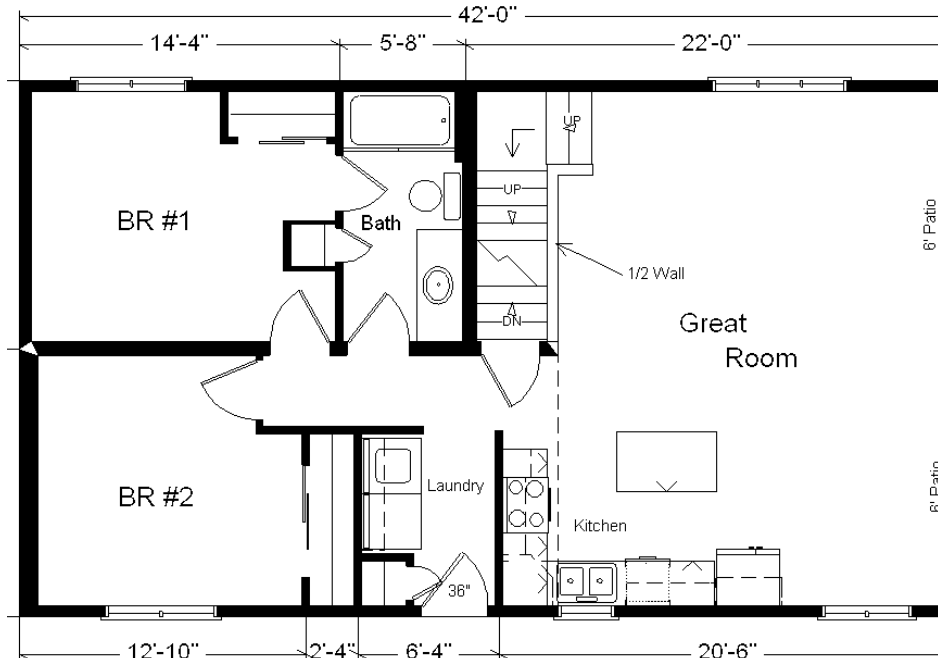

Model #5
Rustic Loft
 1,260 sq. ft.

Design Homes, Inc.

Clearwater, MN
 (#10450 -5-6)

Base Price:	\$130,916.00
This Home Displays The Following Options:	
LP Smartside Siding (1502 sf)	6,158.00
3.5" Window Lineals	976.00
Carpet Upgrade (Everything Nice)	1,950.00
DHI Paddle Fan/Light (x2)	367.00
Laundry Area w/Hickory Cabinets	940.00
Vanity Drawer Base	226.00
Pioneer Hickory Cabinets (disc.)	2,700.00
Hi-definition Kit. Countertops	263.00
Swan Quartz Kitchen Sink	332.00
Pull-down Kohler Kit. Faucet (ORB)	235.00
Crown Molding (19')	304.00
Custom Cabinets	245.00
Mullion Glass Cab. Door	128.00
Prefinished Oak Railing	490.00
6' Trapezoid Windows (x2)	1,752.00
Pella Vinyl Casement Windows	1,982.00
2 - 6' Pella Patio Doors	1,784.00
Paint 1 Side of Front Door	136.00
2nd Exterior Door Credit	-365.00

Total With Options Shown: \$151,519.00

Zone 2

MN #BC146710

Color Information

Chestnut LP Siding, Almond Trim, Sand Lineals, Weatherwood Shingles, Bisque Bath, Bamboo Carpet, 91160 Vinyls, Nero Sink, Natural Oak Trim & Doors, Black Rangehood, Almond Pella Casement Windows, Natural Pine Car Siding on Ceiling/Walls, Golden Mascarello Countertop, ORB Hardware/Chrome Baths

July 2018 Rev

Buy Display Model

For:

\$136,367.00!

(Discounted 15,152 !)

Price Includes: Up to 100 Mile Delivery, Crane Work, All Blueprints, R55 Ceilings, R20 Exterior Walls, Kohler Plumbing, Pella Windows, 200 Amp Service, All Applicable Tax and Much More!!