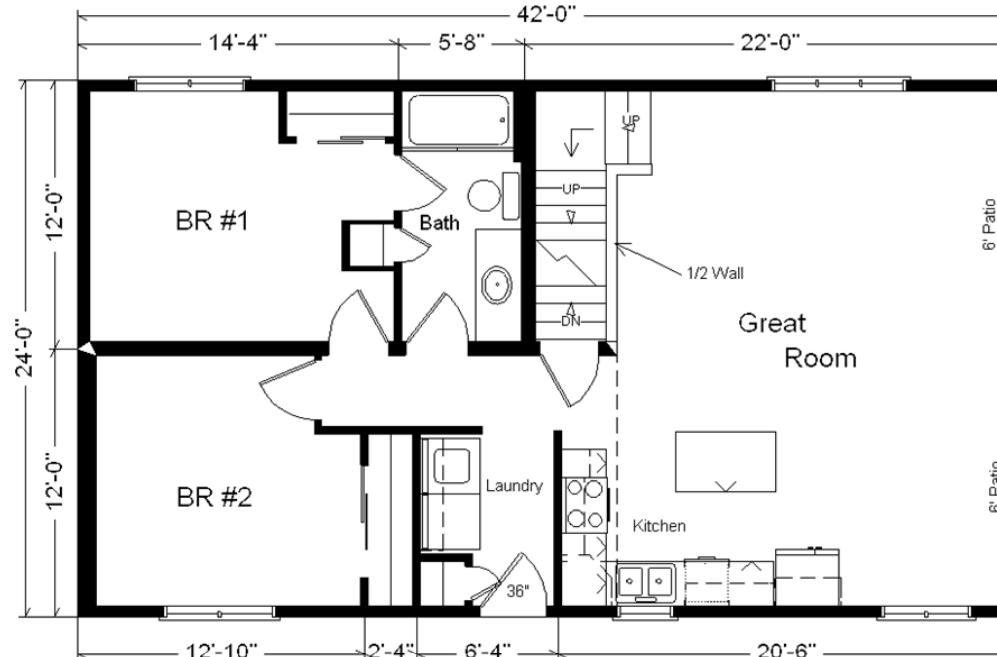

Color Information

Chestnut LP Siding, Almond Trim, Sand Lineals, Weatherwood Shingles, Bisque Bath, Bamboo Carpet, 91160 Vinyls, Nero Sink, Natural Oak Trim & Doors, Black Rangehood, Almond Pella Casement Windows, Natural Pine Car Siding on Ceiling/Walls, Golden Mascarello Countertop, ORB Hardware/Chrome Baths

Jan 2017

Price Includes: Delivery, Crane Work, All Blueprints, R49 Ceilings, R20 Exterior Walls, REAL Plywood Floors, Knotty Pine Ceilings and End Walls, Kohler Plumbing, Pella Windows, 200 Amp Service, All Applicable Tax and Much More!!

MN #BC146710