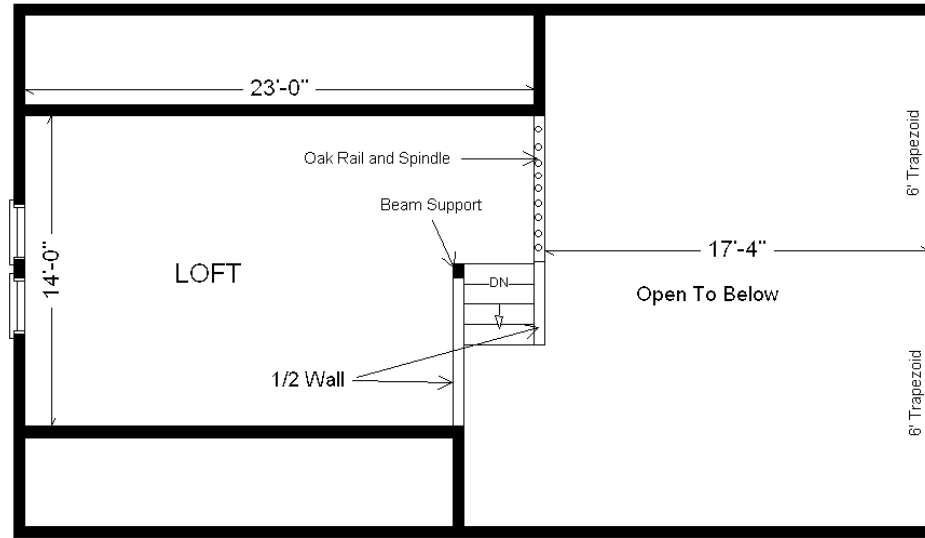

Color Information

Chestnut LP Siding, Almond Trim, Sand Lineals, Weatherwood Shingles, Bisque Bath, Bamboo Carpet, 91160 Vinyls, Nero Sink, Natural Oak Trim & Doors, Black Rangehood, Almond Pella Casement Windows, Natural Pine Car Siding on Ceiling/Walls, Golden Mascarello Countertop, ORB Hardware/Chrome Baths

Jan 2017

Price Includes: Delivery, Crane Work, All Blueprints, R49 Ceilings, R20 Exterior Walls, REAL Plywood Floors, Knotty Pine Ceilings and End Walls, Kohler Plumbing, Pella Windows, 200 Amp Service, All Applicable Tax and Much More!!

MN #BC146710