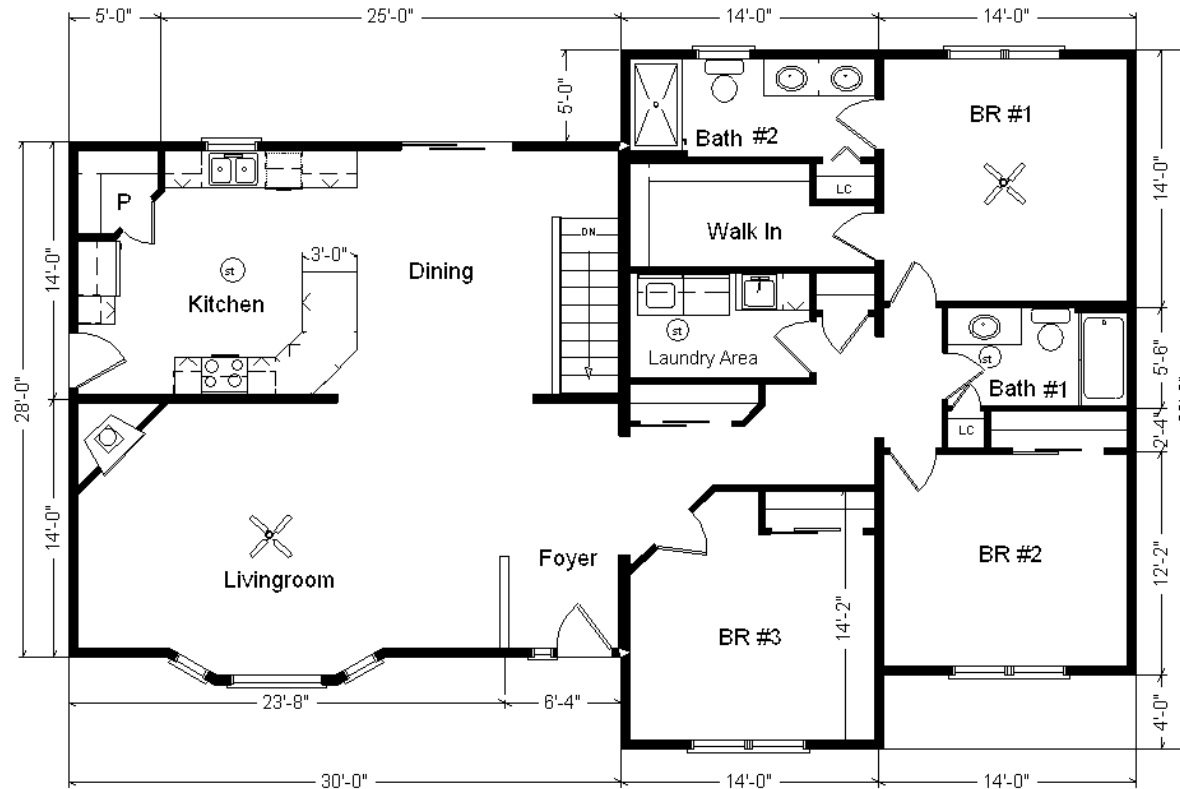

Base Price:	\$148,264.00
This Home Displays The Following Options:	
6/12 Roof Slope	3,234.00
Pella Impervia Dbl-hung Windows	2,652.00
Window and Door Lineals	893.00
Walk-out-Bay w/ Impervia Windows	3,404.00
Large Gable	1,995.00
Upgrade Carpet (Everything Nice)	2,038.00
Wood Floor (Foyer/Hallway)	1,133.00
6 Panel Oak Doors (x11)	2,354.00
Electric Fireplace	3,100.00
Vaulted Ceilings (LR, DR, Kit)	1,806.00
Premium Color Siding	660.00
Paddle Fan Light (x2)	367.00
4 LED Flush Lights on Dimmer	285.00
Hi-Definition Kit. Countertops	364.00
36" Wide Snack Bar	66.00
Swan Quartz Kitchen Sink	332.00
Pull-down Kit. Faucet (K560-BZ)	235.00
Cultured Granite Vanity Tops	590.00
WP Microwave (WMH310)	354.00
Laundry Area w/Cabinets	750.00
Laundry Sink/Base Cabinets	838.00
Rubbed Bronze Bath Package	920.00
Extra 3/4 Bath	2,450.00
Double Sink Vanity	725.00
5' Shower	175.00
Elongated Toilets (x2)	124.00
Shower Door (Bath #2)	285.00
Vanity Drawer bases (x3)	490.00
Nutone Tri-door Medicine Cabinets (x3)	630.00
Wentworth P. Glaze Maple Cabinets	5,768.00
2' of Extra Base Cabinets	628.00
Crown Molding (25')	400.00
Select Kit. Cabinet Option	567.00
Suntube (x3)	1,680.00
Upgrade Entry Door (SS684HRRP))	950.00
Sidelight 1/2 Glass (SS692HRRP)	1,247.00
6' Impervia Sliding Patio Door	2,177.00
Total With Options Shown:	\$194,930.00

Design Homes, Inc.

Model #6

28x66 4-sec. Ranch 1,848 sq. ft.

Clearwater, MN
(#10474 -6-4)

July 2018 Rev

Color Information

Spruce Siding, Almond Trim, Weatherwood Shingles, S. Wicker Lineals, Bisque Baths, #430 Vanity Tops, 91080 Vinyls, Nero Kit. Sink, Saddle Oak Trim & Doors, Black Micro, Pumppernickel Glaze Maple Cabinets, Bamboo Carpet, Fall Canyon Wood Flooring, Tan Pella Impervia Dbl-hung and Casement Windows, Antique Mascarello Countertop, Caledonia Granite FP Front