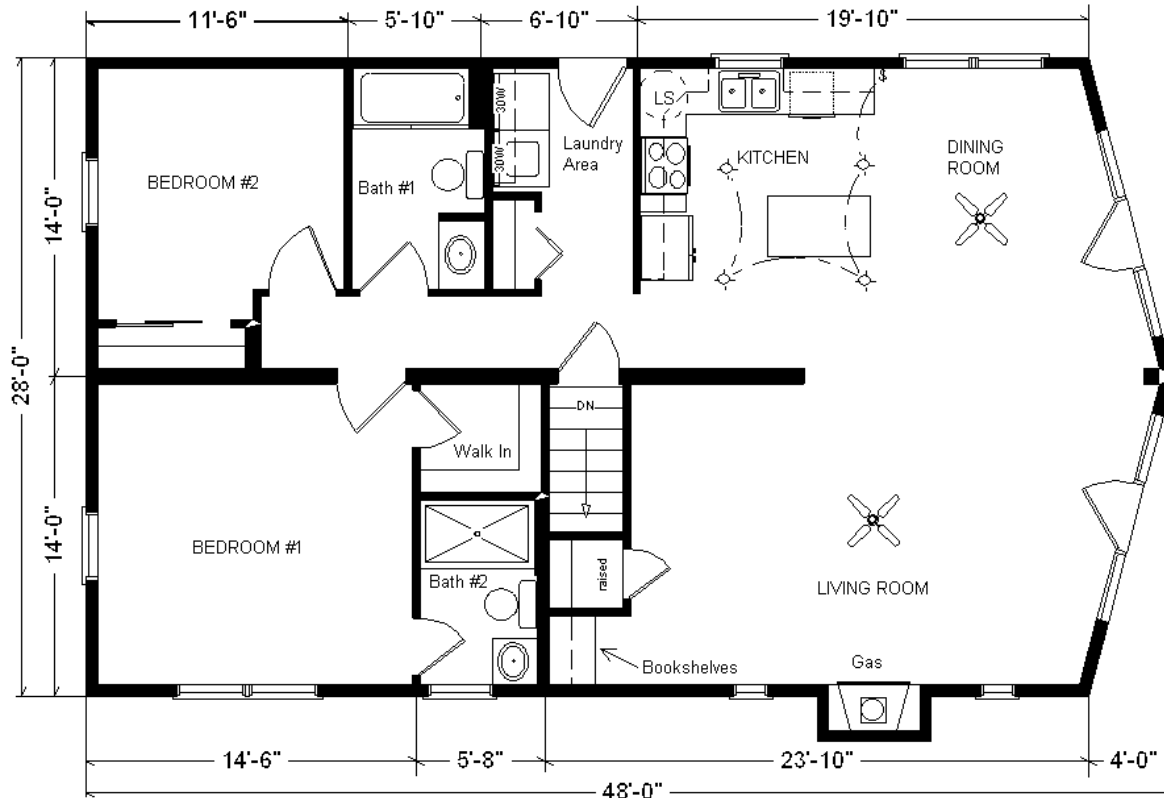

Model #1

28x48 Prow Ranch 1,288 sq. ft.

Design Homes, Inc.

Edgerton, WI
(#10492 -6-6)

MN #BC146710

Base Price:	\$99,648.00
This Home Displays The Following Options:	
Steel Roof	3,552.00
Outside Chimney Chase	1,350.00
Gas Fireplace	5,600.00
Vaulted Great Room w/Par. Trusses (R50)	1,811.00
LP Siding w/Diamond Coat Finish	4,114.00
Window and Door Lineals	430.00
Upgrade Carpet (E. Nice)	1,138.00
Pioneer Hickory Bookshelves (LR)	721.00
Wire for Electric Range	100.00
Ceiling Fan w/Lights (x2)	367.00
4 LED Can Lights on Dimmer (Kit)	285.00
Extra 3/4 Bath	2,450.00
Rubbed Bronze Bath Package	795.00
5' Shower Upgrade (Bath #2)	178.00
Shower Doors (Both Baths)	570.00
Dual Flush Toilet (Bath #2)	97.00
Vanity Drawer Base (Both Baths)	264.00
Cult. Granite Vanity Top (Bath #2)	118.00
Handicap Toilet (Bath #1)	215.00
Grab Bars (x2 Bath #1)	194.00
Laundry Area w/Hickory Cabinets	940.00
Pioneer Hickory Natural Cabinets	2,775.00
Crown Molding (19')	304.00
Hi Definition Kit. Countertops	255.00
Swan Quartz Sink (Nero)	332.00
Kohler Pull-down Kit. Faucet	235.00
Pella ProLine Windows	3,501.00
9' Trapezoid Windows (x2)	4,558.00
9 Hinged Patio Doors (x2 ProLine)	9,780.00
Exterior Door Credit	-355.00

Total With Options Shown: \$146,322.00

ZONES 1 & 2

Color Information
 LP Seal Siding, Almond Trim,
 Oyster Lineals, Light Stone Metal
 Roof,, Sand Carpet, Bisque Baths,
 #430 & #259 Vanity Tops,
 Black Appliances,
 Antique Mascarello Countertop,
 Sand Carpets,
 91160 Vinyl Flooring, Pella
 ProLine Windows w/Golden Oak
 Interiors, Caledonia FP Facade,
 Pioneer Hickory Natural Cabinets,
 Rubbed Bronze Package