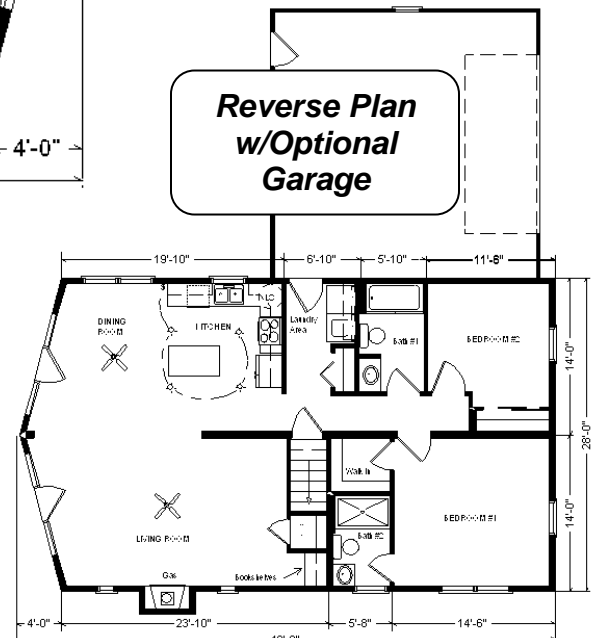

Color Information
LP Seal Siding, Almond Trim,
Oyster Lineals, Light Stone Metal
Roof,, Sand Carpet, Bisque Baths,
#430 & #259 Vanity Tops,
Black Appliances,
Antique Mascarello Countertop,
Sand Carpets,
91160 Vinyl Flooring, Pella
ProLine Windows w/Golden Oak
Interiors, Caledonia FP Facade,
Pioneer Hickory Natural Cabinets,
Rubbed Bronze Package

**Reverse Plan
w/Optional
Garage**