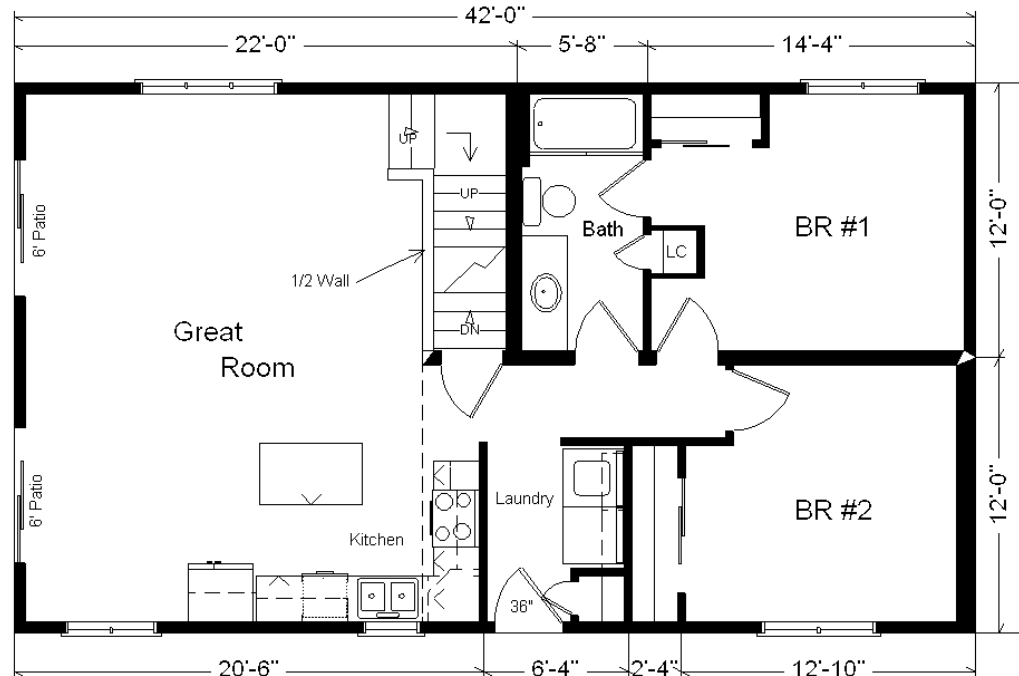

# Model #3

24x42 Finished Loft 1,260 sq. ft.

From Design Homes New Rustic Line!

# Design Homes, Inc.

Edgerton, WI

(#10449-5-6)

<b>Base Price:</b>	<b>\$116,550.00</b>
<b>This Home Displays The Following Options:</b>	
LP Smartside Siding (1502 sf)	4,657.00
3.5" Window Lineals	553.00
Carpet Upgrade (Everything Nice)	1,875.00
Laundry Area w/ Cabinets	750.00
Vanity Drawer Base( vddb)	226.00
Hi-Definition Kit. Countertops	255.00
Swan Quartz Sink (nero)	332.00
Pull-down Kohler Kit. Faucet (ORB)	235.00
Crown Molding (24')	384.00
Custom Cabinets	259.00
Mullion Glass Cab. Door	128.00
DHI Fan/Lights (x2)	367.00
Prefinished Oak Railing	490.00
6' Trapezoid Windows (x2)	1,700.00
2 - 6' Pella Patio Doors	2,188.00
Casement Windows (Encompass)	1,840.00
Painted Exterior Door (1 side)	136.00
2nd Exterior Door Credit	-355.00

**Total With Options Shown: \$132,570.00**

MN #BC146710

**ZONE 1**