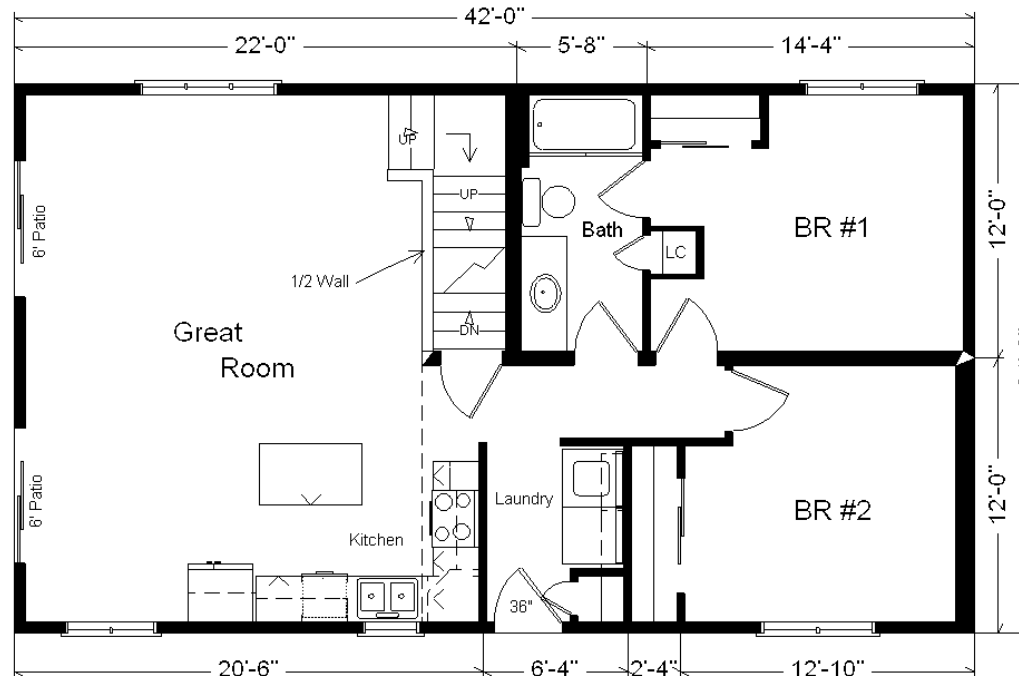

Model #3

24x42 Rustic Loft 1,260 sq. ft.

From Design Homes New Rustic Line!

Design Homes, Inc.

Edgerton, WI

(#10449-5-6)

Base Price: \$120,047.00

This Home Displays The Following Options:

LP Smartside Siding (1502 sf)	4,836.00
3.5" Window & Door Lineals	1,249.00
Carpet Upgrade (Everything Nice)	1,875.00
Laundry Area w/ Cabinets	750.00
Vanity Drawer Base(Vddb)	226.00
Hi-Definition Kit. Countertops	255.00
Swan Quartz Sink (nero)	332.00
Pull-down Kohler Kit. Faucet (ORB)	235.00
Crown Molding (24')	384.00
Custom Cabinets	268.00
Mullion Glass Cab. Door	128.00
DHI Fan/Lights (x2)	367.00
Prefinished Oak Railing	490.00
6' Trapezoid Windows (x2)	1,752.00
2 - 6' Pella Patio Doors	1,784.00
Casement Windows (Encompass)	1,982.00
Painted Exterior Door (1 side)	136.00
2nd Exterior Door Credit	-366.00

Total With Options Shown: \$136,730.00

MN #BC146710

ZONE 1

Color Information

LP Seal Siding, Almond Trim, Sand Lineals, Weatherwood Shingles, Bisque Bath, #259 Vanity, Bamboo Carpet, 91160 Vinyls, Nero Sink, Pecan Oak Trim & Doors, Black Rangehood, Pella Almond Casement Windows, Pecan Pine Car Siding on Ceiling/Walls, Antique Mascarello Contertop, ORB Hardware/Chrome Baths