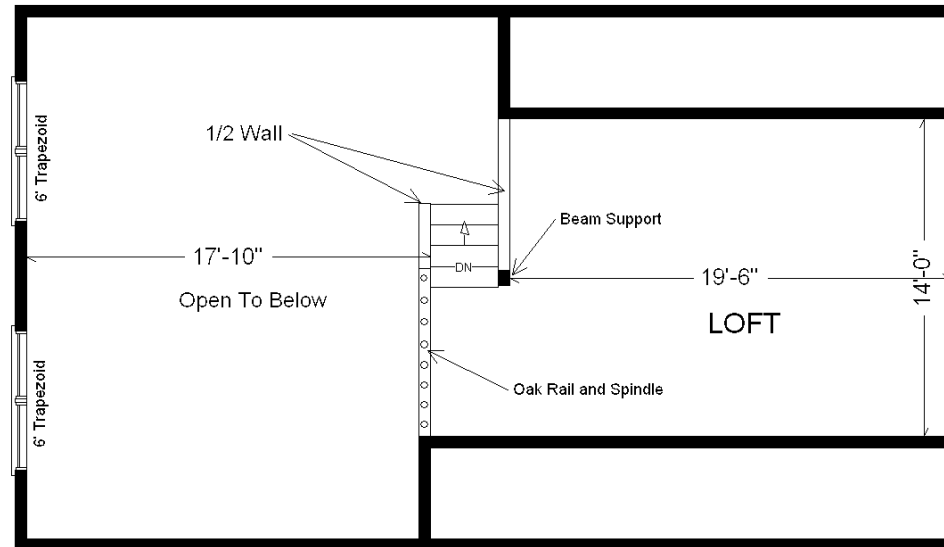

Model #3

Rustic Loft

1,260 sq. ft.

Design Homes, Inc.

Edgerton, WI

(#10449-5-6)

Base Price:	\$126,049.00
This Home Displays The Following Options:	
LP Smartside Siding (1502 sf)	4,836.00
3.5" Window & Door Lineals	1,249.00
Carpet Upgrade (Everything Nice)	1,875.00
Laundry Area w/ Cabinets	750.00
Vanity Drawer Base(VDDDB)	226.00
Hi-Definition Kit. Countertops	255.00
Swan Quartz Sink (nero)	332.00
Pull-down Kohler Kit. Faucet (ORB)	235.00
Crown Molding (24')	384.00
Custom Cabinets	268.00
Mullion Glass Cab. Door	128.00
DHI Fan/Lights (x2)	367.00
Prefinished Oak Railing	490.00
6' Trapezoid Windows (x2)	1,752.00
2 - 6' Pella Patio Doors	1,784.00
Casement Windows (Encompass)	1,982.00
Painted Exterior Door (1 side)	136.00
2nd Exterior Door Credit	-366.00

Total With Options Shown: \$142,732.00

MN #BC146710

ZONE 1

Color Information

LP Seal Siding, Almond Trim, Sand Lineals, Weatherwood Shingles, Bisque Bath, #259 Vanity, Bamboo Carpet, 91160 Vinyls, Nero Sink, Pecan Oak Trim & Doors, Black Rangehood, Pella Almond Casement Windows, Pecan Pine Car Siding on Ceiling/Walls, Antique Mascarello Contertop, ORB Hardware/Chrome Baths