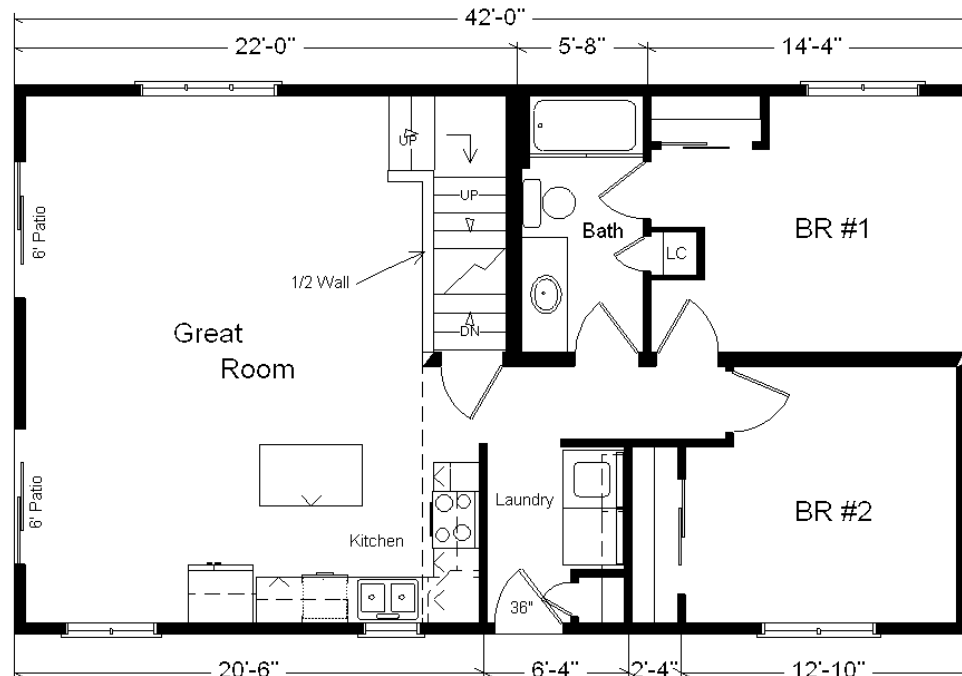

Model #3

Rustic Loft

1,260 sq. ft.

Design Homes, Inc.

Edgerton, WI

(#10449-5-6)

Base Price:	\$126,049.00
This Home Displays The Following Options:	
LP Smartside Siding (1502 sf)	4,836.00
3.5" Window & Door Lineals	1,249.00
Carpet Upgrade (Everything Nice)	1,875.00
Laundry Area w/ Cabinets	750.00
Vanity Drawer Base(VDDDB)	226.00
Hi-Definition Kit. Countertops	255.00
Swan Quartz Sink (nero)	332.00
Pull-down Kohler Kit. Faucet (ORB)	235.00
Crown Molding (24')	384.00
Custom Cabinets	268.00
Mullion Glass Cab. Door	128.00
DHI Fan/Lights (x2)	367.00
Prefinished Oak Railing	490.00
6' Trapezoid Windows (x2)	1,752.00
2 - 6' Pella Patio Doors	1,784.00
Casement Windows (Encompass)	1,982.00
Painted Exterior Door (1 side)	136.00
2nd Exterior Door Credit	-366.00

Total With Options Shown: \$142,732.00

MN #BC146710

ZONE 1

Color Information

LP Seal Siding, Almond Trim, Sand Lineals, Weatherwood Shingles, Bisque Bath, #259 Vanity, Bamboo Carpet, 91160 Vinyls, Nero Sink, Pecan Oak Trim & Doors, Black Rangehood, Pella Almond Casement Windows, Pecan Pine Car Siding on Ceiling/Walls, Antique Mascarello Contertop, ORB Hardware/Chrome Baths

July. 2018

Price Includes: Delivery in Zone 1, Crane Work, All Blueprints, R50 Ceilings, R20 Exterior Walls, Knotty Pine Ceiling and End Walls, Kohler Plumbing, Pella Windows, 200 Amp Service, All Applicable Tax and Much More!!