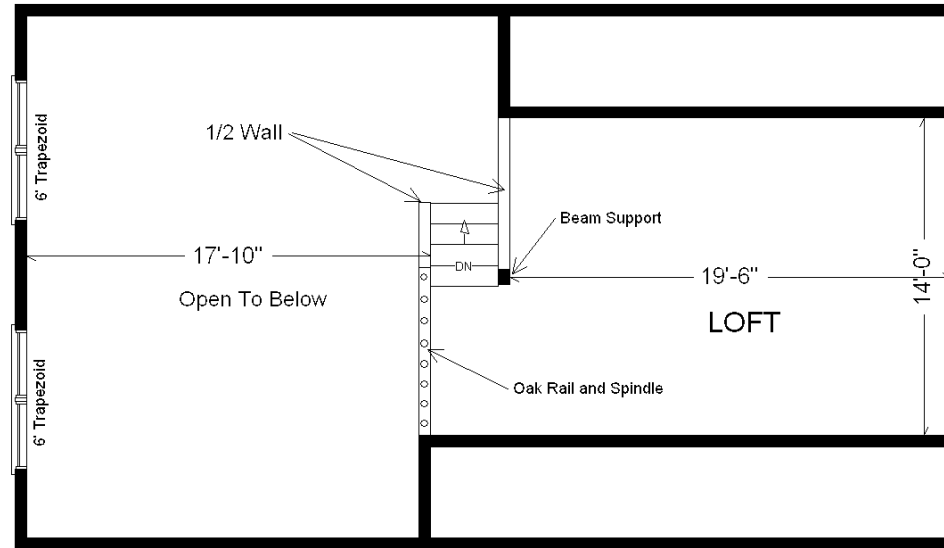

Base Price:	$116,550.00
This Home Displays The Following Options:	
LP Smartside Siding (1502 sf)	4,657.00
3.5" Window Lineals	553.00
Carpet Upgrade (Everything Nice)	1,875.00
Laundry Area w/ Cabinets	750.00
Vanity Drawer Base(vddb)	226.00
Hi-Definition Kit. Countertops	255.00
Swan Quartz Sink (nero)	332.00
Pull-down Kohler Kit. Faucet (ORB)	235.00
Crown Molding (24')	384.00
Custom Cabinets	259.00
Mullion Glass Cab. Door	128.00
DHI Fan/Lights (x2)	367.00
Prefinished Oak Railing	490.00
6' Trapezoid Windows (x2)	1,700.00
2 - 6' Pella Patio Doors	2,188.00
Casement Windows (Encompass)	1,840.00
Painted Exterior Door (1 side)	136.00
2nd Exterior Door Credit	-355.00

Total With Options Shown: $132,570.00

MN #BC146710

ZONE 1