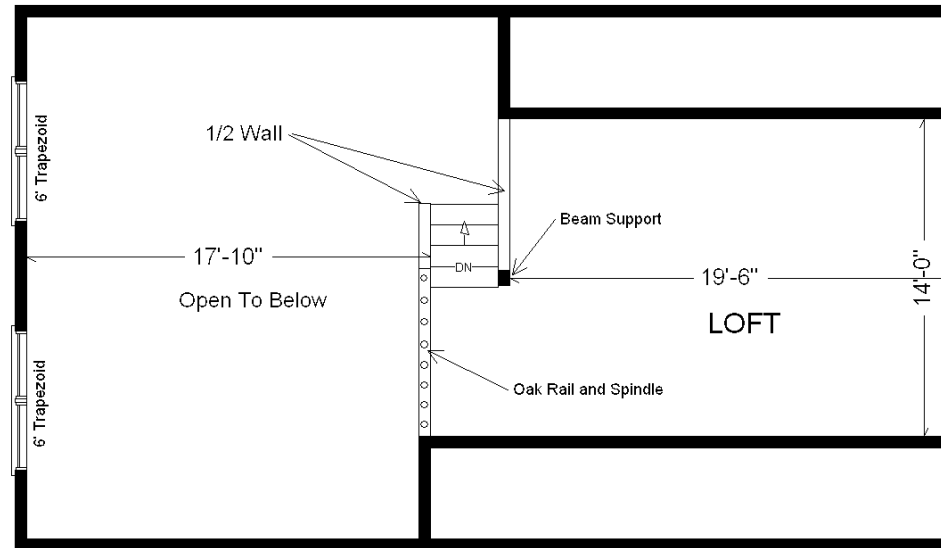

Base Price: $120,047.00

This Home Displays The Following Options:

LP Smartside Siding (1502 sf)	4,836.00
3.5" Window & Door Lineals	1,249.00
Carpet Upgrade (Everything Nice)	1,875.00
Laundry Area w/ Cabinets	750.00
Vanity Drawer Base(Vddb)	226.00
Hi-Definition Kit. Countertops	255.00
Swan Quartz Sink (nero)	332.00
Pull-down Kohler Kit. Faucet (ORB)	235.00
Crown Molding (24')	384.00
Custom Cabinets	268.00
Mullion Glass Cab. Door	128.00
DHI Fan/Lights (x2)	367.00
Prefinished Oak Railing	490.00
6' Trapezoid Windows (x2)	1,752.00
2 - 6' Pella Patio Doors	1,784.00
Casement Windows (Encompass)	1,982.00
Painted Exterior Door (1 side)	136.00
2nd Exterior Door Credit	-366.00

Total With Options Shown: $136,730.00

MN #BC146710

ZONE 1