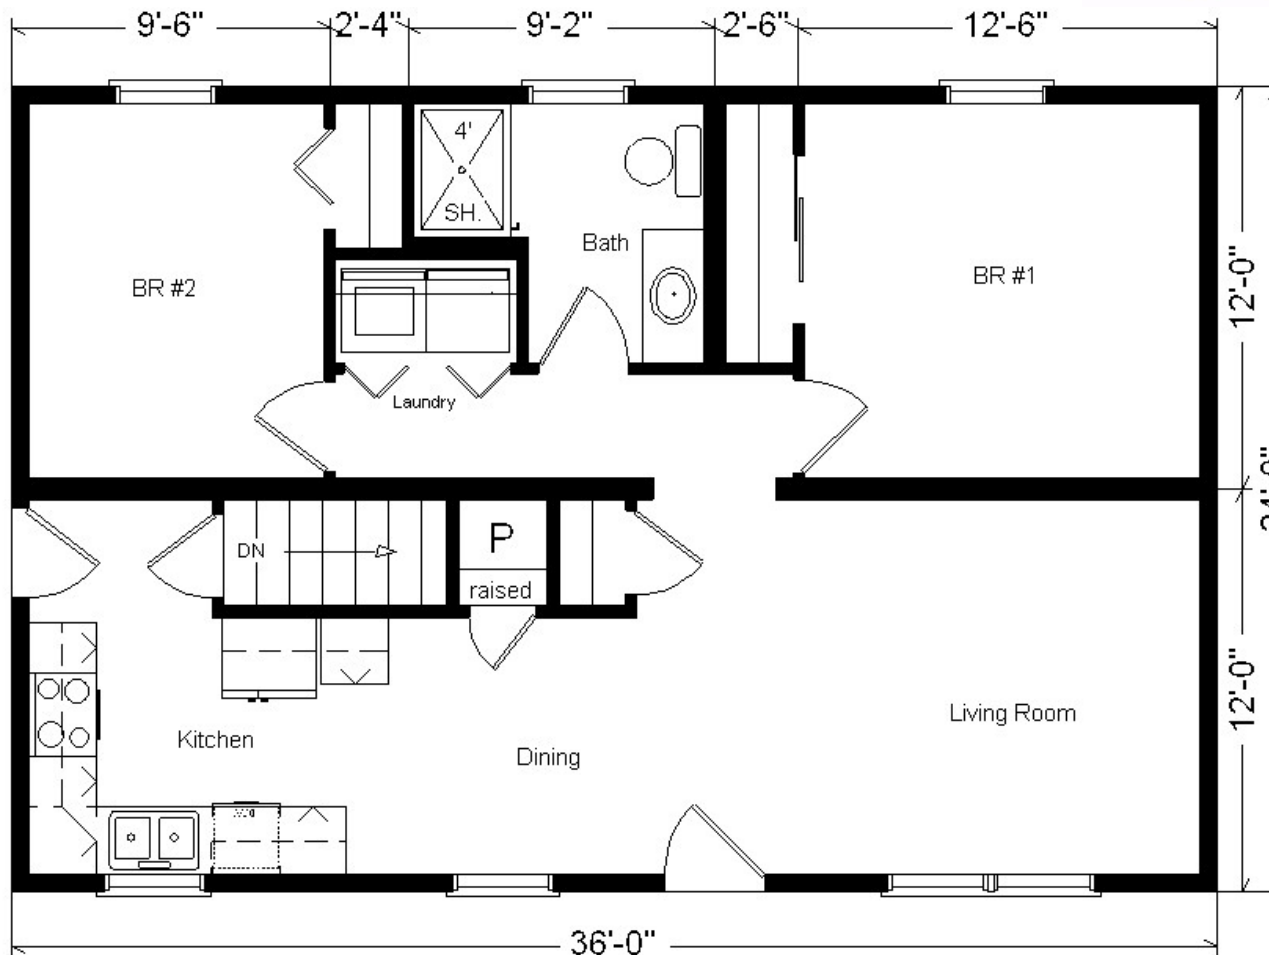

Design Homes, Inc.

Edgerton, WI
 (#10500-6-6)

MN #BC146710

Price Includes:
 Delivery in Zone 1,
 Crane Work, All
 Blueprints, R55
 Ceilings, R20
 Exterior Walls, REAL
 Plywood Floors,
 Kohler Plumbing,
 Pella Windows, 200
 Amp Service, All
 Applicable Tax and
 Much More!!

Model For Sale!

Color Information
 Nat. Clay Siding, Clay Trim, Weatherwood Shingles, Black Shutters, SS Sink
 and White Rangehood, Saddle Oak Trim & Doors, White Bath, #150 Vanity
 Top, Truffle Carpet, 91181 Vinyls, Almond Pella Sgl-hung Windows, Brushed
 Nickel Hardware, Natural Limestone Countertop

ZONE 1

Model #4
24 x 36 Classic Ranch
864 sq. ft.

Base Price: \$64,868.00

This Home Displays The Following Options:

Shutters	378.00
Laundry Area w/Shelf	428.00

Total With Options Shown: \$65,674.00

NOTE...Heating Systems are optional
 on all Design Home's Rustic and Basic
 Series in Zone 1

**Reverse Plan
 Shown**

Feb 2018