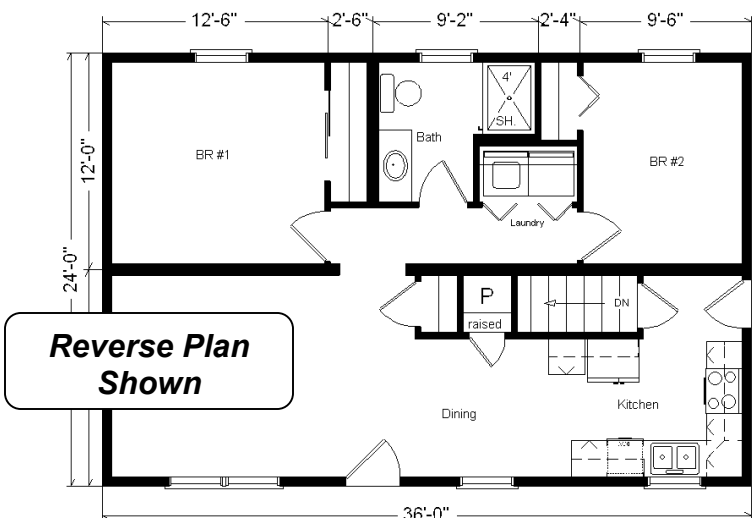

ZONE 1

Model #4
24 x 36 Classic Ranch
864 sq. ft.

Base Price: \$64,868.00

This Home Displays The Following Options:

Shutters	378.00
Laundry Area w/Shelf	428.00

Total With Options Shown: \$65,674.00

NOTE...Heating Systems are optional
 on all Design Home's Rustic and Basic
 Series in Zone 1

**Reverse Plan
 Shown**

Feb 2018