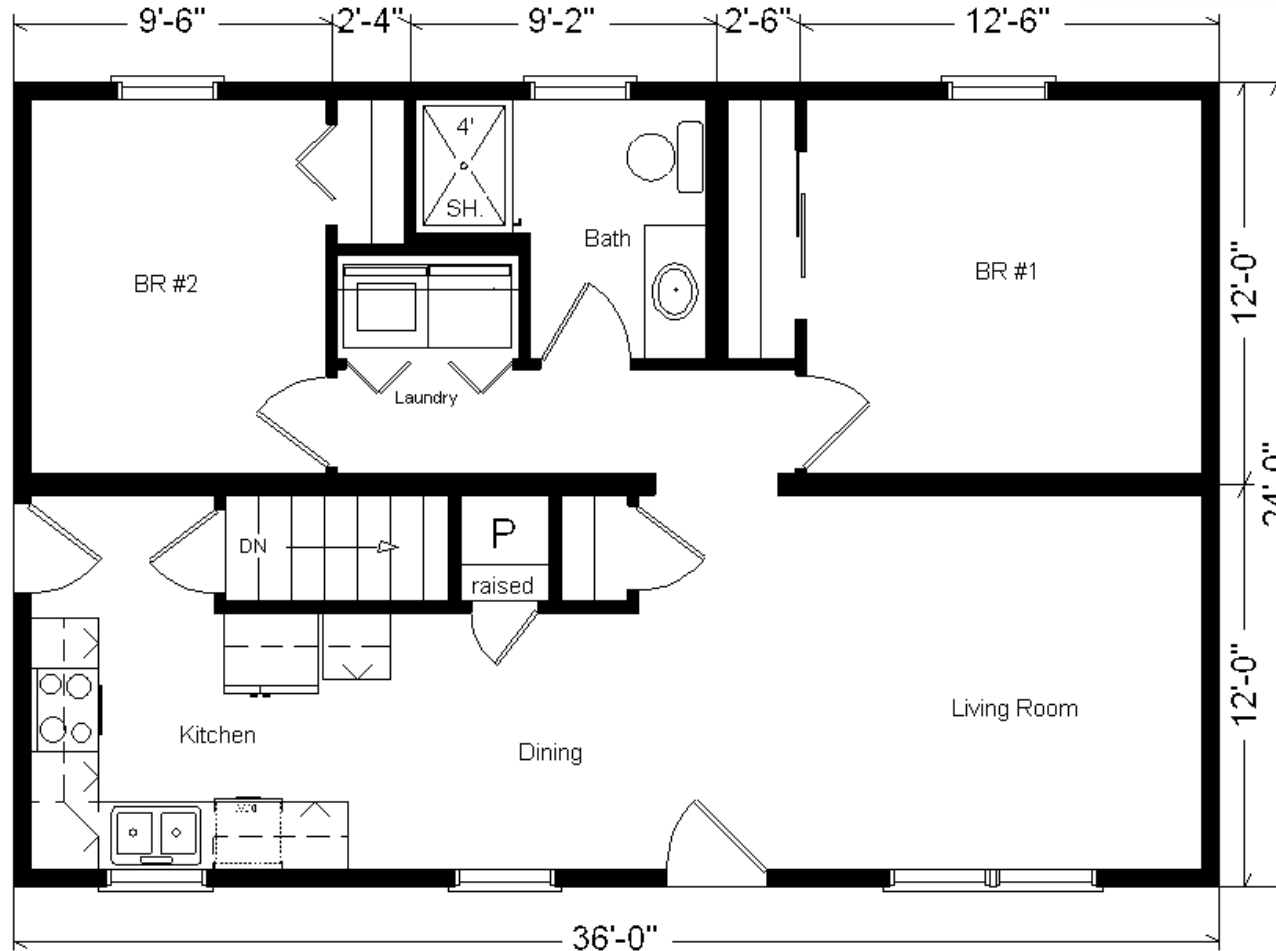

Model #4
24 x 36 Basic Ranch
864 sq. ft.

Design Homes, Inc.

Edgerton, WI
 (#10500-6-6)

MN #BC146710

Base Price:	\$62,979.00
This Home Displays The Following Options:	
Laundry Area w/Shelf	428.00
Total With Options Shown:	\$63,407.00

NOTE...Heating Systems are optional on all Design Home's Rustic and Basic Series in Zone 1

Price Includes:
 Delivery in Zone 1,
 Crane Work, All
 Blueprints, R55
 Ceilings, R20
 Exterior Walls, REAL
 Plywood Floors,
 Kohler Plumbing,
 Pella Windows, 200
 Amp Service, All
 Applicable Tax and
 Much More!!

**Reverse Plan
 Shown**

Jan 2017

Color Information
Nat. Clay Siding, Clay Trim, Weatherwood Shingles, Black Shutters, SS Sink and White Rangehood, Saddle Oak Trim & Doors, White Bath, #150 Vanity Top, Truffle Carpet, 91181 Vinyls, Almond Pella Sgl-hung Windows, Brushed Nickel Hardware, Natural Limestone Countertop

ZONE 1