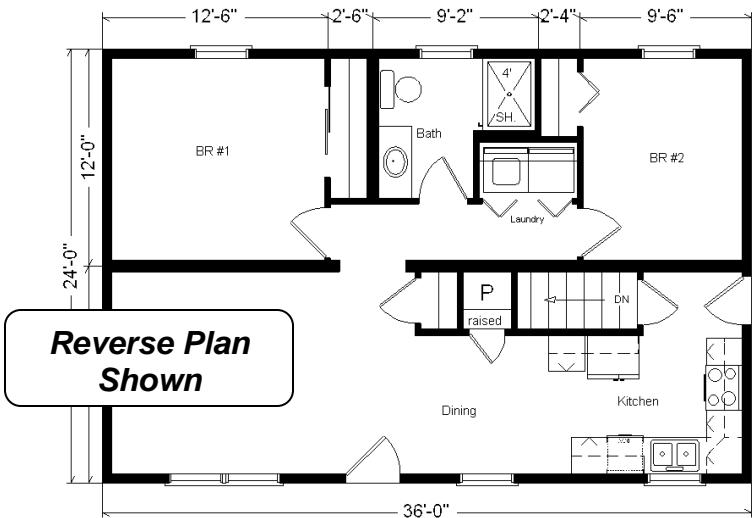

Model #4
24 x 36 Basic Ranch
864 sq. ft.

Design Homes, Inc.

Edgerton, WI
 (#10500-6-6)

MN #BC146710

Base Price:	\$62,979.00
This Home Displays The Following Options:	
Laundry Area w/Shelf	428.00
Total With Options Shown:	\$63,407.00

NOTE...Heating Systems are optional on all Design Home's Rustic and Basic Series in Zone 1

Price Includes:
 Delivery in Zone 1,
 Crane Work, All
 Blueprints, R55
 Ceilings, R20
 Exterior Walls, REAL
 Plywood Floors,
 Kohler Plumbing,
 Pella Windows, 200
 Amp Service, All
 Applicable Tax and
 Much More!!