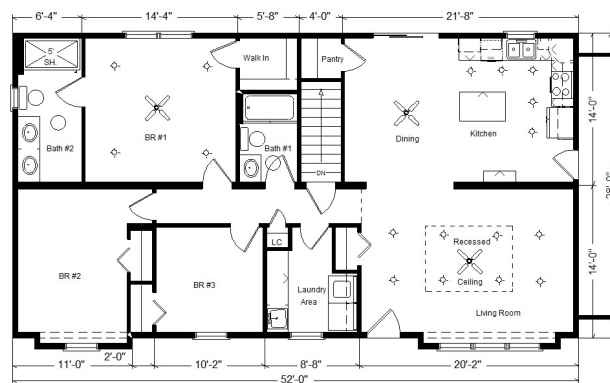

Reverse Plan w/Optional Garage

Buy Display Model For:
$159,657.00!
(Discounted 20,949 !)

Price Includes: Delivery up to 100 miles, Crane Work, All Blueprints, R55 Ceilings, R21 Exterior Walls, Kohler Plumbing, Pella Windows, 200 Amp Service, All Applicable Tax and Much More!!