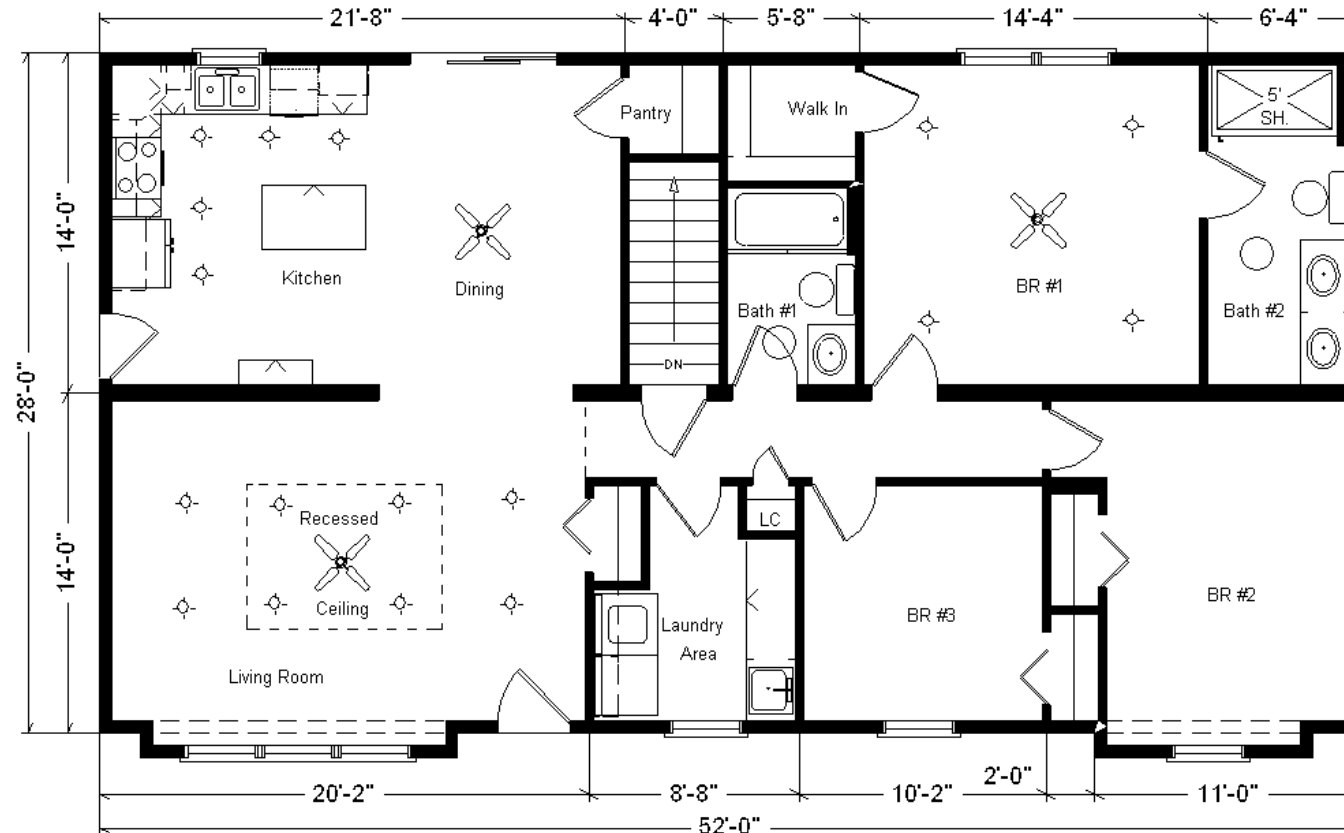

Base Price: \$119,804.00

This Home Displays The Following Options:

6/12 Roof Slope	2,548.00
9' Ceilings	2,781.00
Large Gable	1,995.00
Medium Gable	1,456.00
2 - 1' Bump-out Rooms	1,718.00
Premium Color Vinyl Siding	701.00
Window Lineals (x10)	630.00
Pella Lifestyle Windows	3,649.00
Pella 6' Patio Door	2,786.00
2' Octagon Window (Bath #2)	592.00
Window Grilles (x9)	702.00
Carpet Upgrade (Everything Nice)	1,275.00
Hardwood Floor (Kit, Din, BR1)	4,455.00
3 Panel Oak Doors (x13)	2,782.00
Recessed Ceiling w/Crown Mould(LR)	874.00
Paddle Fan Light (x3)	530.00
Recessed LED Lights (x17)	1,105.00
2 Dimmer Switches	50.00
Laundry Area w/Upgrade Cabinets	1,410.00
SS Laundry Sink/Faucet	326.00
7' of Base Cabinets in Laundry	1,904.00
Extra 3/4 Bath	2,450.00
5' Shower Upgrade	178.00
Dbl. Vanity Sink (Bath #2)	725.00
Recessed Medicine Cabinet (x2)	130.00
Cultured Granite Vanity Tops	502.00
Vanity Drawer Bases (x3)	396.00
Brushed Nickel Bath Package	920.00
Wentworth Maple Cabinets	5,768.00
36" Utility Cabinet/Pantry	1,492.00
APC Cabinet Option	1,494.00
Custom Cabinets	296.00
Quartz Kitchen Countertops	4,226.00
Roundover Edge on Quartz Tops	560.00
Pulldown Kohler Faucet	235.00
Ceramic Tile Backsplash	350.00
Crown Molding (25')	400.00
Mullion Glass Doors	298.00
SS Appliance Package w/Gas Range	3,265.00
Suntube (x2)	1,120.00
Upgrade Front Door (Regency)	1,456.00
Painted Exterior Doors (1 Side)	272.00

Total With Options Shown: \$180,606.00

Design Homes, Inc.

Model #5
28x52 Ranch 1,476 sq. ft.

Edgerton, WI
(#10525 -6- 6)

Oct. 2020

Color Information

Autumn Red Vinyl Siding, Clay Trim, Clay Corners, Heather Blend Shingles, Clay Window Lineals, SS Sink, Saddle Oak Trim & Doors, Pump. Glaze Cabinetry, Toasted Antique Island, Bisque Baths, #431 Vanity Tops, Bamboo Carpet, 91181 Vinyl Floors, Fall Canyon Wood Floors, Putty Pella Dbl-hung Windows w/Saddle Stain Interiors, SS Appliances, Rolling Stone Quartz Countertop w/ Bourbon Quartz Top on Island