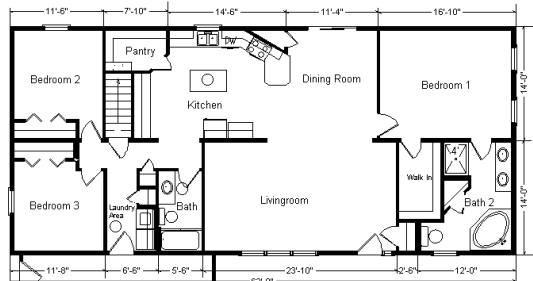

Model #1

28x62 Ranch 1,736 sq. ft.

Design Homes, Inc.

Eldridge, IA
 (#10335 -4-6)

Base Price:	\$123,700.00
This Home Displays The Following Options:	
6/12 Roof Slope	3,038.00
Hip Roofs	4,068.00
Double Gable	1,819.00
Premium Color Siding	543.00
Window and Door Lineals	775.00
Upgrade Carpet (Adaptation)	1,085.00
Laminate Tile (Kit, DR, Utility, Foyer)	3,092.00
Vaulted Ceilings (LR, DR, Kit)	1,595.00
6 Panel Oak Doors (whole house)	4,515.00
Hi-Definition Kitchen Countertops	458.00
Quartz Kitchen Sink	332.00
Laundry Area w/Cherry Arch Cabinets	1,220.00
Wire for El. Range	100.00
Brush Nickel Bath Package	1,165.00
Extra 3/4 Bath	2,450.00
Capella Corner Whirlpool	3,200.00
Double Sink Vanity	725.00
Vanity Base Drawers (x3)	396.00
Shower Door (Bath #2)	285.00
Cultured Granite Vanity Tops (10')	590.00
Seneca Ridge Cherry Arch Cider Cabinets	4,265.00
8.5' Extra Base Cabinets	1,853.00
7.5' Extra Wall Cabinets	1,215.00
Deluxe Drawers/Plywood Ends (Kitchen)	1,450.00
Crown Molding Above Kit Cabinets (30')	480.00
8' Mullion Glass Door Wall Cabinets	680.00
Pull-down Kit. Faucet (K560BN)	235.00
WP SS Dishwasher (WDF320)	674.00
WP SS Microwave (WMH310)	404.00
Suntube (x3)	1,680.00
Pella Proline Windows	3,611.00
Pella Proline 6' Patio Door	2,786.00
Painted Exterior Doors (1 side)	272.00
Painted Sidelight (1 side)	116.00
Upgrade Front Entry Door (S684HRRN)	325.00
Sidelight 1/2 Glass (S692HRRN)	772.00
Total With Options Shown:	\$175,969.00

ZONE 1

**Reverse Plan
 w/Optional
 Garage Shown**

Feb. 2018

**Price Includes: 100 Mile Delivery,
 Crane Work, All Blueprints, R55
 Ceilings, R20 Exterior Walls, REAL
 Plywood Floors, Kohler Plumbing,
 Pella Windows, 200 Amp Service,
 All Applicable Tax and Much
 More!!**