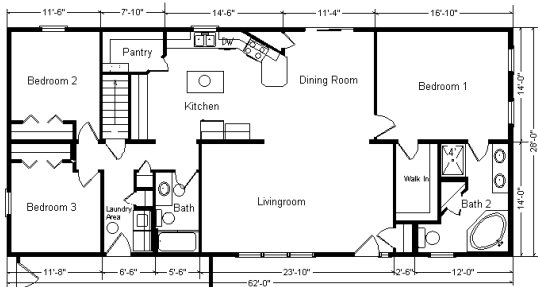

**Reverse Plan
w/Optional
Garage Shown**

Jan 2017

**Price Includes: 100 Mile Delivery,
Crane Work, All Blueprints, R55
Ceilings, R20 Exterior Walls, REAL
Plywood Floors, Kohler Plumbing,
Pella Windows, 200 Amp Service,
All Applicable Tax and Much
More!!**

MN #BC146710

**Buy Display Model
For:
$156,667.00!
(discounted 13,623.00!)**

Total With Options Shown: $170,290.00