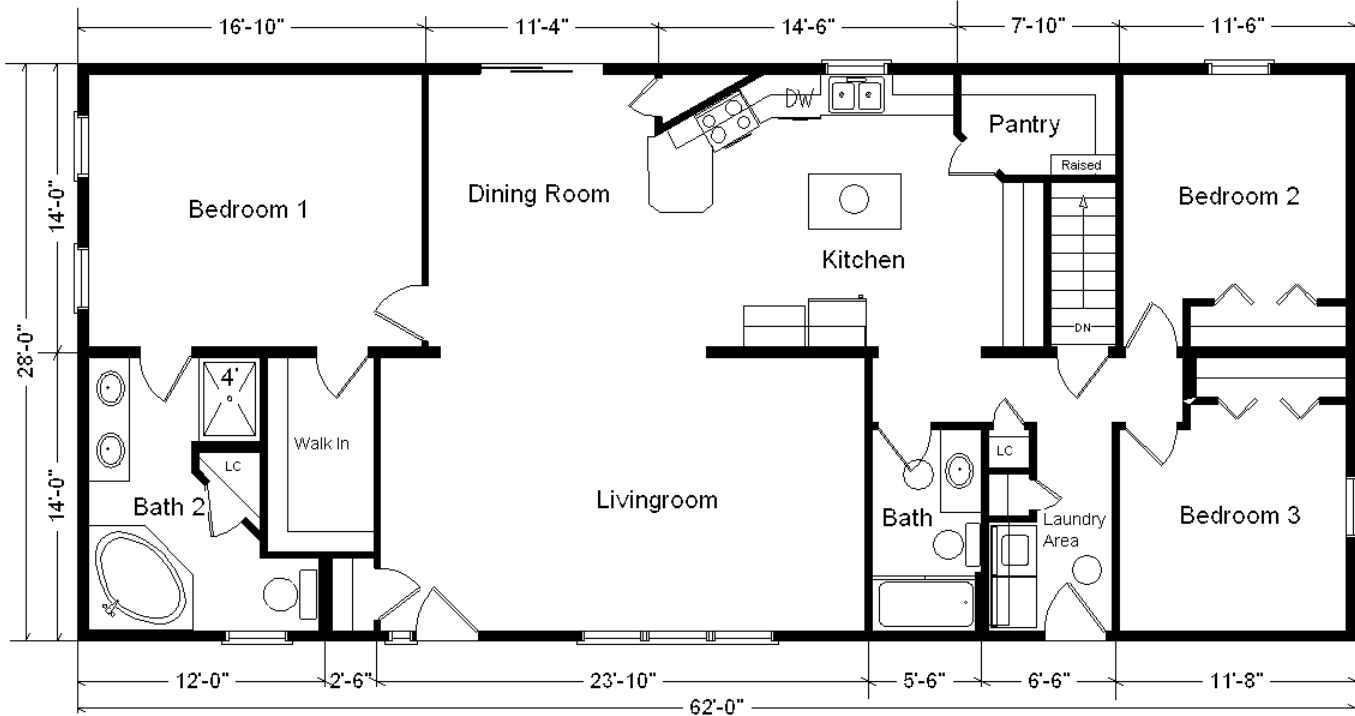

Model #1

28x62 Ranch 1,736 sq. ft.

Design Homes, Inc.

Eldridge, IA
 (#10335 -4-6)

Base Price:	\$118,942.00
This Home Displays The Following Options:	
6/12 Roof Slope	2,976.00
Hip Roofs	3,912.00
Large Gable	1,400.00
Extra Gable Detail	209.00
Premium Color Siding	526.00
Window and Door Lineals	613.00
Upgrade Carpet (Adaptation)	1,085.00
Laminate Tile (Kit, DR, Utility, Foyer)	3,092.00
Vaulted Ceilings (LR, DR, Kit)	1,550.00
6 Panel Oak Doors (whole house)	4,515.00
Hi-Definition Kitchen Countertops	458.00
Quartz Kitchen Sink	332.00
Laundry Area w/Cherry Arch Cabinets	1,220.00
Wire for El. Range	100.00
Brush Nickel Bath Package	1,165.00
Extra 3/4 Bath	2,450.00
Capella Corner Whirlpool	3,200.00
Double Sink Vanity	725.00
Vanity Base Drawers (x3)	396.00
Shower Door (Bath #2)	285.00
Cultured Granite Vanity Tops (10')	590.00
Seneca Ridge Cherry Arch Cider Cabinets	4,265.00
8.5' Extra Base Cabinets	1,853.00
7.5' Extra Wall Cabinets	1,215.00
Deluxe Drawers/Plywood Ends (Kitchen)	1,450.00
Crown Molding Above Kit Cabinets (30')	480.00
8' Mullion Glass Door Wall Cabinets	680.00
Pull-down Kit. Faucet (K560BN)	235.00
WP SS Dishwasher (WDF320)	674.00
WP SS Microwave (WMH310)	404.00
Suntube (x3)	1,680.00
Pella Proline Windows	3,423.00
Pella Proline 6' Patio Door	2,705.00
Painted Exterior Doors (1 side)	272.00
Painted Sidelight (1 side)	116.00
Upgrade Front Entry Door (S684HRRN)	325.00
Sidelight 1/2 Glass (S692HRRN)	772.00

ZONE 1

**Reverse Plan
 w/Optional
 Garage Shown**

Jan 2017

**Price Includes: 100 Mile Delivery,
 Crane Work, All Blueprints, R55
 Ceilings, R20 Exterior Walls, REAL
 Plywood Floors, Kohler Plumbing,
 Pella Windows, 200 Amp Service,
 All Applicable Tax and Much
 More!!**