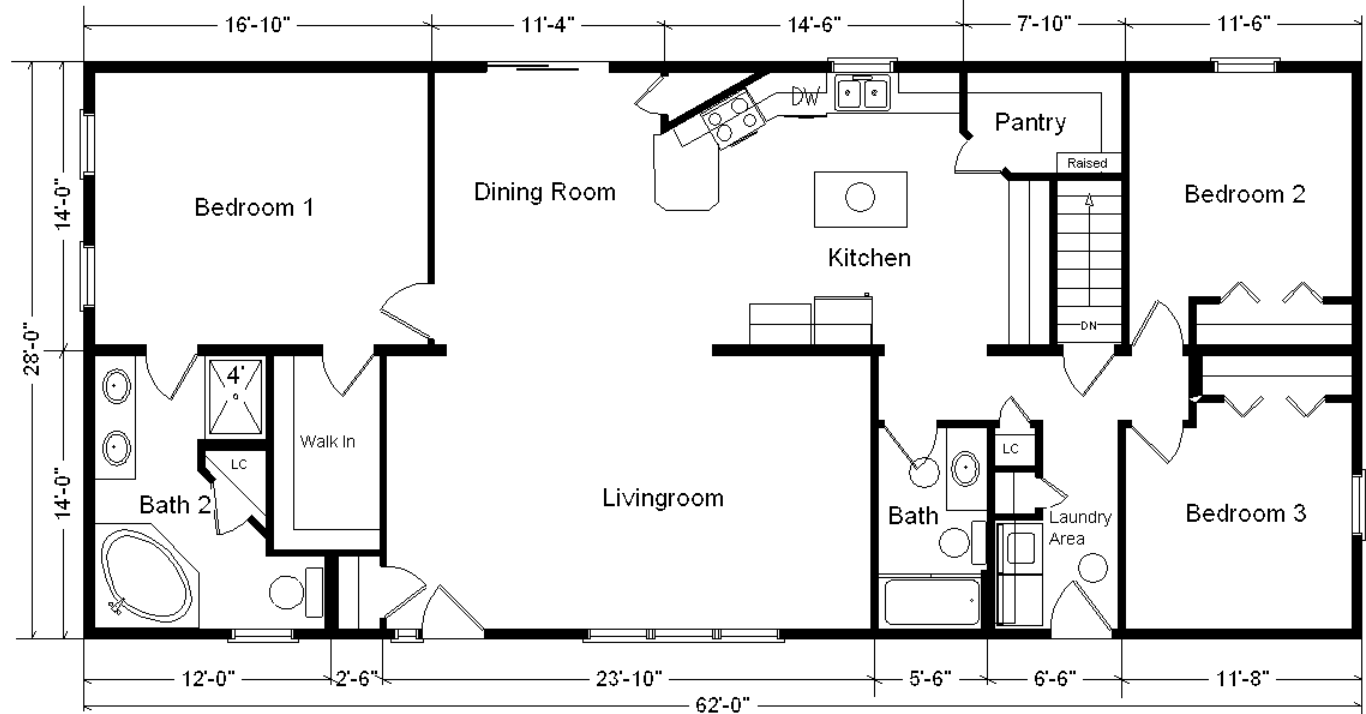

Model #1

28x62 Ranch 1,736 sq. ft.

Design Homes, Inc.

Eldridge, IA
 (#10335 -4-6)

Base Price:	\$123,700.00
This Home Displays The Following Options:	
6/12 Roof Slope	3,038.00
Hip Roofs	4,068.00
Double Gable	1,819.00
Premium Color Siding	543.00
Window and Door Lineals	775.00
Upgrade Carpet (Adaptation)	1,085.00
Laminate Tile (Kit, DR, Utility, Foyer)	3,092.00
Vaulted Ceilings (LR, DR, Kit)	1,595.00
6 Panel Oak Doors (whole house)	4,515.00
Hi-Definition Kitchen Countertops	458.00
Quartz Kitchen Sink	332.00
Laundry Area w/Cherry Arch Cabinets	1,220.00
Wire for El. Range	100.00
Brush Nickel Bath Package	1,165.00
Extra 3/4 Bath	2,450.00
Capella Corner Whirlpool	3,200.00
Double Sink Vanity	725.00
Vanity Base Drawers (x3)	396.00
Shower Door (Bath #2)	285.00
Cultured Granite Vanity Tops (10')	590.00
Seneca Ridge Cherry Arch Cider Cabinets	4,265.00
8.5' Extra Base Cabinets	1,853.00
7.5' Extra Wall Cabinets	1,215.00
Deluxe Drawers/Plywood Ends (Kitchen)	1,450.00
Crown Molding Above Kit Cabinets (30')	480.00
8' Mullion Glass Door Wall Cabinets	680.00
Pull-down Kit. Faucet (K560BN)	235.00
WP SS Dishwasher (WDF320)	674.00
WP SS Microwave (WMH310)	404.00
Suntube (x3)	1,680.00
Pella Proline Windows	3,611.00
Pella Proline 6' Patio Door	2,786.00
Painted Exterior Doors (1 side)	272.00
Painted Sidelight (1 side)	116.00
Upgrade Front Entry Door (S684HRRN)	325.00
Sidelight 1/2 Glass (S692HRRN)	772.00
Total With Options Shown:	\$175,969.00

ZONE 1

**Reverse Plan
 w/Optional
 Garage Shown**

Feb. 2018

**Price Includes: 100 Mile Delivery,
 Crane Work, All Blueprints, R55
 Ceilings, R20 Exterior Walls, REAL
 Plywood Floors, Kohler Plumbing,
 Pella Windows, 200 Amp Service,
 All Applicable Tax and Much
 More!!**