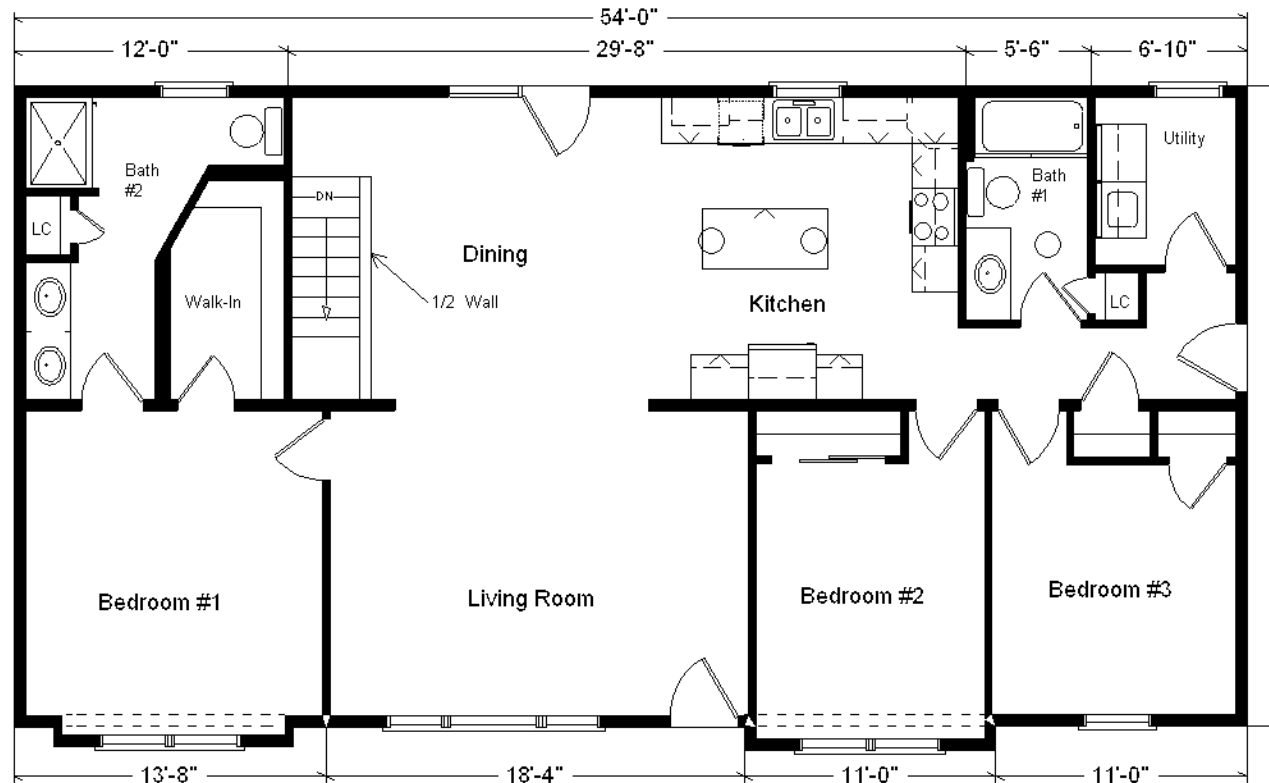

<b>Base Price:</b>	<b>\$108,334.00</b>
<b>This Home Displays The Following Options:</b>	
6/12 Roof Slope	2,592.00
Double Gable	1,749.00
Large Gable	1,400.00
2-1' Bump-out Rooms	1,652.00
Premium Color Siding	464.00
Split-shake Siding Accents	785.00
Pella Proline Windows	5,000.00
Window and Door Lineals	695.00
Carpet Upgrade (Adaptation)	963.00
Vaulted Ceilings (LR, Din & Kit.)	1,405.00
White Trim/6 Panel Doors	1,989.00
Interior Lever Door Handles	199.00
Exterior Lever Handles (x2)	84.00
Brushed Nickel Package	920.00
Wire for El. Range	100.00
Laundry Area w/Maple Glaze Cabs.	989.00
Extra 3/4 Bath	1,989.00
Double Sink Vanity	710.00
Shower Door (Bath#2)	173.00
Vanity Drawer Bases (x3)	285.00
Hi-Rise Toilets (x2)	206.00
Ralston Maple Java Glaze Cabinets	3,025.00
6' of Extra Wall Cabinets	698.00
2' of Extra Base Cabinets	306.00
Lazy Susan	389.00
Kitchen Desk w/Supports	215.00
Custom Cabinets	280.00
Crown Molding (38')	608.00
Mullion Glass Doors ( 6')	510.00
Hi-Definition Kit. Countertops	413.00
Swan Quartz Kitchen Sink	332.00
Kohler Pull-down Kit. Faucet (K560-VS)	235.00
WP Microwave (WMH310)	354.00
WP Dishwasher (WDF320)	574.00
3 Suntubes	1,680.00
Upgrade Front Door (S684HRRN)	325.00
6' Pella Fr. Swing Patio Door	3,340.00

# Design Homes, Inc.

**Model #2**  
**28x54 Ranch 1,530 sq. ft.**

**Eldridge, IA**  
 (#10325 -4-6)

Jan 2017

MN #BC146710

**Price Includes: Delivery in Zones 1 and 2, Crane Work, All Blueprints, R55 Ceilings, R20 Exterior Walls, REAL Plywood Floors, Kohler Plumbing, Pella Windows, 200 Amp Service, All Applicable Tax and Much More!!**