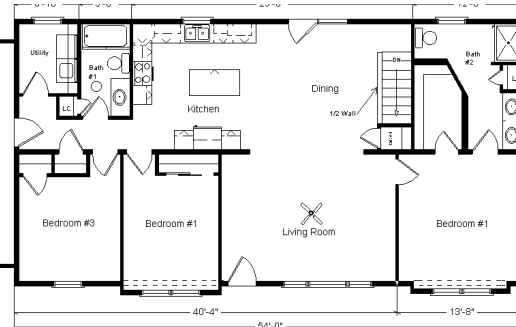

Color Information
Hearthstone Siding, White Trim, Heatherblend Shingles, Clay Northwoods accents, Bianca Sink, White Lineals, White Trim & Doors, White Baths, #250 Vanity Tops, Aged Leather Carpet, DF9510 Vinyl, Pella White Dbl-hung Windows w/White Interiors, Crema Mascarello Countertop, White Microwave and DW.