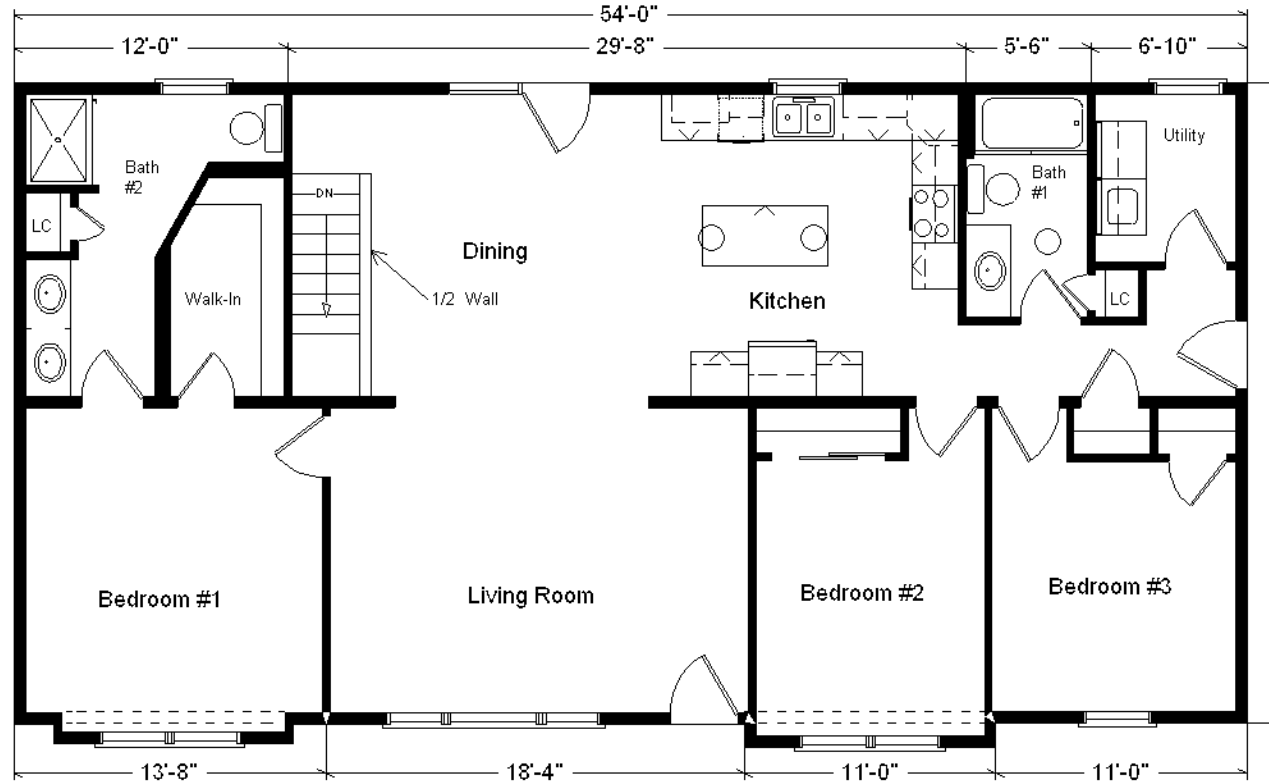

Base Price:	\$112,667.00
This Home Displays The Following Options:	
6/12 Roof Slope	2,646.00
Double Gable	1,819.00
Large Gable	1,456.00
2-1' Bump-out Rooms	1,718.00
Premium Color Siding	479.00
Split-shake Siding Accents	785.00
Pella Proline Windows	5,235.00
Window Lineals	671.00
Carpet Upgrade (Adaptation)	963.00
Vaulted Ceilings (LR, Din & Kit.)	1,445.00
White Trim/6 Panel Doors	1,989.00
Interior Lever Door Handles	199.00
Exterior Lever Handles (x2)	84.00
Brushed Nickel Package	920.00
Wire for El. Range	100.00
Laundry Area w/Maple Glaze Cabs.	997.00
Extra 3/4 Bath	2,450.00
Double Sink Vanity	725.00
Shower Door (Bath#2)	285.00
Vanity Drawer Bases (x3)	285.00
Hi-Rise Toilets (x2)	430.00
Ralston Maple Java Glaze Cabinets	3,116.00
6' of Extra Wall Cabinets	719.00
2' of Extra Base Cabinets	315.00
Lazy Susan	401.00
Kitchen Desk w/Supports	221.00
Custom Cabinets	288.00
Crown Molding (38')	608.00
Mullion Glass Doors (6')	504.00
Hi-Definition Kit. Countertops	413.00
Swan Quartz Kitchen Sink	332.00
Kohler Pull-down Kit. Faucet (K560-VS)	235.00
WP Microwave (WMH310)	354.00
WP Dishwasher (WDF320)	574.00
3 Suntubes	1,680.00
Upgrade Front Door (S684HRRN)	325.00
6' Pella Fr. Swing Patio Door	3,440.00

Total With Options Shown: \$151,873.00

ZONES 1 & 2

Design Homes, Inc.

Model #2
28x54 Ranch 1,530 sq. ft.

Eldridge, IA
(#10325 -4-6)

Feb. 2018

MN #BC146710

Price Includes: Delivery in Zones 1 and 2, Crane Work, All Blueprints, R55 Ceilings, R20 Exterior Walls, REAL Plywood Floors, Kohler Plumbing, Pella Windows, 200 Amp Service, All Applicable Tax and Much More!!