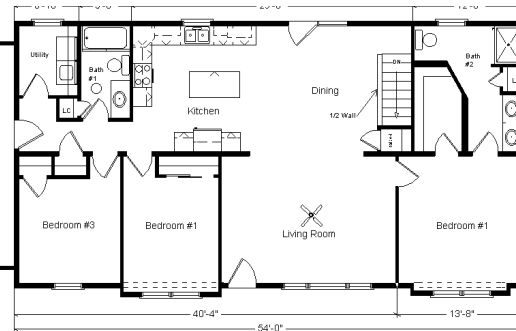

Color Information
Hearthstone Siding, White Trim, Heatherblend Shingles, Clay Northwoods accents, Bianca Sink, White Lineals, White Trim & Doors, White Baths, #250 Vanity Tops, Aged Leather Carpet, DF9510 Vinyl, Pella White Dbl-hung Windows w/White Interiors, Crema Mascarello Countertop, White Microwave and DW.