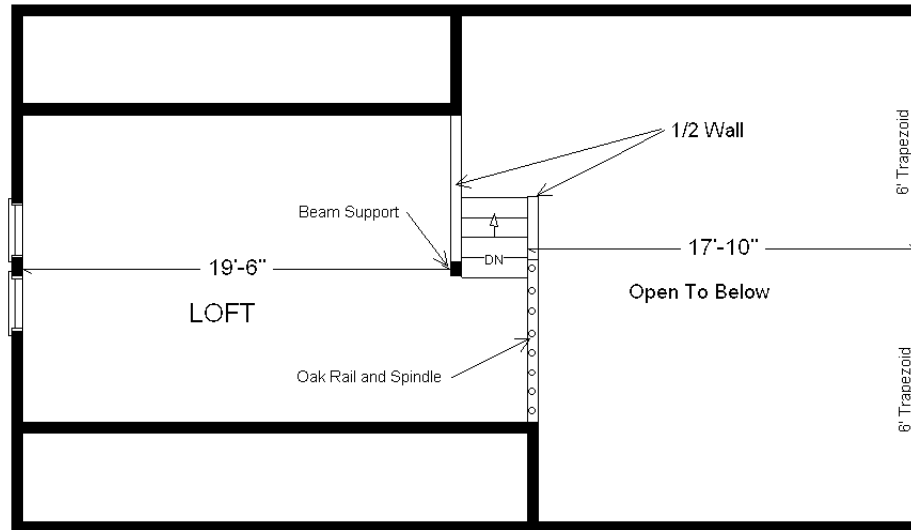

Color Information

Chestnut LP Siding, Almond Trim, Tan Lineals, Weatherwood Shingles, Bisque Bath, Jute Carpet, 91160 Vinyls, Nero Sink, Pecan Oak Trim & Doors, Black Unvented Microwave, Tan Vision Casement Windows, Golden Pine Car Siding on Ceiling, Antique Mascarello Countertop, ORB Hardware/Chrome Baths

Price Includes: Delivery in Zone 1, Crane Work, All Blueprints, R55 Ceilings, R20 Exterior Walls, REAL Plywood Floors, Knotty Pine Ceiling and End Walls, Kohler Plumbing, Pella Windows, 200 Amp Service, All Applicable Tax and Much More!!

MN #BC146710