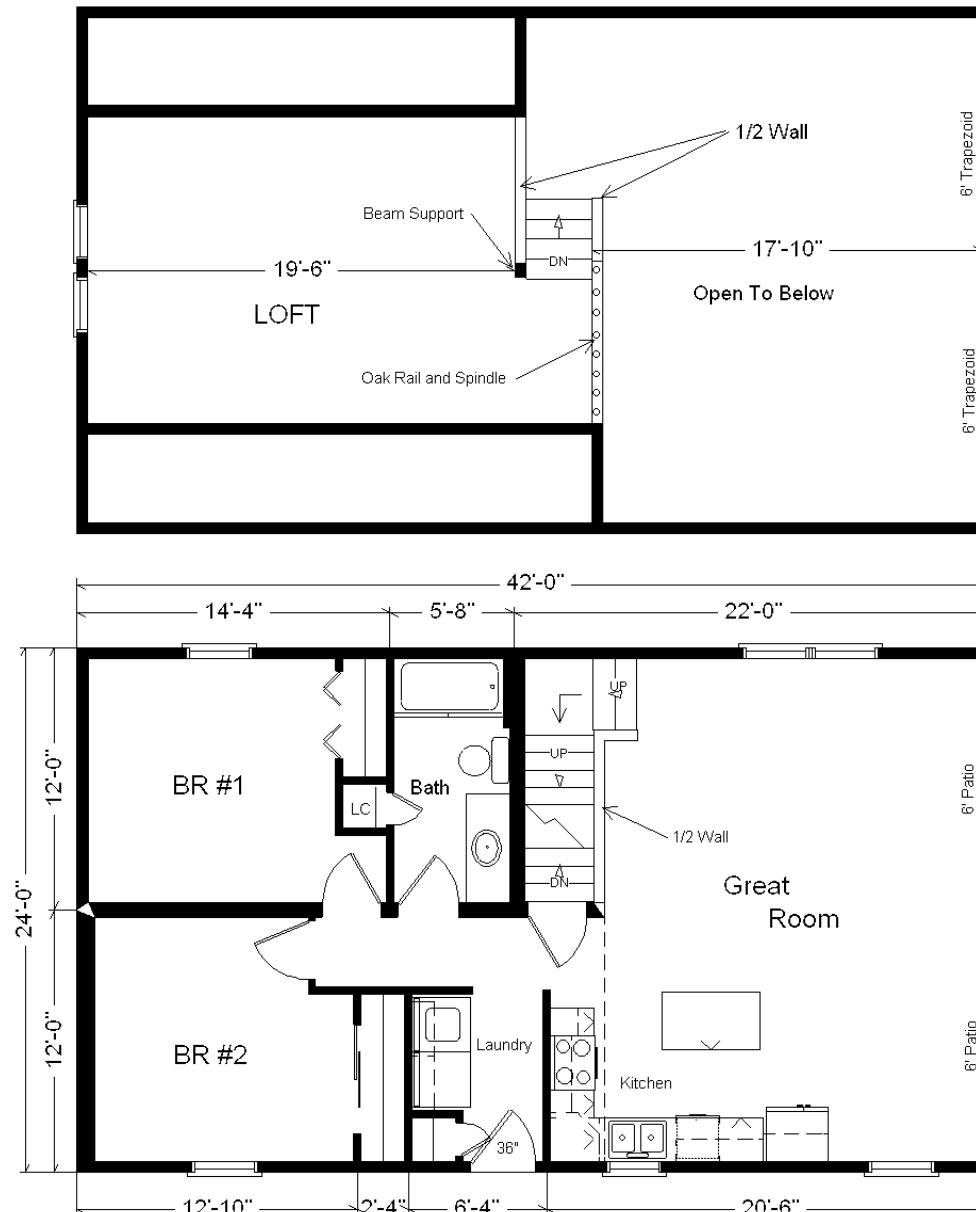

Model #3

24x42 Finished Rustic Loft 1,260 sq. ft.

From Design Homes New Rustic Line!

Design Homes, Inc.

Eldridge, IA

(#10476-6-6)

Base Price:	\$116,550.00
This Home Displays The Following Options:	
LP Smartside Siding (1502 sf)	5,929.00
3.5" Window Lineals	492.00
3.5" Door Lineals	305.00
Carpet Upgrade (E. Nice)	1,502.00
2 DHI Paddle Fan Lights	367.00
Laundry Area w\ H. Birch Cabinets	1,105.00
ORB Bath Option	495.00
Vanity Base Drawers (Vddb)	226.00
Harrison Rustic Birch Cabinets	3,500.00
Select Cabinet Option	550.00
WP Microwave (WMH310)	354.00
Hi-definition Kit. Countertops	263.00
Swan Quartz Kitchen Sink	332.00
Pull-down Kohler Kit. Faucet (ORB)	235.00
Crown Molding (22')	352.00
Custom Cabinets	268.00
Mullion Glass Cab. Door	128.00
Prefinished Oak Railing	490.00
6' Trapezoid Windows (x2)	1,700.00
Casement Windows in Loft	260.00
2 - 6' Pella Vinyl Patio Doors	2,188.00
2nd Exterior Door Credit	-355.00

Total With Options Shown: \$137,236.00

Jan 2017

ZONE 1

NOTE...Heating Systems are optional on all Design Home's Rustic and Basic Series in Zone 1

Color Information

Chestnut LP Siding, Almond Trim, Tan Lineals, Weatherwood Shingles, Bisque Bath, Jute Carpet, 91160 Vinyls, Nero Sink, Pecan Oak Trim & Doors, Black Unvented Microwave, Tan Vision Casement Windows, Golden Pine Car Siding on Ceiling, Antique Mascarello Countertop, ORB Hardware/Chrome Baths