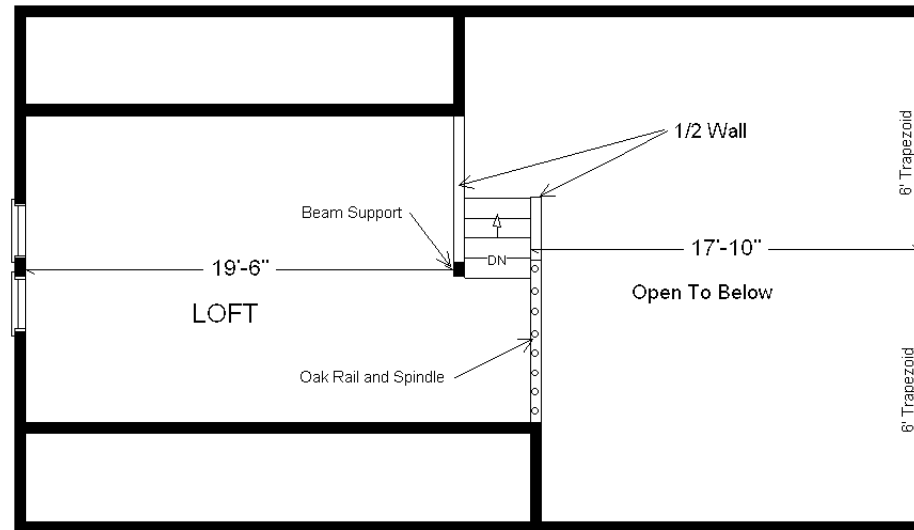

Color Information

Chestnut LP Siding, Almond Trim, Tan Lineals, Weatherwood Shingles, Bisque Bath, Jute Carpet, 91160 Vinyls, Nero Sink, Pecan Oak Trim & Doors, Black Unvented Microwave, Tan Vision Casement Windows, Golden Pine Car Siding on Ceiling, Antique Mascarello Countertop, ORB Hardware/Chrome Baths

Price Includes: Delivery in Zone 1, Crane Work, All Blueprints, R50 Ceilings, R20 Exterior Walls, Knotty Pine Ceiling and End Walls, Kohler Plumbing, Pella Windows, 200 Amp Service, All Applicable Tax and Much More!!

MN #BC146710