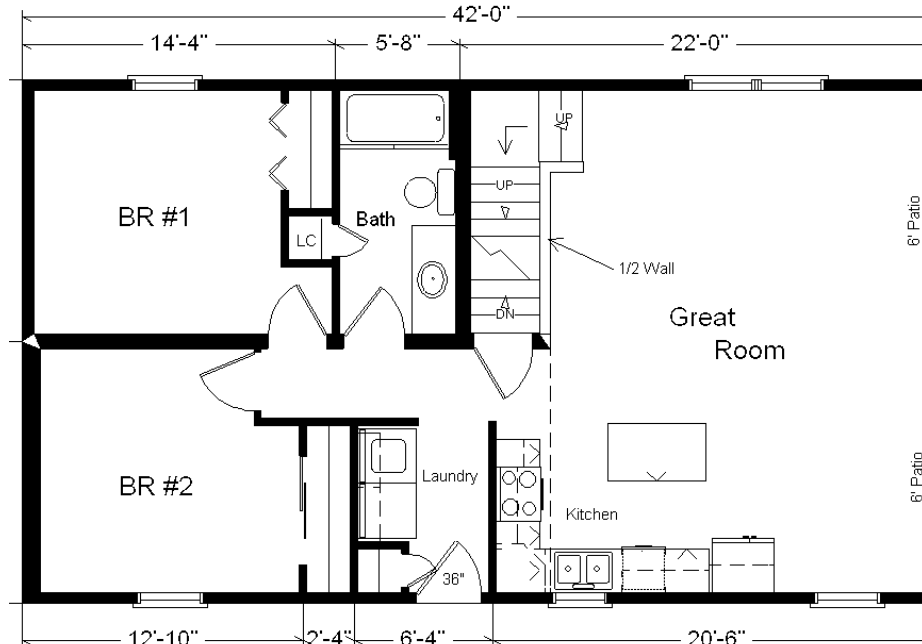

**Model #3**  
**Rustic Loft**  
 1,260 sq. ft.

*Design Homes, Inc.*

**Eldridge, IA**  
 (#10476-6-6)

<b>Base Price:</b>	<b>\$126,049.00</b>
<b>This Home Displays The Following Options:</b>	
LP Smartside Siding (1502 sf)	6,158.00
3.5" Window Lineals	708.00
3.5" Door Lineals	305.00
Carpet Upgrade (E. Nice)	1,502.00
2 DHI Paddle Fan Lights	367.00
Laundry Area w\ H. Birch Cabinets	1,115.00
ORB Bath Option	495.00
Vanity Base Drawers (VDDDB)	226.00
Harrison Rustic Birch Cabinets	3,605.00
Select Cabinet Option	567.00
WP Microwave (WMH310)	354.00
Hi-definition Kit. Countertops	263.00
Swan Quartz Kitchen Sink	332.00
Pull-down Kohler Kit. Faucet (ORB)	235.00
Crown Molding (22')	352.00
Custom Cabinets	276.00
Mullion Glass Cab. Door	128.00
Prefinished Oak Railing	490.00
6' Trapezoid Windows (x2)	1,752.00
Casement Windows in Loft	176.00
2 - 6' Pella Vinyl Patio Doors	1,784.00
2nd Exterior Door Credit	-365.00

**Total With Options Shown: \$146,874.00**

July. 2018

**ZONE 1**

NOTE...Heating Systems are optional on all Design Home's Rustic and Classic Series in Zone 1

**Color Information**

*Chestnut LP Siding, Almond Trim, Tan Lineals, Weatherwood Shingles, Bisque Bath, Jute Carpet, 91160 Vinyls, Nero Sink, Pecan Oak Trim & Doors, Black Unvented Microwave, Tan Vision Casement Windows, Golden Pine Car Siding on Ceiling, Antique Mascarello Countertop, ORB Hardware/Chrome Baths*