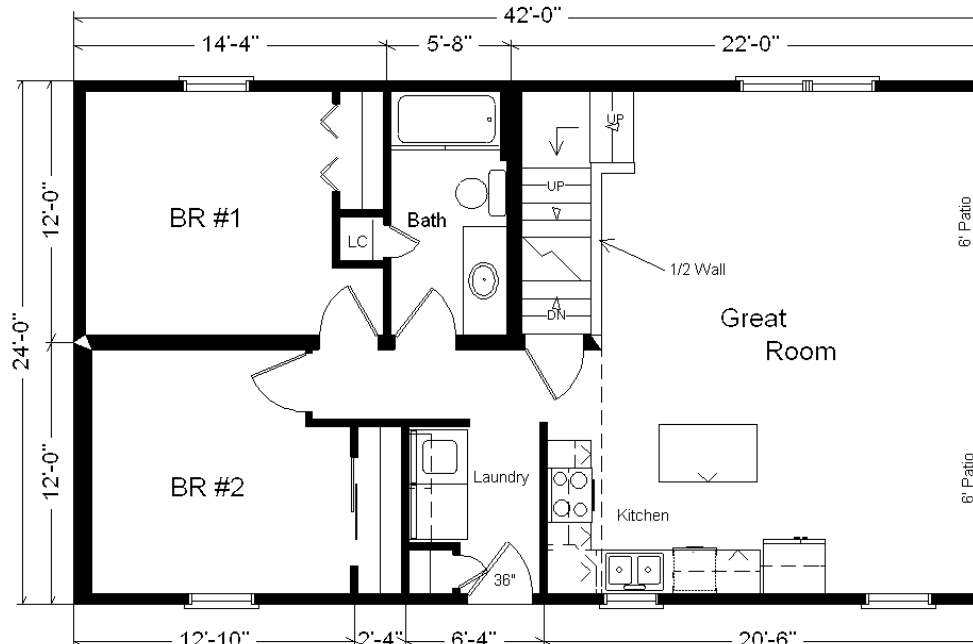

Model #3

24x42 Rustic Loft 1,260 sq. ft.

From Design Homes New Rustic Line!

Design Homes, Inc.

Eldridge, IA

(#10476-6-6)

Base Price: \$120,047.00

This Home Displays The Following Options:

LP Smartside Siding (1502 sf)	6,158.00
3.5" Window Lineals	708.00
3.5" Door Lineals	305.00
Carpet Upgrade (E. Nice)	1,502.00
2 DHI Paddle Fan Lights	367.00
Laundry Area w/ H. Birch Cabinets	1,115.00
ORB Bath Option	495.00
Vanity Base Drawers (VDDDB)	226.00
Harrison Rustic Birch Cabinets	3,605.00
Select Cabinet Option	567.00
WP Microwave (WMH310)	354.00
Hi-definition Kit. Countertops	263.00
Swan Quartz Kitchen Sink	332.00
Pull-down Kohler Kit. Faucet (ORB)	235.00
Crown Molding (22')	352.00
Custom Cabinets	276.00
Mullion Glass Cab. Door	128.00
Prefinished Oak Railing	490.00
6' Trapezoid Windows (x2)	1,752.00
Casement Windows in Loft	176.00
2 - 6' Pella Vinyl Patio Doors	1,784.00
2nd Exterior Door Credit	-365.00

Total With Options Shown: \$140,872.00

Feb. 2018

ZONE 1

NOTE...Heating Systems are optional on all Design Home's Rustic and Basic Series in Zone 1

Color Information

Chestnut LP Siding, Almond Trim, Tan Lineals, Weatherwood Shingles, Bisque Bath, Jute Carpet, 91160 Vinyls, Nero Sink, Pecan Oak Trim & Doors, Black Unvented Microwave, Tan Vision Casement Windows, Golden Pine Car Siding on Ceiling, Antique Mascarello Countertop, ORB Hardware/Chrome Baths