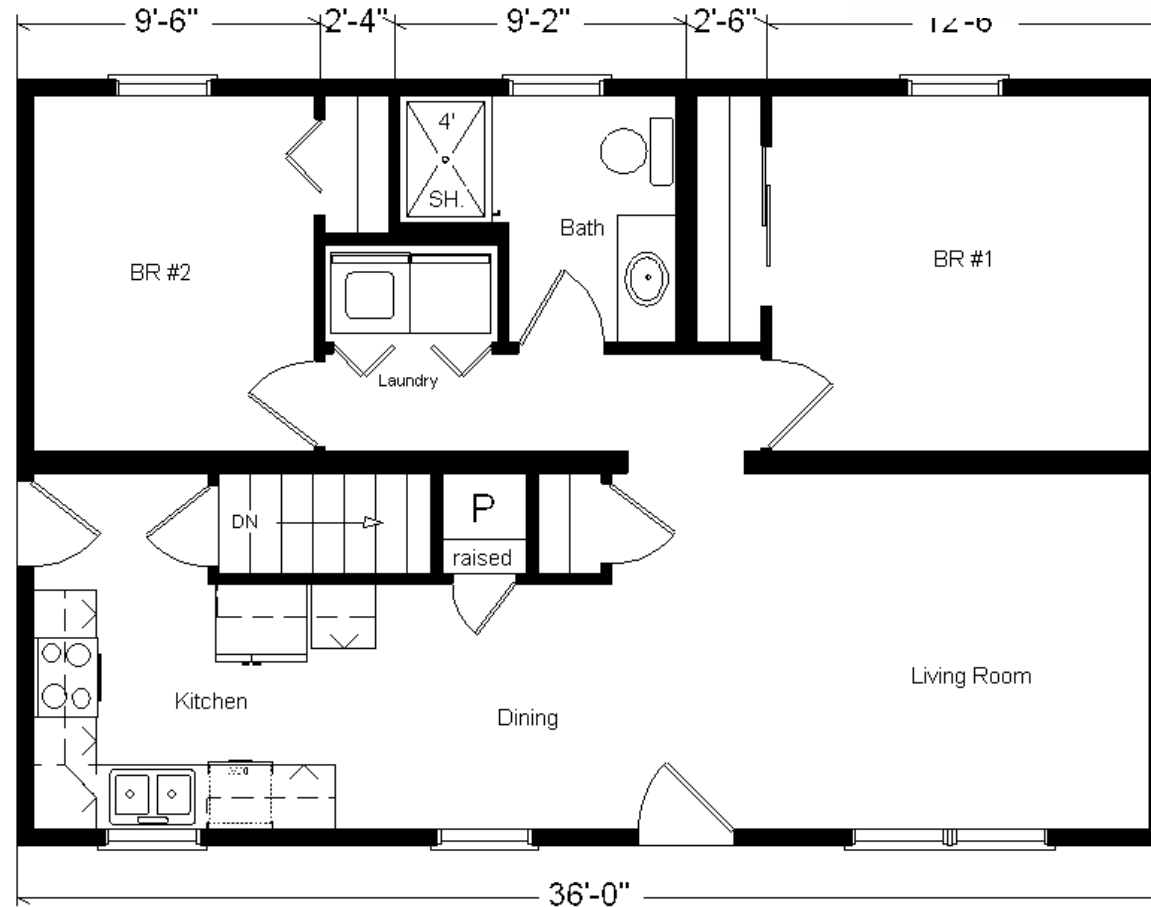

**Model #4**  
**36' Classic Ranch**  
 864 sq. ft.

*Design Homes, Inc.*

**Eldridge, IA**  
 (#10459-5-4)

**Base Price: \$64,868.00**

**This Home Displays The Following Options:**

|                       |        |
|-----------------------|--------|
| Vanity Drawer Base    | 226.00 |
| Shutters              | 378.00 |
| Laundry Area Hook-ups | 428.00 |

**Total With Options Shown: \$65,900.00**

**ZONE 1**

NOTE...Heating Systems are optional on all Design Home's Rustic and Classic Series in Zone 1

**Reverse Plan Shown**

**Price Includes:**  
 Delivery in Zone 1,  
 Crane Work, All  
 Blueprints, R55  
 Ceilings, R20  
 Exterior Walls.  
 Kohler Plumbing,  
 Pella Windows, 200  
 Amp Service, All  
 Applicable Tax and  
 Much More!!

May. 2018

**This Model is Sold**

**Color Information**  
 Granite Gray Siding, White Trim, Moire Black Shingles, White Shutters, SS Sink and Black Rangehood, Saddle Oak Trim & Doors, White Bath, Coffee House Carpet, 91180 Vinyls, White Pella Sgl-hung Windows, Butterum Granite Countertop