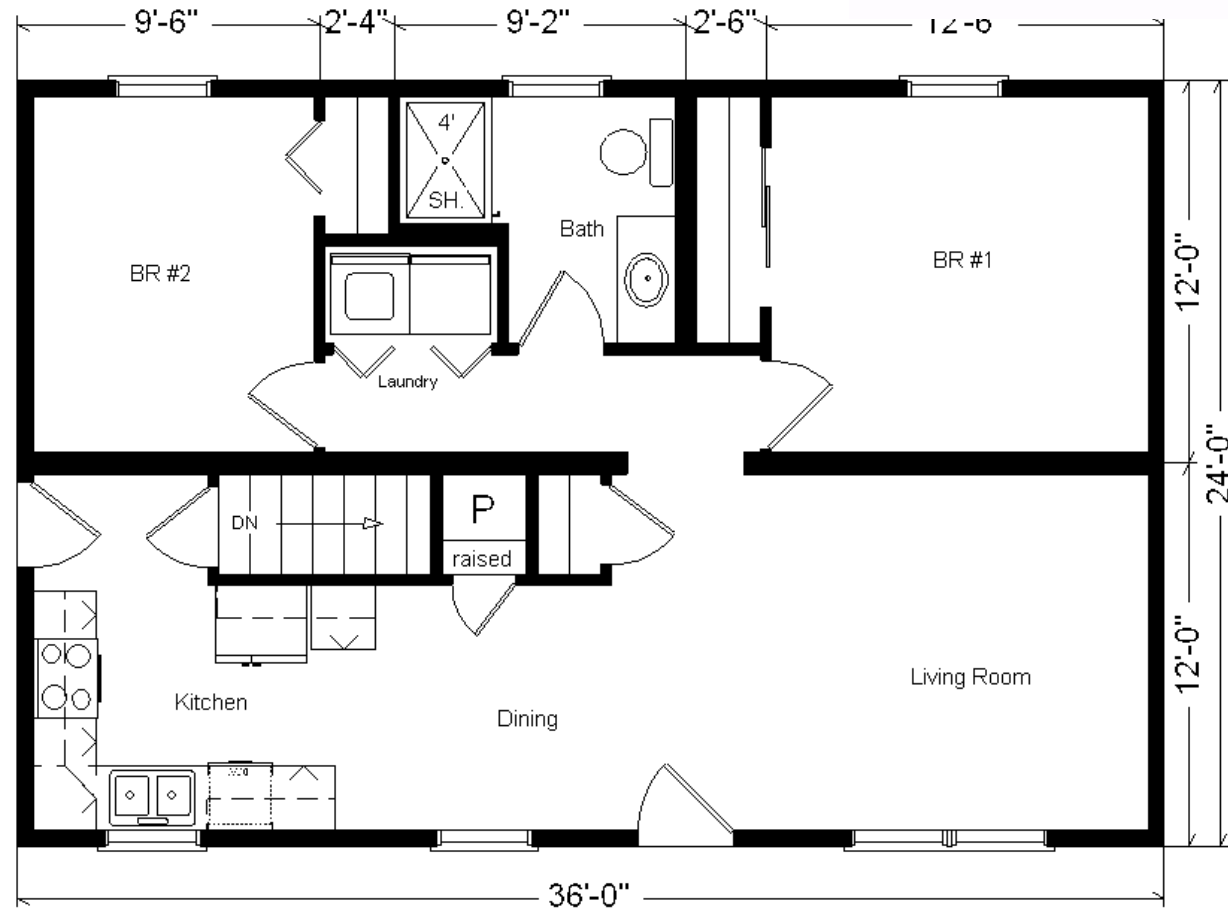

Model #4
Classic Ranch
 24x36 Ranch 864 sq. ft.

Design Homes, Inc.

Eldridge, IA
 (#10459-5-4)

Base Price:	\$64,868.00
This Home Displays The Following Options:	
Vanity Drawer Base	226.00
Shutters	378.00
Laundry Area Hook-ups	428.00

Total With Options Shown: \$65,900.00

ZONE 1

NOTE...Heating Systems are optional on all Design Home's Rustic and Basic Series in Zone 1

Price Includes:
 Delivery in Zone 1,
 Crane Work, All
 Blueprints, R55
 Ceilings, R20
 Exterior Walls, REAL
 Plywood Floors,
 Kohler Plumbing,
 Pella Windows, 200
 Amp Service, All
 Applicable Tax and
 Much More!!