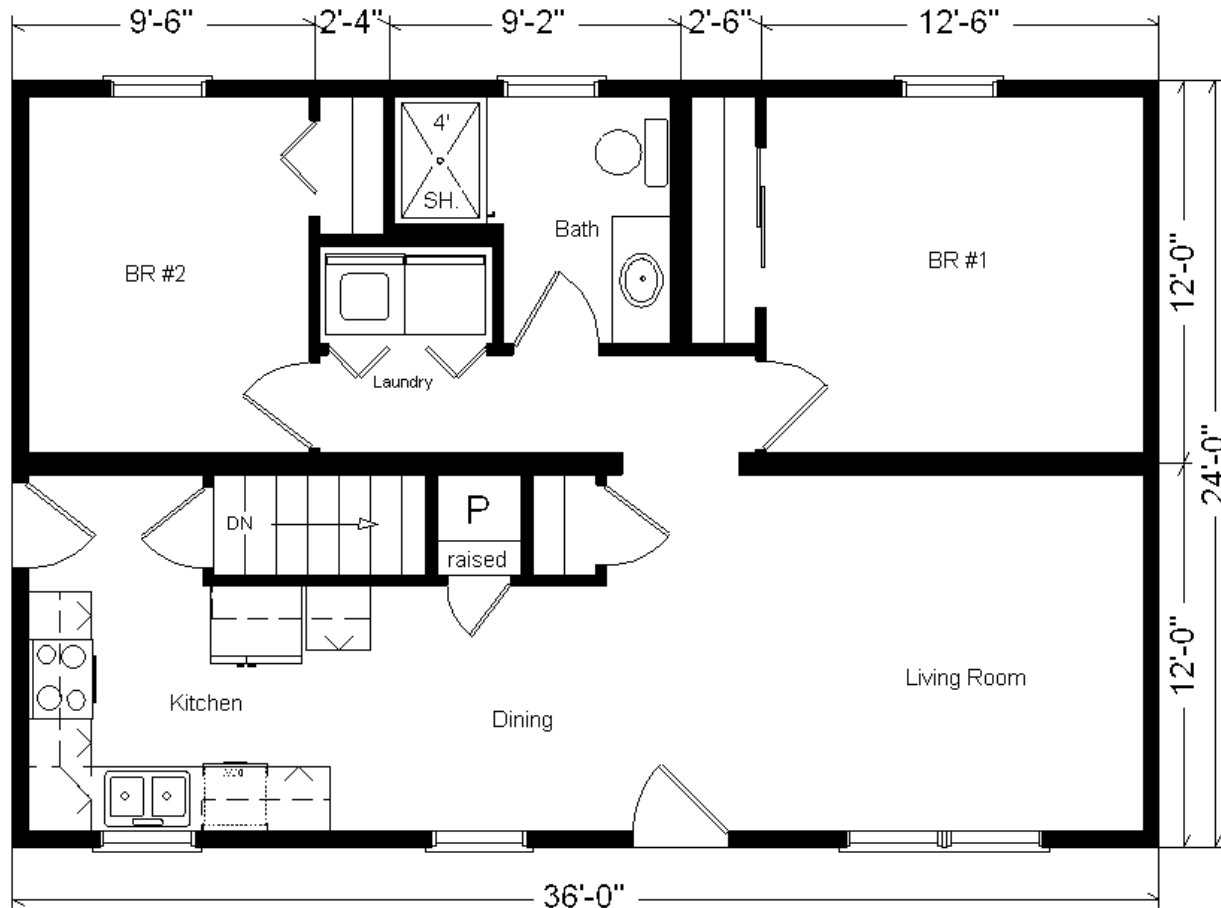

Model #4 Basic Ranch

24x36 Ranch 864 sq. ft.

Design Homes, Inc.

Eldridge, IA
 (#10459-5-4)

Base Price:	\$62,979.00
This Home Displays The Following Options:	
Vanity Drawer Base	226.00
Laundry Area Hook-ups	428.00

Total With Options Shown: \$63,633.00

ZONE 1

NOTE...Heating Systems are optional on all Design Home's Rustic and Basic Series in Zone 1

Reverse Plan Shown

Price Includes:
 Delivery in Zone 1,
 Crane Work, All
 Blueprints, R55
 Ceilings, R20
 Exterior Walls, REAL
 Plywood Floors,
 Kohler Plumbing,
 Pella Windows, 200
 Amp Service, All
 Applicable Tax and
 Much More!!