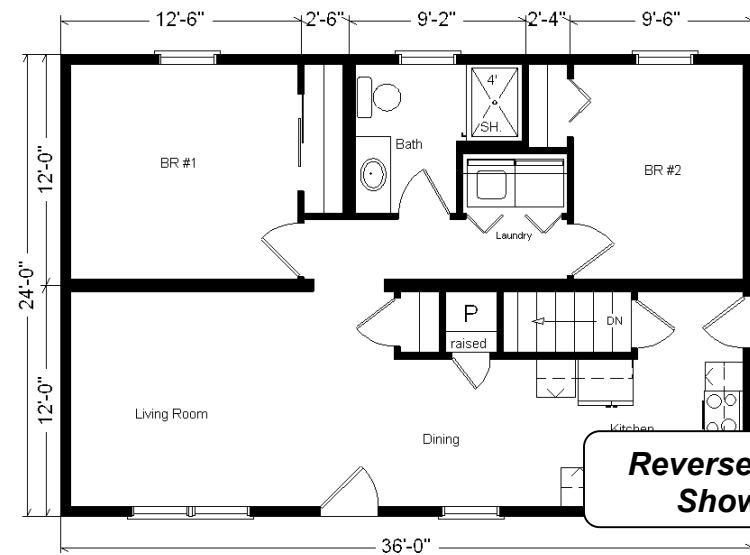

Model #4
Classic Ranch
 24x36 Ranch 864 sq. ft.

Design Homes, Inc.

Eldridge, IA
 (#10459-5-4)

Base Price:	\$64,868.00
This Home Displays The Following Options:	
Vanity Drawer Base	226.00
Shutters	378.00
Laundry Area Hook-ups	428.00

Total With Options Shown: \$65,900.00

ZONE 1

NOTE...Heating Systems are optional on all Design Home's Rustic and Basic Series in Zone 1

Price Includes:
 Delivery in Zone 1,
 Crane Work, All
 Blueprints, R55
 Ceilings, R20
 Exterior Walls, REAL
 Plywood Floors,
 Kohler Plumbing,
 Pella Windows, 200
 Amp Service, All
 Applicable Tax and
 Much More!!