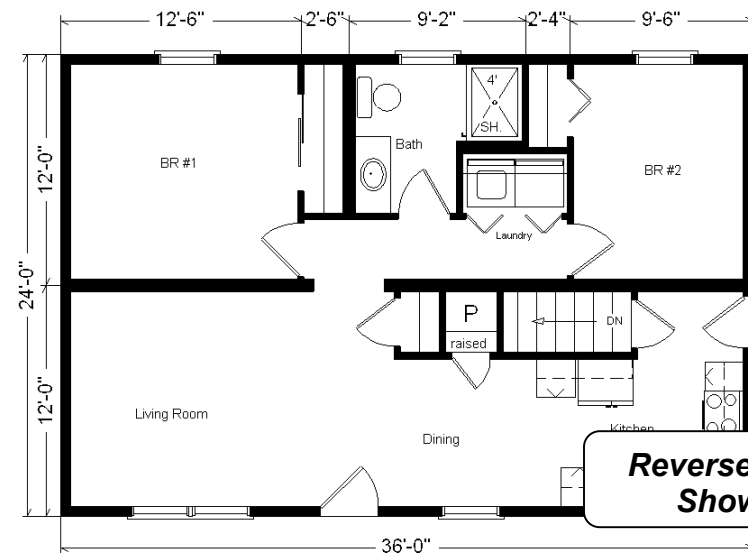

**Model #4**  
**36' Classic Ranch**  
 864 sq. ft.

*Design Homes, Inc.*

**Eldridge, IA**  
 (#10459-5-4)

**Base Price: \$64,868.00**

**This Home Displays The Following Options:**

|                       |        |
|-----------------------|--------|
| Vanity Drawer Base    | 226.00 |
| Shutters              | 378.00 |
| Laundry Area Hook-ups | 428.00 |

**Total With Options Shown: \$65,900.00**

**ZONE 1**

NOTE...Heating Systems are optional on all Design Home's Rustic and Classic Series in Zone 1

**Reverse Plan Shown**

**Price Includes:**  
 Delivery in Zone 1,  
 Crane Work, All  
 Blueprints, R55  
 Ceilings, R20  
 Exterior Walls.  
 Kohler Plumbing,  
 Pella Windows, 200  
 Amp Service, All  
 Applicable Tax and  
 Much More!!