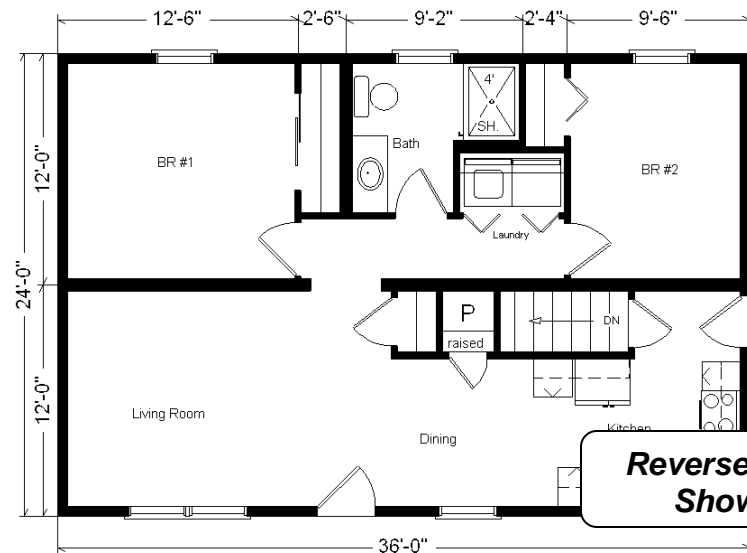

Model #4 Basic Ranch

24x36 Ranch 864 sq. ft.

Design Homes, Inc.

Eldridge, IA
 (#10459-5-4)

Base Price:	\$62,979.00
This Home Displays The Following Options:	
Vanity Drawer Base	226.00
Laundry Area Hook-ups	428.00

Total With Options Shown: \$63,633.00

ZONE 1

NOTE...Heating Systems are optional on all Design Home's Rustic and Basic Series in Zone 1

Reverse Plan Shown

Price Includes:
 Delivery in Zone 1,
 Crane Work, All
 Blueprints, R55
 Ceilings, R20
 Exterior Walls, REAL
 Plywood Floors,
 Kohler Plumbing,
 Pella Windows, 200
 Amp Service, All
 Applicable Tax and
 Much More!!