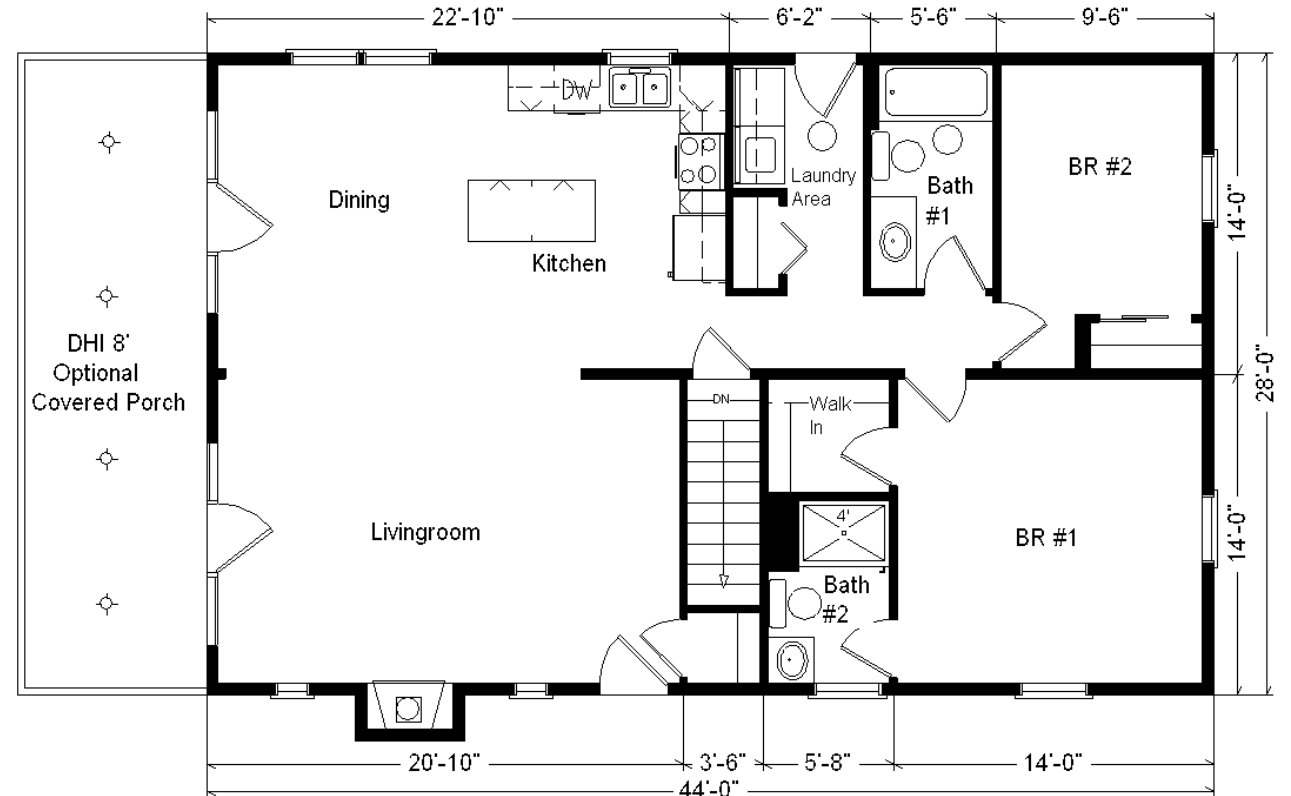

July 2018

Base Price: $100,053.00

This Home Displays The Following Options:

8' x 28' Porch	13,048.00
6/12 Roof Slope	2,548.00
Pella Pro-Line Windows	3,444.00
Mastic Siding (disc.)	3,772.00
Split Shake Vinyl Siding On Porch Gable	348.00
Wood Fireplace (disc. model)	3,825.00
Outside Chimney Chase	1,350.00
Vaulted Ceilings (LR, DR, Kit)	1,294.00
Wire for Future Fan\Light (x4)	156.00
Rubbed Bronze Package	795.00
Kohler Cast Iron Kit. Sink	307.00
Pull-out Kit. Faucet (K2177-BRZ)	195.00
4 Recessed Lights (wet loc Porch.)	280.00
2 Dimmer Switches	50.00
4 Recessed Lights (Kit)	196.00
Extra 3/4 Bath	2,450.00
Vanity Drawer Base (x2)	264.00
Shower Door (x2)	570.00
Laundry Area w/Cabinets	750.00
Sutton Cliffs Hickory Cabinets (disc.)	4,150.00
Crown Molding (18')	288.00
Whirlpool Dishwasher (WDF310)	574.00
Whirlpool Microwave (WMH310)	354.00
Suntube (x2)	1,120.00
2-9' Pella French Swing Doors	10,074.00
Paint One Side of Exterior Door (x2)	248.00

Total With Options Shown: $152,503.00

Price Includes: 100 Mile Delivery, Crane Work, All Blueprints, R55 Ceilings, R20 Exterior Walls, Kohler Plumbing, Pella Windows, 200 Amp Service, All Applicable Tax and Much More!!

ZONE 1