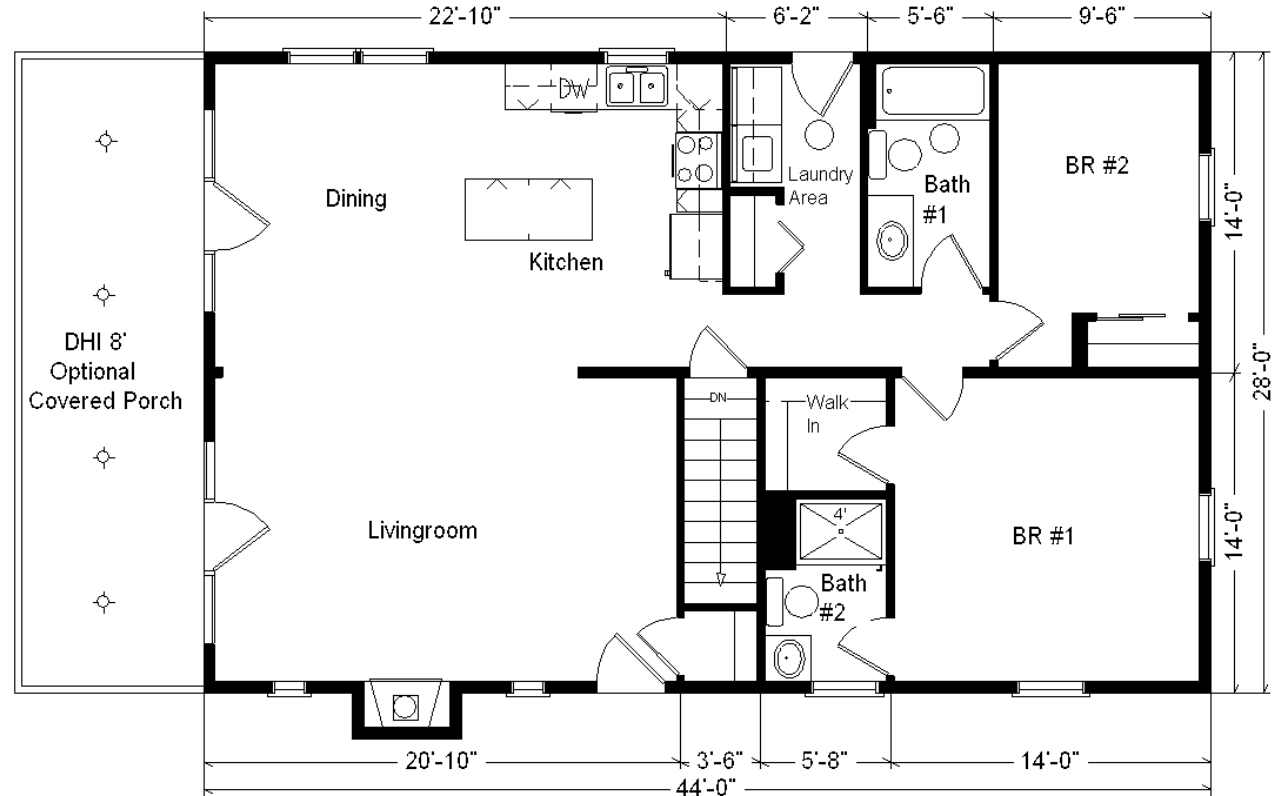

Base Price: $97,612.00

This Home Displays The Following Options:

8' x 28' Porch	13,048.00
6/12 Roof Slope	2,548.00
Pella Pro-Line Windows	3,444.00
Mastic Siding (disc.)	3,772.00
Split Shake Vinyl Siding On Porch Gable	348.00
Wood Fireplace (disc. model)	3,825.00
Outside Chimney Chase	1,350.00
Vaulted Ceilings (LR, DR, Kit)	1,294.00
Wire for Future Fan\Light (x4)	156.00
Rubbed Bronze Package	795.00
Kohler Cast Iron Kit. Sink	307.00
Pull-out Kit. Faucet (K2177-BRZ)	195.00
4 Recessed Lights (wet loc Porch.)	280.00
2 Dimmer Switches	50.00
4 Recessed Lights (Kit)	196.00
Extra 3/4 Bath	2,450.00
Vanity Drawer Base (x2)	264.00
Shower Door (x2)	570.00
Laundry Area w/Cabinets	750.00
Sutton Cliffs Hickory Cabinets (disc.)	4,150.00
Crown Molding (18')	288.00
Whirlpool Dishwasher (WDF310)	574.00
Whirlpool Microwave (WMH310)	354.00
Suntube (x2)	1,120.00
2-9' Pella French Swing Doors	10,074.00
Paint One Side of Exterior Door (x2)	248.00

Total With Options Shown: $150,062.00

Feb. 2018

Price Includes: 100 Mile Delivery, Crane Work, All Blueprints, R55 Ceilings, R20 Exterior Walls, REAL Plywood Floors, Kohler Plumbing, Pella Windows, 200 Amp Service, All Applicable Tax and Much More!!

ZONE 1