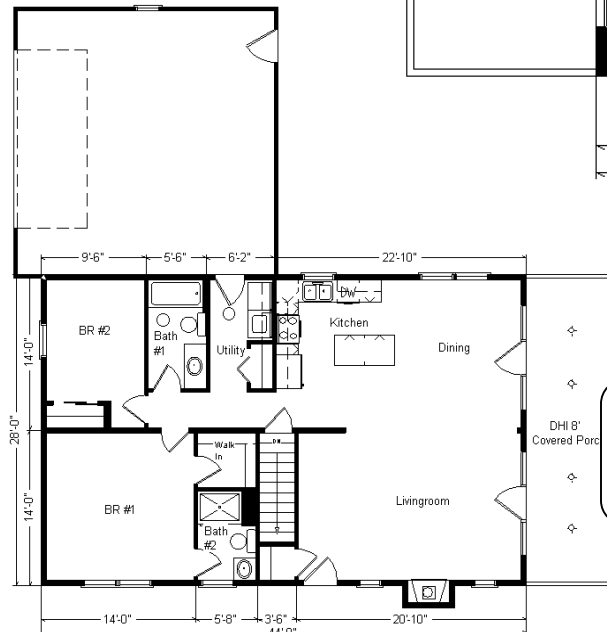

Base Price: $97,612.00

This Home Displays The Following Options:

8' x 28' Porch	13,048.00
6/12 Roof Slope	2,548.00
Pella Pro-Line Windows	3,444.00
Mastic Siding (disc.)	3,772.00
Split Shake Vinyl Siding On Porch Gable	348.00
Wood Fireplace (disc. model)	3,825.00
Outside Chimney Chase	1,350.00
Vaulted Ceilings (LR, DR, Kit)	1,294.00
Wire for Future Fan\Light (x4)	156.00
Rubbed Bronze Package	795.00
Kohler Cast Iron Kit. Sink	307.00
Pull-out Kit. Faucet (K2177-BRZ)	195.00
4 Recessed Lights (wet loc Porch.)	280.00
2 Dimmer Switches	50.00
4 Recessed Lights (Kit)	196.00
Extra 3/4 Bath	2,450.00
Vanity Drawer Base (x2)	264.00
Shower Door (x2)	570.00
Laundry Area w/Cabinets	750.00
Sutton Cliffs Hickory Cabinets (disc.)	4,150.00
Crown Molding (18')	288.00
Whirlpool Dishwasher (WDF310)	574.00
Whirlpool Microwave (WMH310)	354.00
Suntube (x2)	1,120.00
2-9' Pella French Swing Doors	10,074.00
Paint One Side of Exterior Door (x2)	248.00

Total With Options Shown: $150,062.00

Feb. 2018

Price Includes: 100 Mile Delivery, Crane Work, All Blueprints, R55 Ceilings, R20 Exterior Walls, REAL Plywood Floors, Kohler Plumbing, Pella Windows, 200 Amp Service, All Applicable Tax and Much More!!

ZONE 1