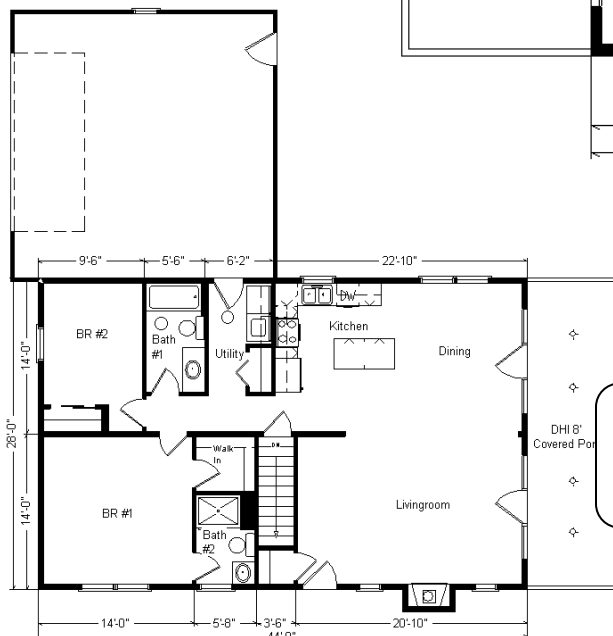

Base Price: $93,859.00

This Home Displays The Following Options:

8' x 28' Porch	12,546.00
6/12 Roof Slope	2,496.00
Pella Pro-Line Windows	4,432.00
Mastic Siding (disc.)	3,772.00
Split Shake Vinyl Siding On Porch Gable	348.00
Wood Fireplace (disc. model)	3,825.00
Outside Chimney Chase	1,350.00
Vaulted Ceilings (LR, DR, Kit)	1,258.00
Wire for Future Fan\Light (x4)	156.00
Rubbed Bronze Package	795.00
Kohler Cast Iron Kit. Sink	307.00
Pull-out Kit. Faucet (K2177-BRZ)	195.00
4 Recessed Lights (wet loc Porch.)	280.00
2 Dimmer Switches	50.00
4 Recessed Lights (Kit)	196.00
Extra 3/4 Bath	2,450.00
Vanity Drawer Base (x2)	264.00
Shower Door (x2)	570.00
Laundry Area w/Cabinets	750.00
Sutton Cliffs Hickory Cabinets	4,150.00
Crown Molding (18')	288.00
Whirlpool Dishwasher (WDF310)	574.00
Whirlpool Microwave (VMH310)	354.00
Suntube (x2)	1,120.00
2-9' Pella French Swing Doors	9,780.00
Extra Living Room Windows (2-1759)	1,342.00
Paint One Side of Exterior Door (x2)	248.00

Total With Options Shown: $147,755.00

Jan 2017

Price Includes: 100 Mile Delivery, Crane Work, All Blueprints, R55 Ceilings, R20 Exterior Walls, REAL Plywood Floors, Kohler Plumbing, Pella Windows, 200 Amp Service, All Applicable Tax and Much More!!

ZONE 1