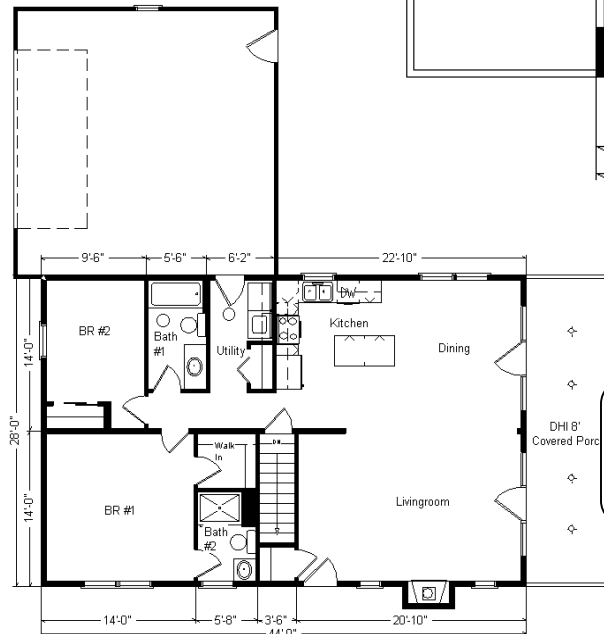

July 2018

Base Price: $100,053.00

This Home Displays The Following Options:

8' x 28' Porch	13,048.00
6/12 Roof Slope	2,548.00
Pella Pro-Line Windows	3,444.00
Mastic Siding (disc.)	3,772.00
Split Shake Vinyl Siding On Porch Gable	348.00
Wood Fireplace (disc. model)	3,825.00
Outside Chimney Chase	1,350.00
Vaulted Ceilings (LR, DR, Kit)	1,294.00
Wire for Future Fan\Light (x4)	156.00
Rubbed Bronze Package	795.00
Kohler Cast Iron Kit. Sink	307.00
Pull-out Kit. Faucet (K2177-BRZ)	195.00
4 Recessed Lights (wet loc Porch.)	280.00
2 Dimmer Switches	50.00
4 Recessed Lights (Kit)	196.00
Extra 3/4 Bath	2,450.00
Vanity Drawer Base (x2)	264.00
Shower Door (x2)	570.00
Laundry Area w/Cabinets	750.00
Sutton Cliffs Hickory Cabinets (disc.)	4,150.00
Crown Molding (18')	288.00
Whirlpool Dishwasher (WDF310)	574.00
Whirlpool Microwave (WMH310)	354.00
Suntube (x2)	1,120.00
2-9' Pella French Swing Doors	10,074.00
Paint One Side of Exterior Door (x2)	248.00

Total With Options Shown: $152,503.00

Price Includes: 100 Mile Delivery, Crane Work, All Blueprints, R55 Ceilings, R20 Exterior Walls, Kohler Plumbing, Pella Windows, 200 Amp Service, All Applicable Tax and Much More!!

ZONE 1