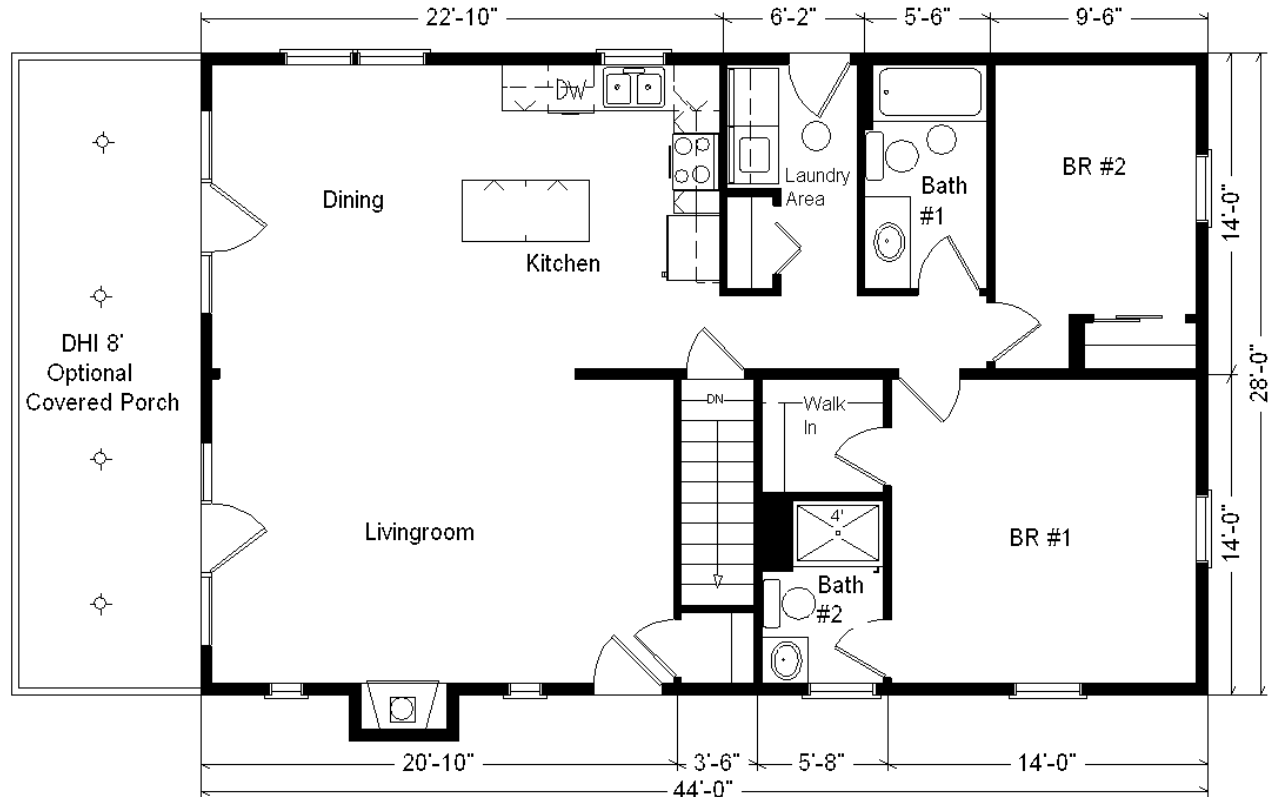

Base Price: $93,859.00

This Home Displays The Following Options:

8' x 28' Porch	12,546.00
6/12 Roof Slope	2,496.00
Pella Pro-Line Windows	4,432.00
Mastic Siding (disc.)	3,772.00
Split Shake Vinyl Siding On Porch Gable	348.00
Wood Fireplace (disc. model)	3,825.00
Outside Chimney Chase	1,350.00
Vaulted Ceilings (LR, DR, Kit)	1,258.00
Wire for Future Fan\Light (x4)	156.00
Rubbed Bronze Package	795.00
Kohler Cast Iron Kit. Sink	307.00
Pull-out Kit. Faucet (K2177-BRZ)	195.00
4 Recessed Lights (wet loc Porch.)	280.00
2 Dimmer Switches	50.00
4 Recessed Lights (Kit)	196.00
Extra 3/4 Bath	2,450.00
Vanity Drawer Base (x2)	264.00
Shower Door (x2)	570.00
Laundry Area w/Cabinets	750.00
Sutton Cliffs Hickory Cabinets	4,150.00
Crown Molding (18')	288.00
Whirlpool Dishwasher (WDF310)	574.00
Whirlpool Microwave (VMH310)	354.00
Suntube (x2)	1,120.00
2-9' Pella French Swing Doors	9,780.00
Extra Living Room Windows (2-1759)	1,342.00
Paint One Side of Exterior Door (x2)	248.00

Total With Options Shown: $147,755.00

Jan 2017

Price Includes: 100 Mile Delivery, Crane Work, All Blueprints, R55 Ceilings, R20 Exterior Walls, REAL Plywood Floors, Kohler Plumbing, Pella Windows, 200 Amp Service, All Applicable Tax and Much More!!

ZONE 1