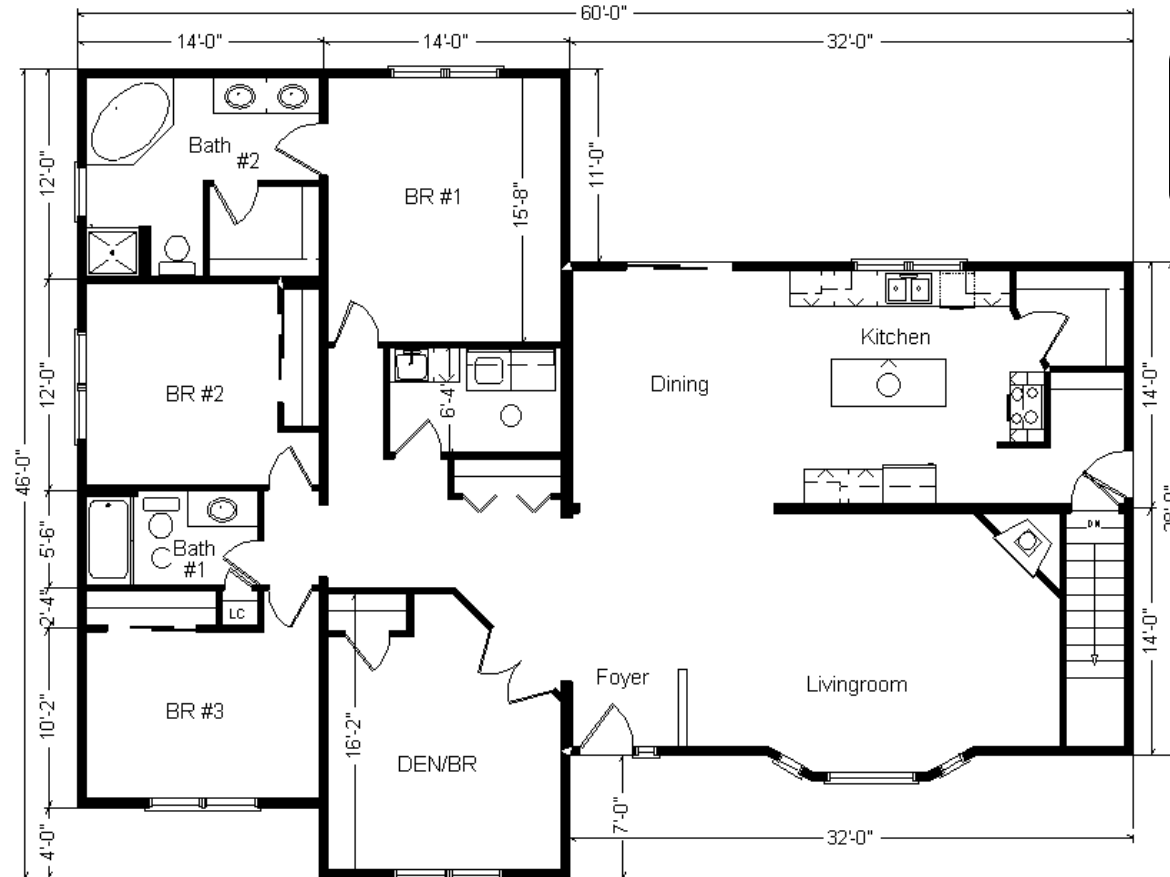

# Design Homes, Inc.

**Eldridge, IA**  
 (#10264 -4-4)

<b>Base Price:</b>	<b>\$168,025.00</b>
<b>This Home Displays The Following Options:</b>	
6/12 Roof Slope	3,724.00
Medium Gable	1,456.00
WeatherShield Windows	4,991.00
LP Smartside	7,072.00
LP Shake Siding on Front Gables	554.00
Window / Door Lineals	1,188.00
Upgrade Carpet (Southwind)	1,775.00
Electric Fireplace	3,100.00
9' Ceilings	4,065.00
6 Panel Oak Doors (x9)	1,935.00
Interior French Doors w/Glass	1,185.00
Recessed Lights (5) and Dimmer Switch	263.00
Wire for Electric Range	100.00
Laundry Area w/Cabinets	750.00
SS Laundry Sink/Faucet/Base Cabs.	714.00
Hi-Definition Kit./Laundry Countertops	465.00
Brush Nickel Package	1,165.00
Extra 3/4 Bath	2,450.00
Double Sink Vanity	725.00
Corner Whirlpool Tub	3,200.00
Shower Door (x2)	570.00
Vanity Base Drawers (x3)	334.00
Kohler Hi-Rise Toilets (x2)	430.00
Cult. Granite Vanity Tops	561.00
Seneca Ridge Oak Cabinets (disc.)	2,400.00
Classic Deluxe Drawers\Plywood Ends	550.00
Custom Cabinets	362.00
2' of Extra Wall Cabinets	246.00
7' of Extra Base Cabinets	1,127.00
Crown Molding Above Kit Cabinets (32')	512.00
Kohler Pull-out Kit. Faucet (K15160-BN)	195.00
WP Microwave (WMH31017)	354.00
WP Dishwasher (WDF310)	574.00
Suntubes (x3)	1,680.00
Walk-Out Bay	4,925.00
R24 High Density Batt Insulated ext. Wall	1,265.00
6' Wshield Patio Door	2,362.00
Sidelight (SS692HRRN)	1,247.00
Upgrade Entry Door (SS684HRRN)	950.00

**Total With Options Shown: \$229,546.00**

**Model #6**  
**28x76 4 Sec. Ranch**  
**2,128 sq. ft.**

July 2018

**Price Includes: Delivery in Zones 1 and 2, Crane Work, All Blueprints, R55 Ceilings, R20 Exterior Walls, Kohler Plumbing, Pella Windows, 200 Amp Service, All Applicable Tax and Much More!!**