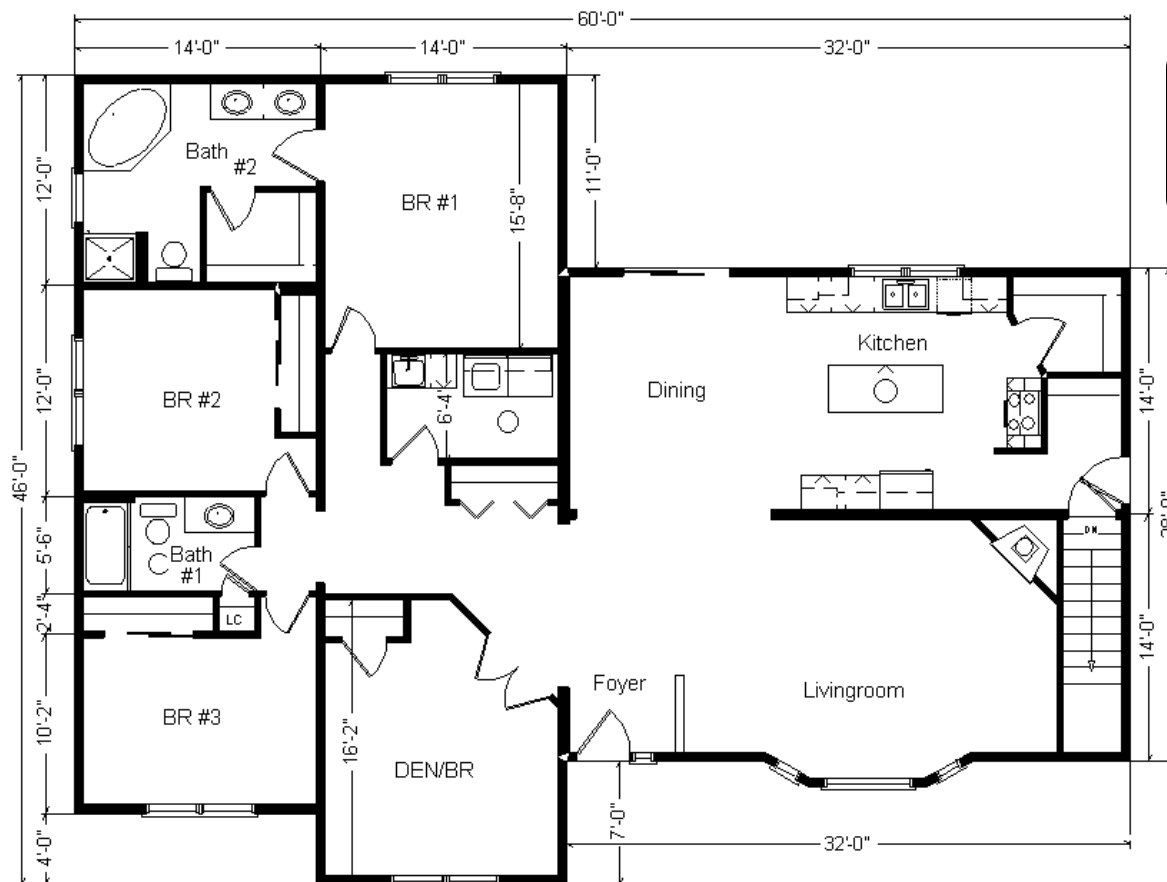

# Design Homes, Inc.

**Eldridge, IA**  
 (#10264 -4-4)

<b>Base Price:</b>	<b>\$153,869.00</b>
<b>This Home Displays The Following Options:</b>	
6/12 Roof Slope	3,648.00
Large Gable	1,400.00
WeatherShield Windows	5,091.00
LP Smartside	6,808.00
LP Shake Siding on Front Gables	538.00
Window / Door Lineals	818.00
Upgrade Carpet (Southwind)	1,775.00
Electric Fireplace	3,100.00
9' Ceilings	3,937.00
6 Panel Oak Doors (x9)	1,935.00
Interior French Doors w/Glass	1,185.00
Recessed Lights (5) and Dimmer Switch	263.00
Wire for Electric Range	100.00
Laundry Area w/Cabinets	750.00
SS Laundry Sink/Faucet/Base Cabs.	706.00
Hi-Definition Kit./Laundry Countertops	465.00
Brush Nickel Package	1,165.00
Extra 3/4 Bath	2,450.00
Double Sink Vanity	725.00
Corner Whirlpool Tub	3,200.00
Shower Door (x2)	570.00
Vanity Base Drawers (x3)	334.00
Hi-Rise Toilets (x2)	430.00
Cult. Granite Vanity Tops	561.00
Seneca Ridge Oak Arch Med. Cabinets	2,400.00
Classic Deluxe Drawers\Plywood Ends	550.00
Custom Cabinets	362.00
2' of Extra Wall Cabinets	246.00
7' of Extra Base Cabinets	1,127.00
Crown Molding Above Kit Cabinets (32')	512.00
Kohler Pull-out Kit. Faucet (K15160-BN)	195.00
WP Microwave (WMH31017)	354.00
WP Dishwasher (WDF310)	574.00
Suntubes (x3)	1,680.00
Walk-Out Bay	4,571.00
R24 High Density Batt Insulated ext. Wall	1,265.00
6' Wshield Patio Door	2,293.00
Sidelight (SS692HRRN)	1,247.00
Upgrade Entry Door (SS684HRRN)	950.00
<b>Total With Options Shown:</b>	<b>\$214,149.00</b>

**Model #6**  
**28x76 4 Sec. Ranch**  
**2,128 sq. ft.**

Jan 2017

**Price Includes: Delivery in Zones 1 and 2, Crane Work, All Blueprints, R55 Ceilings, R20 Exterior Walls, REAL Plywood Floors, Kohler Plumbing, Pella Windows, 200 Amp Service, All Applicable Tax and Much More!!**