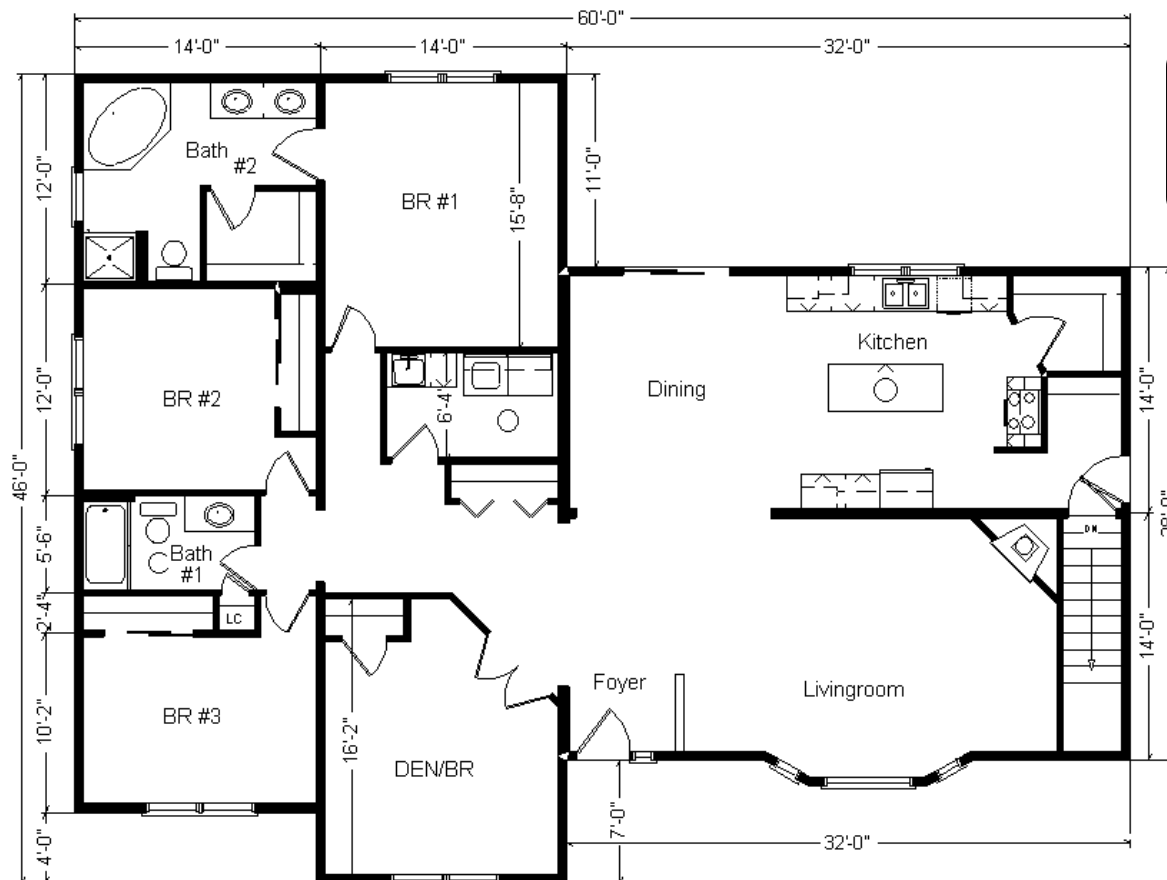

# Design Homes, Inc.

**Eldridge, IA**  
 (#10264 -4-4)

<b>Base Price:</b>	<b>\$160,024.00</b>
<b>This Home Displays The Following Options:</b>	
6/12 Roof Slope	3,724.00
Large Gable	1,456.00
WeatherShield Windows	4,991.00
LP Smartside	7,072.00
LP Shake Siding on Front Gables	554.00
Window / Door Lineals	1,188.00
Upgrade Carpet (Southwind)	1,775.00
Electric Fireplace	3,100.00
9' Ceilings	4,065.00
6 Panel Oak Doors (x9)	1,935.00
Interior French Doors w/Glass	1,185.00
Recessed Lights (5) and Dimmer Switch	263.00
Wire for Electric Range	100.00
Laundry Area w/Cabinets	750.00
SS Laundry Sink/Faucet/Base Cabs.	714.00
Hi-Definition Kit./Laundry Countertops	465.00
Brush Nickel Package	1,165.00
Extra 3/4 Bath	2,450.00
Double Sink Vanity	725.00
Corner Whirlpool Tub	3,200.00
Shower Door (x2)	570.00
Vanity Base Drawers (x3)	334.00
Kohler Hi-Rise Toilets (x2)	430.00
Cult. Granite Vanity Tops	561.00
Seneca Ridge Oak Cabinets (disc.)	2,400.00
Classic Deluxe Drawers\Plywood Ends	550.00
Custom Cabinets	362.00
2' of Extra Wall Cabinets	246.00
7' of Extra Base Cabinets	1,127.00
Crown Molding Above Kit Cabinets (32')	512.00
Kohler Pull-out Kit. Faucet (K15160-BN)	195.00
WP Microwave (WMH31017)	354.00
WP Dishwasher (WDF310)	574.00
Suntubes (x3)	1,680.00
Walk-Out Bay	4,925.00
R24 High Density Batt Insulated ext. Wall	1,265.00
6' Wshield Patio Door	2,362.00
Sidelight (SS692HRRN)	1,247.00
Upgrade Entry Door (SS684HRRN)	950.00

**Total With Options Shown: \$221,545.00**

**Model #6**  
**28x76 4 Sec. Ranch**  
**2,128 sq. ft.**

Feb. 2018

**Price Includes: Delivery in Zones 1 and 2, Crane Work, All Blueprints, R55 Ceilings, R20 Exterior Walls, REAL Plywood Floors, Kohler Plumbing, Pella Windows, 200 Amp Service, All Applicable Tax and Much More!!**