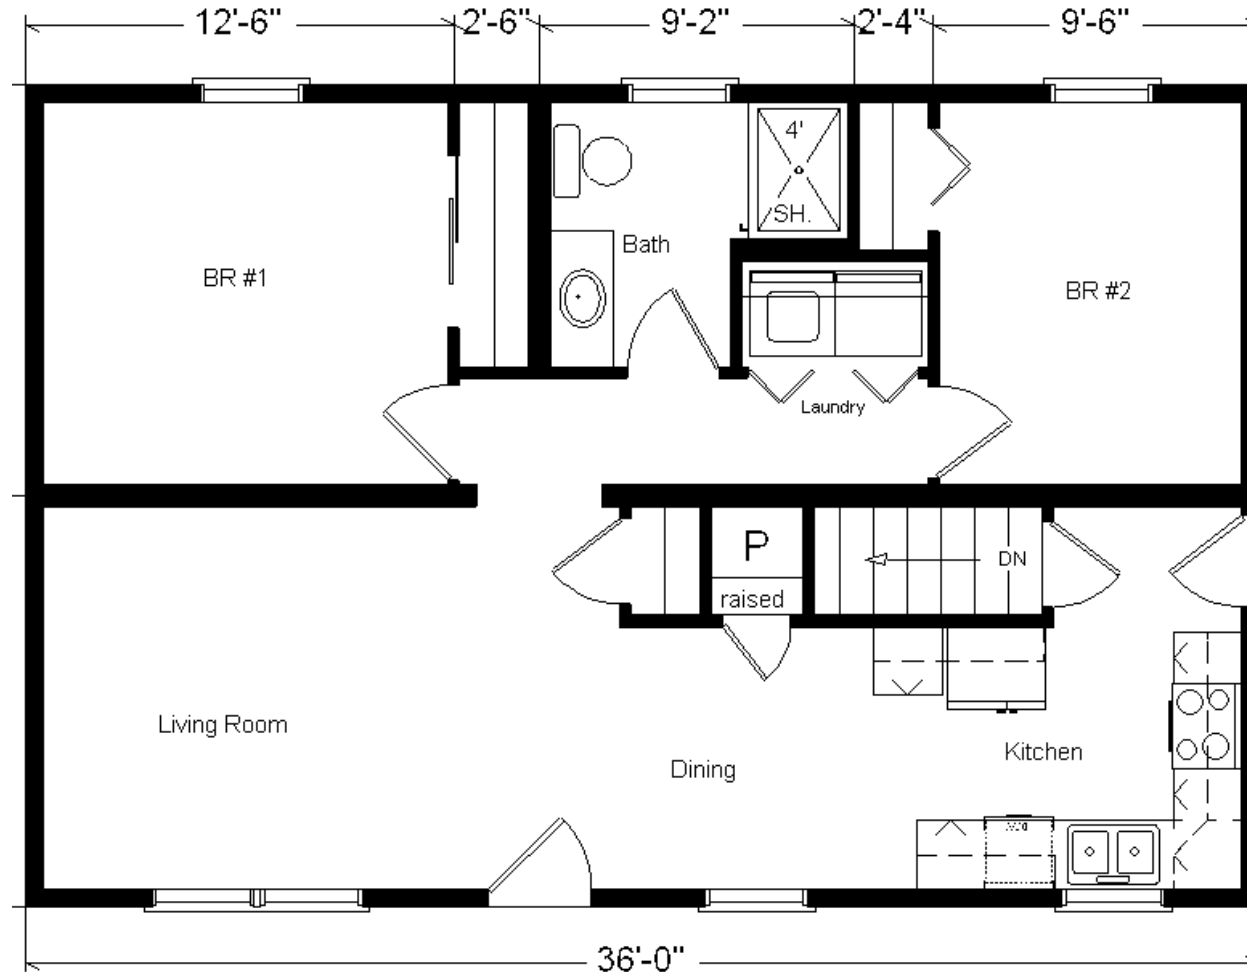

Model #0
36' Classic Ranch
 864 sq. ft.

Design Homes, Inc.

Fond du Lac, WI
 (#10453-5-6)

Base Price:	\$66,490.00
This Home Displays The Following Options:	
Vanity Drawer base	226.00
Shutters (x6)	378.00
Laundry Area w/Shelf	428.00
Total With Options Shown:	\$67,522.00

ZONE 1

NOTE...Heating Systems are optional on all Design Home's Rustic and Classic Series in Zone 1

Reverse Plan Shown

Price Includes:
 Delivery in Zone 1,
 Crane Work, All
 Blueprints, R55
 Ceilings, R20
 Exterior Walls,
 Kohler Plumbing,
 Pella Windows, 200
 Amp Service, All
 Applicable Tax and
 Much More!!