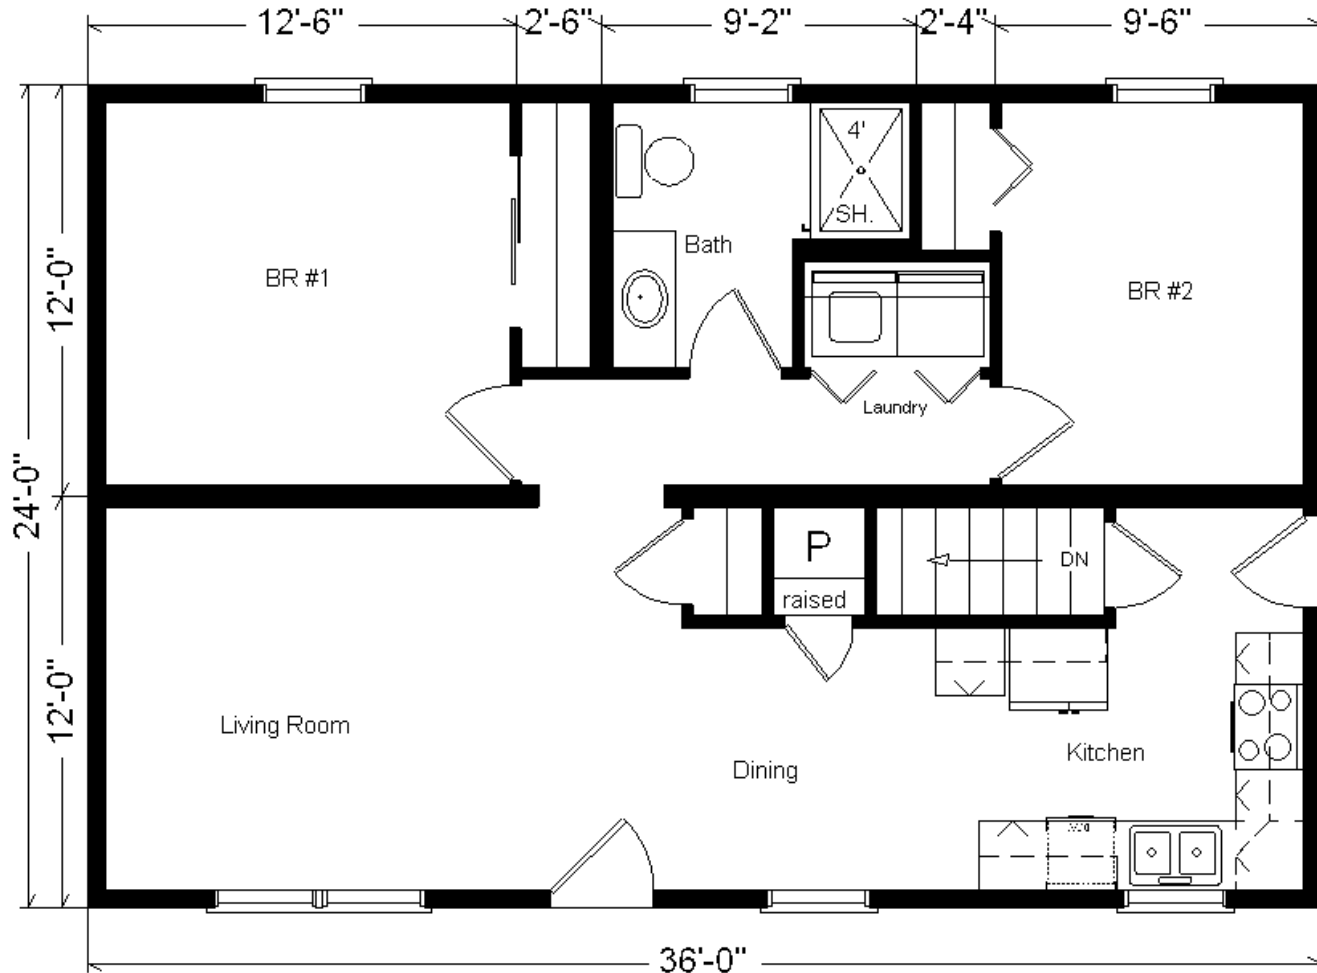

# Classic Ranch

24x36 Ranch 864 sq. ft.

# Design Homes, Inc.

Fond du Lac, WI  
 (#10453-5-6)

|  |                    |
|--|--------------------|
| <b>Base Price:</b>                               | <b>\$64,868.00</b> |
| <b>This Home Displays The Following Options:</b> |                    |
| Vanity Drawer base                               | 226.00             |
| Shutters (x6)                                    | 378.00             |
| Laundry Area w/Shelf                             | 428.00             |

**Total With Options Shown: \$65,900.00**

**ZONE 1**

NOTE...Heating Systems are optional on all Design Home's Rustic and Basic Series in Zone 1

**Reverse Plan Shown**

**Price Includes:**  
 Delivery in Zone 1,  
 Crane Work, All  
 Blueprints, R55  
 Ceilings, R20  
 Exterior Walls, REAL  
 Plywood Floors,  
 Kohler Plumbing,  
 Pella Windows, 200  
 Amp Service, All  
 Applicable Tax and  
 Much More!!