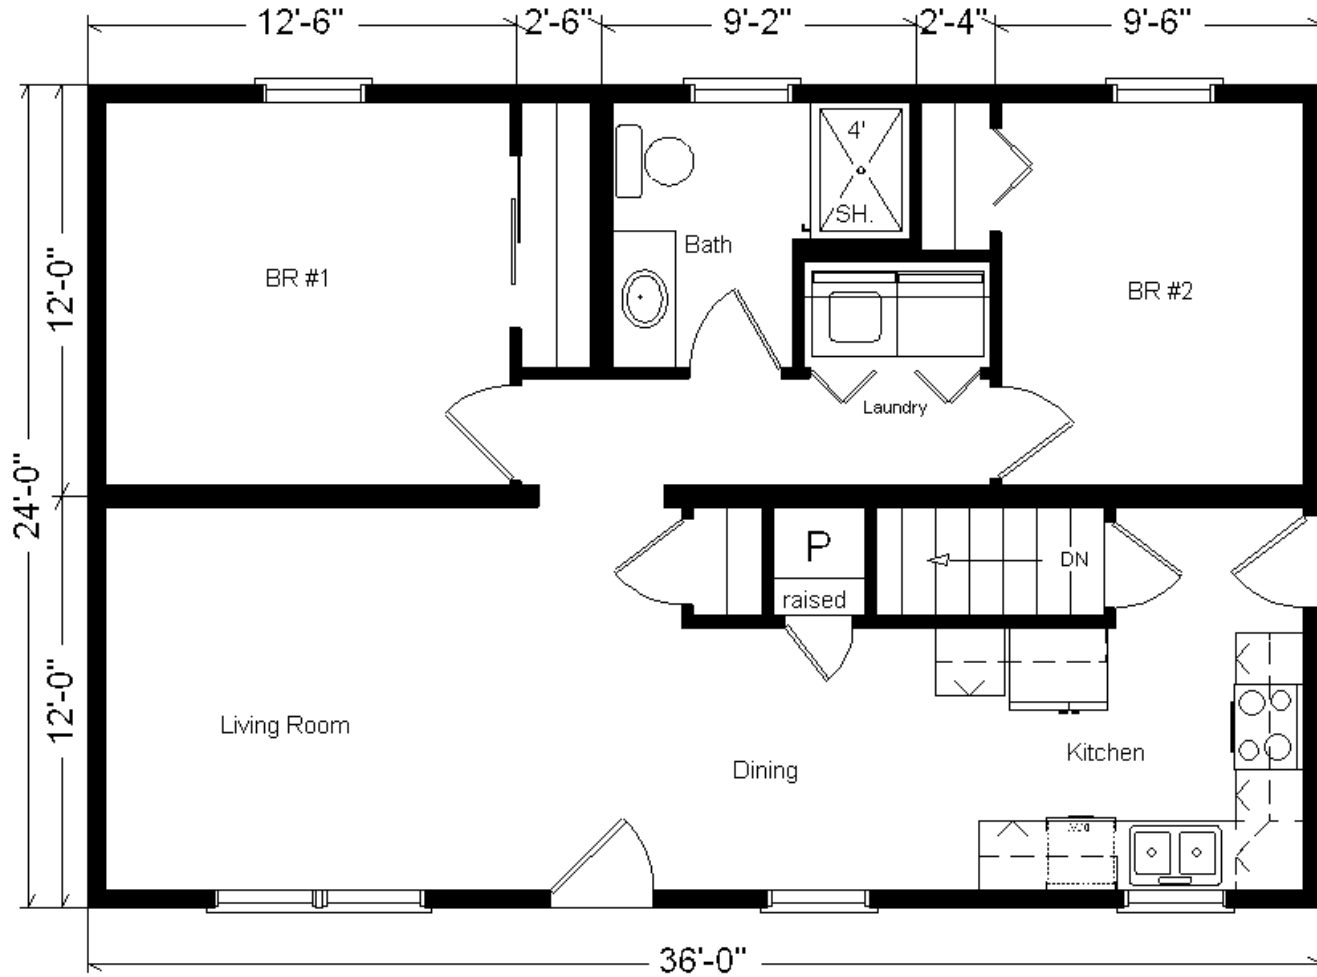

Basic Ranch

24x36 Ranch 864 sq. ft.

Design Homes, Inc.

Fond du Lac, WI
 (#10453-5-6)

Base Price:	\$62,979.00
This Home Displays The Following Options:	
Vanity Drawer base	226.00
Pull-down Kohler Faucet (K560-CP)	215.00
Laundry Area w/Shelf	428.00

Total With Options Shown: \$63,848.00

ZONE 1

NOTE...Heating Systems are optional on all Design Home's Rustic and Basic Series in Zone 1

Price Includes:
 Delivery in Zone 1,
 Crane Work, All
 Blueprints, R55
 Ceilings, R20
 Exterior Walls, REAL
 Plywood Floors,
 Kohler Plumbing,
 Pella Windows, 200
 Amp Service, All
 Applicable Tax and
 Much More!!