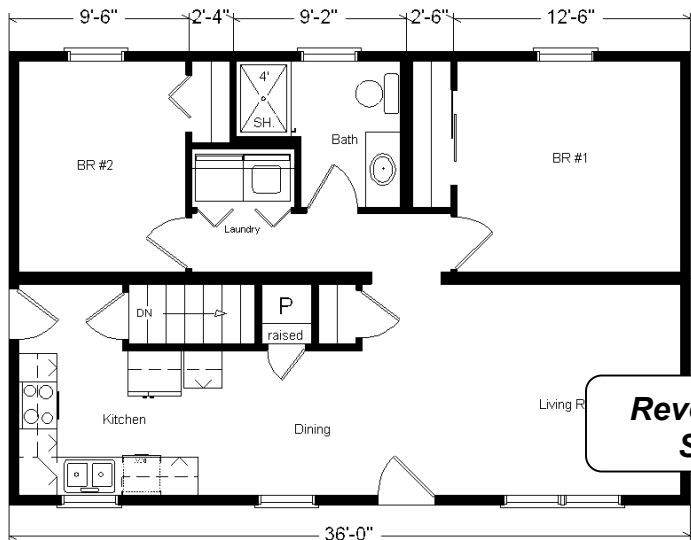

Base Price:	$66,490.00
This Home Displays The Following Options:	
Vanity Drawer base	226.00
Shutters (x6)	378.00
Laundry Area w/Shelf	428.00
Total With Options Shown:	$67,522.00

ZONE 1

NOTE...Heating Systems are optional on all Design Home's Rustic and Classic Series in Zone 1

Reverse Plan Shown