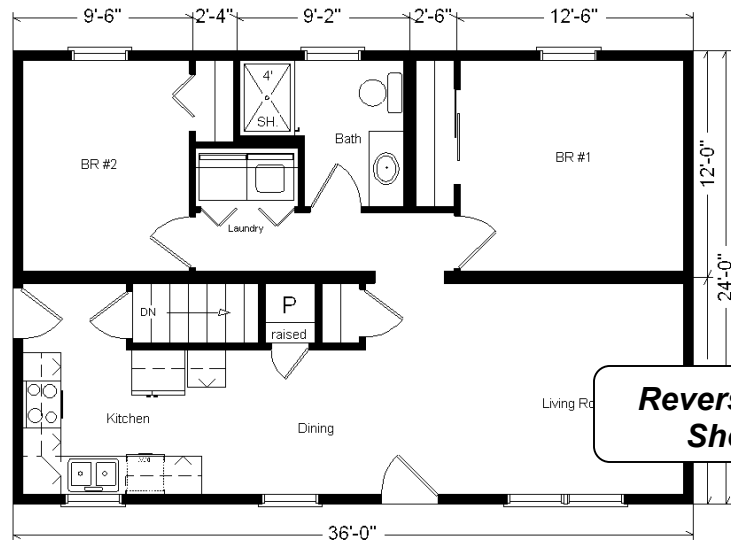

# Classic Ranch

24x36 Ranch 864 sq. ft.

# Design Homes, Inc.

Fond du Lac, WI  
 (#10453-5-6)

|  |                    |
|--|--------------------|
| <b>Base Price:</b>                               | <b>\$64,868.00</b> |
| <b>This Home Displays The Following Options:</b> |                    |
| Vanity Drawer base                               | 226.00             |
| Shutters (x6)                                    | 378.00             |
| Laundry Area w/Shelf                             | 428.00             |

**Total With Options Shown: \$65,900.00**

**ZONE 1**

NOTE...Heating Systems are optional on all Design Home's Rustic and Basic Series in Zone 1

**Reverse Plan Shown**

**Price Includes:**  
 Delivery in Zone 1,  
 Crane Work, All  
 Blueprints, R55  
 Ceilings, R20  
 Exterior Walls, REAL  
 Plywood Floors,  
 Kohler Plumbing,  
 Pella Windows, 200  
 Amp Service, All  
 Applicable Tax and  
 Much More!!