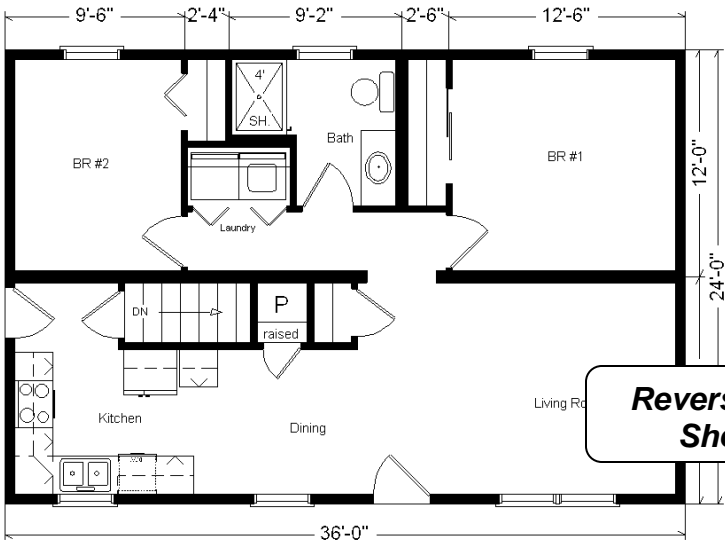

Basic Ranch

24x36 Ranch 864 sq. ft.

Design Homes, Inc.

Fond du Lac, WI
 (#10453-5-6)

Base Price:	\$62,979.00
This Home Displays The Following Options:	
Vanity Drawer base	226.00
Pull-down Kohler Faucet (K560-CP)	215.00
Laundry Area w/Shelf	428.00

Total With Options Shown: \$63,848.00

ZONE 1

NOTE...Heating Systems are optional on all Design Home's Rustic and Basic Series in Zone 1

Price Includes:
 Delivery in Zone 1,
 Crane Work, All
 Blueprints, R55
 Ceilings, R20
 Exterior Walls, REAL
 Plywood Floors,
 Kohler Plumbing,
 Pella Windows, 200
 Amp Service, All
 Applicable Tax and
 Much More!!