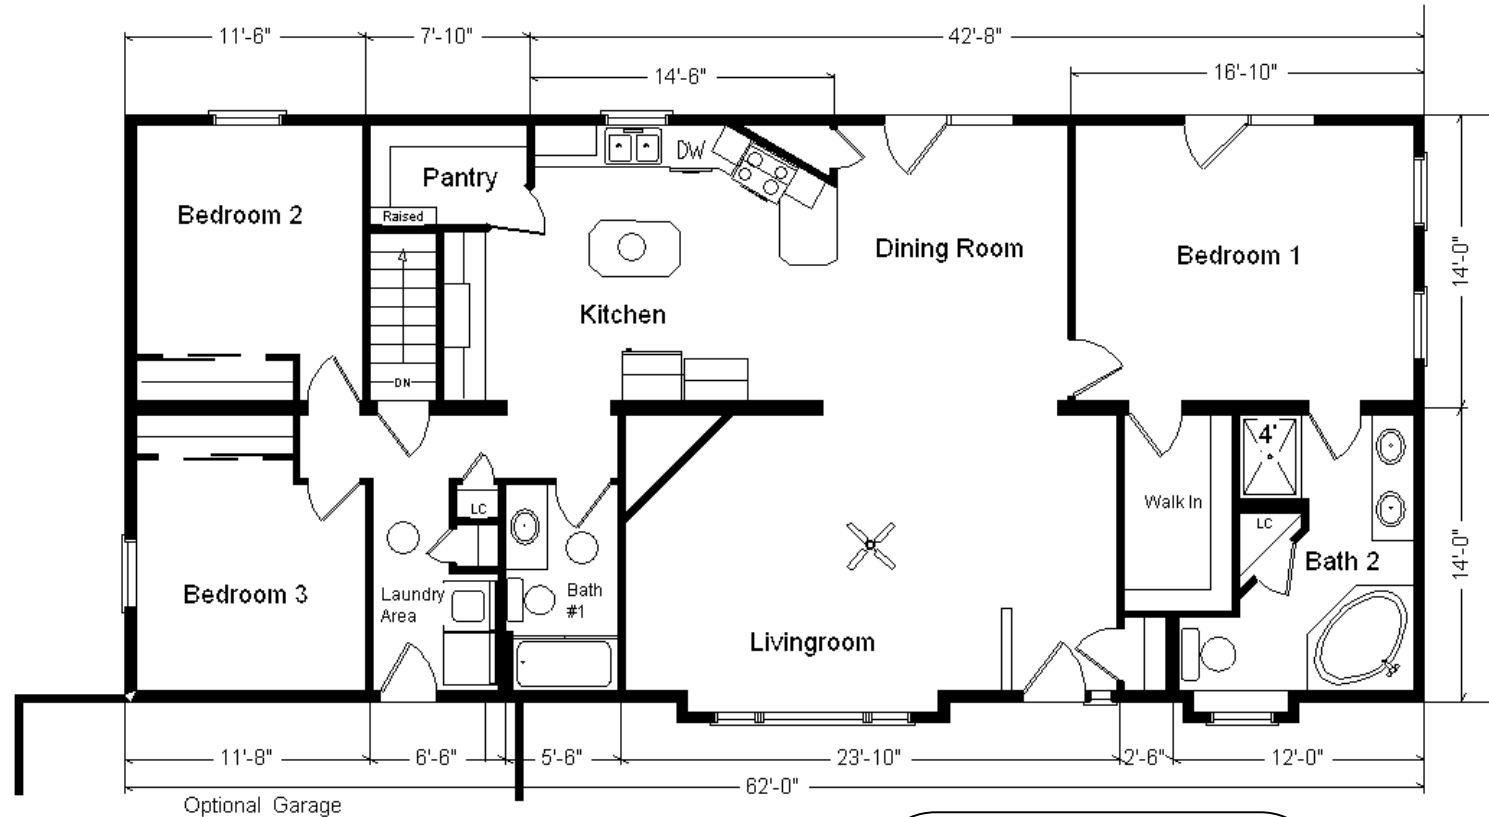

Model #1

28x62 Ranch 1,736 sq. ft.

Design Homes, Inc.

Fond du Lac, WI
(#10517 -6-4)

ZONE 1

Base Price:	\$126,792.00
This Home Displays The Following Options:	
6/12 Roof Slope	3,038.00
9' Ceilings	3,316.00
Double Gable	2,358.00
Small Gable	885.00
1' Small Bump-Out Window (Bath #2)	520.00
1' Large Bump-out LR Window	859.00
Upgrade Carpet (E. Nice)	1,850.00
Mohawk Wood Laminate (Kit/Dining)	1,762.00
Vaulted Ceilings (LR, DR, Kitchen)	1,595.00
Upgrade 6 Panel Oak Doors (x17)	3,638.00
Laundry Area w/Wentworth Cabinets	1,410.00
Paddle Fan Light (LR)	204.00
Rubbed Bronze Bath Package	1,165.00
Extra 3/4 Bath	2,450.00
Elongated Toilet Bowl (Bath #2)	62.00
Corner Whirlpool	3,200.00
Double Sink Vanity	725.00
Cultured Granite Vanity Tops (both Baths)	561.00
Vanity Base Drawers (x3)	490.00
Shower Door (Bath #2)	285.00
Nutone Tri-view Medicine Cabinets (x3)	630.00
Wentworth Maple PG Cabinets	5,768.00
7.5' Extra Base Cabinets	2,693.00
6' Extra Wall Cabinets	1,518.00
Crown Molding Above Kit Cabinets (35')	525.00
APC Cabinet Option	1,494.00
Custom Kitchen Cabinets	434.00
Hi-Definition Countertops	450.00
Pull-down Kit. Faucet (K560-BN)	235.00
Swan Quartz Sink	332.00
Suntube (x3)	1,680.00
Pella ProLine Windows	3,856.00
Window Grilles (x9)	585.00
2 Pella 6' Swing Patio Doors	6,880.00
Upgrade Front Door (S684HRRN)	325.00
Sidelight (S692HRRN)	772.00
Total w/Options Shown:	\$185,342.00

Color Information

Nat. Clay Siding, White Trim, Black Shingles, Black Shutters, White Baths, #430 Vanity Tops, Bamboo Carpet, 91180 Vinyls, EXLO5-06 Whiskey Oak Laminate, Nero Sink, Saddle Oak Trim & Doors, SS Vented Rangehood, Pella Proline White Dbl-hung Windows w/Saddle Interiors, Golden Mascarello Countertop. Pumpnickel Glaze Cabinets, Brushed Nickel Package

July 2018

MN #BC146710

Price Includes: Delivery in Zones 1 and 2, Crane Work, All Blueprints, R55 Ceilings, R20 Exterior Walls, Kohler Plumbing, Pella Windows, 200 Amp Service, All Applicable Tax and Much More!!