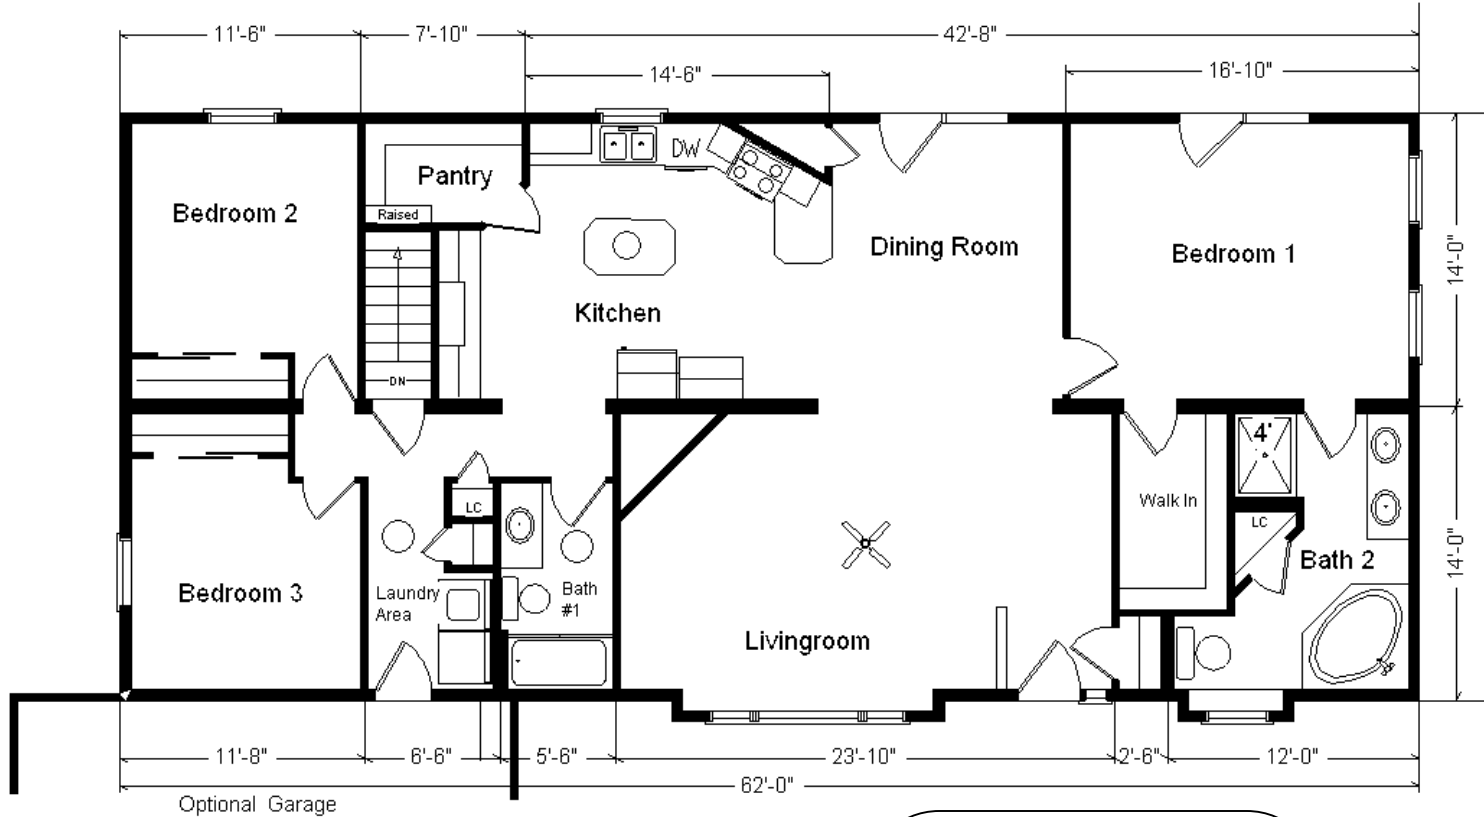

Model #1
28x62 Ranch 1,736 sq. ft.

Design Homes, Inc.

Fond du Lac, WI
(#10517 -6-4)

ZONE 1

Base Price:	\$123,700.00
This Home Displays The Following Options:	
6/12 Roof Slope	3,038.00
9' Ceilings	3,316.00
Double Gable	1,810.00
Small Gable	884.00
1' Small Bump-Out Window (Bath #2)	520.00
1' Large Bump-out LR Window	859.00
Upgrade Carpet (E. Nice)	1,850.00
Mohawk Wood Laminate (Kit/Dining)	1,762.00
Vaulted Ceilings (LR, DR, Kitchen)	1,595.00
Upgrade 6 Panel Oak Doors (x17)	3,638.00
Laundry Area w/Wentworth Cabinets	1,410.00
Paddle Fan Light (LR)	204.00
Rubbed Bronze Bath Package	1,165.00
Extra 3/4 Bath	2,450.00
Elongated Toilet Bowl (Bath #2)	62.00
Corner Whirlpool	3,200.00
Double Sink Vanity	725.00
Cultured Granite Vanity Tops (both Baths)	561.00
Vanity Base Drawers (x3)	490.00
Shower Door (Bath #2)	285.00
Nutone Tri-view Medicine Cabinets (x3)	630.00
Wentworth Maple PG Cabinets	5,768.00
7.5' Extra Base Cabinets	2,693.00
6' Extra Wall Cabinets	1,518.00
Crown Molding Above Kit Cabinets (35')	525.00
APC Cabinet Option	1,494.00
Custom Kitchen Cabinets	434.00
Hi-Definition Countertops	450.00
Pull-down Kit. Faucet (K560-BN)	235.00
Swan Quartz Sink	332.00
Suntube (x3)	1,680.00
Pella ProLine Windows	3,856.00
Window Grilles (x9)	585.00
2 Pella 6' Swing Patio Doors	6,880.00
Upgrade Front Door (S684HRRN)	325.00
Sidelight (S692HRRN)	772.00
Total w/Options Shown:	\$181,701.00

Color Information
Nat. Clay Siding, White Trim, Black Shingles, Black Shutters, White Baths, #430 Vanity Tops, Bamboo Carpet, 91180 Vinyls, EXLO5-06 Whiskey Oak Laminate, Nero Sink, Saddle Oak Trim & Doors, SS Vented Rangehood, Pella Proline White Dbl-hung Windows w/Saddle Interiors, Golden Mascarello Countertop. Pumppernickel Glaze Cabinets, Brushed Nickel Package