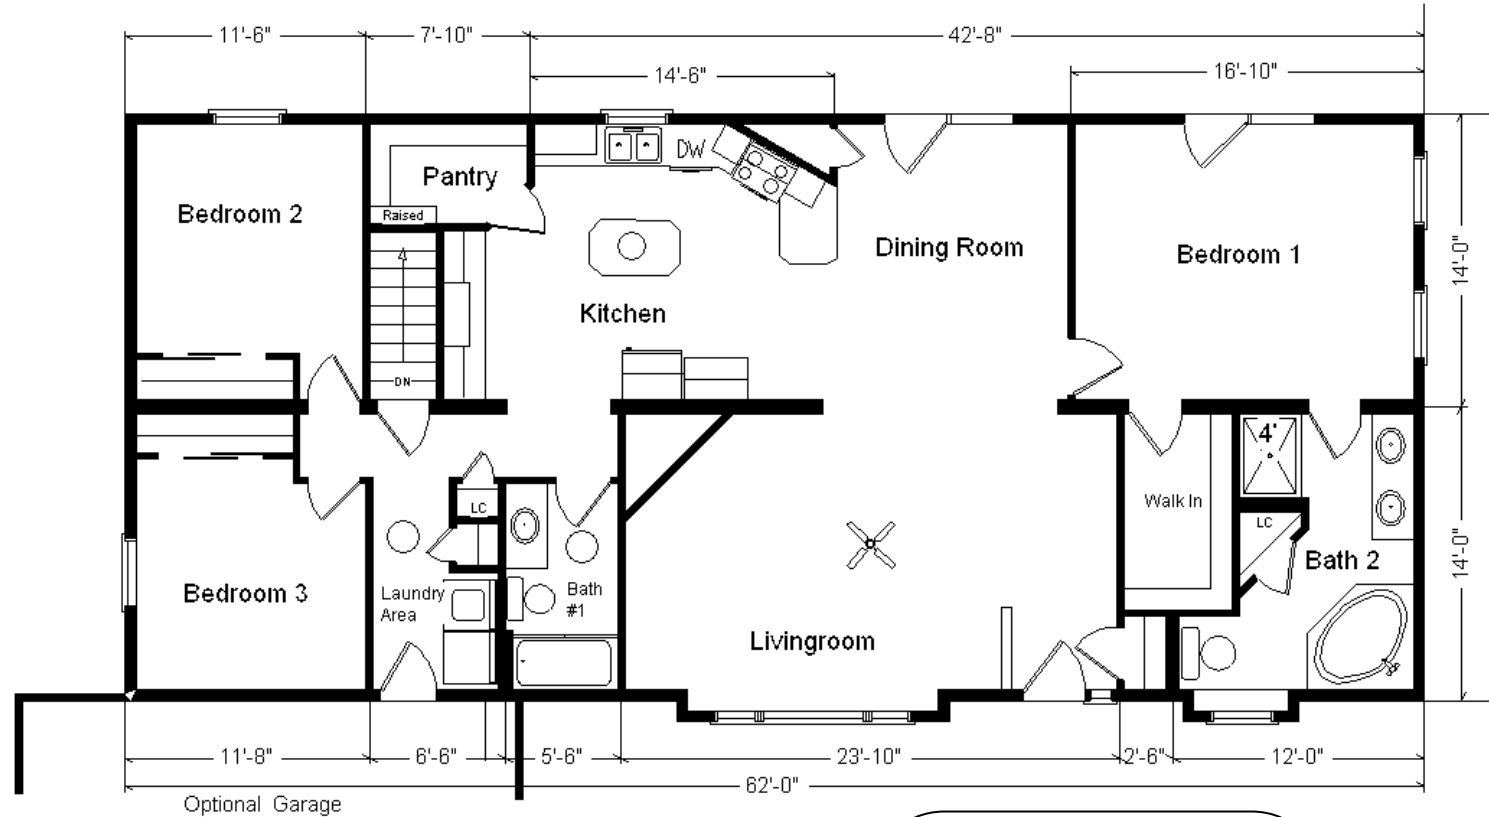

# Model #1

28x62 Ranch 1,736 sq. ft.

# Design Homes, Inc.

Fond du Lac, WI  
(#10517 -6-4)

ZONE 1

<b>Base Price:</b>	<b>\$118,942.00</b>
<b>This Home Displays The Following Options:</b>	
6/12 Roof Slope	2,976.00
9' Ceilings	3,212.00
Double Gable	1,749.00
Small Gable	850.00
1' Small Bump-Out Window (Bath #2)	500.00
1' Large Bump-out LR Window	826.00
Upgrade Carpet (E. Nice)	1,850.00
Mohawk Wood Laminate (Kit/Dining)	1,762.00
Vaulted Ceilings (LR, DR, Kitchen)	1,550.00
Upgrade 6 Panel Oak Doors (x17)	3,638.00
Laundry Area w/Wentworth Cabinets	1,390.00
Paddle Fan Light (LR)	204.00
Rubbed Bronze Bath Package	1,165.00
Extra 3/4 Bath	2,450.00
Elongated Toilet Bowl (Bath #2)	62.00
Corner Whirlpool	3,200.00
Double Sink Vanity	725.00
Cultured Granite Vanity Tops (both Baths)	561.00
Vanity Base Drawers (x3)	490.00
Shower Door (Bath #2)	285.00
Nutone Tri-view Medicine Cabinets (x3)	390.00
Wentworth Maple PG Cabinets	5,600.00
7.5' Extra Base Cabinets	1,980.00
6' Extra Wall Cabinets	1,308.00
Crown Molding Above Kit Cabinets (35')	525.00
APC Cabinet Option	1,450.00
Custom Kitchen Cabinets	421.00
Hi-Definition Countertops	450.00
Pull-down Kit. Faucet (K560-BN))	235.00
Swan Quartz Sink	332.00
Suntube (x3)	1,680.00
Pella ProLine Windows	3,773.00
Window Grilles (x9)	567.00
2 Pella 6' Swing Patio Doors	6,680.00
Upgrade Front Door (S684HRRN)	325.00
Sidelight (S692HRRN)	772.00
<b>Total w/Options Shown:</b>	<b>\$174,875.00</b>