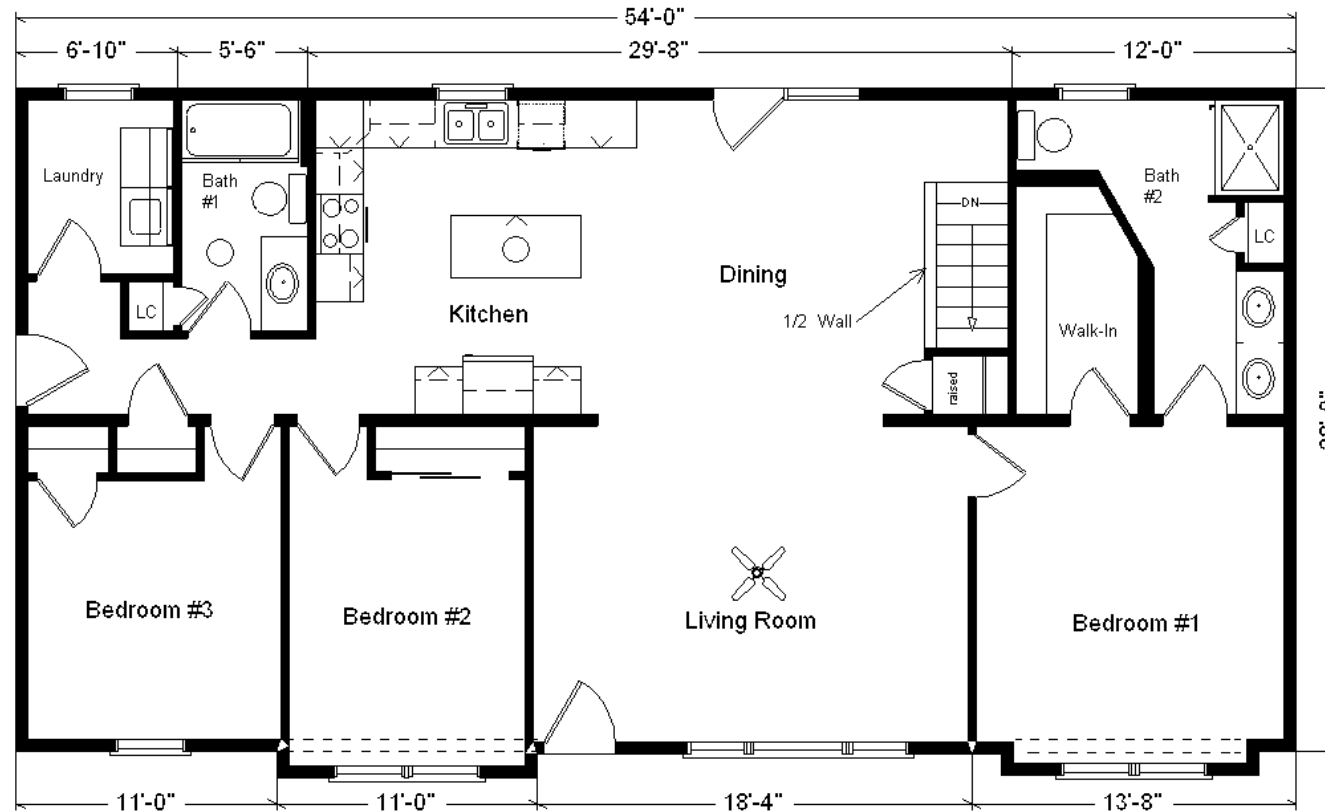

Model #3

28x54 Ranch 1,530 sq. ft.

Design Homes, Inc.

Fond du Lac, WI

(#10424-5-4)

Base Price:	\$115,484.00
This Home Displays The Following Options:	
6/12 Roof Slope	2,646.00
Double Gable	2,358.00
Medium Gable	1,456.00
2-1' Bump-out Rooms	1,718.00
LP Smartside Siding	5,854.00
Window Lineals	649.00
Vaulted Ceilings (LR, Din & Kit.)	1,444.00
Upgrade Carpets (Southwind)	1,183.00
Paddle Fan Light (LR)	204.00
Laundry Area w/shelf	428.00
Extra 3/4 Bath	2,450.00
Double Sink Vanity	725.00
Cultured Granite Vanity Top (Bath #2)	354.00
Shower Door (Bath#2)	285.00
Vanity Drawer Bases (x3)	334.00
Dryden Rustic Birch Cabinets (disc.)	4,020.00
6' of Extra Wall Cabinets	1,056.00
7' of Extra Base Cabinets	1,575.00
2-24" Drawer Bases	92.00
Custom Cabinets	640.00
Crown Molding (39')	585.00
Mullion Glass Door	128.00
Hi Macs Kitchen Countertop	5,397.00
Kohler Pull-down Kit. Faucet (BRZ)	235.00
Upgrade Front Door (S684TRC)	516.00
2 Suntubes	1,120.00
Pella Proline Windows	5,235.00
6' Proline Fr. Swing Patio Door	3,440.00

Total With Options Shown: \$161,611.00

Color Information
 LP Smokey Ash Siding,
 White Trim, Driftwood
 Shingles, White Window
 Lineals, Acrylic White
 Sink, No Shutters,
 Saddle Oak Trim, Doors,
 Windows and Cabinets,
 Bisque Baths, Parchment
 Vanity Top Bath #1, #430
 Beige C. Granite Vanity
 Top Bath #2, Mascot
 Carpet, 91180 Vinyl,
 ORB Hardware, White
 Pella Dbl-hung Windows,
 SS Rangehood, #G42
 Venetian Sand
 Countertop