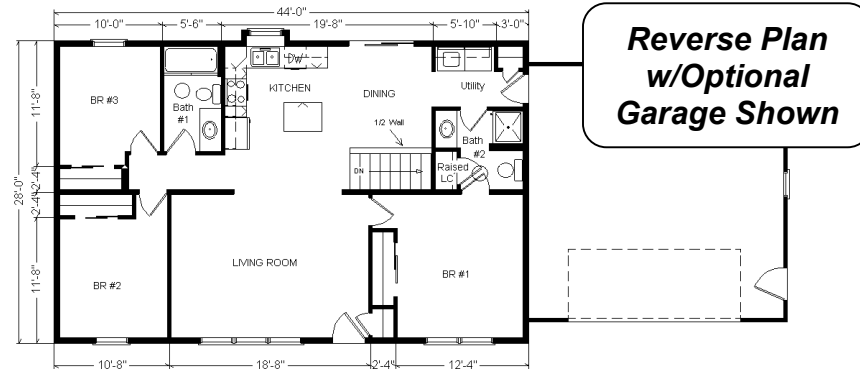

Model #4

28x44 Ranch 1,232 sq. ft.

Design Homes, Inc.

Fond du Lac, WI

(10481-6-6)

Base Price:	\$97,613.00
This Home Displays The Following Options:	
5/12 Roof Slope	1,848.00
Double Gable	1,819.00
1' Bump-out Kitchen Window	520.00
Vaulted Ceilings (Kit,DR,LR)	1,144.00
Premium Color Vinyl Siding	489.00
Window Lineals	472.00
DHI Paddle Fan/Light (LR)	204.00
Extra 3/4 Bath	2,450.00
Vanity Base Drawers (x2)	358.00
Cultured Granite Vanity Tops	413.00
Laundry Area w/Hickory Cabinets	940.00
Shower Door (Bath#2)	285.00
Pioneer Hickory Cabinets (disc.)	2,775.00
Crown Molding (18')	270.00
8" Deep SS Sink	112.00
Kohler Pull-down Faucet (BN)	235.00
Suntubes (x2)	1,120.00
Upgrade Front Door (S684HRRN)	325.00
Painted Exterior Door (x2)	272.00
Pella 250 Series Dbl-hung Windows	1,486.00
Pella 350 Series 6' Patio Door	2,688.00

Total With Options Shown: \$117,838.00

ZONE 1

Feb. 2018

**Buy Display Model
For:
\$108,411.00!
(Discounted 9,427 !)**

MN #BC146710

Price Includes: 100 Mile Delivery, Crane Work, All Blueprints, R55 Ceilings, R20 Exterior Walls, REAL Plywood Floors, Kohler Plumbing, Pella Windows, 200 Amp Service, All Applicable Tax and Much More!!