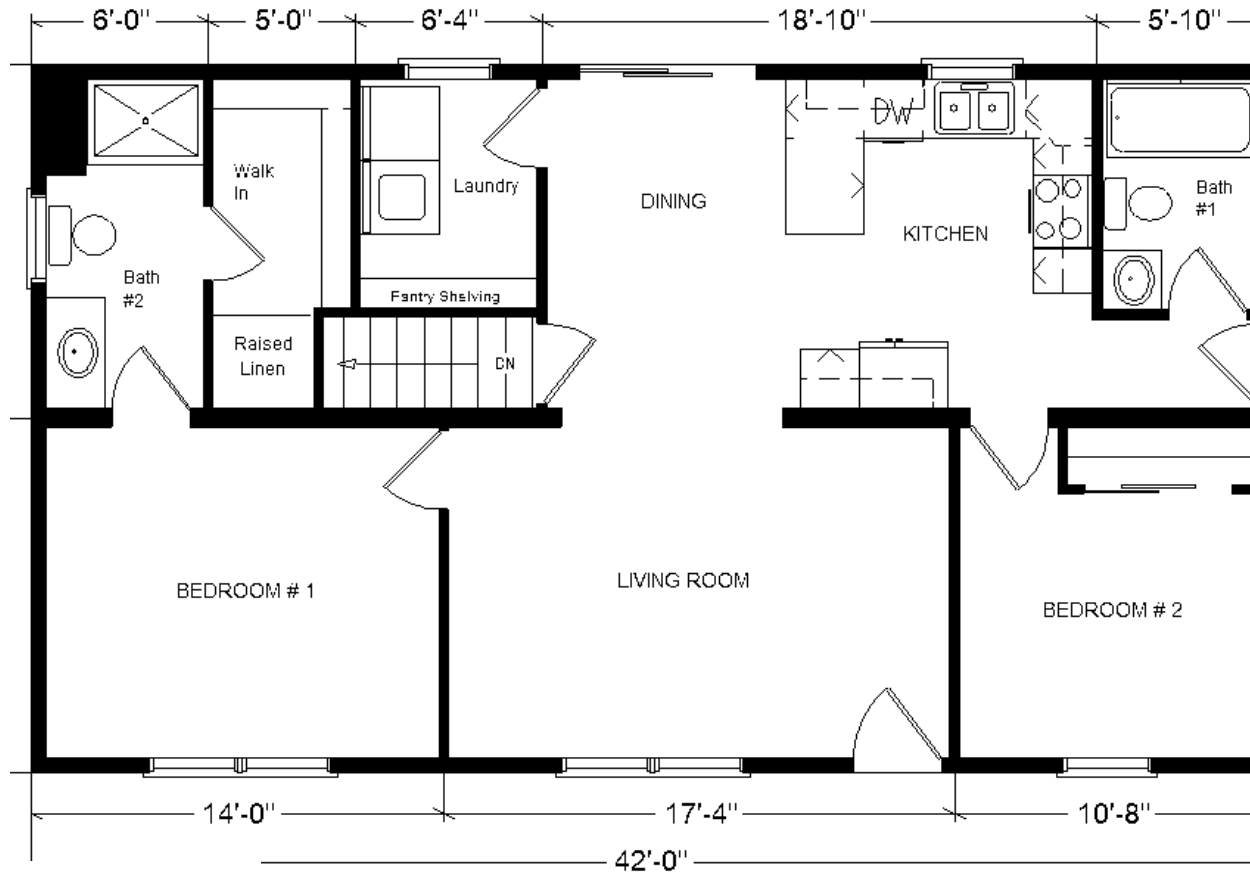

Model #4
42' Classic Ranch
 1,008 sq. ft.

Design Homes, Inc.

Fond du Lac, WI
 (#10718-8-6)

Base Price:	\$74,804.00
This Home Displays The Following Options:	
Metal Roof	2,818.00
Window Lineals	472.00
Pella Vinyl Patio Door (upcharge)	515.00
2 Extra Pella Windows	440.00
Painted Front Door	136.00
Wire for Future Fan/Light (LR)	39.00
Vaulted Ceilings (Lr, Kit, Din.)	929.00
Extra 3/4 Bath	2,450.00
Vanity Top Drawers (Bath #2)	70.00
Vinyl Plank Floor (BR #1 Closet)	178.00
Sinclair Birch Cabinets	1,272.00
Select Kit. Cabinet Option	567.00
Custom Cabinets	335.00
Laundry Area w/Sinclair Cabinets	775.00

Total With Options Shown: \$85,800.00

ZONE 1

NOTE...Heating Systems are optional on all Design Home's Rustic and Classic Series in Zone 1

**Reverse Plan
 W/Optional
 Garage**

Price Includes:
 Delivery in Zone 1,
 Crane Work, All
 Blueprints, R55
 Ceilings, R20
 Exterior Walls,
 Kohler Plumbing,
 Pella Windows, 200
 Amp Service, All
 Applicable Tax and
 Much More!!

MN #BC146710

July 2018

Color Information

Natural Clay Siding, Almond Trim, Burnished Slate Metal Roofing, Tan Lineals, SS Sink and Vented Rangehood, Pecan Oak Trim & Doors, Bisque Baths, Bark Carpet, #47 Vinyl Plank, Tan Pella Sgl-hung Windows and Jamocha Granite Formica Countertops