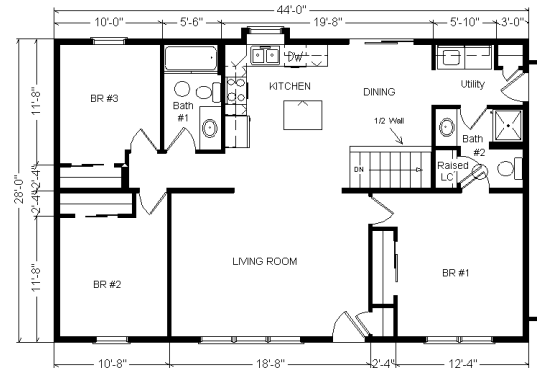

# Model #4

28x44 Ranch 1,232 sq. ft.

**Total With Options Shown: \$120,847.00**

**Price Includes: Delivery in Zones 1 and 2, Crane Work, All Blueprints, R55 Ceilings, R20 Exterior Walls, REAL Plywood Floors, Kohler Plumbing, Pella Windows, 200 Amp Service, All Applicable Tax and Much More!!**

*Furnace and Duct Work Included and Installed in Zone 1 ONLY*

**ZONE 1**

Feb. 2018

**Buy Display Model For: \$111,179.00! (Discounted 9,668 !)**

MN #BC146710

**Reverse Plan w/Optional Garage Shown**

**Color Information**  
 Dbl. 4" Hearthstone Siding, Almond Trim, Heather Blend Shingles, Tan Lineals, Bisque Baths, #430 Vanity Tops, 91180 Vinyls, Peat Carpet, SS Rangehood, Pella Tan Dbl-hung Vinyl Windows, House Rock Countertop, Wheat Cabinets & Pecan Oak Trim and Doors