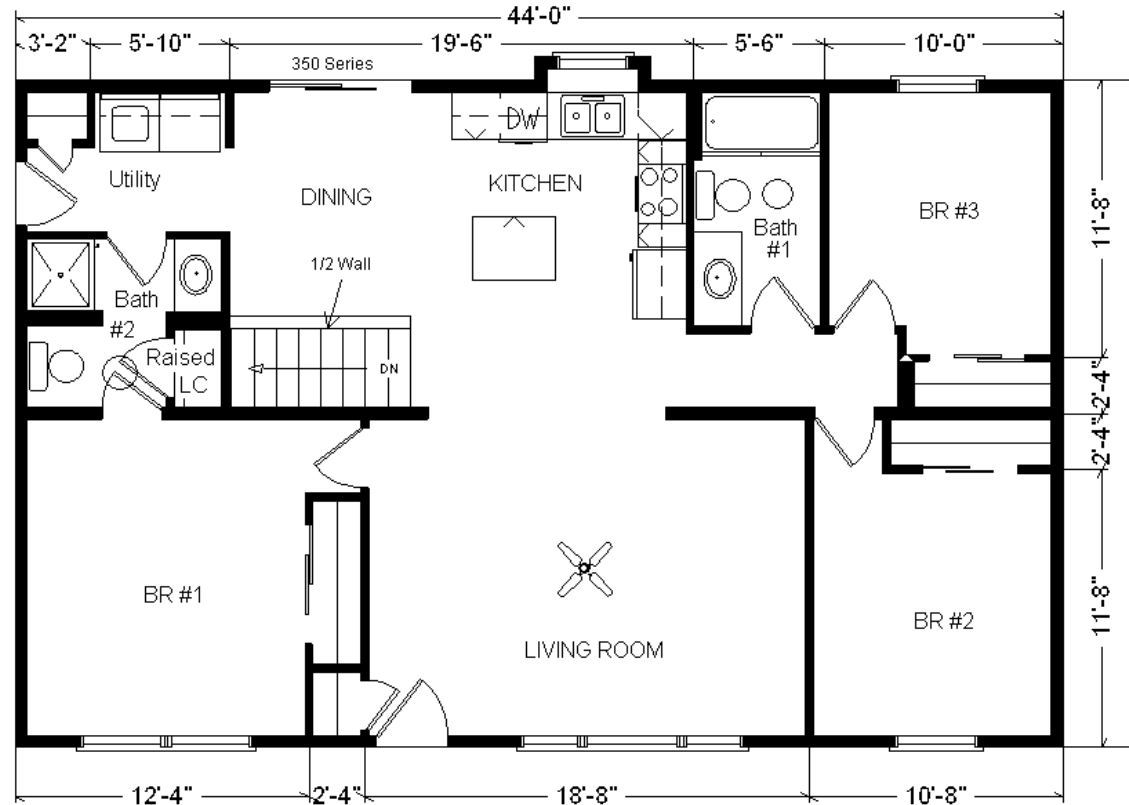

# Model #4

28x44 Ranch 1,232 sq. ft.

# Design Homes, Inc.

Fond du Lac, WI

(10481-6-6)

<b>Base Price:</b>	<b>\$100,622.00</b>
<b>This Home Displays The Following Options:</b>	
5/12 Roof Slope	1,848.00
Double Gable	1,819.00
1' Bump-out Kitchen Window	520.00
Vaulted Ceilings (Kit,DR,LR)	1,144.00
Premium Color Vinyl Siding	489.00
Window Lineals	472.00
DHI Paddle Fan/Light (LR)	204.00
Extra 3/4 Bath	2,450.00
Vanity Base Drawers (x2)	358.00
Cultured Granite Vanity Tops	413.00
Laundry Area w/Hickory Cabinets	940.00
Shower Door (Bath#2)	285.00
Pioneer Hickory Cabinets (disc.)	2,775.00
Crown Molding (18')	270.00
8" Deep SS Sink	112.00
Kohler Pull-down Faucet (BN)	235.00
Suntubes (x2)	1,120.00
Upgrade Front Door (S684HRRN)	325.00
Painted Exterior Door (x2)	272.00
Pella 250 Series Dbl-hung Windows	1,486.00
Pella 350 Series 6' Patio Door	2,688.00

**Total With Options Shown: \$120,847.00**

**Price Includes: Delivery in Zones 1 and 2, Crane Work, All Blueprints, R55 Ceilings, R20 Exterior Walls, REAL Plywood Floors, Kohler Plumbing, Pella Windows, 200 Amp Service, All Applicable Tax and Much More!!**

*Furnace and Duct Work Included and Installed in Zone 1 ONLY*

**ZONE 1**

Feb. 2018

**Buy Display Model For: \$111,179.00! (Discounted 9,668 !)**

MN #BC146710

**Reverse Plan w/Optional Garage Shown**

**Color Information**  
 Dbl. 4" Hearthstone Siding, Almond Trim, Heather Blend Shingles, Tan Lineals, Bisque Baths, #430 Vanity Tops, 91180 Vinyls, Peat Carpet, SS Rangehood, Pella Tan Dbl-hung Vinyl Windows, House Rock Countertop, Wheat Cabinets & Pecan Oak Trim and Doors