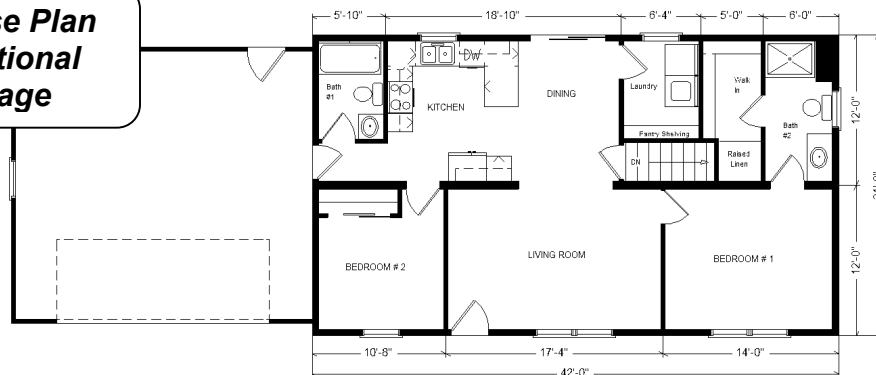

Model #4
42' Classic Ranch
 1,008 sq. ft.

Design Homes, Inc.
 Fond du Lac, WI
 (#10718-8-6)

Base Price:	\$77,048.00
This Home Displays The Following Options:	
Metal Roof	2,818.00
Window Lineals	472.00
Pella Vinyl Patio Door (upcharge)	515.00
2 Extra Pella Windows	440.00
Painted Front Door	136.00
Wire for Future Fan/Light (LR)	39.00
Vaulted Ceilings (Lr, Kit, Din.)	929.00
Extra 3/4 Bath	2,450.00
Vanity Top Drawers (Bath #2)	70.00
Vinyl Plank Floor (BR #1 Closet)	178.00
Sinclair Birch Cabinets	1,272.00
Select Kit. Cabinet Option	567.00
Custom Cabinets	335.00
Laundry Area w/Sinclair Cabinets	775.00

Total With Options Shown: \$88,044.00

Price Includes: Delivery up to 200 miles from PdC, WI, Crane Work, All Blueprints, R55 Ceilings, R20 Exterior Walls, Kohler Plumbing, Pella Windows, 200 Amp Service, All Applicable Tax and Much More!!

MN #BC146710

Feb. 2019

Reverse Plan W/Optional Garage

Color Information

Natural Clay Siding, Almond Trim, Burnished Slate Metal Roofing, Tan Lineals, SS Sink and Vented Rangehood, Pecan Oak Trim & Doors, Bisque Baths, Bark Carpet, #47 Vinyl Plank, Tan Pella Sgl-hung Windows and Jamocha Granite Formica Countertops