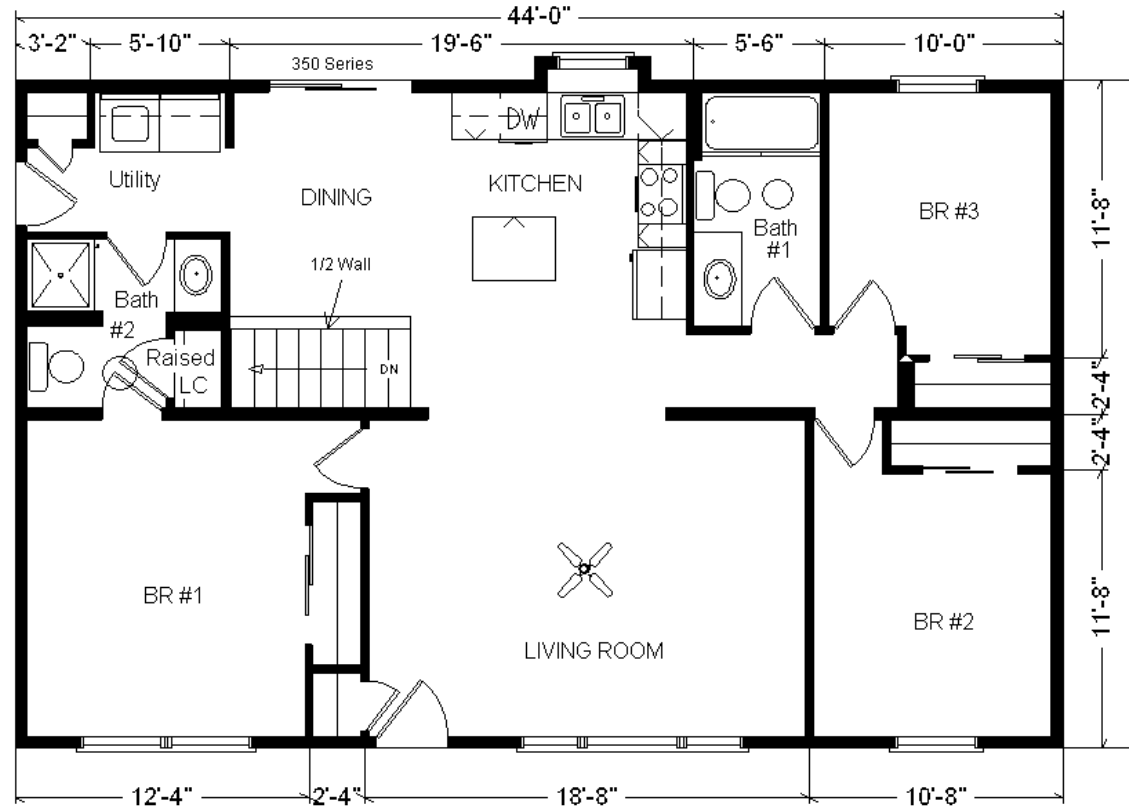

Model #4

28x44 Ranch 1,232 sq. ft.

Design Homes, Inc.

Fond du Lac, WI

(10481-6-6)

Base Price:	\$97,613.00
This Home Displays The Following Options:	
5/12 Roof Slope	1,848.00
Double Gable	1,819.00
1' Bump-out Kitchen Window	520.00
Vaulted Ceilings (Kit,DR,LR)	1,144.00
Premium Color Vinyl Siding	489.00
Window Lineals	472.00
DHI Paddle Fan/Light (LR)	204.00
Extra 3/4 Bath	2,450.00
Vanity Base Drawers (x2)	358.00
Cultured Granite Vanity Tops	413.00
Laundry Area w/Hickory Cabinets	940.00
Shower Door (Bath#2)	285.00
Pioneer Hickory Cabinets (disc.)	2,775.00
Crown Molding (18')	270.00
8" Deep SS Sink	112.00
Kohler Pull-down Faucet (BN)	235.00
Suntubes (x2)	1,120.00
Upgrade Front Door (S684HRRN)	325.00
Painted Exterior Door (x2)	272.00
Pella 250 Series Dbl-hung Windows	1,486.00
Pella 350 Series 6' Patio Door	2,688.00

Total With Options Shown: \$117,838.00

ZONE 1

Feb. 2018

**Buy Display Model
For:
\$108,411.00!
(Discounted 9,427 !)**

MN #BC146710

Price Includes: 100 Mile Delivery, Crane Work, All Blueprints, R55 Ceilings, R20 Exterior Walls, REAL Plywood Floors, Kohler Plumbing, Pella Windows, 200 Amp Service, All Applicable Tax and Much More!!

Color Information
Dbl. 4" Hearthstone Siding, Almond Trim, Heather Blend Shingles, Tan Lineals, Bisque Baths, #430 Vanity Tops, 91180 Vinyls, Peat Carpet, SS Rangehood, Pella Tan Dbl-hung Vinyl Windows, House Rock Countertop, Wheat Cabinets & Pecan Oak Trim and Doors