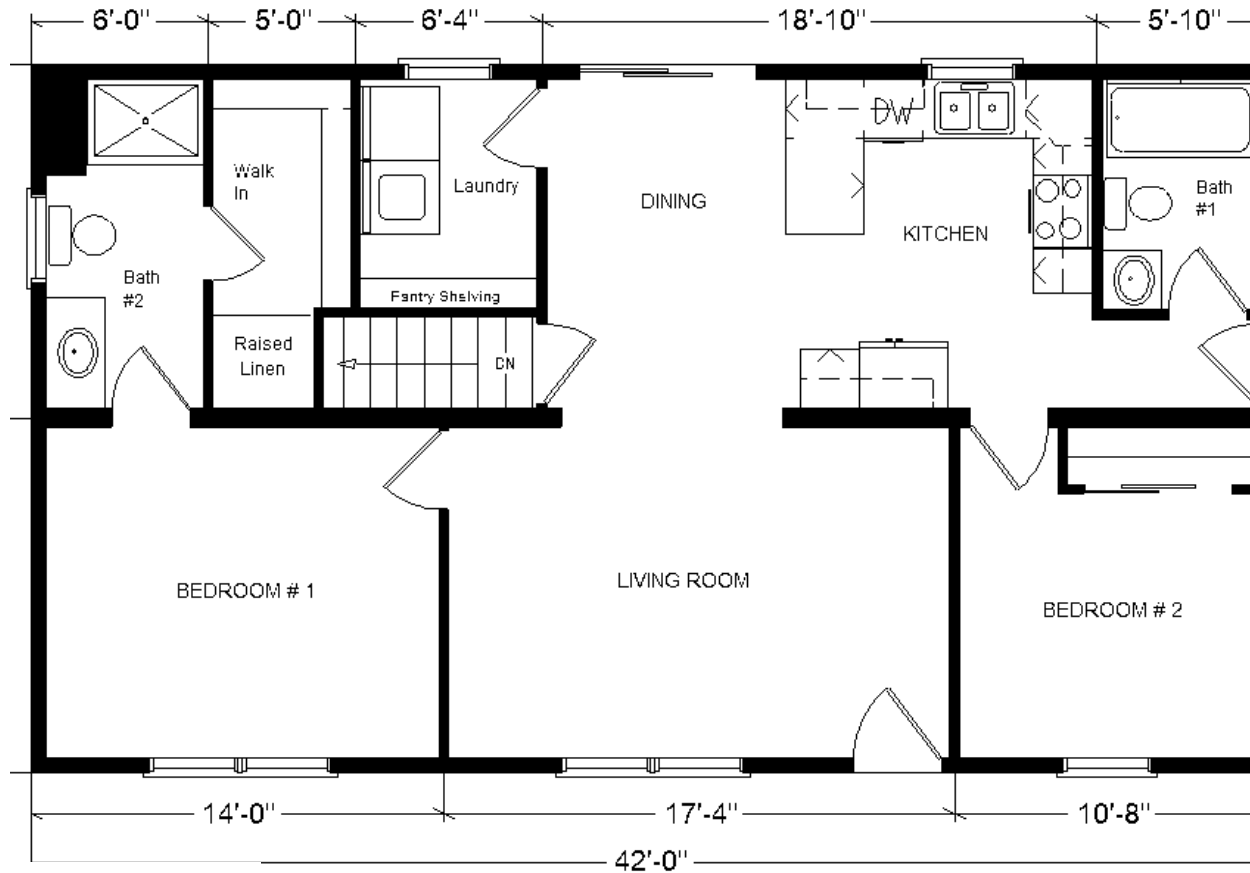

Model #4
42' Classic Ranch
 1,008 sq. ft.

Design Homes, Inc.
 Fond du Lac, WI
 (#10718-8-6)

Base Price:	\$77,048.00
This Home Displays The Following Options:	
Metal Roof	2,818.00
Window Lineals	472.00
Pella Vinyl Patio Door (upcharge)	515.00
2 Extra Pella Windows	440.00
Painted Front Door	136.00
Wire for Future Fan/Light (LR)	39.00
Vaulted Ceilings (Lr, Kit, Din.)	929.00
Extra 3/4 Bath	2,450.00
Vanity Top Drawers (Bath #2)	70.00
Vinyl Plank Floor (BR #1 Closet)	178.00
Sinclair Birch Cabinets	1,272.00
Select Kit. Cabinet Option	567.00
Custom Cabinets	335.00
Laundry Area w/Sinclair Cabinets	775.00

Total With Options Shown: \$88,044.00

Price Includes: Delivery up to 200 miles from PdC, WI, Crane Work, All Blueprints, R55 Ceilings, R20 Exterior Walls, Kohler Plumbing, Pella Windows, 200 Amp Service, All Applicable Tax and Much More!!

MN #BC146710

Feb. 2019

Reverse Plan W/Optional Garage

Color Information

Natural Clay Siding, Almond Trim, Burnished Slate Metal Roofing, Tan Lineals, SS Sink and Vented Rangehood, Pecan Oak Trim & Doors, Bisque Baths, Bark Carpet, #47 Vinyl Plank, Tan Pella Sgl-hung Windows and Jamocha Granite Formica Countertops