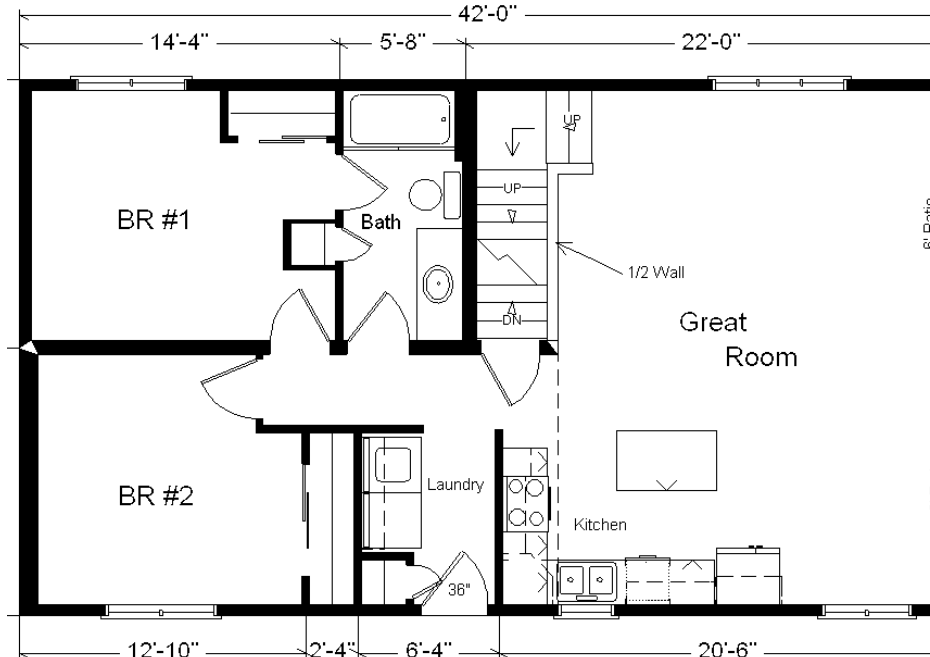

Color Information

Chestnut LP Siding, Almond Trim, Tan Lineals, Weatherwood Shingles, Bisque Bath, Jute Carpet, 91160 Vinyls, Nero Sink, Pecan Oak Trim & Doors, Black Unvented Rangehood, Tan Vision Casement Windows, Golden Pine Car Siding on Ceiling, Antique Mascarello Countertop, ORB Hardware/Chrome Baths

Price Includes: Delivery in Zone 1, Crane Work, All Blueprints, R50 Ceilings, R20 Exterior Walls, Knotty Pine Ceiling and End Walls, Kohler Plumbing, Pella Windows, 200 Amp Service, All Applicable Tax and Much More!!

July, 2018

MN #BC146710