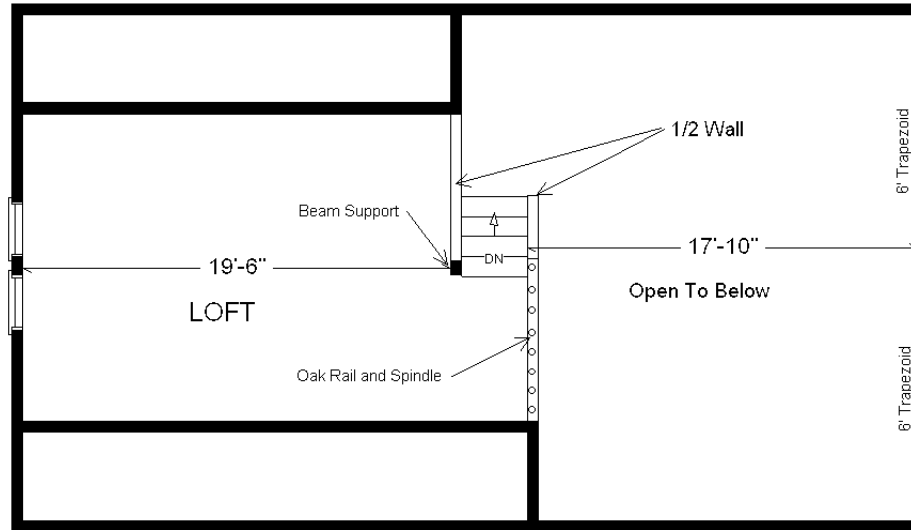

Color Information

Chestnut LP Siding, Almond Trim, Tan Lineals, Weatherwood Shingles, Bisque Bath, Jute Carpet, 91160 Vinyls, Nero Sink, Pecan Oak Trim & Doors, Black Unvented Rangehood, Tan Vision Casement Windows, Golden Pine Car Siding on Ceiling, Antique Mascarello Countertop, ORB Hardware/Chrome Baths

Price Includes: Delivery in Zone 1, Crane Work, All Blueprints, R55 Ceilings, R20 Exterior Walls, REAL Plywood Floors, Knotty Pine Ceiling and End Walls, Kohler Plumbing, Pella Windows, 200 Amp Service, All Applicable Tax and Much More!!

Feb, 2018

MN #BC146710