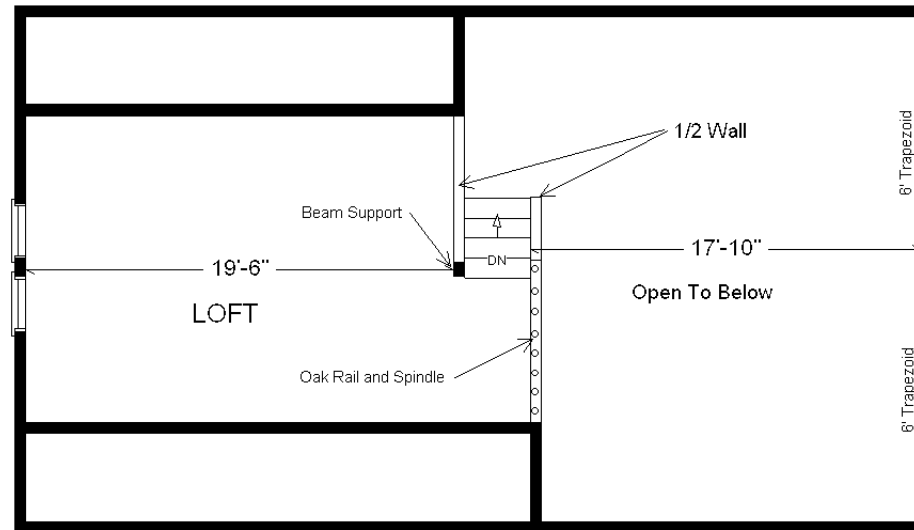

Color Information

Chestnut LP Siding, Almond Trim, Tan Lineals, Weatherwood Shingles, Bisque Bath, Jute Carpet, 91160 Vinyls, Nero Sink, Pecan Oak Trim & Doors, Black Unvented Rangehood, Tan Vision Casement Windows, Golden Pine Car Siding on Ceiling, Antique Mascarello Countertop, ORB Hardware/Chrome Baths

Price Includes: Delivery in Zone 1, Crane Work, All Blueprints, R50 Ceilings, R20 Exterior Walls, Knotty Pine Ceiling and End Walls, Kohler Plumbing, Pella Windows, 200 Amp Service, All Applicable Tax and Much More!!

July, 2018

MN #BC146710