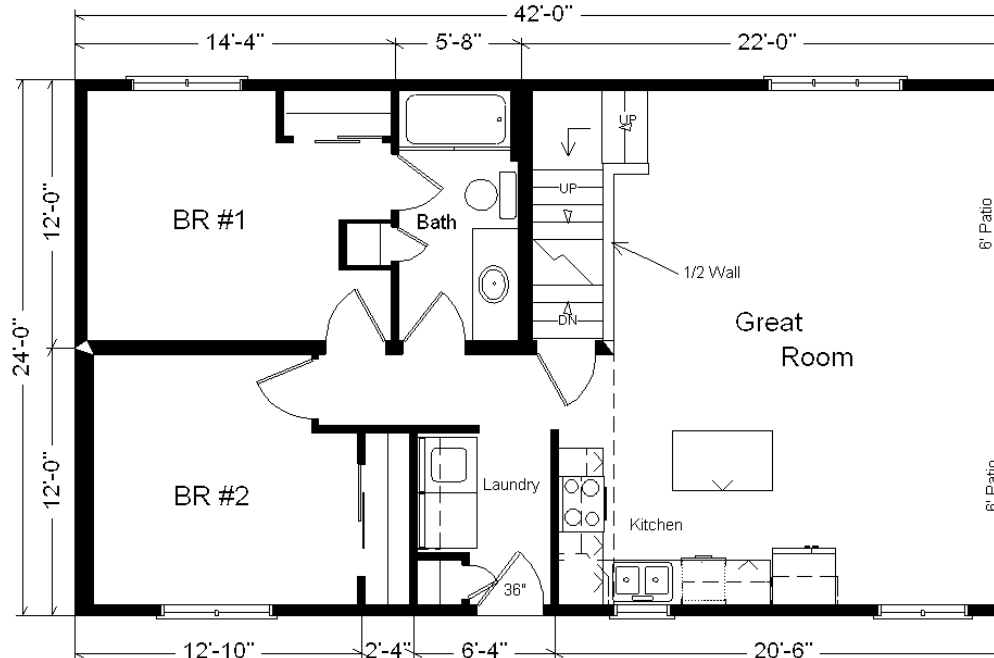

Model #6

24x42 Rustic Loft 1,260 sq. ft.

From Design Homes New Rustic Line!

Design Homes, Inc.

Fond du Lac, WI

(#10443-5-6)

Base Price: \$120,047.00

This Home Displays The Following Options:

LP Smartside Siding (1502 sf)	6,158.00
3.5" Window Lineals	944.00
Carpet Upgrade (Adaptation)	718.00
2 DHI Paddle Fan Lights	367.00
Laundry Area w/Cabinets	750.00
Vanity Drawer Base (VSB)	70.00
Hi-definition Kit. Countertops	263.00
Swan Quartz Kitchen Sink	332.00
Pull-down Kohler Kit. Faucet (ORB)	235.00
Crown Molding (19')	304.00
Custom Cabinets	364.00
Mullion Glass Cab. Door	128.00
Prefinished Oak Railing	490.00
6' Trapezoid Windows (x2)	1,752.00
Visions Casement Windows	1,975.00
2 - 6' Visions Patio Doors	1,784.00
Paint 1 Side of Front Door	136.00
2nd Exterior Door Credit	-365.00

Total With Options Shown: \$136,452.00

ZONE 1

NOTE...Heating Systems are optional on all Design Home's Rustic and Basic Series in Zone 1

Color Information

Chestnut LP Siding, Almond Trim, Tan Lineals, Weatherwood Shingles, Bisque Bath, Jute Carpet, 91160 Vinyls, Nero Sink, Pecan Oak Trim & Doors, Black Unvented Rangehood, Tan Vision Casement Windows, Golden Pine Car Siding on Ceiling, Antique Mascarello Countertop, ORB Hardware/Chrome Baths