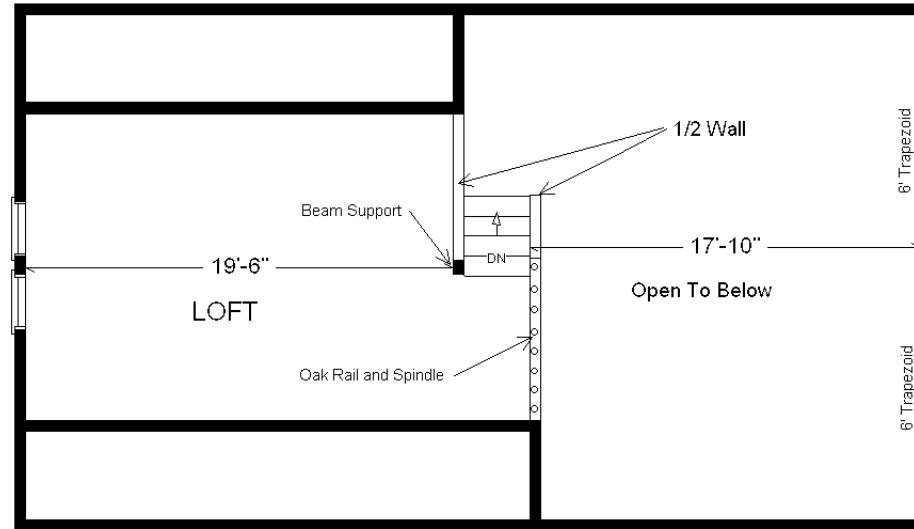

Color Information
Chestnut LP Siding, Almond Trim, Tan Lineals, Weatherwood Shingles, Bisque Bath, Jute Carpet, 91160 Vinyls, Nero Sink, Pecan Oak Trim & Doors, Black Unvented Rangehood, Tan Vision Casement Windows, Golden Pine Car Siding on Ceiling, Antique Mascarello Countertop, ORB Hardware/Chrome Baths

Price Includes: Delivery in Zone 1, Crane Work, All Blueprints, R55 Ceilings, R20 Exterior Walls, REAL Plywood Floors, Knotty Pine Ceiling and End Walls, Kohler Plumbing, Pella Windows, 200 Amp Service, All Applicable Tax and Much More!!

Jan, 2017

MN #BC146710