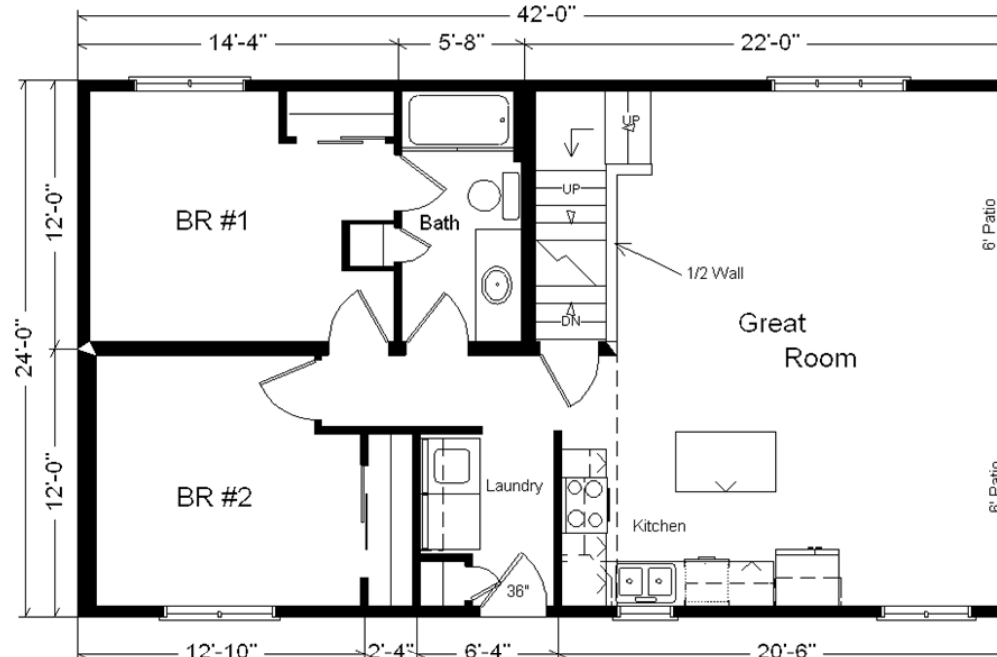

# Model #6

24x42 Finished Loft 1,320 sq. ft.

From Design Homes New Rustic Line!

# Design Homes, Inc.

Fond du Lac, WI

(#10443-5-6)

<b>Base Price:</b>	<b>\$116,550.00</b>
<b>This Home Displays The Following Options:</b>	
LP Smartside Siding (1502 sf)	5,930.00
3.5" Window Lineals	492.00
Carpet Upgrade (Adaptation)	718.00
2 DHI Paddle Fan Lights	367.00
Laundry Area w/Cabinets	750.00
Vanity Base Top Drawer	70.00
Hi-definition Kit. Countertops	263.00
Swan Quartz Kitchen Sink	332.00
Pull-down Kohler Kit. Faucet (ORB)	235.00
Crown Molding (19')	270.00
Custom Cabinets	353.00
Mullion Glass Cab. Door	128.00
Prefinished Oak Railing	490.00
6' Trapezoid Windows (x2)	1,700.00
Visions Casement Windows	1,873.00
2 - 6' Visions Patio Doors	1,732.00
Paint 1 Side of Front Door	136.00
2nd Exterior Door Credit	-355.00

**Total With Options Shown: \$132,034.00**

ZONE 1

NOTE...Heating Systems are optional on all Design Home's Rustic and Basic Series in Zone 1

**Color Information**  
 Chestnut LP Siding, Almond Trim, Tan Lineals, Weatherwood Shingles, Bisque Bath, Jute Carpet, 91160 Vinyls, Nero Sink, Pecan Oak Trim & Doors, Black Unvented Rangehood, Tan Vision Casement Windows, Golden Pine Car Siding on Ceiling, Antique Mascarello Countertop, ORB Hardware/Chrome Baths