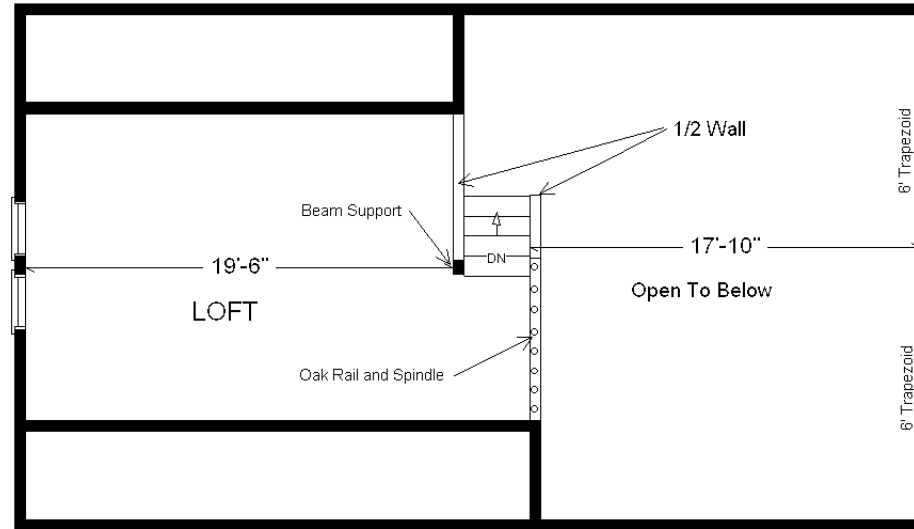

Color Information

Seal LP Siding, Clay Trim, Clay Lineals, Driftwood Shingles, White Bath, #430 Vanity Top, Bamboo Carpet, 91181 Vinyls, Nero Sink, Pecan Oak Trim & Doors, Autumn Stained Cabinets, Black Unvented Rangehood, Tan Vision Casement Windows, Pecan Pine Car Siding on Ceiling & Walls, Golden Mascarello Countertop, ORB Hardware & Baths

MN #BC146710

Price Includes: Delivery, Crane Work, All Blueprints, R55 Ceilings, R20 Exterior Walls, REAL Plywood Floors, Knotty Pine Ceiling and End Walls, Kohler Plumbing, Pella Windows, 200 Amp Service, All Applicable Tax and Much More!!