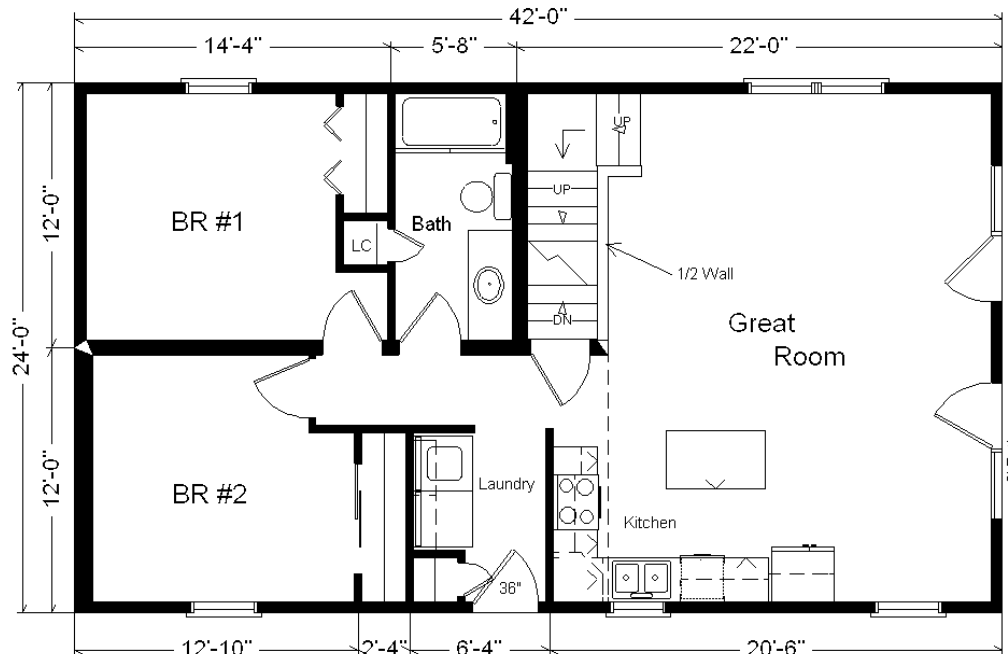

Color Information

Seal LP Siding, Clay Trim, Clay Lineals, Driftwood Shingles, White Bath, #430 Vanity Top, Bamboo Carpet, 91181 Vinyls, Nero Sink, Pecan Oak Trim & Doors, Autumn Stained Cabinets, Black Unvented Rangehood, Tan Vision Casement Windows, Pecan Pine Car Siding on Ceiling & Walls, Golden Mascarello Countertop, ORB Hardware & Baths

MN #BC146710

Price Includes: Delivery, Crane Work, All Blueprints, R55 Ceilings, R20 Exterior Walls, REAL Plywood Floors, Knotty Pine Ceiling and End Walls, Kohler Plumbing, Pella Windows, 200 Amp Service, All Applicable Tax and Much More!!