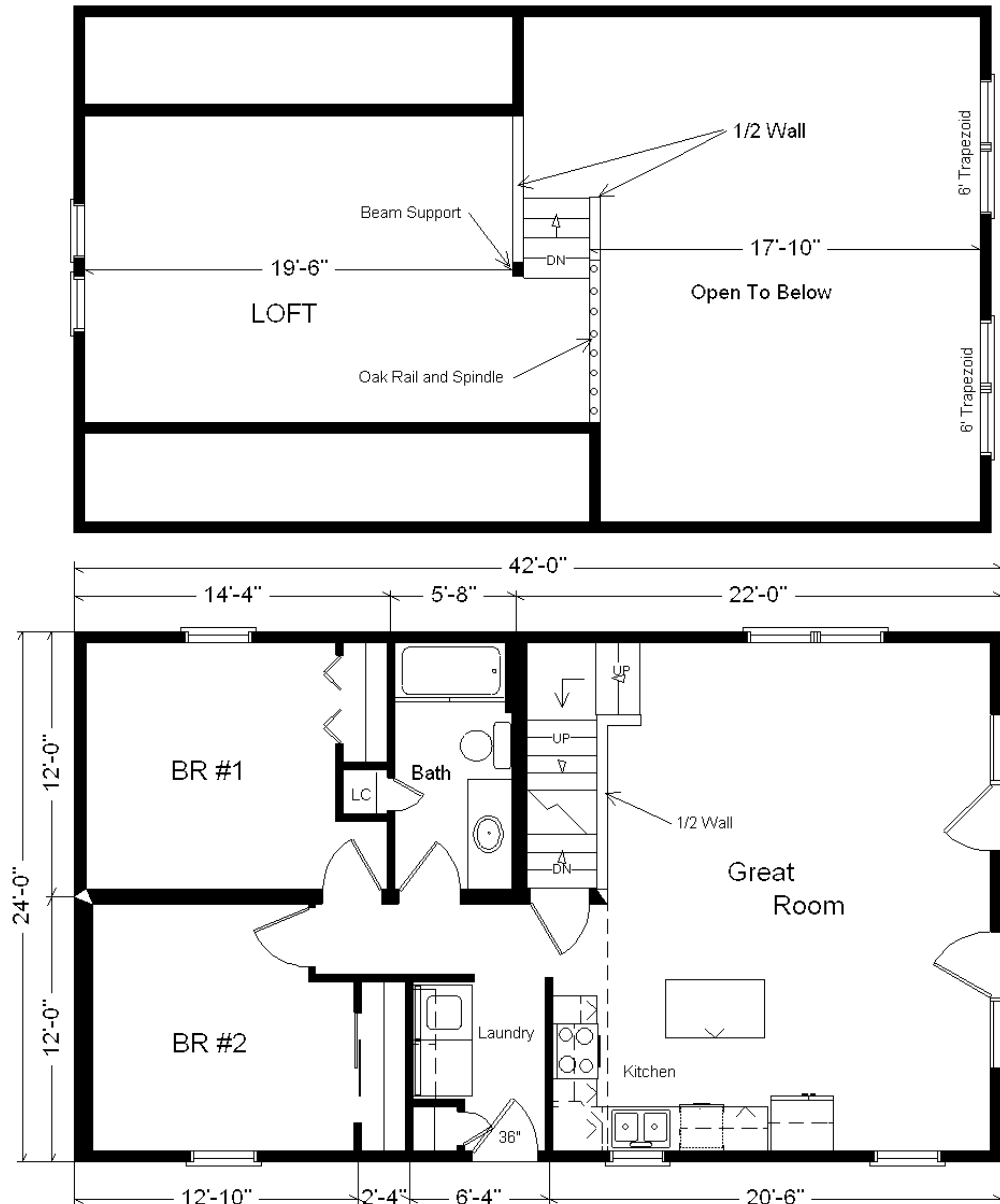

Model #1

24x42 Rustic Loft 1,260 sq. ft.
From Design Homes New Rustic Line!

Design Homes, Inc.

Greenwood, NE
 (#10469-6-6)

Base Price: \$125,550.00

This Home Displays The Following Options:

LP Smartside Siding (1502 sf)	4,653.00
3.5" Window Lineals	492.00
3.5" Door Lineals	305.00
Carpet Upgrade (E. Nice)	1,502.00
2 DHI Paddle Fan Lights	367.00
Laundry Area w/ H. Birch Cabinets	1,105.00
ORB Bath Option	495.00
Vanity Base Drawers (VDDDB)	226.00
Cultured Granite Vanity Top	295.00
Hi-definition Kit. Countertops	263.00
Swan Quartz Kitchen Sink	332.00
Pull-down Kohler Kit. Faucet (ORB)	235.00
Harrison Rustic Birch Cabinets	3,500.00
Select Cabinet Option	550.00
Custom Cabinets	268.00
Mullion Glass Cab. Door	128.00
Prefinished Oak Railing	490.00
2 - 6' Pella Trapezoid Windows	5,014.00
Pella Proline Windows	2,767.00
2 - 6' Pella Fr. Swing Patio Doors	6,680.00
Upgrade Front Door (SS684TRC)	1,149.00
2nd Exterior Door Credit	-355.00

Total With Options Shown: \$156,011.00

Zone 3

**Buy Display Model
 For:
 \$145,091
 (discounted 10,920 !)**

Color Information

Seal LP Siding, Clay Trim, Clay Lineals, Driftwood Shingles, White Bath, #430 Vanity Top, Bamboo Carpet, 91181 Vinyls, Nero Sink, Pecan Oak Trim & Doors, Autumn Stained Cabinets, Black Unvented Rangehood, Tan Vision Casement Windows, Pecan Pine Car Siding on Ceiling & Walls, Golden Mascarello Countertop, ORB Hardware & Baths