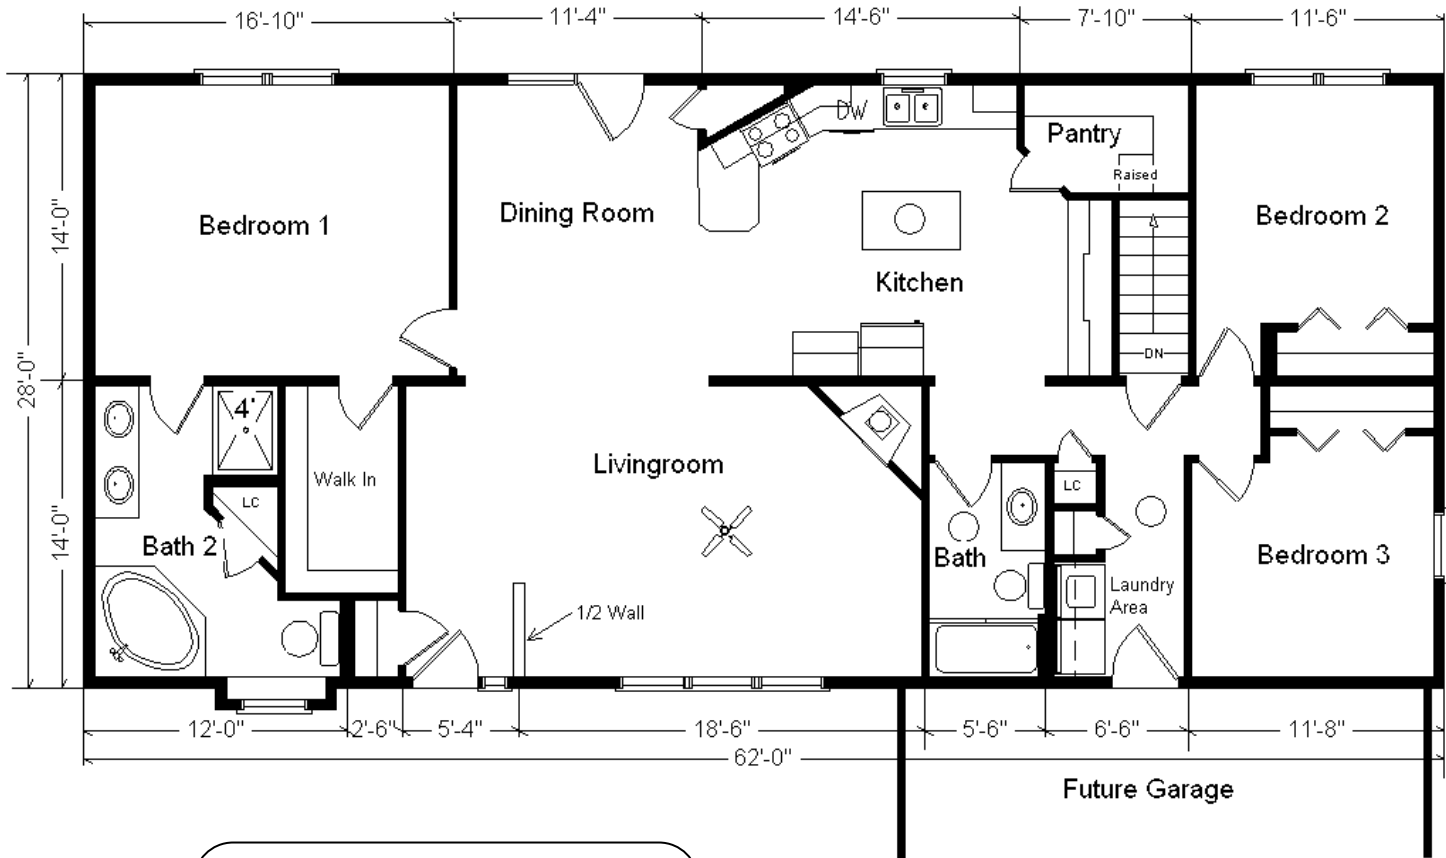

<b>Base Price:</b>	<b>\$124,942.00</b>
<b>This Home Displays The Following Options:</b>	
6/12 Roof Slope	2,976.00
Hip Roof (both ends)	3,912.00
Large Gable	1,400.00
Extra Gable Detail	209.00
1' Bump-Out Of Small Window (Bath #2)	500.00
Split Shake Siding Accents	289.00
Upgrade Carpet (Winsford)	1,243.00
Vaulted Ceilings (LR, DR, Kit)	1,550.00
Gas Fireplace	5,600.00
Wire for El. Range	100.00
DHI Paddle Fan/Light (LR)	204.00
Laundry Area w\Cabinets	750.00
Extra 3/4 Bath	2,450.00
Capella Corner Whirlpool	3,200.00
Double Sink Vanity	725.00
Vanity Base Drawers (x3)	396.00
Credit Recessed Med. Cabintets (x2)	-52.00
Cultured Granite Vanity Tops	590.00
Hi-Macs Acrylic Kit. Countertops	5,302.00
Seneca Ridge Nat. Oak Cabinets	2,400.00
8.5' Extra Base Cabinets	1,369.00
5.5' Extra Wall Cabinets	677.00
5' Mullion Glass Door Wall Cabinets	425.00
Custom Cabinets	285.00
Crown Molding (32')	512.00
Kitchen Deluxe Drawers Package	281.00
Plywood Ends (Kitchen)	306.00
Suntube (x3)	1,680.00
Brushed Nickel Package	1,165.00
Kohler Pull-out Kit. Faucet (K5160-CP)	146.00
WeatherShield Windows	4,448.00
Window Grilles (GIA X 10)	550.00
6' WeatherShield FR. Swing Door	2,501.00
5 Sets Shutters	210.00
Upgrade Front Door (S684HRRN)	325.00
Sidelight (S692HRRN)	772.00

# Design Homes, Inc.

**Greenwood, NE**  
 (#10133 -3-4)

**Model #2**  
**28x62 Ranch 1,736 sq. ft.**

Jan 2017

MN #BC146710

**Color Information**  
*Natural Clay Siding, Sav. Wicker Shake in Gable and Corners, Clay Trim, Weatherwood Shingles, Black Shutters, White Baths, Tuscany Carpet, 91086 Vinyl, Natural Oak Trim & Doors, S06 White Sink, SS Micro and DW, Weathershield Desert Tan Dbl-hung Windows (Autumn Harvest Interiors), Venetian Sand Countertop, Deco Beige FP Front*