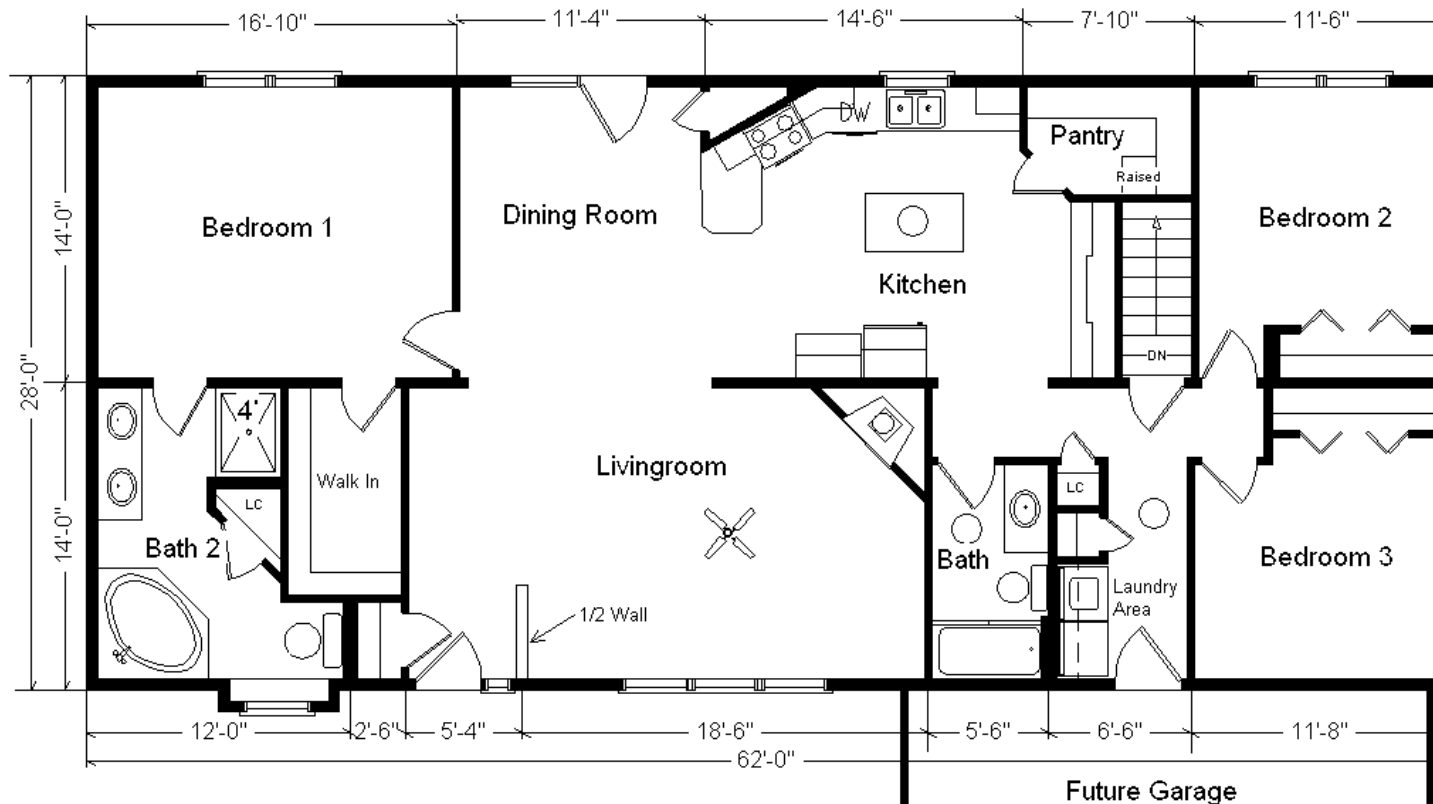

Color Information

Natural Clay Siding,
Sav. Wicker Shake
in Gable and
Corners,
Clay Trim,
Weatherwood
Shingles, Black
Shutters, White
Baths, Tuscany
Carpet, 91086
Vinyl, Natural Oak
Trim & Doors,
S06 White Sink,
SS Micro and DW,
Weathershield
Desert Tan Dbl-
hung Windows
(Autumn Harvest
Interiors), Venetian
Sand Countertop,
Deco Beige FP
Front

*Drapes &
appliances
shown are
optional and not
included in
Total price.*