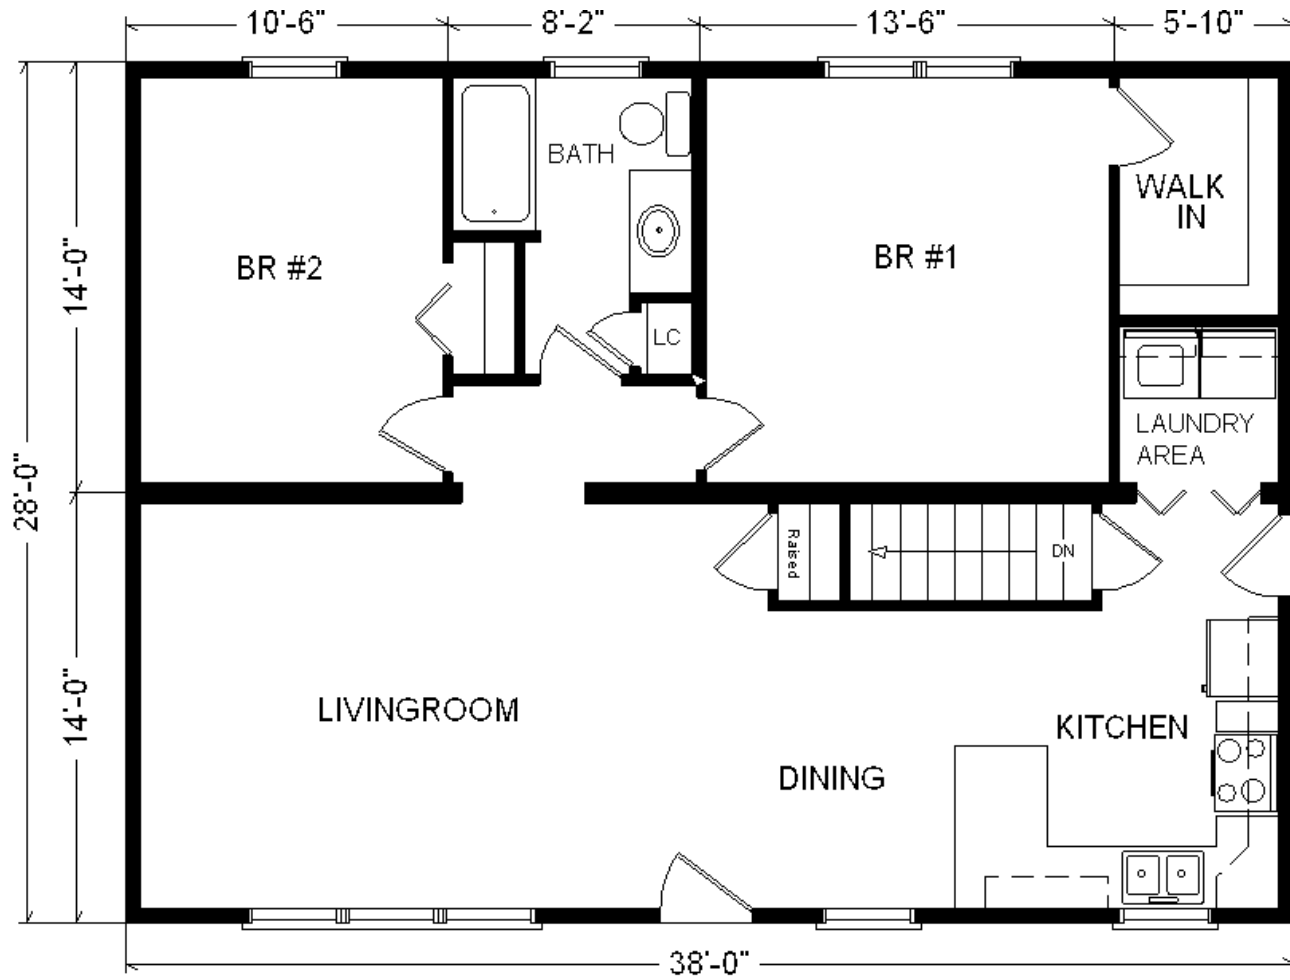

Design Homes, Inc.

Greenwood, NE
 (#10219 -4-6)

Model #3
 28x38 Ranch 1,064 sq. ft.

Base Price:	\$89,867.00
This Home Displays The Following Options:	
5/12 Roof Slope	1,368.00
Visions Dble-hung Vinyl Windows	678.00
Window Grilles (GIA x9)	396.00
Laundry Area w/Cabinets	750.00
Wire for El. Range	100.00
Shutters	252.00

Total With Options Shown: \$93,411.00

Zone 3

Nov. 2017

Buy Display Model
For:
\$84,070
 (discounted 9,341 !)

Price Includes: 100 Mile Delivery, Crane Work, All Blueprints, R55 Ceilings, R20 Exterior Walls, REAL Plywood Floors, Kohler Plumbing, Pella Windows, 200 Amp Service, All Applicable Tax and Much More!!

Color Information
 Granite Grey Siding w/White Corners, White Trim, Moire Black Shingles, White Shutters, SS Sink, SS Vented Rangehood, Nutmeg Oak Trim & Std. Doors, White Bath, #250 Vanity Top, Coffee House Carpet, 91125 Vinyls, White Visions Dbl-hung Windows, Natural Canvas Countertop