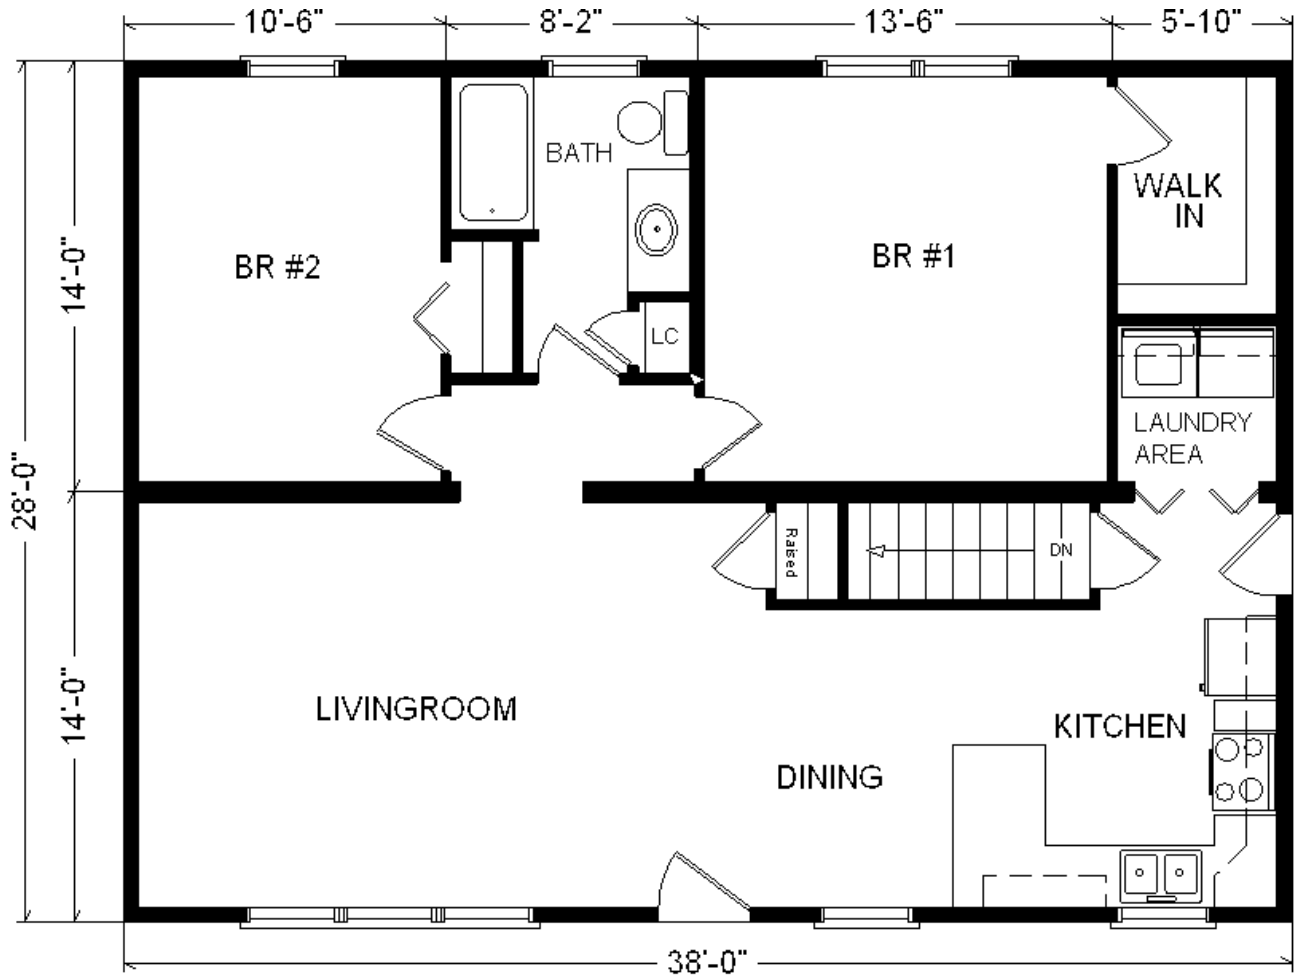

Model #3
28x38 Ranch 1,064 sq. ft.

Base Price:	$89,867.00
This Home Displays The Following Options:	
5/12 Roof Slope	1,368.00
Visions Dble-hung Vinyl Windows	678.00
Window Grilles (GIA x9)	396.00
Laundry Area w/Cabinets	750.00
Wire for El. Range	100.00
Shutters	252.00

Total With Options Shown: $93,411.00

Zone 3

Sept 2017

Buy Display Model
For:
$85,938
(discounted 7,473 !)

Price Includes: 100 Mile Delivery, Crane Work, All Blueprints, R55 Ceilings, R20 Exterior Walls, REAL Plywood Floors, Kohler Plumbing, Pella Windows, 200 Amp Service, All Applicable Tax and Much More!!

Design Homes, Inc.

Greenwood, NE
(#10219 -4-6)

Color Information
Granite Grey Siding w/White Corners, White Trim, Moire Black Shingles, White Shutters, SS Sink, SS Vented Rangehood, Nutmeg Oak Trim & Std. Doors, White Bath, #250 Vanity Top, Coffee House Carpet, 91125 Vinyls, White Visions Dbl-hung Windows, Natural Canvas Countertop