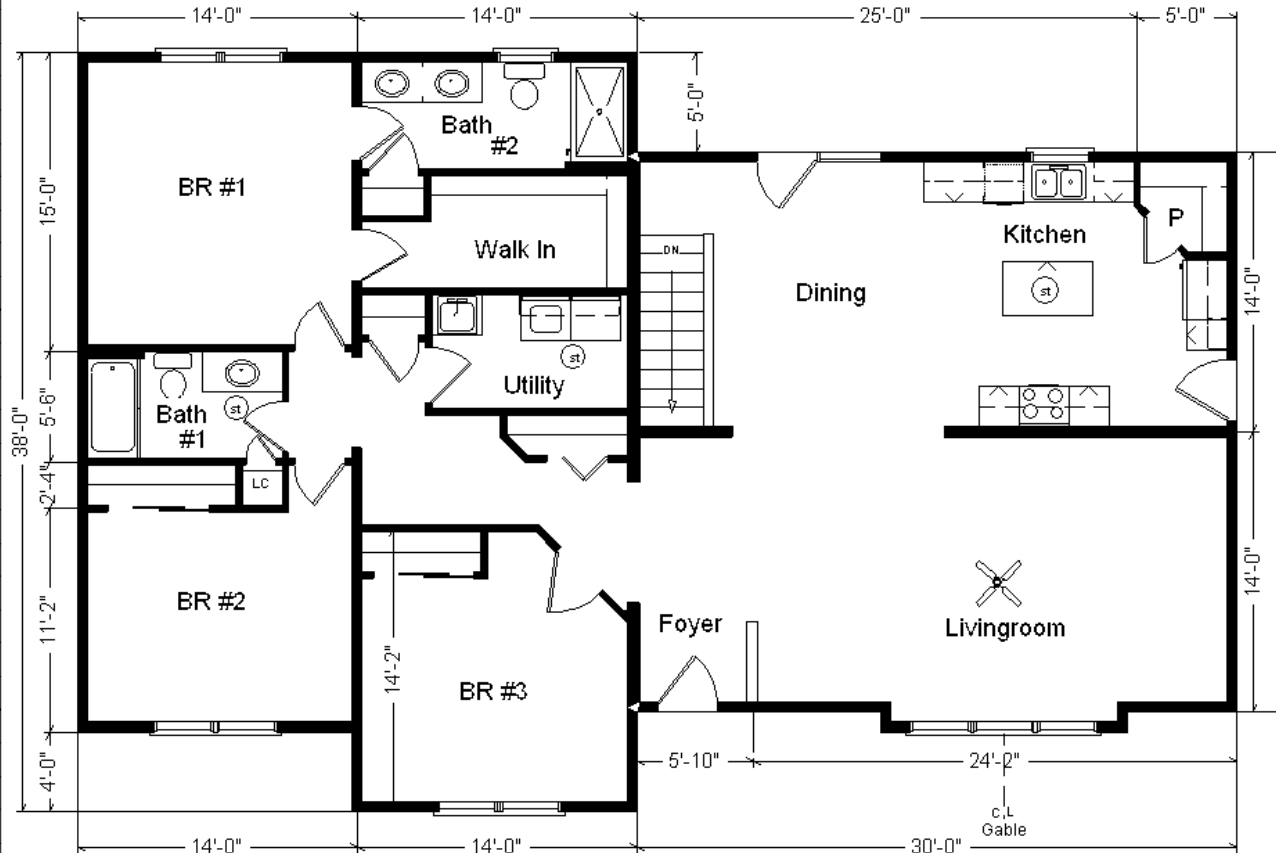

Color Information

Hearthstone Siding,
Almond Trim,
Weatherwood Shingles,
Sav. Wicker Lineals,
Bisque Baths, 91180
Vinyls, SS Kit. Sink, Java
Bean Oak Trim & Doors,
SS Rangehood, Durham
Pure Style Toasted
Antique Cabinets, Aged
Leather Carpet, #798
Tile-look Laminate in
Kit/Dining, Poplar White
Proline Dbl-hung
Windows, Palermo
Quartz Countertop