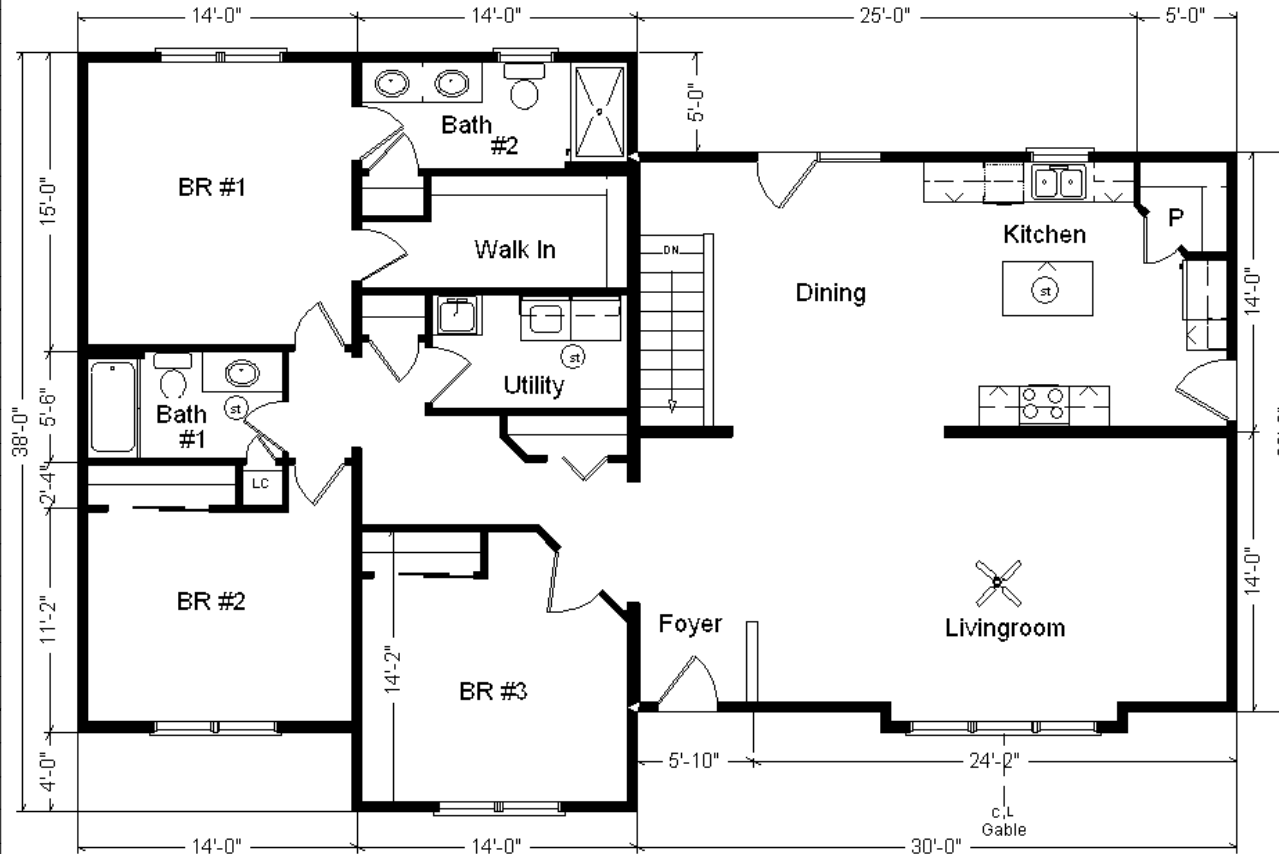

Model #5

28x66 4-sec. Ranch 1,848 sq. ft.

Design Homes, Inc.

Greenwood, NE

(#10417 -5-4)

Sept 2017

Base Price: \$147,773.00

This Home Displays The Following Options:

6/12 Roof Slope	3,168.00
Premium Color Vinyl Siding	644.00
Window Lineals	451.00
Pella Proline Dbl-hung Windows	5,825.00
Window Grilles (GIA)	693.00
Large Gable	1,400.00
Upgrade Carpet (Adaptation)	1,550.00
Tile-look Laminate (Kit/Dining)	2,055.00
Java Bean Oak Trim and Doors	500.00
Vaulted Ceilings (LR, DR, Kit)	1,756.00
6 Panel Oak Doors (x9)	1,926.00
Paddle Fan Light (LR)	204.00
Wire for Elect. Range	100.00
Quartz Kitchen Countertops	4,413.00
Bevel Edge Quartz Countertops	760.00
Pull-out Kit. Faucet (K560-BN)	235.00
Cult. Granite Vanity Tops	590.00
Laundry Area w/Durham Cabinets	1,405.00
Laundry Sink/Cabinet	637.00
Brushed Nickel Bath Package	920.00
Extra 3/4 Bath	2,450.00
Double Sink Vanity	725.00
5' Shower	178.00
Shower Door (Bath #2)	285.00
Vanity Drawer bases (x2)	264.00
Durham Pure Style Cabinets	4,735.00
Select Kit. Drawers Option (dove-tail)	275.00
36" Drawer Base (Kitchen)	118.00
Crown Molding in Kitchen (25')	400.00
1' Bump-out Window (LR)	826.00
Suntube (x3)	1,680.00
Upgrade Entry Door (SS659HRRB)	950.00
6' WShield Swing Patio Door	2,610.00

Total With Options Shown: \$192,501.00

Color Information

Hearthstone Siding,
Almond Trim,
Weatherwood Shingles,
Sav. Wicker Lineals,
Bisque Baths, 91180
Vinyls, SS Kit. Sink, Java
Bean Oak Trim & Doors,
SS Rangehood, Durham
Pure Style Toasted
Antique Cabinets, Aged
Leather Carpet, #798
Tile-look Laminate in
Kit/Dining, Poplar White
Proline Dbl-hung
Windows, Palermo
Quartz Countertop