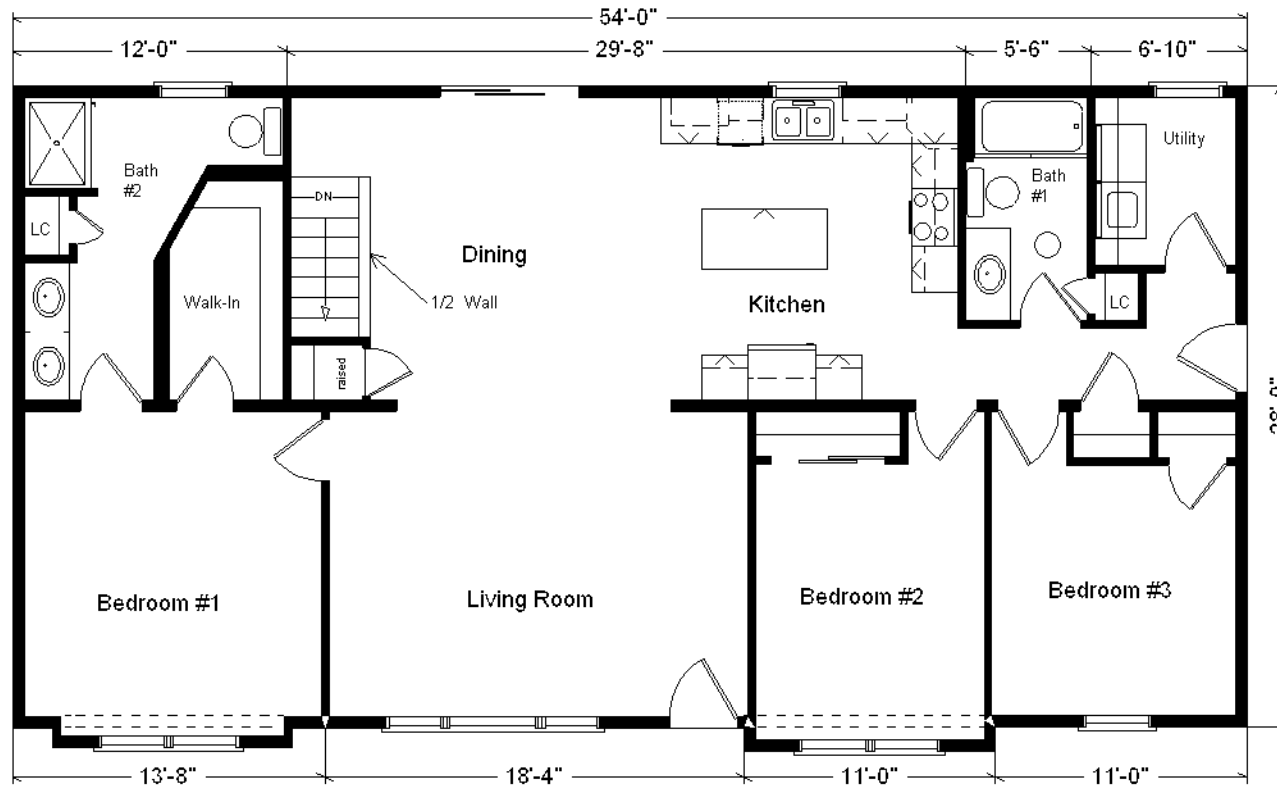

<b>Base Price:</b>	<b>\$114,334.00</b>
<b>This Home Displays The Following Options:</b>	
6/12 Roof Slope	2,592.00
Double Gable	1,749.00
Large Gable	1,400.00
2-1' Bump-out Rooms	1,652.00
Certainteed Premium color Siding	458.00
Split-shake Siding Accents	905.00
Pella ProLine Windows	5,000.00
Window and Door Lineals	695.00
Carpet Upgrade ( Go Softly )	1,183.00
Laminate Flooring (Din/Foyer)	739.00
Vaulted Ceilings (LR, Din & Kit.)	1,404.00
6-Panel Oak Doors (x6)	1,290.00
Oil Rubbed Bronze Package	920.00
Wire for El. Range	100.00
Laundry Area w/Cabinets	750.00
Extra 3/4 Bath	2,450.00
Shower Doors (Bath #2)	285.00
Double Sink Vanity	725.00
Upgrade Cultured Granite Vanities	590.00
Vanity Drawer Bases (x3)	396.00
Kohler Cast Iron Kitchen Sink	307.00
Pull-out Kit. Faucet (K12177-BRZ)	195.00
Seneca Ridge Arch Oak Med. Cabinets	2,400.00
6' of Extra Wall Cabinets	738.00
5' of Extra Base Cabinets	805.00
Lazy Susan	409.00
Custom Cabinets	281.00
30" Kitchen Desk w/Supports	341.00
Crown Molding (38')	608.00
Mullion Glass Doors	468.00
Hi-definition Kitchen Countertops	391.00
Deluxe Drawers/Plwood ends (Kit.)	587.00
Appliance Garage	177.00
Suntube	560.00
Upgrade Front Door	516.00
6' Pella Patio Door	2,705.00

**Total With Options Shown: \$151,105.00**

Zone 3

## Greenwood, NE (#10290 -4-6)

**Model #6**  
**28x54 Ranch 1,530 sq. ft.**

Nov. 2017

MN #BC146710

**Color Information**  
Spruce Siding, Almond Trim,  
Driftwood Shingles,  
Savannah Wicker Corner  
Posts and Northwoods  
Accents, Tan Lineals, Bisque  
Kit. Sink, Nutmeg Oak Trim  
& Doors, Bisque Baths, #430  
Vanity Tops, Pueblo Carpet,  
DF9510 Vinyl,  
Poplar White Pella Dbl-hung  
Windows,  
Crema Macarello Countertop