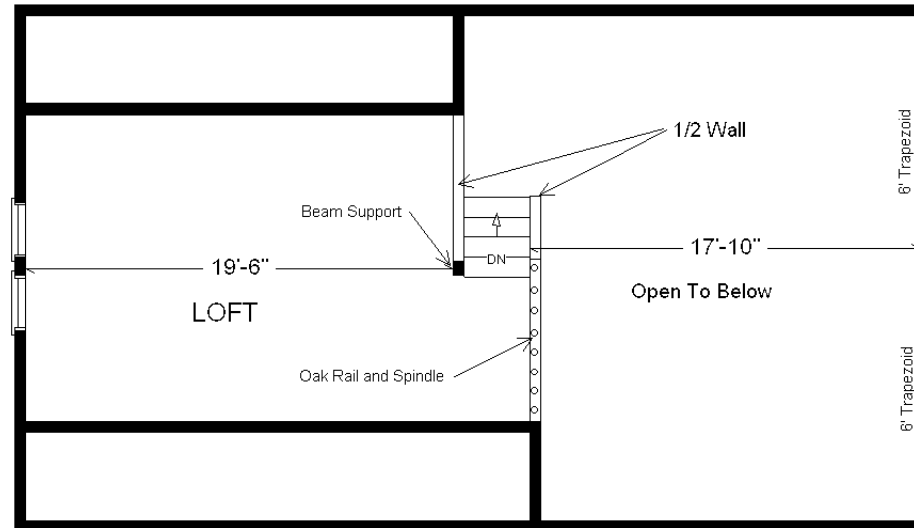

Color Information

Chestnut LP Siding, Almond Trim, Sand Lineals, Weatherwood Shingles, Bisque Bath, #431 Vanity Top, Bamboo Carpet, 91181 Vinyls, Bianca Sink, Pecan Oak Trim & Doors, SS Unvented Rangehood, Tan Pella Sgl-hung Windows, Pecan Car Siding on Ceiling & Walls, Golden Mascarello Countertop, ORB Hardware/Baths

Price Includes: Delivery, Crane Work, All Blueprints, R49 Ceilings, R20 Exterior Walls, REAL Plywood Floors, Knotty Pine Ceilings and End Walls, Kohler Plumbing, Pella Windows, 200 Amp Service, All Applicable Tax and Much More!!