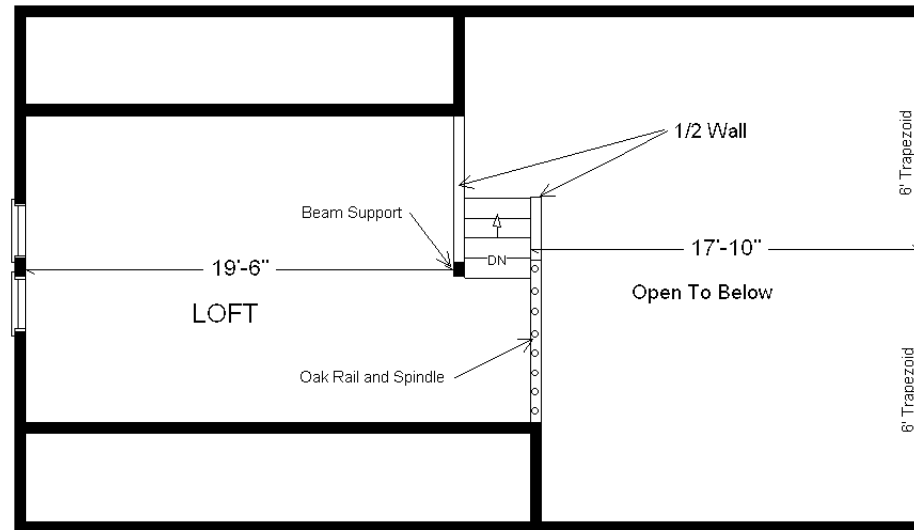

Model #1

24x42 Rustic Loft 1,260 sq. ft.
From Design Homes New Rustic Line!

Design Homes, Inc.

Lathrop, MO
 (#10466-6-6)

Base Price: \$129,317.00

This Home Displays The Following Options:

LP Smartside Siding (1502 sf)	6,154.00
Window Lineals	708.00
Door Lineals	305.00
Carpet Upgrade (E. Nice)	1,502.00
2 DHI Paddle Fan Lights	367.00
Laundry Area w/ H. Birch Cabinets	1,115.00
ORB Bath Option	495.00
Vanity Base Drawers (VDDB)	226.00
Cultured Granite Vanity Top	295.00
Harrison Rustic Birch Cabinets	3,605.00
APC Cabinet Option	1,494.00
Hi-definition Kit. Countertops	263.00
Swan Quartz Kitchen Sink	332.00
Pull-down Kohler Kit. Faucet (ORB)	235.00
Custom Cabinets	276.00
Mullion Glass Cab. Door	128.00
Prefinished Oak Railing	490.00
6' Trapezoid Windows (x2)	1,752.00
Casement Windows in Loft	268.00
2 - 6' Pella Vinyl Patio Doors	1,784.00
2nd Exterior Door Credit	-365.00

Total With Options Shown: \$150,746.00

**Buy Display Model
 For:
 \$135,671.00!
 (Discounted 15,075 !)**

Zone 3

Color Information

Chestnut LP Siding, Almond Trim, Sand Lineals, Weatherwood Shingles, Bisque Bath, #431 Vanity Top, Bamboo Carpet, 91181 Vinyls, Bianca Sink, Pecan Oak Trim & Doors, SS Unvented Rangehood, Tan Pella Sgl-hung Windows, Pecan Car Siding on Ceiling & Walls, Golden Mascarello Countertop, ORB Hardware/Baths