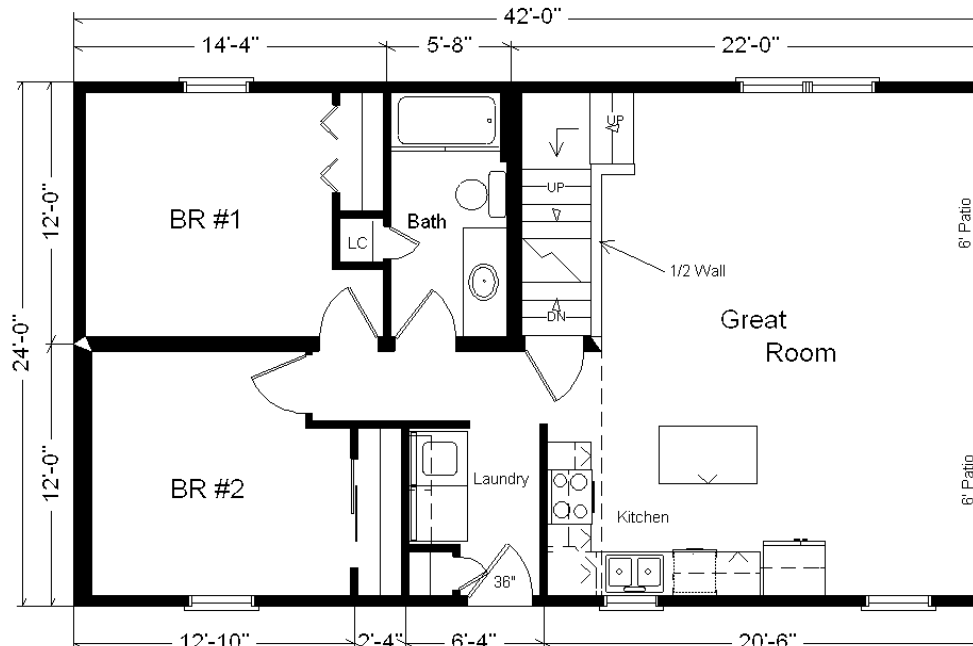

Model #1

24x42 Finished Rustic Loft 1,260 sq. ft.

From Design Homes New Rustic Line!

Design Homes, Inc.

Lathrop, MO

(#10466-6-6)

Base Price:	\$125,550.00
This Home Displays The Following Options:	
LP Smartside Siding (1502 sf)	5,929.00
Window Lineals	492.00
Door Lineals	305.00
Carpet Upgrade (E. Nice)	1,502.00
2 DHI Paddle Fan Lights	367.00
Laundry Area w\ H. Birch Cabinets	1,105.00
ORB Bath Option	495.00
Vanity Base Drawers (VDDB)	226.00
Cultured Granite Vanity Top	295.00
Harrison Rustic Birch Cabinets	3,500.00
APC Cabinet Option	1,450.00
Hi-definition Kit. Countertops	263.00
Swan Quartz Kitchen Sink	332.00
Pull-down Kohler Kit. Faucet (ORB)	235.00
Custom Cabinets	268.00
Mullion Glass Cab. Door	128.00
Prefinished Oak Railing	490.00
6' Trapezoid Windows (x2)	1,700.00
Casement Windows in Loft	260.00
2 - 6' Pella Vinyl Patio Doors	2,188.00
2nd Exterior Door Credit	-355.00

Total With Options Shown: \$146,725.00

Zone 3

MN #BC146710

Jan 2017

Color Information

Chestnut LP Siding, Almond Trim, Sand Lineals, Weatherwood Shingles, Bisque Bath, #431 Vanity Top, Bamboo Carpet, 91181 Vinyls, Bianca Sink, Pecan Oak Trim & Doors, SS Unvented Rangehood, Tan Pella Sgl-hung Windows, Pecan Car Siding on Ceiling & Walls, Golden Mascarello Countertop, ORB Hardware/Baths