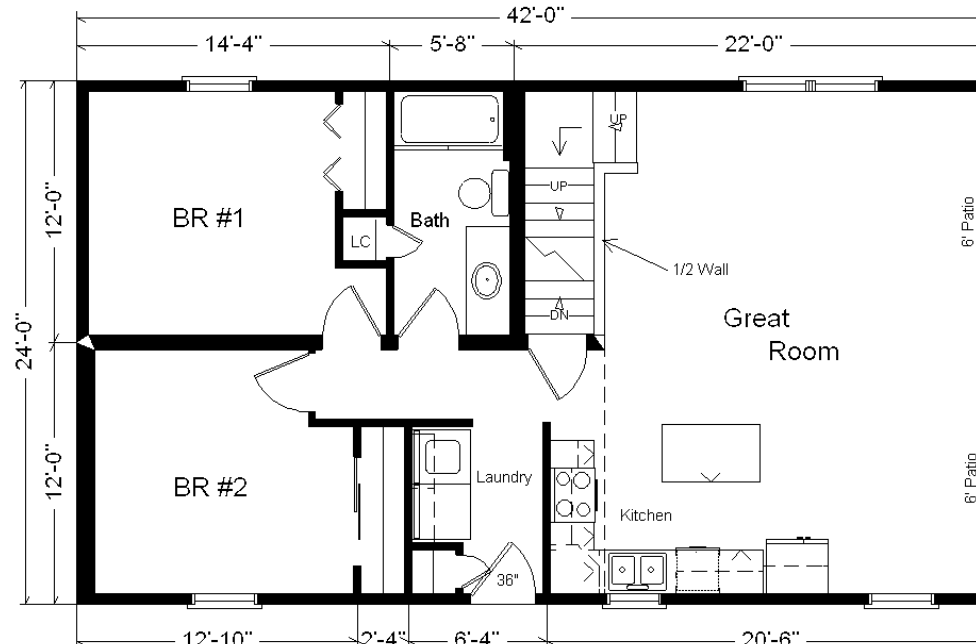

Model #1

24x42 Rustic Loft 1,260 sq. ft.

From Design Homes New Rustic Line!

Design Homes, Inc.

Lathrop, MO

(#10466-6-6)

Base Price: \$129,317.00

This Home Displays The Following Options:

LP Smartside Siding (1502 sf)	6,154.00
Window Lineals	708.00
Door Lineals	305.00
Carpet Upgrade (E. Nice)	1,502.00
2 DHI Paddle Fan Lights	367.00
Laundry Area w/ H. Birch Cabinets	1,115.00
ORB Bath Option	495.00
Vanity Base Drawers (VDDB)	226.00
Cultured Granite Vanity Top	295.00
Harrison Rustic Birch Cabinets	3,605.00
APC Cabinet Option	1,494.00
Hi-definition Kit. Countertops	263.00
Swan Quartz Kitchen Sink	332.00
Pull-down Kohler Kit. Faucet (ORB)	235.00
Custom Cabinets	276.00
Mullion Glass Cab. Door	128.00
Prefinished Oak Railing	490.00
6' Trapezoid Windows (x2)	1,752.00
Casement Windows in Loft	268.00
2 - 6' Pella Vinyl Patio Doors	1,784.00
2nd Exterior Door Credit	-365.00

Total With Options Shown: \$150,746.00

Zone 3

MN #BC146710

Feb. 2018

Color Information

Chestnut LP Siding, Almond Trim, Sand Lineals, Weatherwood Shingles, Bisque Bath, #431 Vanity Top, Bamboo Carpet, 91181 Vinyls, Bianca Sink, Pecan Oak Trim & Doors, SS Unvented Rangehood, Tan Pella Sgl-hung Windows, Pecan Car Siding on Ceiling & Walls, Golden Mascarello Countertop, ORB Hardware/Baths