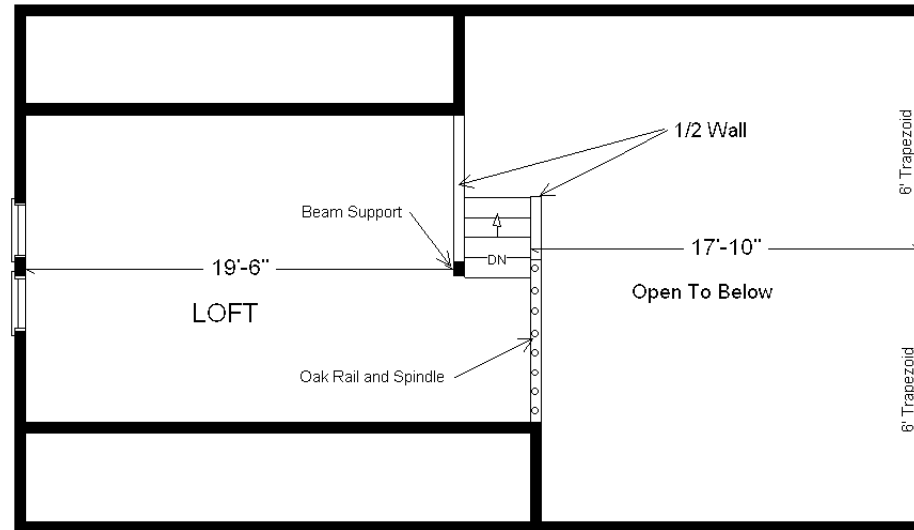

Color Information

Chestnut LP Siding, Almond Trim, Sand Lineals, Weatherwood Shingles, Bisque Bath, #431 Vanity Top, Bamboo Carpet, 91181 Vinyls, Bianca Sink, Pecan Oak Trim & Doors, SS Unvented Rangehood, Tan Pella Sgl-hung Windows, Pecan Car Siding on Ceiling & Walls, Golden Mascarello Countertop, ORB Hardware/Baths

Price Includes: Delivery, Crane Work, All Blueprints, R49 Ceilings, R20 Exterior Walls, REAL Plywood Floors, Knotty Pine Ceilings and End Walls, Kohler Plumbing, Pella Windows, 200 Amp Service, All Applicable Tax and Much More!!