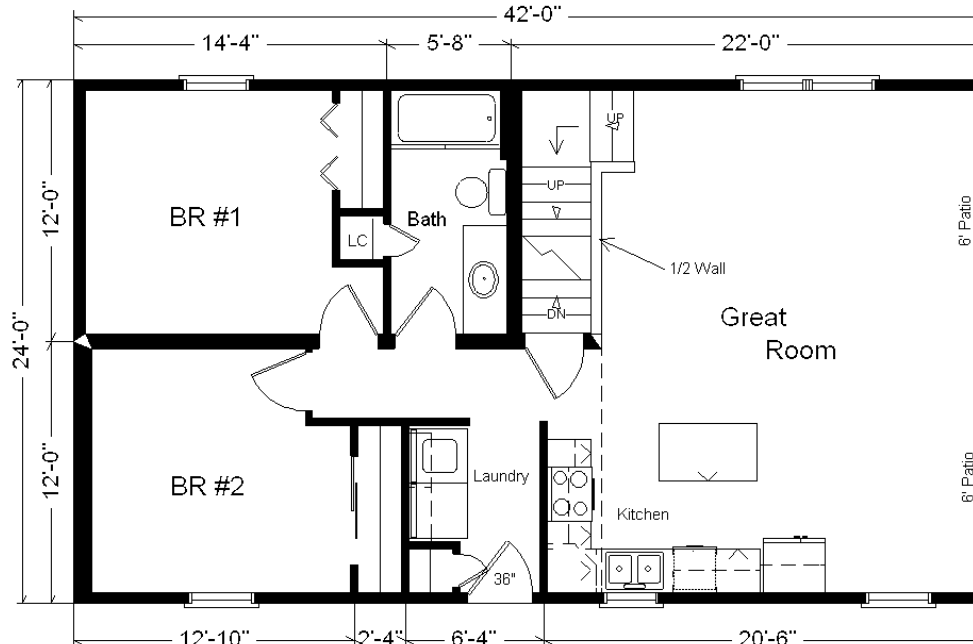

Model #1

24x42 Rustic Loft 1,260 sq. ft.
From Design Homes New Rustic Line!

Design Homes, Inc.

Lathrop, MO
 (#10466-6-6)

Base Price: \$129,317.00

This Home Displays The Following Options:

LP Smartside Siding (1502 sf)	6,154.00
Window Lineals	708.00
Door Lineals	305.00
Carpet Upgrade (E. Nice)	1,502.00
2 DHI Paddle Fan Lights	367.00
Laundry Area w/ H. Birch Cabinets	1,115.00
ORB Bath Option	495.00
Vanity Base Drawers (VDDB)	226.00
Cultured Granite Vanity Top	295.00
Harrison Rustic Birch Cabinets	3,605.00
APC Cabinet Option	1,494.00
Hi-definition Kit. Countertops	263.00
Swan Quartz Kitchen Sink	332.00
Pull-down Kohler Kit. Faucet (ORB)	235.00
Custom Cabinets	276.00
Mullion Glass Cab. Door	128.00
Prefinished Oak Railing	490.00
6' Trapezoid Windows (x2)	1,752.00
Casement Windows in Loft	268.00
2 - 6' Pella Vinyl Patio Doors	1,784.00
2nd Exterior Door Credit	-365.00

Total With Options Shown: \$150,746.00

**Buy Display Model
 For:
 \$135,671.00!
 (Discounted 15,075 !)**

Zone 3

Color Information

Chestnut LP Siding, Almond Trim, Sand Lineals, Weatherwood Shingles, Bisque Bath, #431 Vanity Top, Bamboo Carpet, 91181 Vinyls, Bianca Sink, Pecan Oak Trim & Doors, SS Unvented Rangehood, Tan Pella Sgl-hung Windows, Pecan Car Siding on Ceiling & Walls, Golden Mascarello Countertop, ORB Hardware/Baths