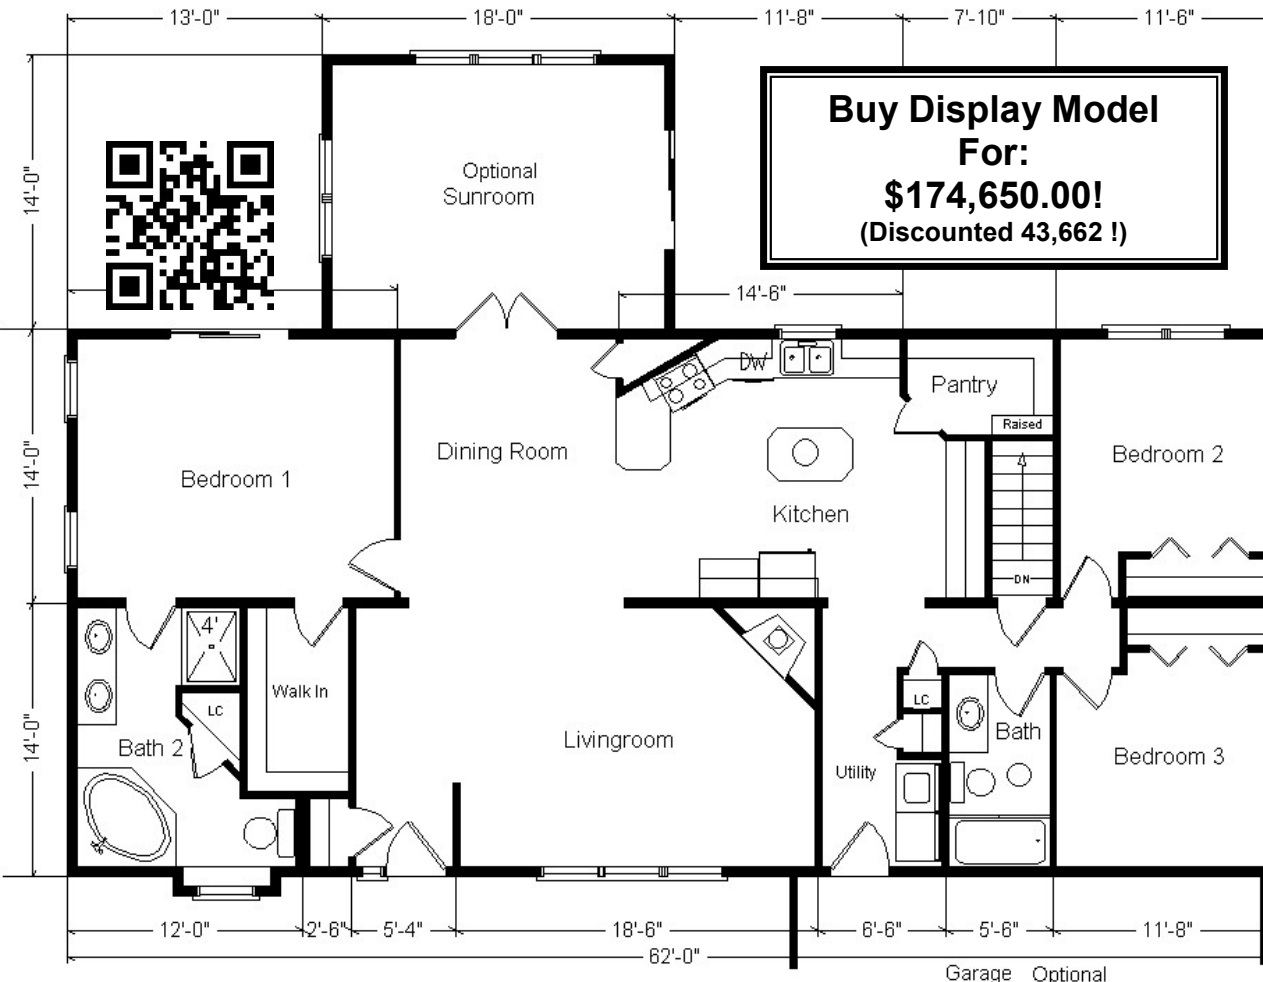

Base Price: \$129,940.00

This Home Displays The Following Options:

6/12 Roof Slope	3,038.00
Hip Roof (Both Ends)	4,068.00
Large Gable	1,456.00
Extra Gable Detail	215.00
1' Bump-Out Of Small Window (Bath #2)	520.00
Upgrade Carpet (Gorham)	761.00
Laminate Flooring (DR, Util, Hall, Foyer)	1,134.00
Vaulted Ceilings (LR, DR, Kit)	1,595.00
Gas Fireplace	5,600.00
Upgrade 6 Panel Oak Doors (x12)	2,580.00
Interior French Doors w/Glass	1,185.00
Paddle Fan Light (LR)	204.00
Wire For Electric Range	100.00
Extra 3/4 Bath	2,450.00
Laundry Area w/Cabinets	750.00
Rubbed Bronze Package	1,165.00
Corner Whirlpool	3,200.00
Double Sink Vanity	725.00
Vanity Base Drawers (x3)	285.00
Dual -Flush Elongated Toilet(x2)	174.00
Shower Door (Bath #2)	285.00
Tri View Medicine Cabinet (x2)	420.00
Vanity Top Upgrade (Cultured Granite 6')	354.00
Sutton Cliff Hickory Cabinets	4,150.00
8' Extra Base Cabinets	1,688.00
5.75' Extra Wall Cabinets	920.00
Crown Molding Above Kit Cabinets (28')	448.00
Hi-Macs Kitchen Counter Top	5,657.00
5' Mullion Glass Door Wall Cabinets	425.00
Base Drawer (BD3-24)	57.00
Cutting Board Kit (18")	173.00
Base Waste Top Mount Kit (18")	219.00
Tray Divider Roll Out (12")	132.00
Suntube (x2)	1,120.00
Peachtree Windows	5,626.00
Shutters	531.00
6' Citadel French Slider (Bdr. 1)	2,576.00
Upgrade Front Entry Door (SS684HRRB)	950.00
Sidelight Stained (SS692HRRB)	1,247.00
Interior/Exterior Door Lever Handles	283.00

Total With Options Shown: \$218,312.00

Design Homes, Inc.

Lathrop, MO

(#9426 -9-4)

Model #4
28x62 Ranch w/Sunroom
1,988 sq. ft.

Garage, drape package & appliances shown are optional and not included in Total price.

Price Includes: 100 Mile Delivery, Crane Work, All Blueprints, R55 Ceilings, R20 Exterior Walls, Kohler Plumbing, Pella Windows, 200 Amp Service, All Applicable Tax and Much More!!

April 2018

Buy Display Model For: \$174,650.00! (Discounted 43,662 !)