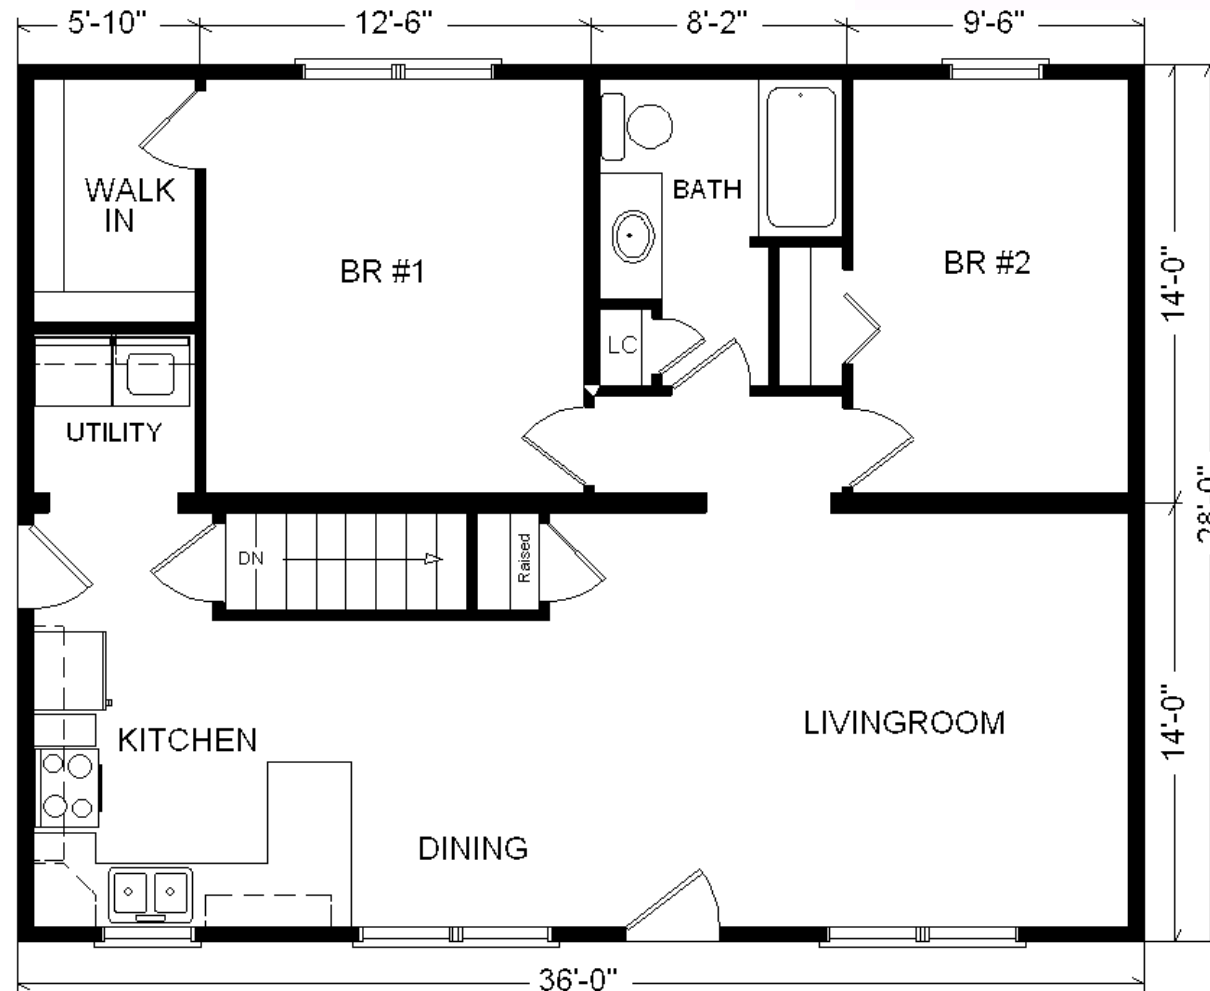

Base Price:	$89,683.00
This Home Displays The Following Options:	
5/12 Slope	1,512.00
Peachtree Windows	3,600.00
Vaulted Ceilings (LR, K, Din)	1,083.00
Spring Valley Med. Cabinets	1,310.00
Shutters	295.00
Upgrade Front Door (S684FLR)	516.00
Laundry Area w/Shelf	428.00
Whirlpool Dishwasher	574.00
Total With Options Shown:	$99,001.00

Zone 3

Price Includes: 100 Mile Delivery, Crane Work, All Blueprints, R55 Ceilings, R20 Exterior Walls, REAL Plywood Floors, Kohler Plumbing, Pella Windows, 200 Amp Service, All Applicable Tax and Much More!!

Color Information
Desert Tan Siding, Almond Trim, Heather Blend Shingles, Brown Shutters, Bisque Bath, Coffee House Carpet, 91090 Vinyls, SS Sink, Oak Trim & Std. Doors, Bisque Dishwasher, Desert Tan Peachtree Dbl-hung Windows, Butterum Granite Countertop