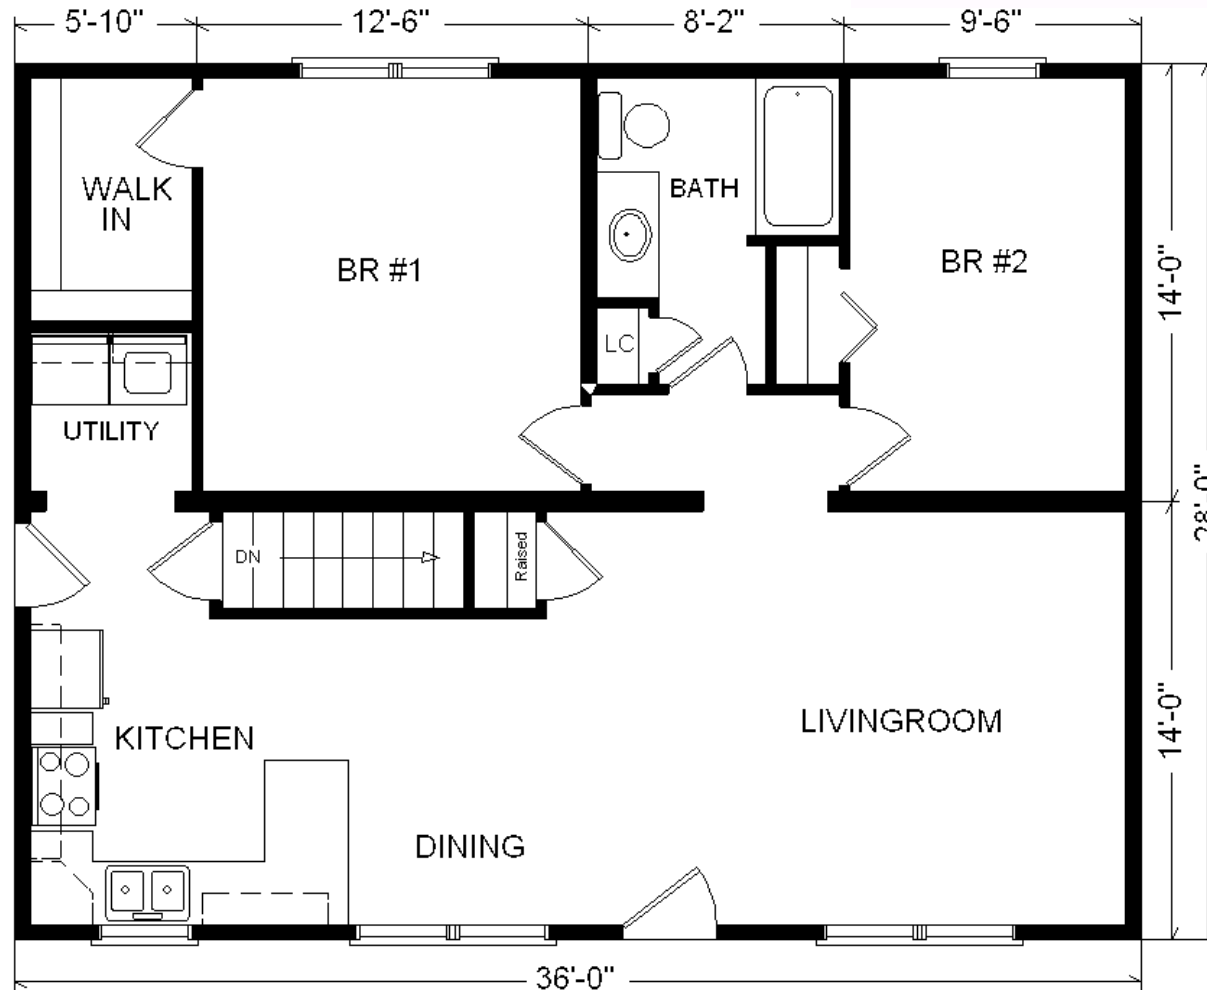

Base Price:	$86,233.00
This Home Displays The Following Options:	
5/12 Slope	1,296.00
Peachtree Windows	3,600.00
Vaulted Ceilings (LR, K, Din)	1,053.00
Spring Valley Med. Cabinets	1,310.00
Shutters	210.00
Upgrade Front Door (S684FLR)	516.00
Laundry Area w/Shelf	428.00
Whirlpool Dishwasher	574.00
Total With Options Shown:	$95,220.00

Zone 3

Price Includes: 100 Mile Delivery, Crane Work, All Blueprints, R55 Ceilings, R20 Exterior Walls, REAL Plywood Floors, Kohler Plumbing, Pella Windows, 200 Amp Service, All Applicable Tax and Much More!!

Color Information
Desert Tan Siding, Almond Trim, Heather Blend Shingles, Brown Shutters, Bisque Bath, Coffee House Carpet, 91090 Vinyls, SS Sink, Oak Trim & Std. Doors, Bisque Dishwasher, Desert Tan Peachtree Dbl-hung Windows, Butterum Granite Countertop