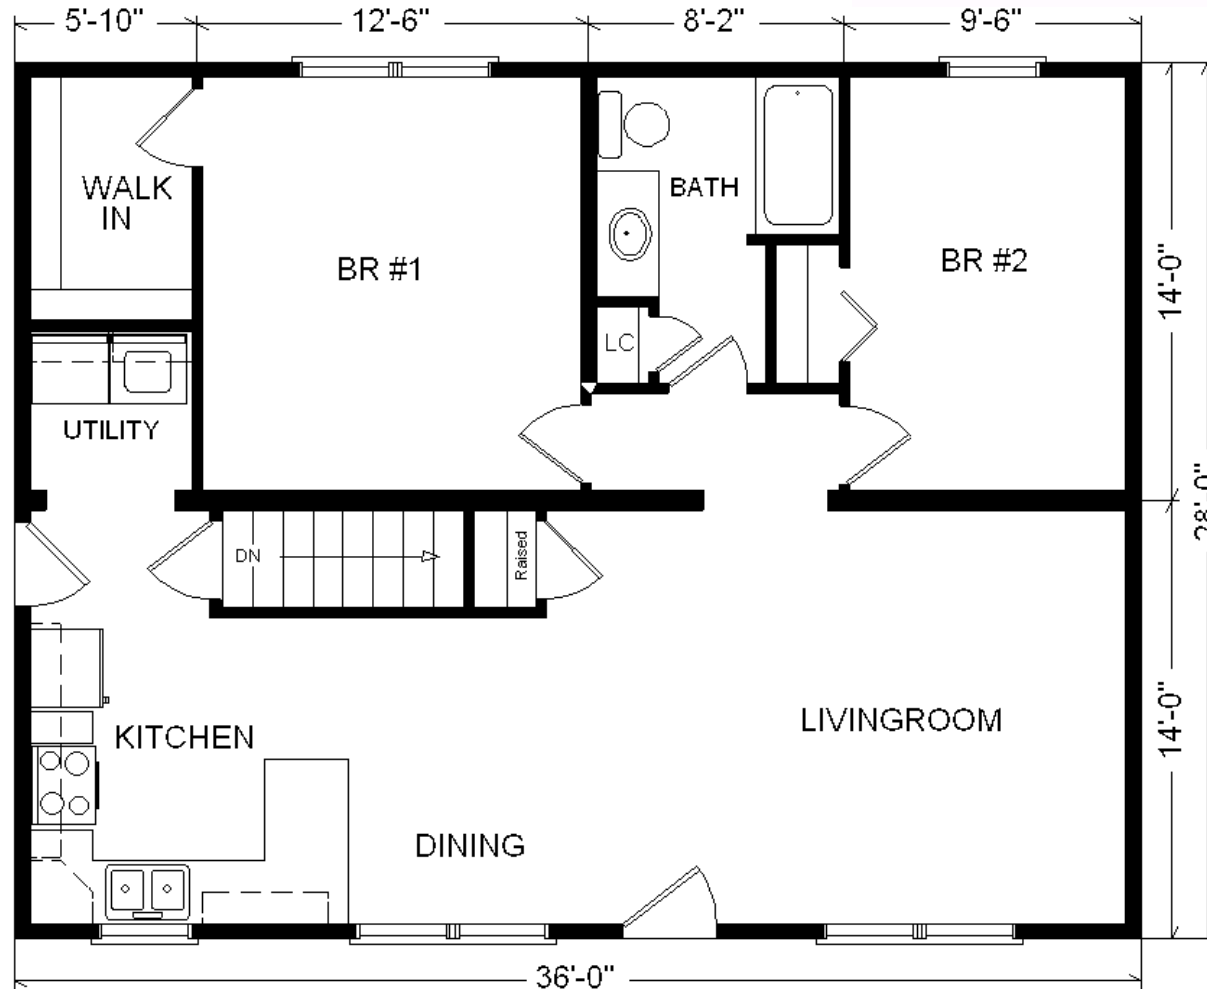

Model #6

28x36 Ranch 1,008 sq. ft.

Design Homes, Inc.

Lathrop, MO

(#9751 -1-6)

Base Price:	\$89,683.00
This Home Displays The Following Options:	
5/12 Slope	1,512.00
Peachtree Windows	3,600.00
Vaulted Ceilings (LR, K, Din)	1,083.00
Spring Valley Med. Cabinets	1,310.00
Shutters	295.00
Upgrade Front Door (S684FLR)	516.00
Laundry Area w/Shelf	428.00
Whirlpool Dishwasher	574.00
Total With Options Shown:	\$99,001.00

Zone 3

Price Includes: 100 Mile Delivery, Crane Work, All Blueprints, R55 Ceilings, R20 Exterior Walls, Kohler Plumbing, Pella Windows, 200 Amp Service, All Applicable Tax and Much More!!

Color Information
 Desert Tan Siding, Almond Trim, Heather Blend Shingles, Brown Shutters, Bisque Bath, Coffee House Carpet, 91090 Vinyls, SS Sink, Oak Trim & Std. Doors, Bisque Dishwasher, Desert Tan Peachtree Dbl-hung Windows, Butterum Granite Countertop

April 2018

MN #BC146710

Buy Display Model For: 84,151.00!
 (Discounted 14,850 !)