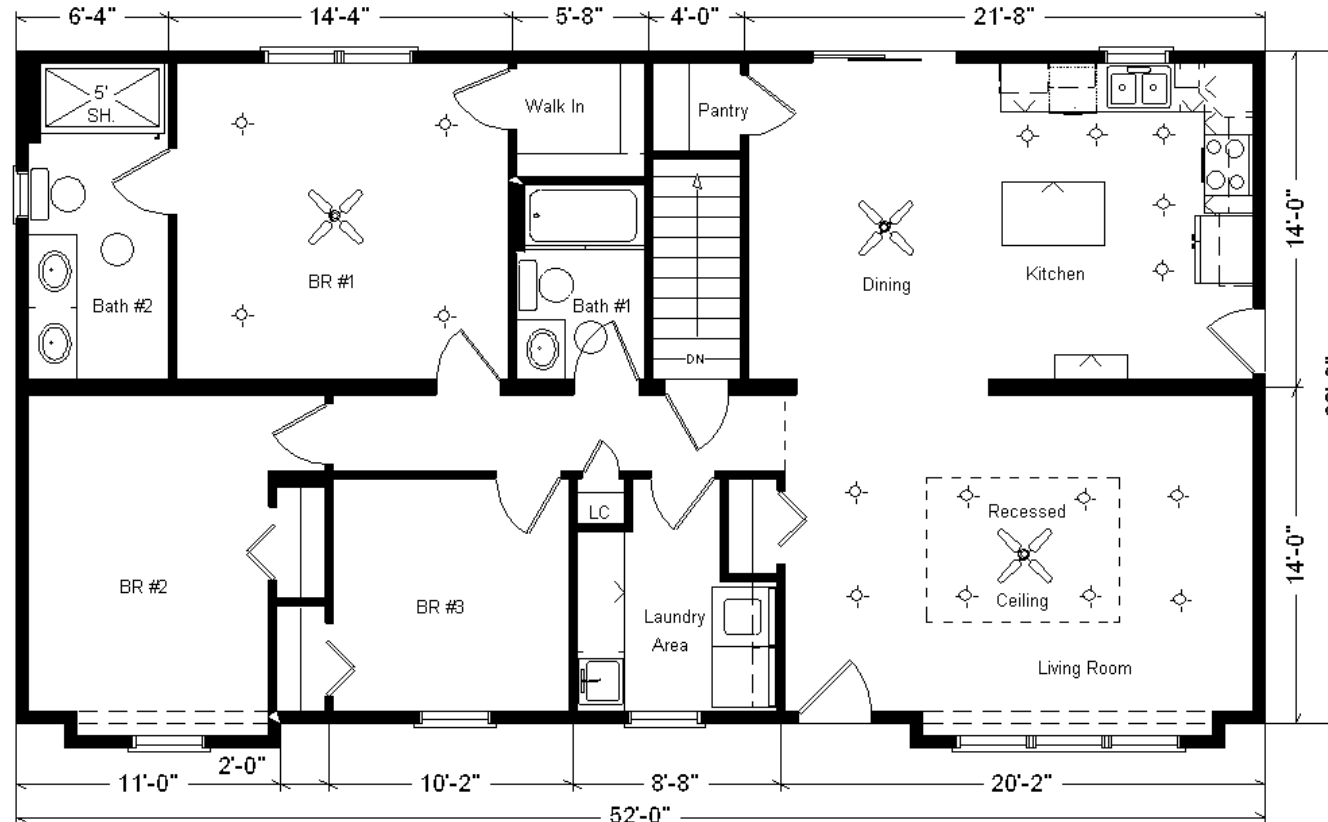

Total With Options Shown: \$170,809.00

Design Homes, Inc.

Medford, MN
 (#10543 -6- 4)

MN #BC146710

Feb. 2020

Color Information

Autumn Red Vinyl Siding, Clay Trim, Clay Corners, Heather Blend Shingles, Clay Window Lineals, SS Sink, Saddle Oak Trim & Doors, Pump. Glaze Cabinetry, Bisque Baths, #431 Vanity Tops, Bamboo Carpet, 91181 Vinyl Floors, Fall Canyon Wood Floors, Putty Pella Dbl-hung Windows w/Saddle Stain Interiors, SS Appliances, Rolling Stone Quartz Countertop w/ Bourbon Quartz Top on Durham Toasted Antique Island

Model #2
28x52 Ranch 1,476 sq. ft.

Buy Display Model
For:
\$155,436.00!
 (Discounted 15,373 !)

Price Includes: Delivery of display home up to 100 miles, Crane Work, All Blueprints, R55 Ceilings, R20 Exterior Walls, Kohler Plumbing, Pella Windows, 200 Amp Service, All Applicable Tax and Much More!!