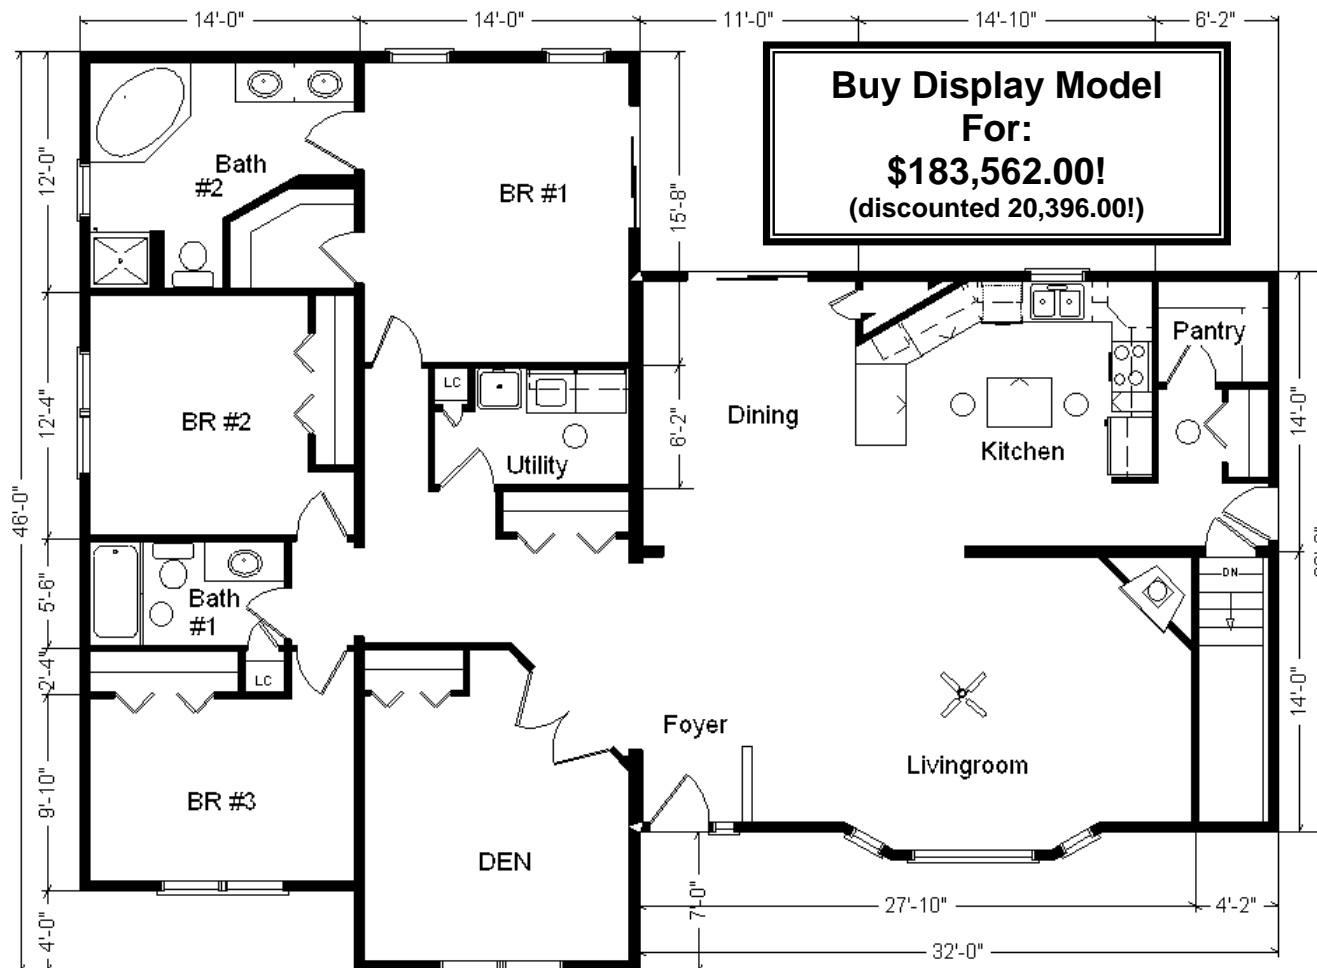

Base Price:	\$153,869.00
This Home Displays The Following Options:	
6/12 Roof Slope	3,648.00
Large Gable	1,400.00
Northwood Splitshake Siding Detail	961.00
Upgrade Carpet (Winsford)	1,699.00
Wood Laminate Flooring (K,D, P & Foyer)	1,781.00
Gas Fireplace	5,600.00
Vaulted Ceilings (LR, DR, Kitchen)	1,565.00
6 Panel Oak Doors (x14)	3,010.00
Interior French Doors w/Glass	1,185.00
Brushed Nickel Package	1,165.00
Levered Handles (Interior)	199.00
Levered Handles (Exterior x2)	84.00
Extra 3/4 Bath	2,450.00
Laundry Area w/SR Cabinets	1,025.00
Laundry Tub	149.00
Double Sink Vanity	725.00
Corner Whirlpool Tub	2,600.00
Vanity Base Drawers (x3)	396.00
Seneca Ridge Oak Cabinets	2,400.00
Lazy Susan	409.00
36" Wide Snackbar	44.00
Custom Cabinets	162.00
Extra Wall Cabinets (1.5')	185.00
Crown Molding (27')	432.00
Wire for El. Range	100.00
Whirlpool Dishwasher (DU850SWP)	574.00
Koler Cast Iron Sink	307.00
Pull-out Kit. Faucet (K15160-BN)	195.00
Peachtree Windows	4,400.00
Shutters	294.00
Suntube (x5)	2,800.00
Walk Out Bay (LR)	2,449.00
Extra Window (BR #3)	613.00
Front Entry Door (S684TRC)	516.00
Sidelight 1/2 Glass (S692TRC)	887.00
Painted One Side of Front Door/Sidelight	252.00
2- 6' Sliding Fr. Patio Doors	3,428.00

Total With Options Shown: \$203,958.00

MN #BC146710

ZONE 1

Design Homes, Inc.

Medford, MN
(#9913 -2-4)

Jan 2017

Model #3
28x76 4-Sec Ranch 2,128 sq. ft.

Price Includes: 100 Mile Delivery, Crane Work, All Blueprints, R55 Ceilings, R20 Exterior Walls, REAL Plywood Floors, Kohler Plumbing, Pella Windows, 200 Amp Service, All Applicable Tax and Much More!!

Color Information
Clay Siding, S. Wicker Shake Detail, White Trim, Black Shingles, Black Shutters, White Baths, Rye Carpet, 91082 Vinyls, #861 Wood Laminate, Nutmeg Oak Trim & Doors, White Dbl-hung Windows & Nutmeg Interiors, White DW & Rangehood, House Rock Countertop, Black FP Front