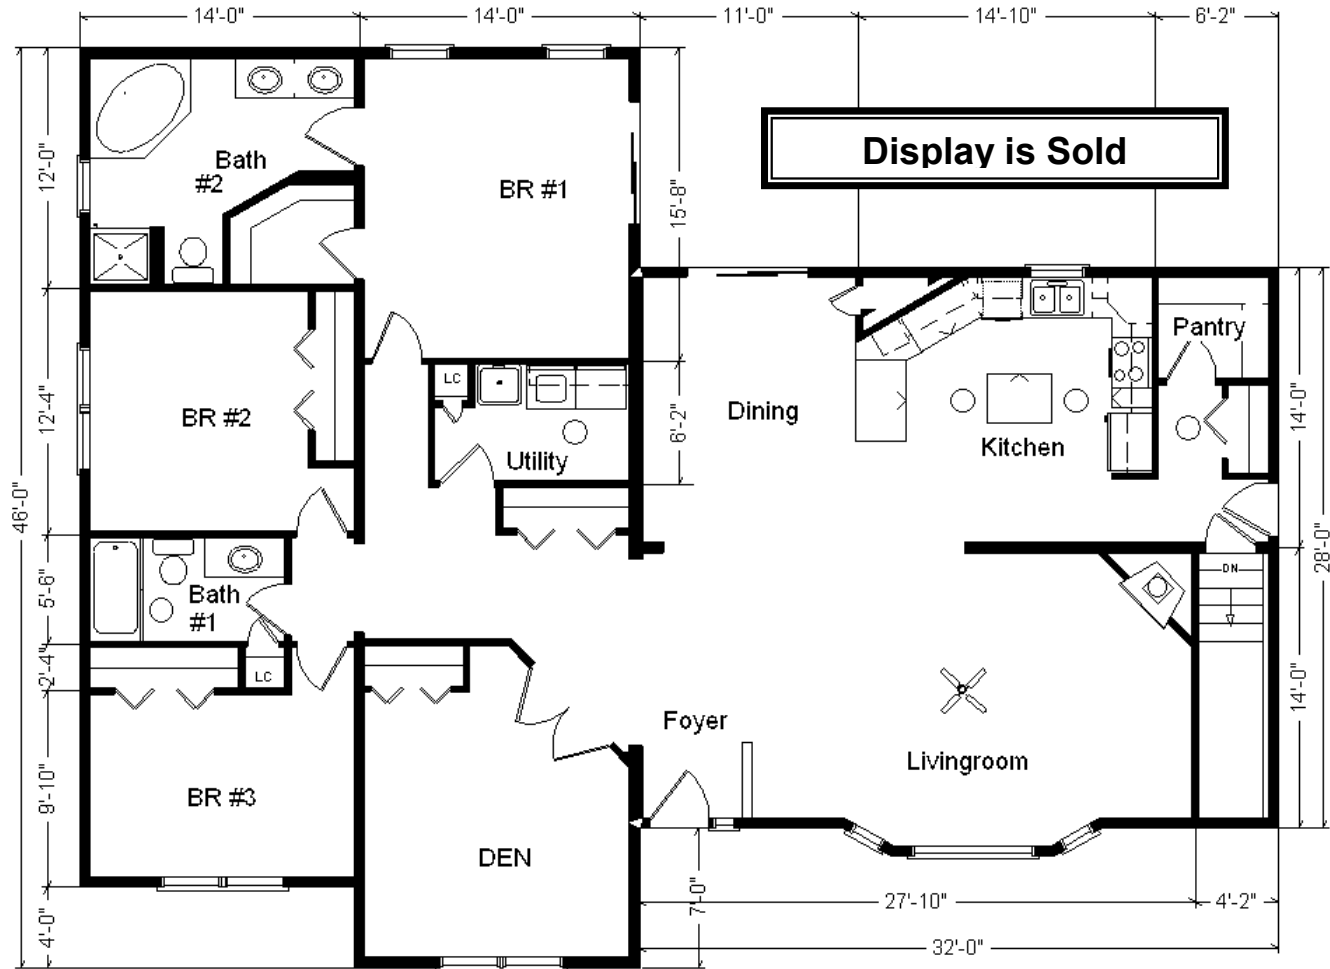

Base Price:	\$168,025.00
This Home Displays The Following Options:	
6/12 Roof Slope	3,724.00
Medium Gable	1,456.00
Northwood Splitshake Siding Detail	961.00
Upgrade Carpet (Winsford)	1,699.00
Wood Laminate Flooring (K,D, P & Foyer)	1,781.00
Gas Fireplace	5,600.00
Vaulted Ceilings (LR, DR, Kitchen)	1,610.00
6 Panel Oak Doors (x14)	3,010.00
Interior French Doors w/Glass	1,185.00
Brushed Nickle Package	1,165.00
Levered Handles (Interior)	199.00
Levered Handles (Exterior x2)	84.00
Extra 3/4 Bath	2,450.00
Laundry Area w/SR Cabinets	1,025.00
Laundry Tub	149.00
Double Sink Vanity	725.00
Corner Whirlpool Tub	3,200.00
Vanity Base Drawers (x3)	396.00
**Seneca Ridge Oak Cabinets	2,400.00
Lazy Susan	409.00
36" Wide Snackbar	44.00
Custom Cabinets	167.00
**Extra Wall Cabinets (1.5')	185.00
Crown Molding (27')	432.00
Wire for El. Range	100.00
Whirlpool Dishwasher (DU850SWP)	574.00
Koler Cast Iron Sink	307.00
Pull-out Kit. Faucet (K15160-BN)	195.00
**Peachtree Windows	5,013.00
Shutters	413.00
Suntube (x5)	2,800.00
Walk Out Bay (LR)	2,449.00
Front Entry Door (S684TRC)	516.00
Sidelight 1/2 Glass (S692TRC)	887.00
Painted One Side of Front Door/Sidelight	252.00
**2- 6' Sliding Fr. Patio Doors	3,428.00

Total With Options Shown: \$219,015.00

** denotes discontinued Items

ZONE 1

Design Homes, Inc.

Medford, MN
 (#9913 -2-4)

Model #3
28x76 4-Sec Ranch 2,128 sq. ft.

May 2018

Price Includes: 100 Mile Delivery, Crane Work, All Blueprints, R55 Ceilings, R20 Exterior Walls, 2x10 Floor Joists, Kohler Plumbing, Pella Windows, 200 Amp Service, All Applicable Tax and Much More!!

MN #BC146710

Color Information
 Clay Siding, S. Wicker Shake Detail, White Trim, Black Shingles, Black Shutters, White Baths, Rye Carpet, 91082 Vinyls, #861 Wood Laminate, Nutmeg Oak Trim & Doors, White Dbl-hung Windows & Nutmeg Interiors, White DW & Rangehood, House Rock Countertop, Black FP Front