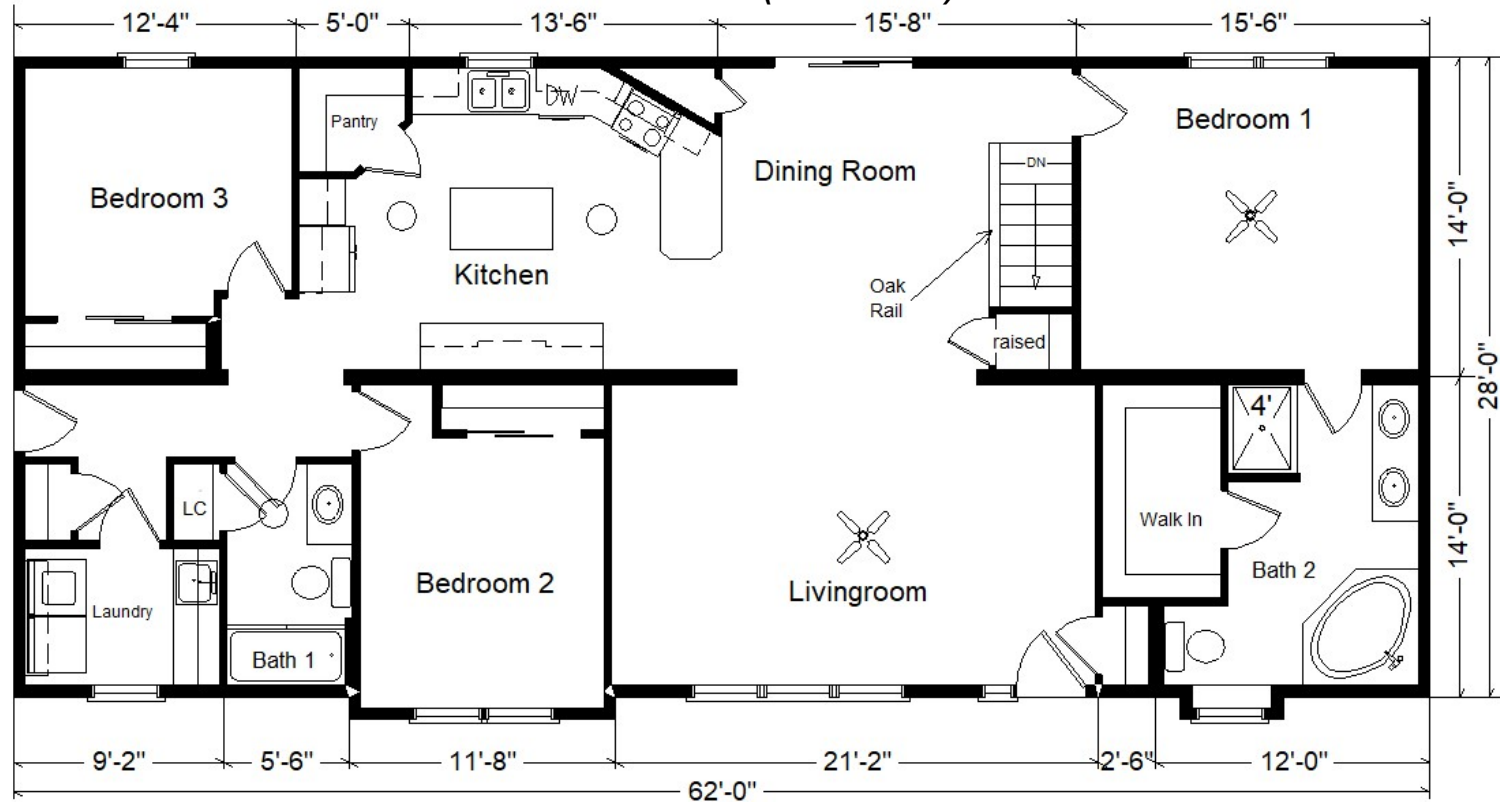

Model #4
28x62 Ranch
1,736 sq. ft.

Design Homes, Inc.

Medford, MN
(#10826 -8-6)

June 2019