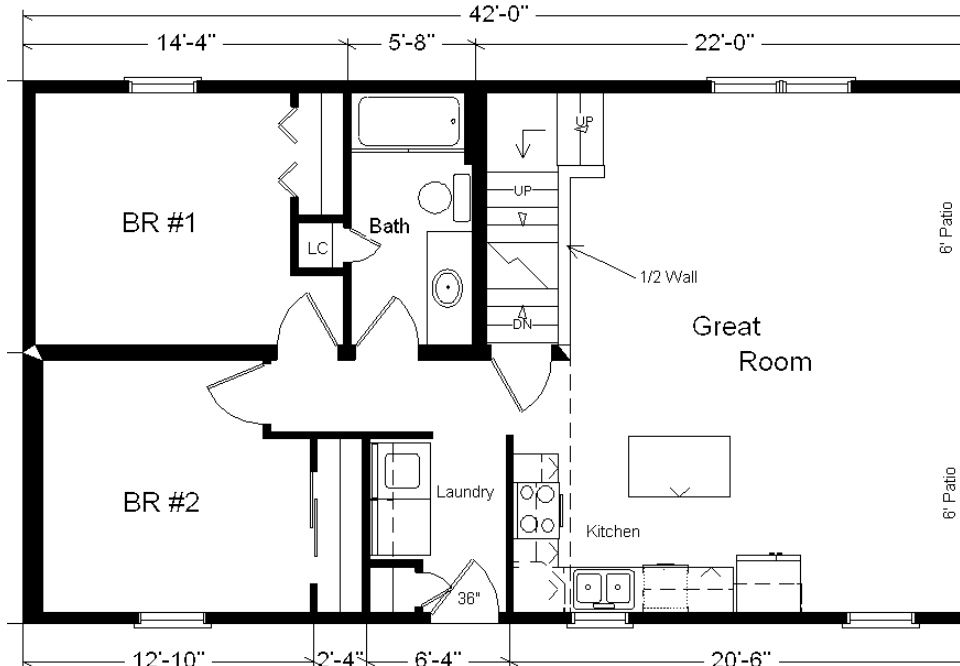

**Model #6**  
**Rustic Loft**  
 1,260 sq. ft.

*Design Homes, Inc.*

**Medford, MN**  
 (#10596-6-6)

<b>Base Price:</b>	<b>\$126,049.00</b>
<b>This Home Displays The Following Options:</b>	
LP Smartside Siding (1502 sf)	6,158.00
3.5" Window & Door Lineals	1,013.00
Carpet Upgrade (E. Nice)	1,687.00
2 DHI Paddle Fan Lights	367.00
Wire for Elec. Range	100.00
Laundry Area w/Cabinets	750.00
Vanity Base Drawers (VDDB)	226.00
Hi-definition Kit. Countertops	263.00
Crown Molding (19')	270.00
Ayden Rustic Birch Cabinets	3,605.00
APC Cabinet Option	1,494.00
Custom Cabinets	364.00
Mullion Glass Cab. Door	128.00
Prefinished Oak Railing	490.00
Visions Dbl-hung Vinyl Windows	618.00
6' Trapezoid Windows (x2)	1,752.00
Casement Windows in Loft	171.00
2 - 6' Visions Patio Doors	1,784.00
Paint 1 Side of Front Door	136.00
2nd Exterior Door Credit	-365.00

**Total With Options Shown: \$147,060.00**

**ZONE 1**

NOTE...Heating Systems are optional on all Design Home's Rustic and Classic Series in Zone 1

**Color Information**  
 Mahogany LP Siding, Almond Trim, Oyster Shell Lineals, Driftwood Shingles, Bisque Bath, Broom Straw Carpet, 91180 Vinyls, SS Sink, Pecan Oak Trim & Doors, Black Unvented Rangehood, Tan Visions Sngl-hung & Casement Windows, Pecan Car Siding on Ceiling, Antique Mascarello Countertop, ORB Hardware/Chrome Baths