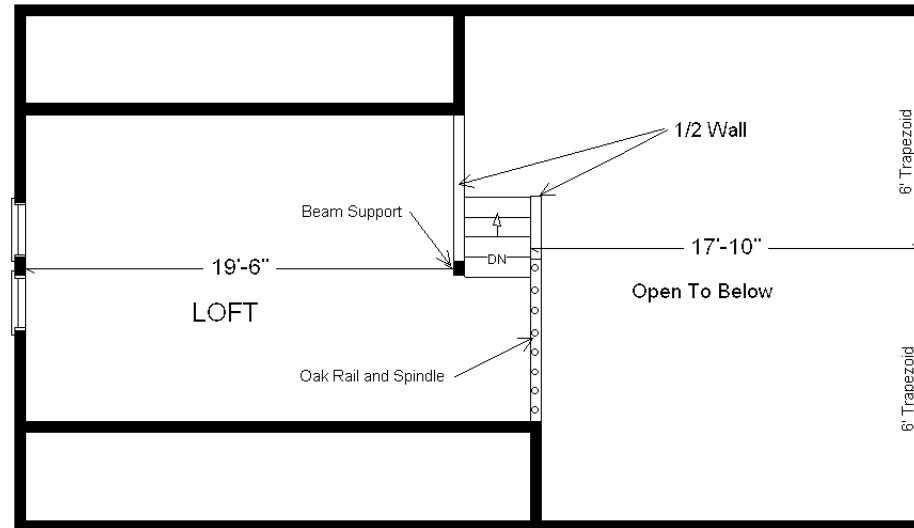

Color Information

Mahogany LP Siding, Almond Trim, Oyster Shell Lineals, Driftwood Shingles, Bisque Bath, Broom Straw Carpet, 91180 Vinyls, SS Sink, Pecan Oak Trim & Doors, Black Unvented Rangehood, Tan Visions Sngl-hung & Casement Windows, Pecan Car Siding on Ceiling, Antique Mascarello Countertop, ORB Hardware/Chrome Baths

Price Includes: Delivery in Zone 1, Crane Work, All Blueprints, R49 Ceilings, R20 Exterior Walls, REAL Plywood Floors, Knotty Pine Ceiling and End Walls, Kohler Plumbing, Pella Windows, 200 Amp Service, All Applicable Tax and Much More!!

Feb, 2018

MN #BC146710