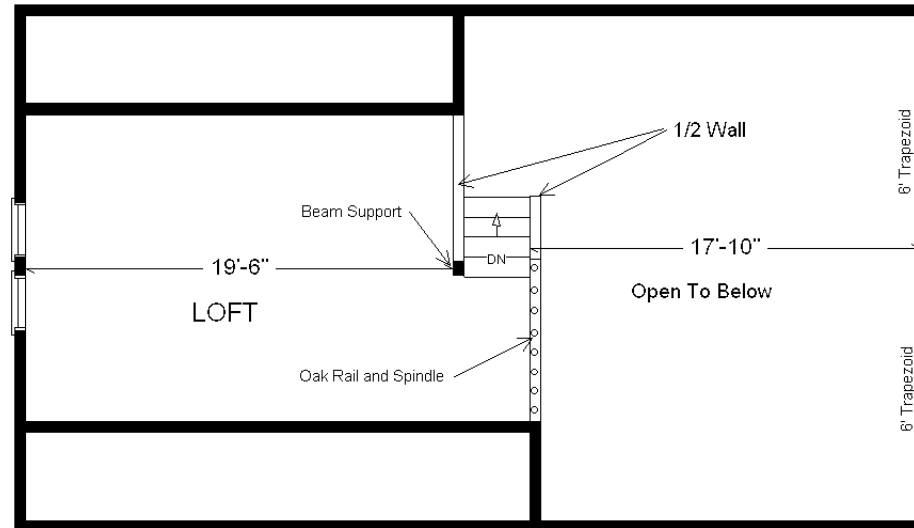

Color Information
Mahogany LP Siding, Almond Trim, Oyster Shell Lineals, Driftwood Shingles, Bisque Bath, Broom Straw Carpet, 91180 Vinyls, SS Sink, Pecan Oak Trim & Doors, Black Unvented Rangehood, Tan Visions Sngl-hung & Casement Windows, Pecan Car Siding on Ceiling, Antique Mascarello Countertop, ORB Hardware/Chrome Baths

Price Includes: Delivery in Zone 1, Crane Work, All Blueprints, R49 Ceilings, R20 Exterior Walls, REAL Plywood Floors, Knotty Pine Ceiling and End Walls, Kohler Plumbing, Pella Windows, 200 Amp Service, All Applicable Tax and Much More!!

Feb, 2017

MN #BC146710