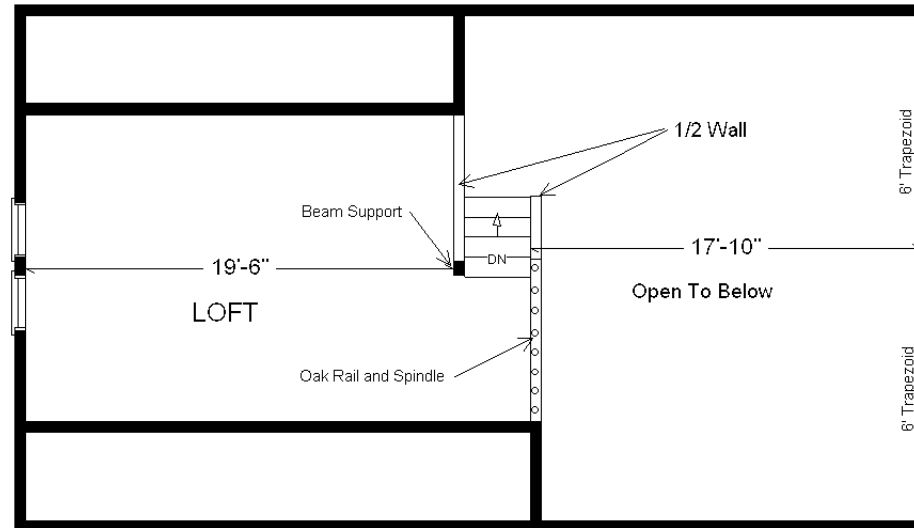

Color Information
Mahogany LP Siding, Almond Trim, Oyster Shell Lineals, Driftwood Shingles, Bisque Bath, Broom Straw Carpet, 91180 Vinyls, SS Sink, Pecan Oak Trim & Doors, Black Unvented Rangehood, Tan Visions Sngl-hung & Casement Windows, Pecan Car Siding on Ceiling, Antique Mascarello Countertop, ORB Hardware/Chrome Baths

Price Includes: Delivery in Zone 1, Crane Work, All Blueprints, R49 Ceilings, R20 Exterior Walls, Knotty Pine Ceiling and End Walls, Kohler Plumbing, Pella Windows, 200 Amp Service, All Applicable Tax and Much More!!

July 2018

MN #BC146710