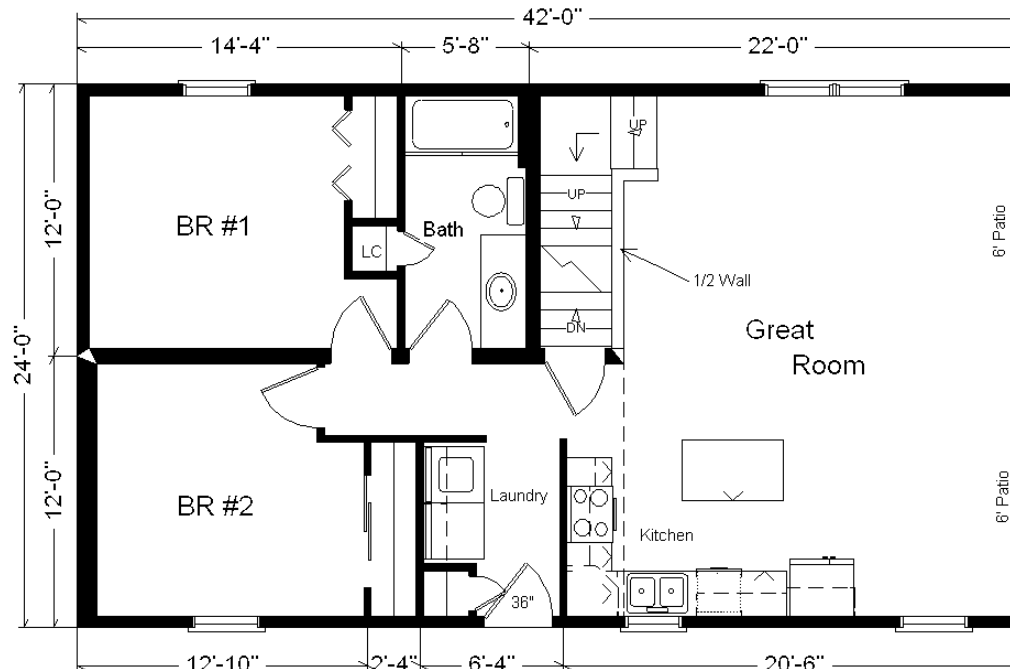

# Model #6

24x42 Rustic Loft 1,260 sq. ft.

From Design Homes New Rustic Line!

# Design Homes, Inc.

Medford, MN

(#10596-6-6)

**Base Price:** \$120,047.00

This Home Displays The Following Options:

LP Smartside Siding (1502 sf)	6,158.00
3.5" Window & Door Lineals	1,013.00
Carpet Upgrade (E. Nice)	1,687.00
2 DHI Paddle Fan Lights	367.00
Wire for Elec. Range	100.00
Laundry Area w/Cabinets	750.00
Vanity Base Drawers (VDDB)	226.00
Hi-definition Kit. Countertops	263.00
Crown Molding (19')	270.00
Ayden Rustic Birch Cabinets	3,605.00
APC Cabinet Option	1,494.00
Custom Cabinets	364.00
Mullion Glass Cab. Door	128.00
Prefinished Oak Railing	490.00
Visions Dbl-hung Vinyl Windows	618.00
6' Trapezoid Windows (x2)	1,752.00
Casement Windows in Loft	171.00
2 - 6' Visions Patio Doors	1,784.00
Paint 1 Side of Front Door	136.00
2nd Exterior Door Credit	-365.00

**Total With Options Shown:** \$141,058.00

ZONE 1

NOTE...Heating Systems are optional on all Design Home's Rustic and Basic Series in Zone 1