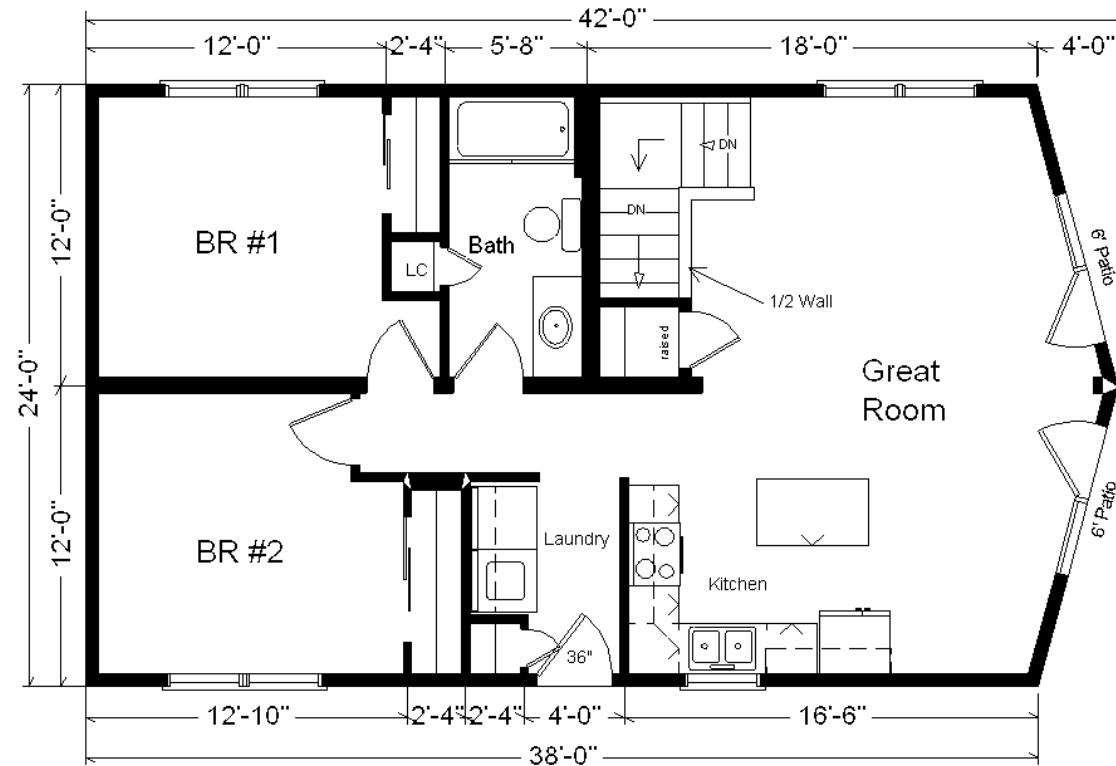

Model #7

24x42 Rustic Prow Ranch 960 sq. ft.

Design Homes, Inc.

**Medford, MN
(#10484 -6-6)**

Base Price:	\$70,854.00
This Home Displays The Following Options:	
Premium Color Siding	387.00
Steel Roofing	2,436.00
Harrison Rustic Birch Cabinets	3,500.00
Crown Molding (19')	304.00
Par. Truss/R49/Vaulted Great Room	1,811.00
Wire for Electric Range	100.00
Paddle Fan/Light (LR)	204.00
4 LED Can Lights (Kitchen)	260.00
Laundry Area w/Cabinets	750.00
Vanity Drawer Base (VDDB)	226.00
WeatherShield Windows	2,327.00
6' Trapezoid Windows (x2)	2,244.00
6' WeatherShield Fr. Swing Doors (x2)	5,002.00
2nd Exterior Door Credit	-355.00

Total With Options Shown: \$90,050.00

Color Information
 Hearthstone Siding, Green Trim, Evergreen Steel Roofing, White Bath, #250 Vanity Top, Angora Carpet, SS Sink, 91160 Vinyl, WeatherShield Green Clad Dbl-hung Wood Windows w/Golden Oak Interiors, Pecan Oak Trim and Doors, White Rangehood, Jamocha Granite Countertop

NOTE...Heating Systems are optional on all Design Home's Rustic and Basic Series in Zone 1

ZONE 1

Jan. 2017

Price Includes: Delivery in Zone 1, Crane Work, All Blueprints, R55 Ceilings, R20 Exterior Walls, REAL Plywood Floors, Knotty Pine Ceiling and End Walls, Kohler Plumbing, Pella Windows, 200 Amp Service, All Applicable Tax and Much More!!