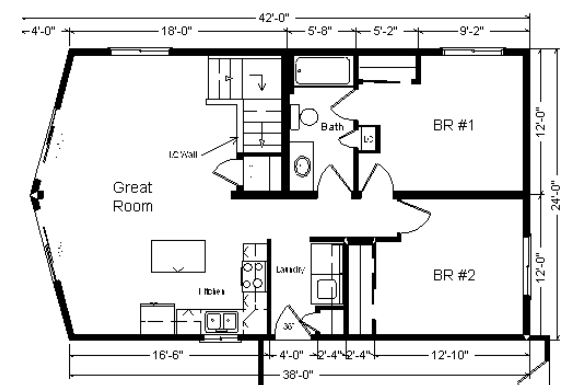

Color Information
Hearthstone Siding, Green Trim, Evergreen Steel Roofing, White Bath, #250 Vanity Top, Angora Carpet, SS Sink, 91160 Vinyl, WeatherShield Green Clad Dbl-hung Wood Windows w/Golden Oak Interiors, Pecan Oak Trim and Doors, White Rangehood, Jamocha Granite Countertop