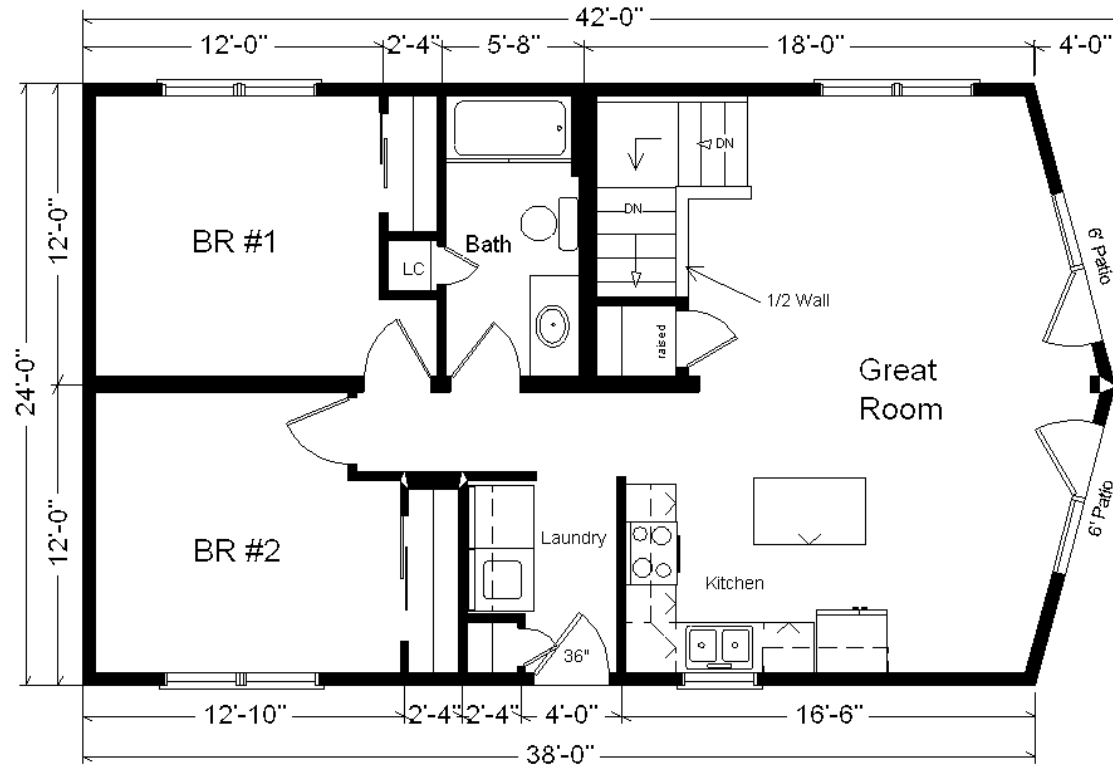

Model #7
42' Rustic Prow Ranch
 960 sq. ft.

Design Homes, Inc.

Medford, MN
 (#10484 -6-6)

Base Price:	\$74,804.00
This Home Displays The Following Options:	
Premium Color Siding	399.00
Steel Roofing	2,818.00
Harrison Rustic Birch Cabinets	3,605.00
Crown Molding (19')	304.00
Par. Truss/R49/Vaulted Great Room	1,883.00
Wire for Electric Range	100.00
Paddle Fan/Light (LR)	204.00
4 LED Can Lights (Kitchen)	260.00
Laundry Area w/Cabinets	750.00
Vanity Drawer Base (VDDB)	226.00
WeatherShield Windows	2,484.00
6' Trapezoid Windows (x2)	2,890.00
6' WeatherShield Fr. Swing Doors (x2)	5,152.00
2nd Exterior Door Credit	-365.00
Total With Options Shown:	\$95,514.00

Color Information
 Hearthstone Siding, Green Trim, Evergreen Steel Roofing, White Bath, #250 Vanity Top, Angora Carpet, SS Sink, 91160 Vinyl, WeatherShield Green Clad Dbl-hung Wood Windows w/Golden Oak Interiors, Pecan Oak Trim and Doors, White Rangehood, Jamocha Granite Countertop