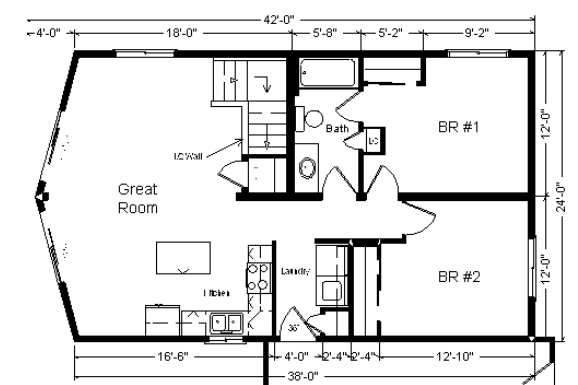

Model #7

24x42 Rustic Prow Ranch 960 sq. ft.

Design Homes, Inc.

**Medford, MN
(#10484 -6-6)**

Base Price:	\$70,854.00
This Home Displays The Following Options:	
Premium Color Siding	387.00
Steel Roofing	2,436.00
Harrison Rustic Birch Cabinets	3,500.00
Crown Molding (19')	304.00
Par. Truss/R49/Vaulted Great Room	1,811.00
Wire for Electric Range	100.00
Paddle Fan/Light (LR)	204.00
4 LED Can Lights (Kitchen)	260.00
Laundry Area w/Cabinets	750.00
Vanity Drawer Base (VDDB)	226.00
WeatherShield Windows	2,327.00
6' Trapezoid Windows (x2)	2,244.00
6' WeatherShield Fr. Swing Doors (x2)	5,002.00
2nd Exterior Door Credit	-355.00

Total With Options Shown: \$90,050.00

Color Information
 Hearthstone Siding, Green Trim, Evergreen Steel Roofing, White Bath, #250 Vanity Top, Angora Carpet, SS Sink, 91160 Vinyl, WeatherShield Green Clad Dbl-hung Wood Windows w/Golden Oak Interiors, Pecan Oak Trim and Doors, White Rangehood, Jamocha Granite Countertop