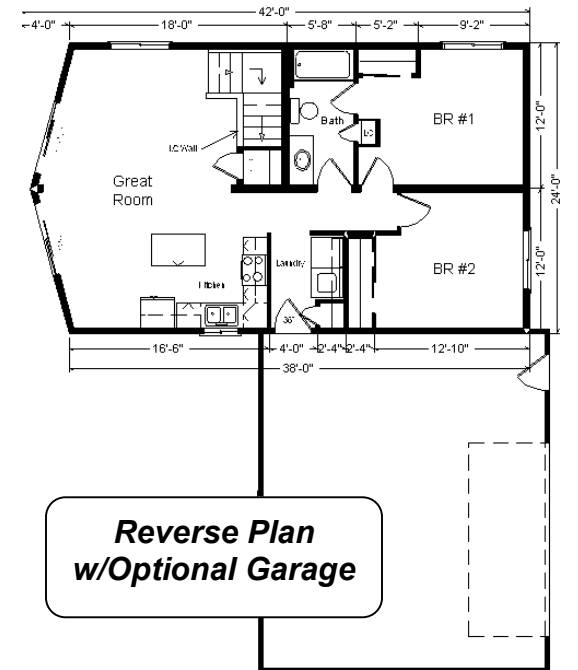

Color Information
Hearthstone Siding, Green Trim, Evergreen Steel Roofing, White Bath, #250 Vanity Top, Angora Carpet, SS Sink, 91160 Vinyl, WeatherShield Green Clad Dbl-hung Wood Windows w/Golden Oak Interiors, Pecan Oak Trim and Doors, White Rangehood, Jamocha Granite Countertop