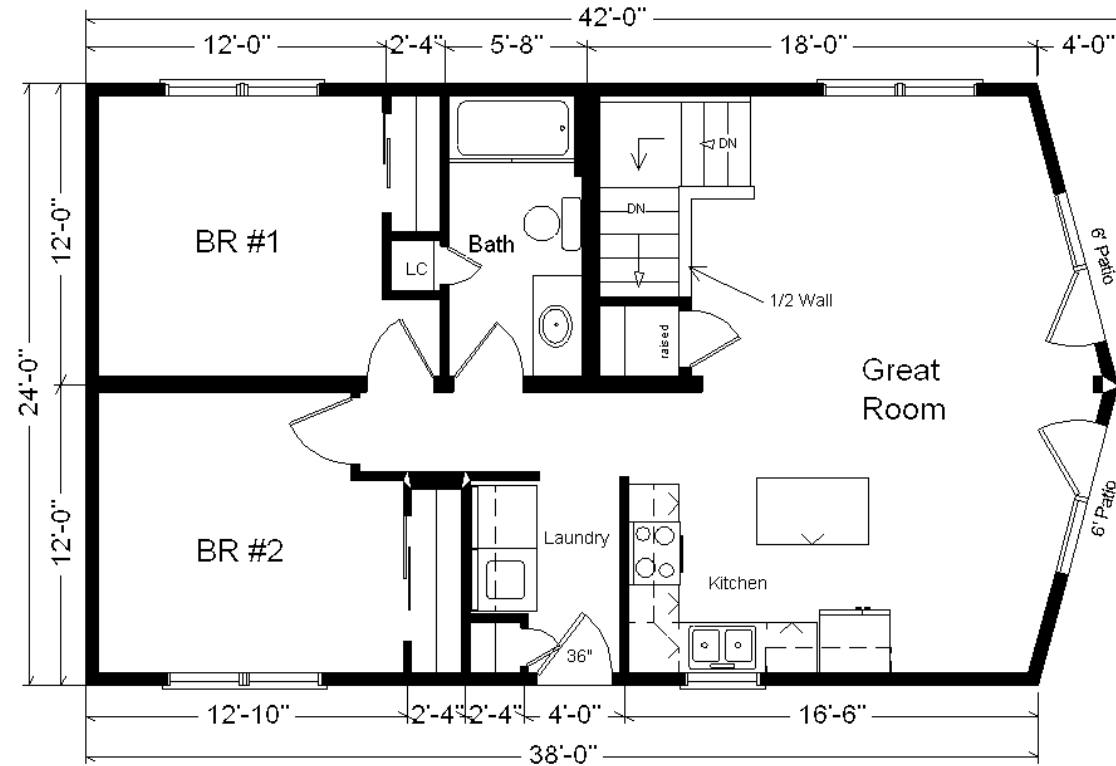

Model #7

24x42 Rustic Prow Ranch 960 sq. ft.

From Design Homes New Rustic Line!

Design Homes, Inc.

Medford, MN

(#10484 -6-6)

Base Price:	\$72,980.00
This Home Displays The Following Options:	
Premium Color Siding	399.00
Steel Roofing	2,562.00
Harrison Rustic Birch Cabinets	3,605.00
Crown Molding (19')	304.00
Par. Truss/R49/Vaulted Great Room	1,883.00
Wire for Electric Range	100.00
Paddle Fan/Light (LR)	204.00
4 LED Can Lights (Kitchen)	260.00
Laundry Area w/Cabinets	750.00
Vanity Drawer Base (VDDDB)	226.00
WeatherShield Windows	2,484.00
6' Trapezoid Windows (x2)	2,890.00
6' WeatherShield Fr. Swing Doors (x2)	5,152.00
2nd Exterior Door Credit	-365.00
Total With Options Shown:	\$93,434.00

Color Information
 Hearthstone Siding, Green Trim, Evergreen Steel Roofing, White Bath, #250 Vanity Top, Angora Carpet, SS Sink, 91160 Vinyl, WeatherShield Green Clad Dbl-hung Wood Windows w/Golden Oak Interiors, Pecan Oak Trim and Doors, White Rangehood, Jamocha Granite Countertop

NOTE...Heating Systems are optional on all Design Home's Rustic and Basic Series in Zone 1

ZONE 1

Feb. 2018

Price Includes: Delivery in Zone 1, Crane Work, All Blueprints, R55 Ceilings, R20 Exterior Walls, REAL Plywood Floors, Knotty Pine Ceiling and End Walls, Kohler Plumbing, Pella Windows, 200 Amp Service, All Applicable Tax and Much More!!