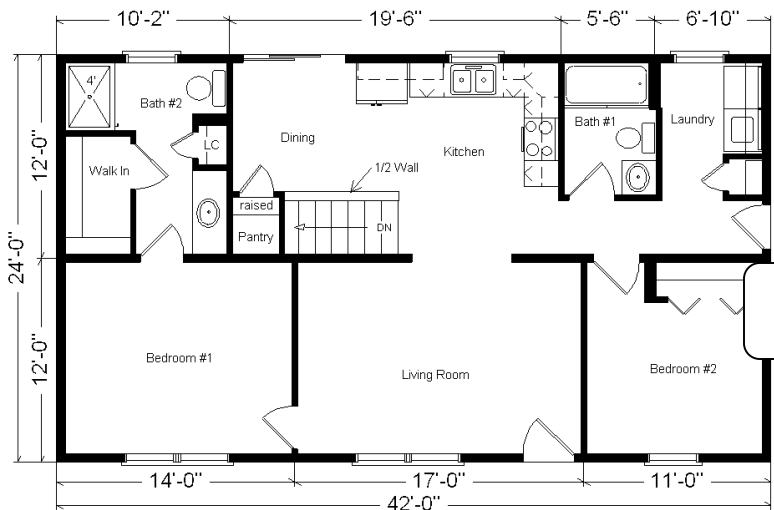

Model #8
42' Classic Ranch
1,008 sq. ft.

Design Homes, Inc.

Medford, MN
 (#10607 -7-6)

Base Price:	\$74,804.00
This Home Displays The Following Options:	
Window Lineals	472.00
Wire for Fan/Light (LR)	39.00
Wire for El. Range	100.00
Vanity Drawer Base (VSB)	70.00
3/4 Bath	2450.00
Vaulted Ceilings (LR,Kit,Din)	941.00
Laundry Area w/Hook-ups	428.00
6' Visions Patio Door	892.00

Total With Options Shown: \$80,196.00

Display is Sold

ZONE 1

Price Includes:
 Delivery in Zone 1,
 Crane Work, All
 Blueprints, R55
 Ceilings, R20
 Exterior Walls,
 Kohler Plumbing,
 Pella Windows, 200
 Amp Service, All
 Applicable Tax and
 Much More!!

NOTE...Heating Systems are optional
 on all Design Home's Rustic and
 Classic Series in Zone 1

**Reverse Plan
 Shown**

Color Information
Savannah Wicker Siding, White Trim, Weatheredwood Shingles, White Window Lineals, SS Sink, Black Rangehood, Saddle Oak Trim & Doors, Bisque Bath, Truffle Carpet, 91181 Vinyls, Visions White Vinyl Sgl-hung Windows, Buttermum Granite Countertop