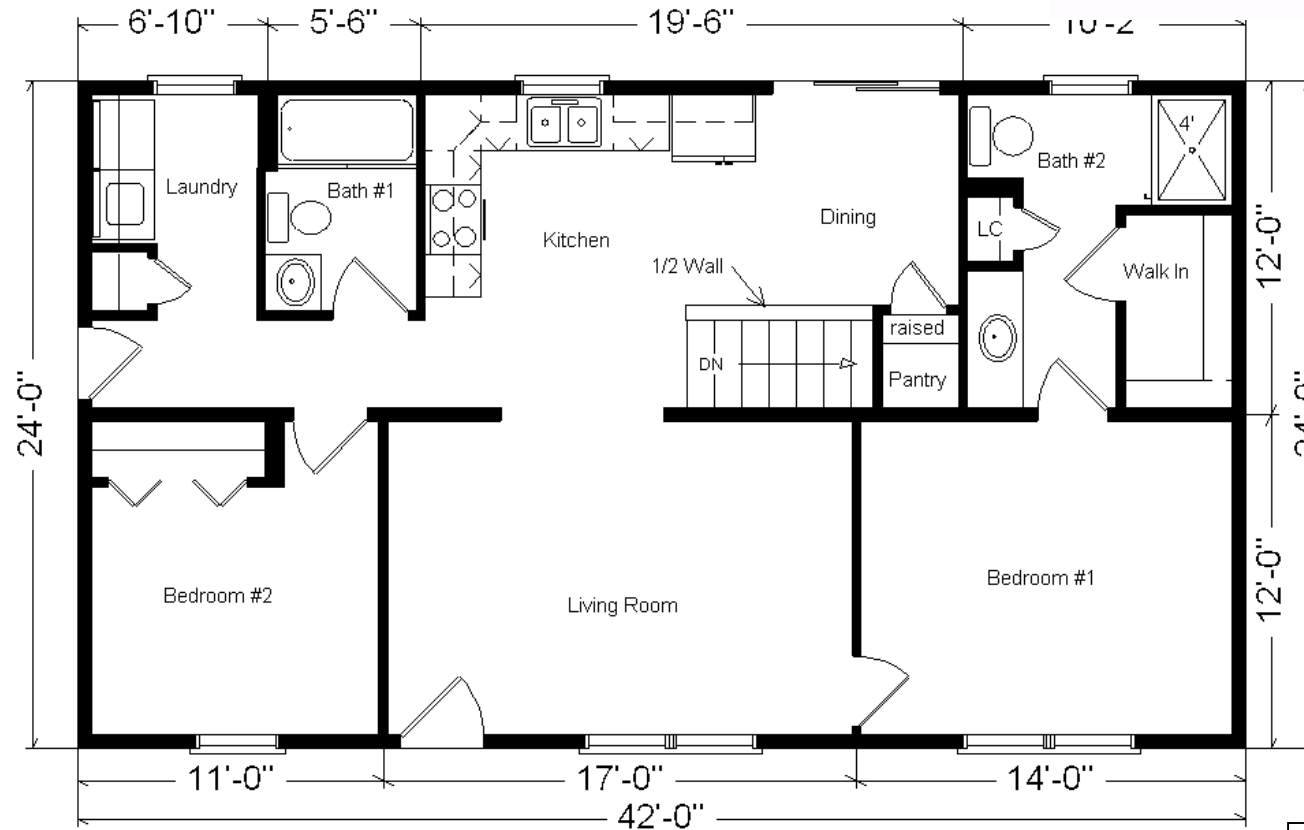

Model #8

24x42 Classic Ranch 1,008 sq. ft.

Design Homes, Inc.

Medford, MN
 (#10607 -7-6)

Base Price:	\$72,980.00
This Home Displays The Following Options:	
Window Lineals	472.00
Wire for Fan/Light (LR)	39.00
Wire for El. Range	100.00
Vanity Drawer Base (VSB)	70.00
3/4 Bath	2450.00
Vaulted Ceilings (LR,Kit,Din)	941.00
Laundry Area w/Hook-ups	428.00
6' Visions Patio Door	892.00

Total With Options Shown: \$78,372.00

Buy Display Model For: \$75,237.00!
 (Discounted 3,135 !)

ZONE 1

Price Includes: 100 Mile Delivery, Crane Work, All Blueprints, R55 Ceilings, R20 Exterior Walls, Kohler Plumbing, Pella Windows, 200 Amp Service, All Applicable Tax and Much More!!

NOTE...Heating Systems are optional on all Design Home's Rustic and Basic Series in Zone 1

Reverse Plan Shown

Color Information
 Savannah Wicker Siding, White Trim, Weatheredwood Shingles, White Window Lineals, SS Sink, Black Rangehood, Saddle Oak Trim & Doors, Bisque Bath, Truffle Carpet, 91181 Vinyls, Visions White Vinyl Sgl-hung Windows, Buttermum Granite Countertop