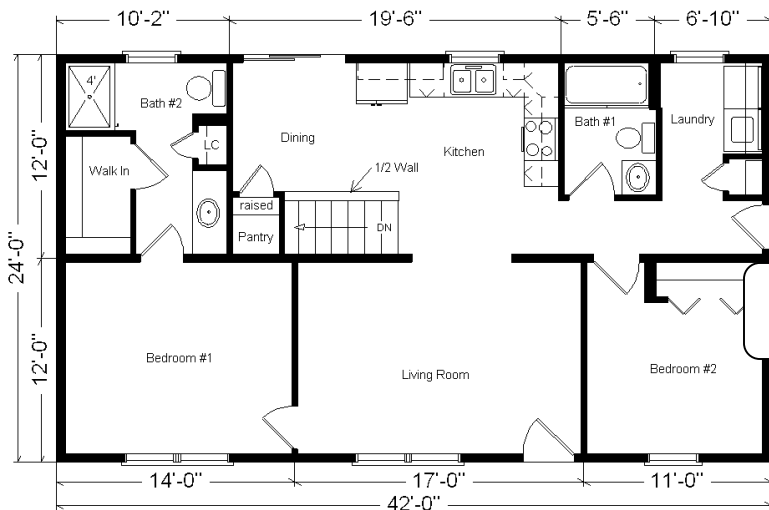

Model #8

24x42 Classic Ranch 1,008 sq. ft.

Design Homes, Inc.

Medford, MN
 (#10607 -7-6)

Base Price:	\$72,980.00
This Home Displays The Following Options:	
Window Lineals	472.00
Wire for Fan/Light (LR)	39.00
Wire for El. Range	100.00
Vanity Drawer Base (VSB)	70.00
3/4 Bath	2450.00
Vaulted Ceilings (LR,Kit,Din)	941.00
Laundry Area w/Hook-ups	428.00
6' Visions Patio Door	892.00

Total With Options Shown: \$78,372.00

Buy Display Model For: \$75,237.00!
 (Discounted 3,135 !)

ZONE 1

Price Includes: 100 Mile Delivery, Crane Work, All Blueprints, R55 Ceilings, R20 Exterior Walls, Kohler Plumbing, Pella Windows, 200 Amp Service, All Applicable Tax and Much More!!

NOTE...Heating Systems are optional on all Design Home's Rustic and Basic Series in Zone 1

Reverse Plan Shown

Color Information
 Savannah Wicker Siding, White Trim, Weatheredwood Shingles, White Window Lineals, SS Sink, Black Rangehood, Saddle Oak Trim & Doors, Bisque Bath, Truffle Carpet, 91181 Vinyls, Visions White Vinyl Sgl-hung Windows, Buttermum Granite Countertop