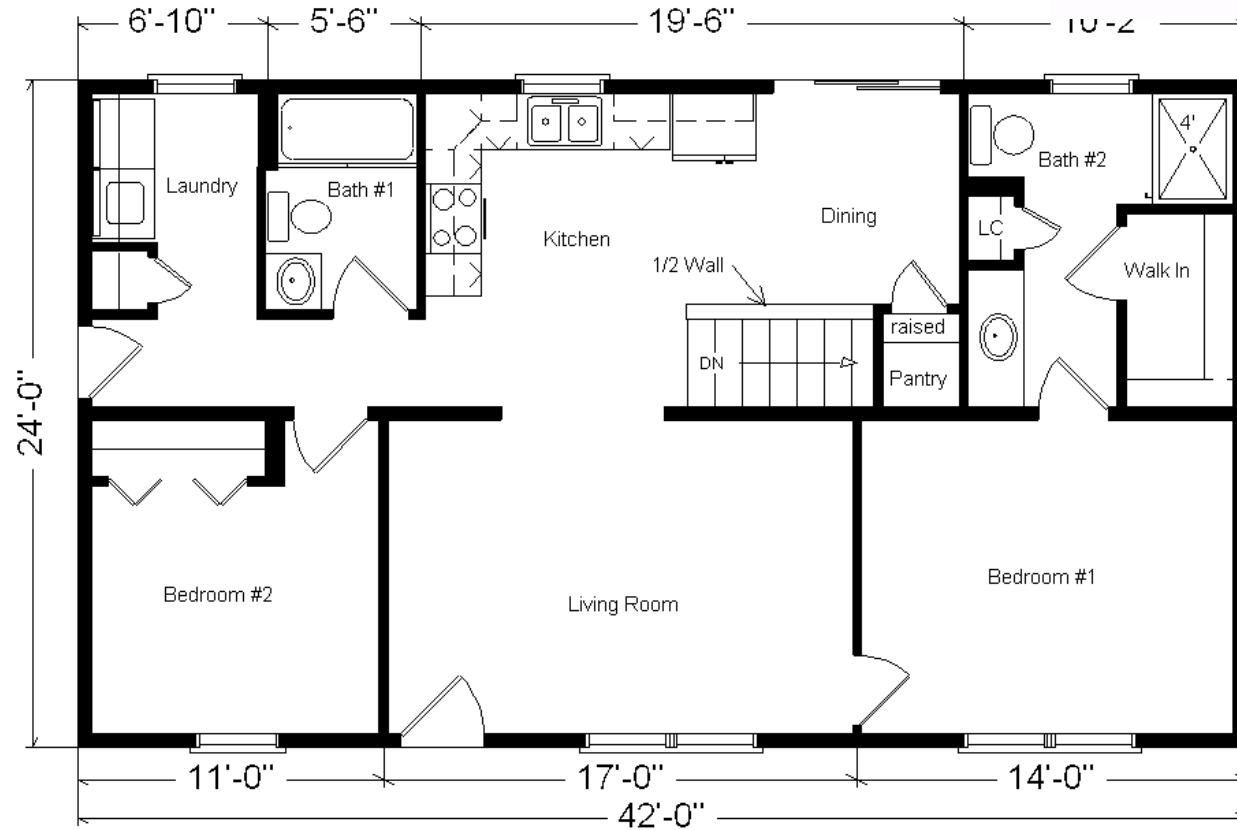

Model #8
42' Classic Ranch
1,008 sq. ft.

Design Homes, Inc.

Medford, MN
 (#10607 -7-6)

Base Price:	\$74,804.00
This Home Displays The Following Options:	
Window Lineals	472.00
Wire for Fan/Light (LR)	39.00
Wire for El. Range	100.00
Vanity Drawer Base (VSB)	70.00
3/4 Bath	2450.00
Vaulted Ceilings (LR,Kit,Din)	941.00
Laundry Area w/Hook-ups	428.00
6' Visions Patio Door	892.00

Total With Options Shown: \$80,196.00

Display is Sold

ZONE 1

Price Includes:
 Delivery in Zone 1,
 Crane Work, All
 Blueprints, R55
 Ceilings, R20
 Exterior Walls,
 Kohler Plumbing,
 Pella Windows, 200
 Amp Service, All
 Applicable Tax and
 Much More!!

NOTE...Heating Systems are optional
 on all Design Home's Rustic and
 Classic Series in Zone 1

**Reverse Plan
 Shown**

Color Information
Savannah Wicker Siding, White Trim, Weatheredwood Shingles, White Window Lineals, SS Sink, Black Rangehood, Saddle Oak Trim & Doors, Bisque Bath, Truffle Carpet, 91181 Vinyls, Visions White Vinyl Sgl-hung Windows, Buttermum Granite Countertop