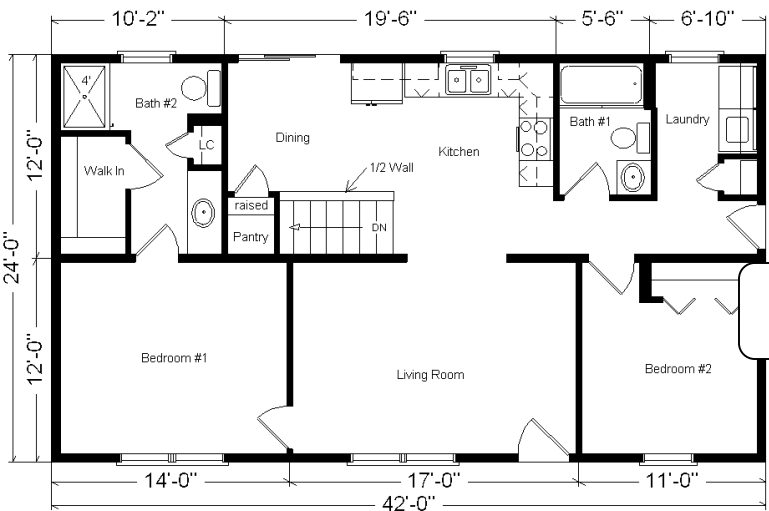

Model #8
42' Classic Ranch
 1,008 sq. ft.

Design Homes, Inc.

Medford, MN
 (#10607 -7-6)

Base Price:	\$72,980.00
This Home Displays The Following Options:	
Window Lineals	472.00
Wire for Fan/Light (LR)	39.00
Wire for El. Range	100.00
Vanity Drawer Base (VSB)	70.00
3/4 Bath	2450.00
Vaulted Ceilings (LR,Kit,Din)	941.00
Laundry Area w/Hook-ups	428.00
6' Visions Patio Door	892.00
Total With Options Shown:	\$78,372.00

ZONE 1

Price Includes:
 Delivery in Zone 1,
 Crane Work, All
 Blueprints, R55
 Ceilings, R20
 Exterior Walls,
 Kohler Plumbing,
 Pella Windows, 200
 Amp Service, All
 Applicable Tax and
 Much More!!

NOTE...Heating Systems are optional
 on all Design Home's Rustic and
 Classic Series in Zone 1

Display is Sold

**Reverse Plan
 Shown**

Color Information
 Savannah Wicker Siding, White Trim, Weatheredwood Shingles, White
 Window Lineals, SS Sink, Black Rangehood, Saddle Oak Trim & Doors,
 Bisque Bath, Truffle Carpet, 91181 Vinyls, Visions White Vinyl Sgl-hung
 Windows, Buttermum Granite Countertop