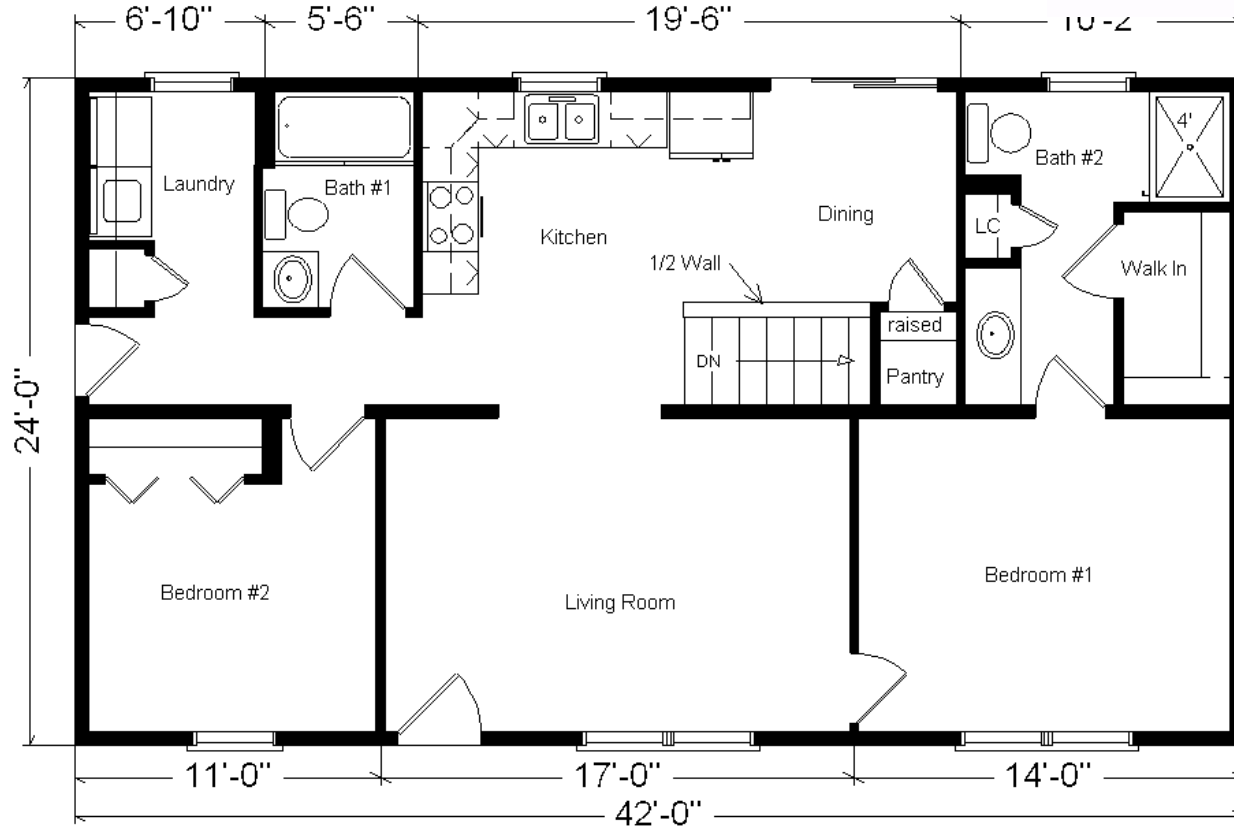

Model #8
42' Classic Ranch
 1,008 sq. ft.

Design Homes, Inc.

Medford, MN
 (#10607 -7-6)

Base Price:	\$72,980.00
This Home Displays The Following Options:	
Window Lineals	472.00
Wire for Fan/Light (LR)	39.00
Wire for El. Range	100.00
Vanity Drawer Base (VSB)	70.00
3/4 Bath	2450.00
Vaulted Ceilings (LR,Kit,Din)	941.00
Laundry Area w/Hook-ups	428.00
6' Visions Patio Door	892.00
Total With Options Shown:	\$78,372.00

ZONE 1

Price Includes:
 Delivery in Zone 1,
 Crane Work, All
 Blueprints, R55
 Ceilings, R20
 Exterior Walls,
 Kohler Plumbing,
 Pella Windows, 200
 Amp Service, All
 Applicable Tax and
 Much More!!

NOTE...Heating Systems are optional
 on all Design Home's Rustic and
 Classic Series in Zone 1

Display is Sold

**Reverse Plan
 Shown**

Color Information
 Savannah Wicker Siding, White Trim, Weatheredwood Shingles, White
 Window Lineals, SS Sink, Black Rangehood, Saddle Oak Trim & Doors,
 Bisque Bath, Truffle Carpet, 91181 Vinyls, Visions White Vinyl Sgl-hung
 Windows, Buttermum Granite Countertop