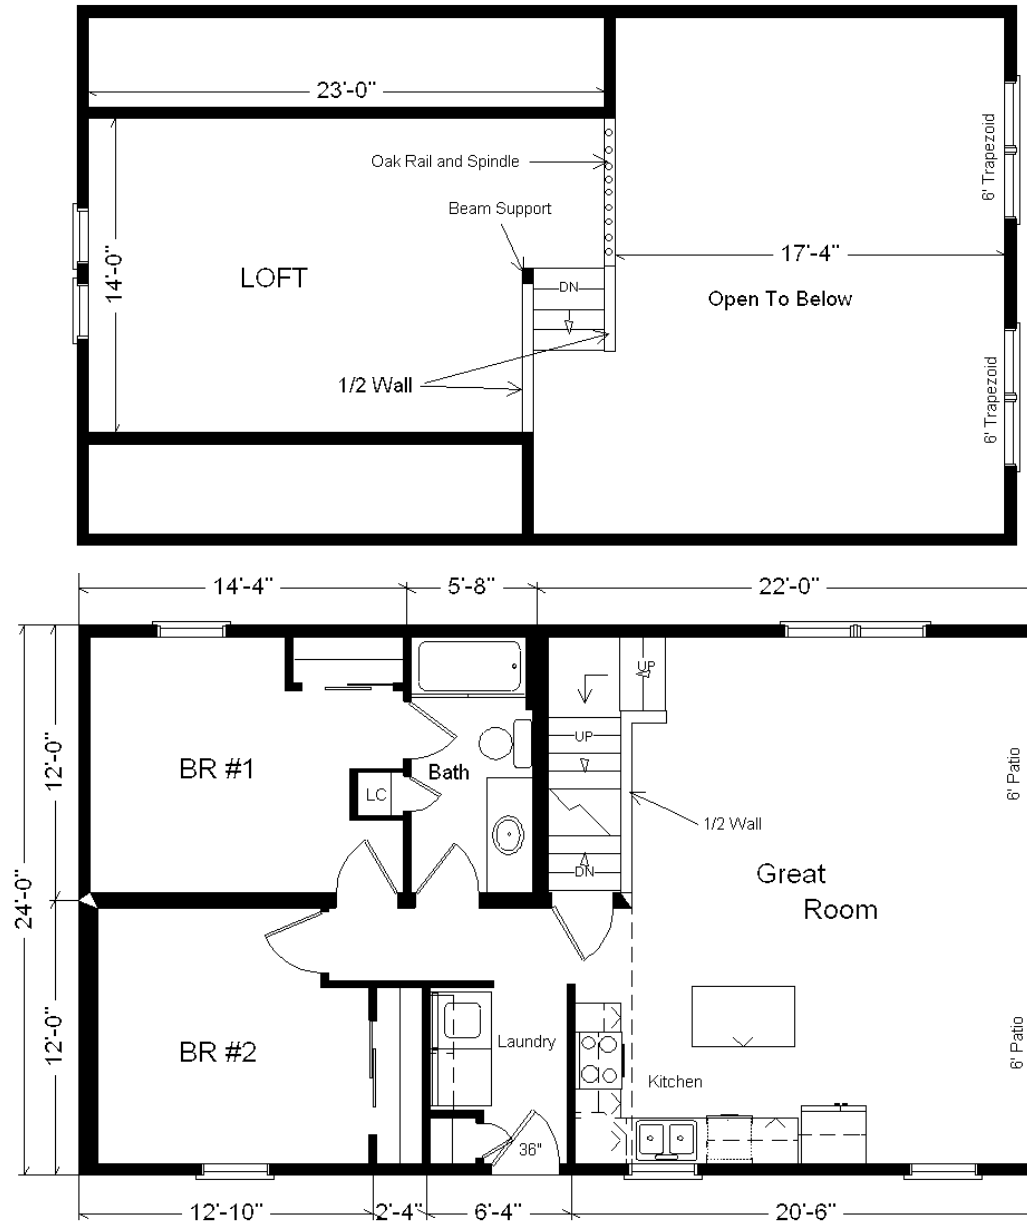

Model #1

24x42 Finished Loft 1,260 sq. ft.

From Design Homes's New Rustic Line!

Design Homes, Inc.

Missouri Valley, IA

(#10446 -5-6)

Base Price:	\$121,050.00
This Home Displays The Following Options:	
LP Smartside Siding (1502 sf)	5,933.00
3.5" Window Lineals	328.00
Carpet Upgrade (Everything Nice)	1,950.00
Laundry Area Hook-ups	425.00
Pull-down Kohler Kit. Faucet (ORB)	235.00
Crown Molding (24')	384.00
Pioneer Hickory Cabinets	2,775.00
APC w/FX Drawer Option	1,450.00
Custom Cabinets	235.00
Hi-definition Kit. Countertops	255.00
Mullion Glass Cab. Door	129.00
WP Microwave (WMH310)	354.00
DHI Fan/Lights (x2)	367.00
Prefinished Oak Railing	490.00
6' Trapezoid Windows (x2)	1,700.00
2 - 6' Visions Patio Doors	2,188.00
Casement Windows in Loft	260.00
2nd Exterior Door Credit	-355.00

Total With Options Shown: \$140,153.00

Zone 2

Color Information
 Chestnut LP Siding, Almond Trim, Sand Lineals, Weatherwood Shingles, Bisque Bath, Bamboo Carpet, 91180 Vinyls, SS Sink, Natural Oak Trim & Doors, Black Microwave, Tan Vision Sgl-hung & Casement Windows, Natural Pine Car Siding on Ceiling/Walls, Antique Mascarello Countertop, Rubbed Bronze Hardware/Chrome Baths

Jan 2017

Price Includes:
 Delivery, Crane Work, All Blueprints, R49 Ceilings, R20 Exterior Walls, REAL Plywood Floors, Knotty Pine Ceilings and End Walls, Kohler Plumbing, Pella Windows, 200 Amp Service, All Applicable Tax and Much More!!