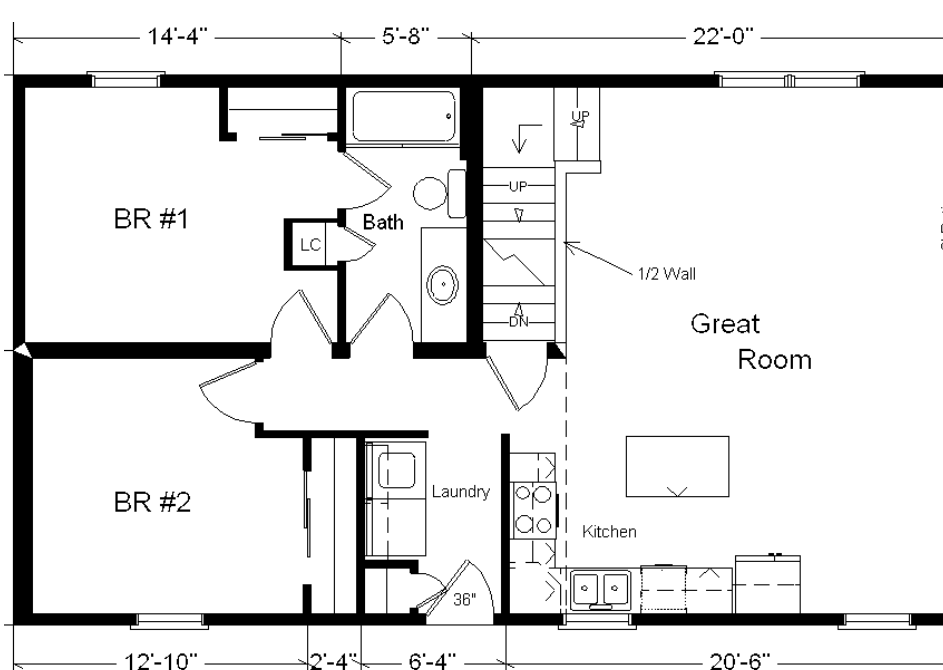

Model #1
Rustic Loft
 1,260 sq. ft.

Design Homes, Inc.

Missouri Valley, IA
 (#10446 -5-6)

Base Price:	\$130,916.00
This Home Displays The Following Options:	
LP Smartside Siding (1502 sf)	6,158.00
3.5" Window/Door Lineals	1,013.00
Carpet Upgrade (Everything Nice)	1,950.00
Laundry Area Hook-ups	425.00
Pull-down Kohler Kit. Faucet (ORB)	235.00
Crown Molding (24')	384.00
Pioneer Hickory Cabinets	2,775.00
APC w/FX Drawer Option	1,450.00
Custom Cabinets	235.00
Hi-definition Kit. Countertops	255.00
Mullion Glass Cab. Door	129.00
WP Microwave (WMH310)	354.00
DHI Fan/Lights (x2)	367.00
Prefinished Oak Railing	490.00
6' Trapezoid Windows (x2)	1,752.00
2 - 6' Visions Patio Doors	1,784.00
Casement Windows in Loft	268.00
2nd Exterior Door Credit	-365.00

Total With Options Shown: \$150,575.00

Zone 2

Color Information
 Chestnut LP Siding, Almond Trim, Sand Lineals, Weatherwood Shingles, Bisque Bath, Bamboo Carpet, 91180 Vinyls, SS Sink, Natural Oak Trim & Doors, Black Microwave, Tan Vision Sgl-hung & Casement Windows, Natural Pine Car Siding on Ceiling/Walls, Antique Mascarello Countertop, Rubbed Bronze Hardware/Chrome Baths

July 2018

Price Includes:
 Delivery, Crane Work, All Blueprints, R49 Ceilings, R20 Exterior Walls, Knotty Pine Ceilings and End Walls, Kohler Plumbing, Pella Windows, 200 Amp Service, All Applicable Tax and Much More!!