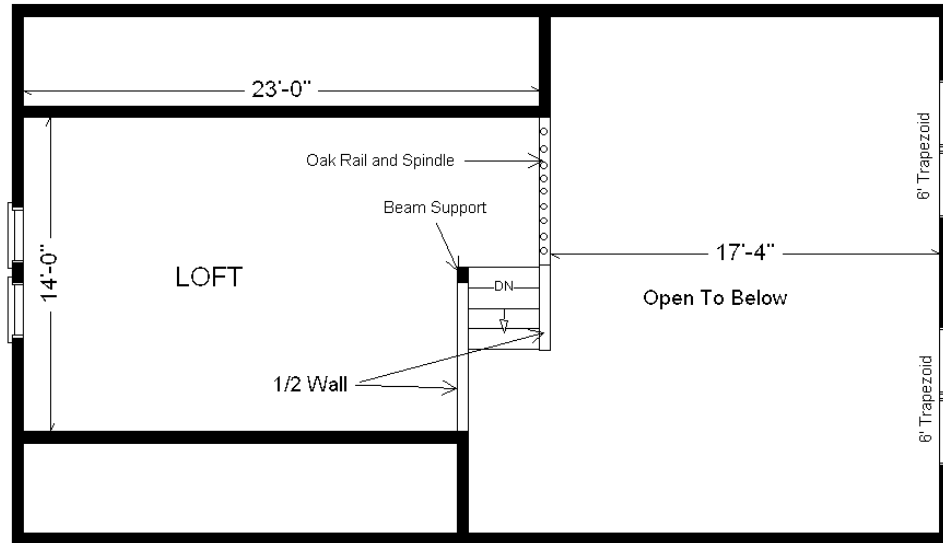

Color Information
Chestnut LP Siding, Almond Trim, Sand Lineals, Weatherwood Shingles, Bisque Bath, Bamboo Carpet, 91180 Vinyls, SS Sink, Natural Oak Trim & Doors, Black Microwave, Tan Vision Sgl-hung & Casement Windows, Natural Pine Car Siding on Ceiling/Walls, Antique Mascarello Countertop, Rubbed Bronze Hardware/Chrome Baths

July 2018

Price Includes:
Delivery, Crane Work, All Blueprints, R49 Ceilings, R20 Exterior Walls, Knotty Pine Ceilings and End Walls, Kohler Plumbing, Pella Windows, 200 Amp Service, All Applicable Tax and Much More!!

MN #BC146710