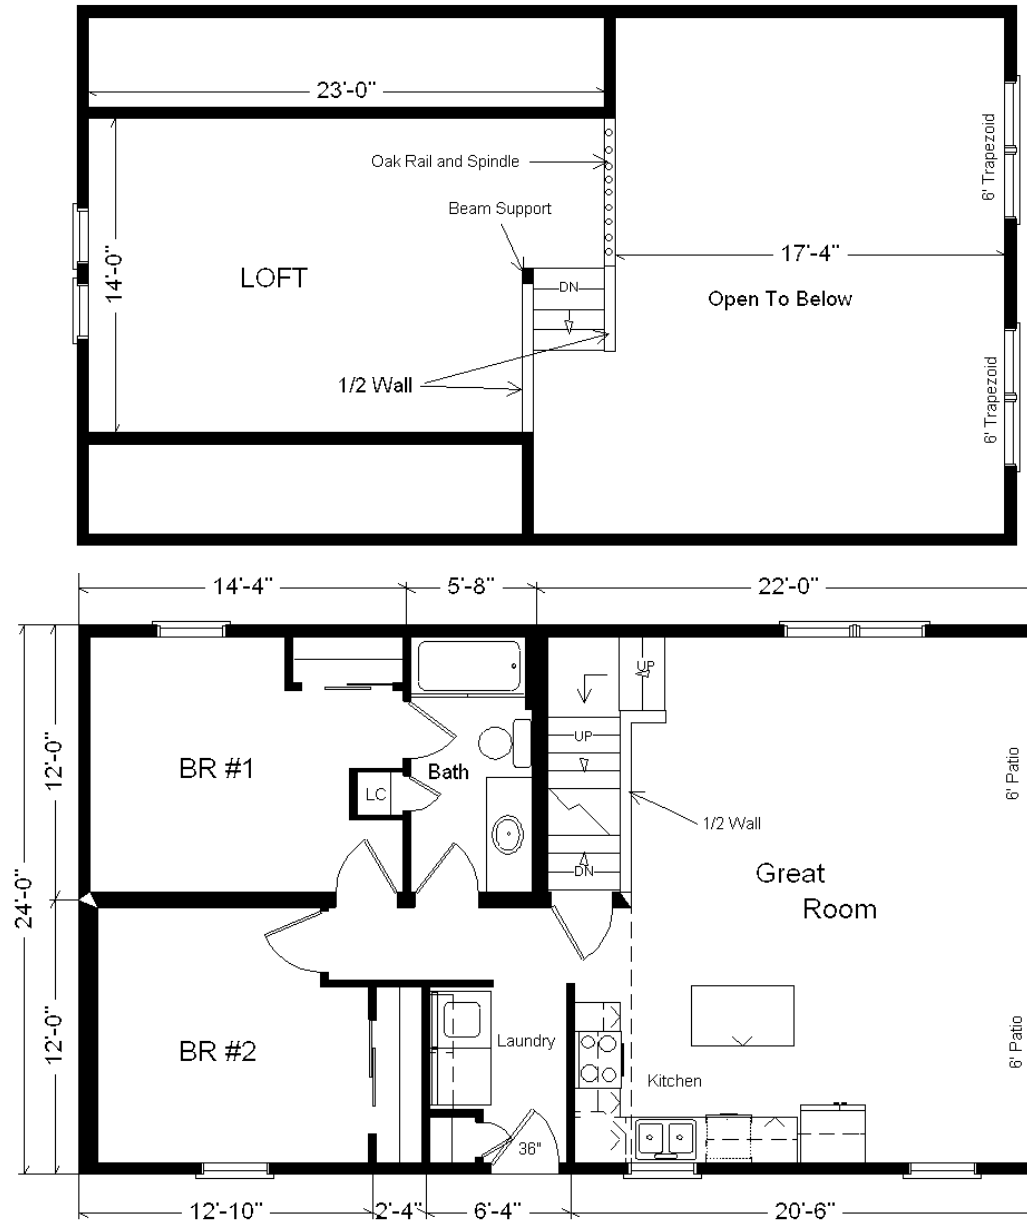

Base Price: $124,682.00

This Home Displays The Following Options:

LP Smartside Siding (1502 sf)	6,158.00
3.5" Window/Door Lineals	1,013.00
Carpet Upgrade (Everything Nice)	1,950.00
Laundry Area Hook-ups	425.00
Pull-down Kohler Kit. Faucet (ORB)	235.00
Crown Molding (24')	384.00
Pioneer Hickory Cabinets	2,775.00
APC w/FX Drawer Option	1,450.00
Custom Cabinets	235.00
Hi-definition Kit. Countertops	255.00
Mullion Glass Cab. Door	129.00
WP Microwave (WMH310)	354.00
DHI Fan/Lights (x2)	367.00
Prefinished Oak Railing	490.00
6' Trapezoid Windows (x2)	1,752.00
2 - 6' Visions Patio Doors	1,784.00
Casement Windows in Loft	268.00
2nd Exterior Door Credit	-365.00

Total With Options Shown: $144,341.00

Zone 2