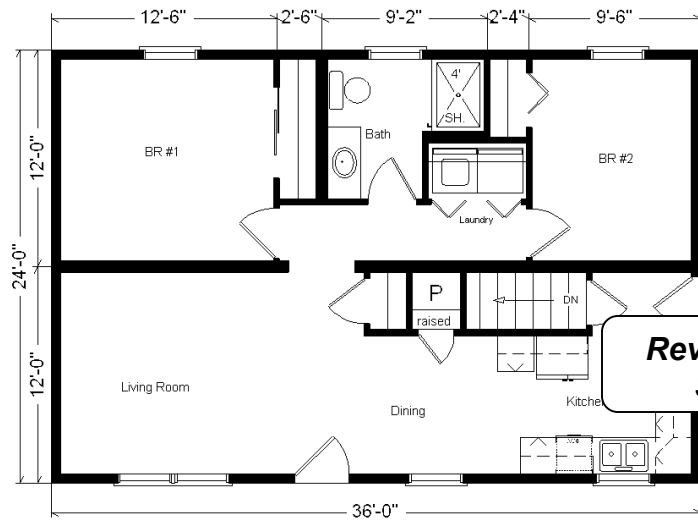

Model #2
Classic Ranch
 24x36 Ranch 864 sq. ft.

Design Homes, Inc.

Missouri Valley, IA
 (#10452-5-6)

Base Price:	\$67,958.00
This Home Displays The Following Options:	
Vanity Drawer Base (VDDDB)	226.00
Shutters	378.00
Pull=down Kohler Faucet	215.00
Laundry Area Hook-ups	428.00
Total With Options Shown:	\$69,205.00

Price Includes:
 Delivery, Crane Work, All Blueprints, R55 Ceilings, R20 Exterior Walls, REAL Plywood Floors, Kohler Plumbing, Pella Windows, 200 Amp Service, All Applicable Tax and Much More!!

Feb 2018

Zone 2

Model For Sale!

Reverse Plan Shown

Color Information
 Granite Grey Siding, White Trim, Black Shingles, White Shutters, SS Sink and White Rangehood, Saddle Oak Trim & Doors, Bisque Bath, #259 Vanity Top, Candlewick Carpet, 91180 Vinyls, White Pella Sgl-hung Windows, Brushed Nickel Hardware, Natural Limestone Countertop