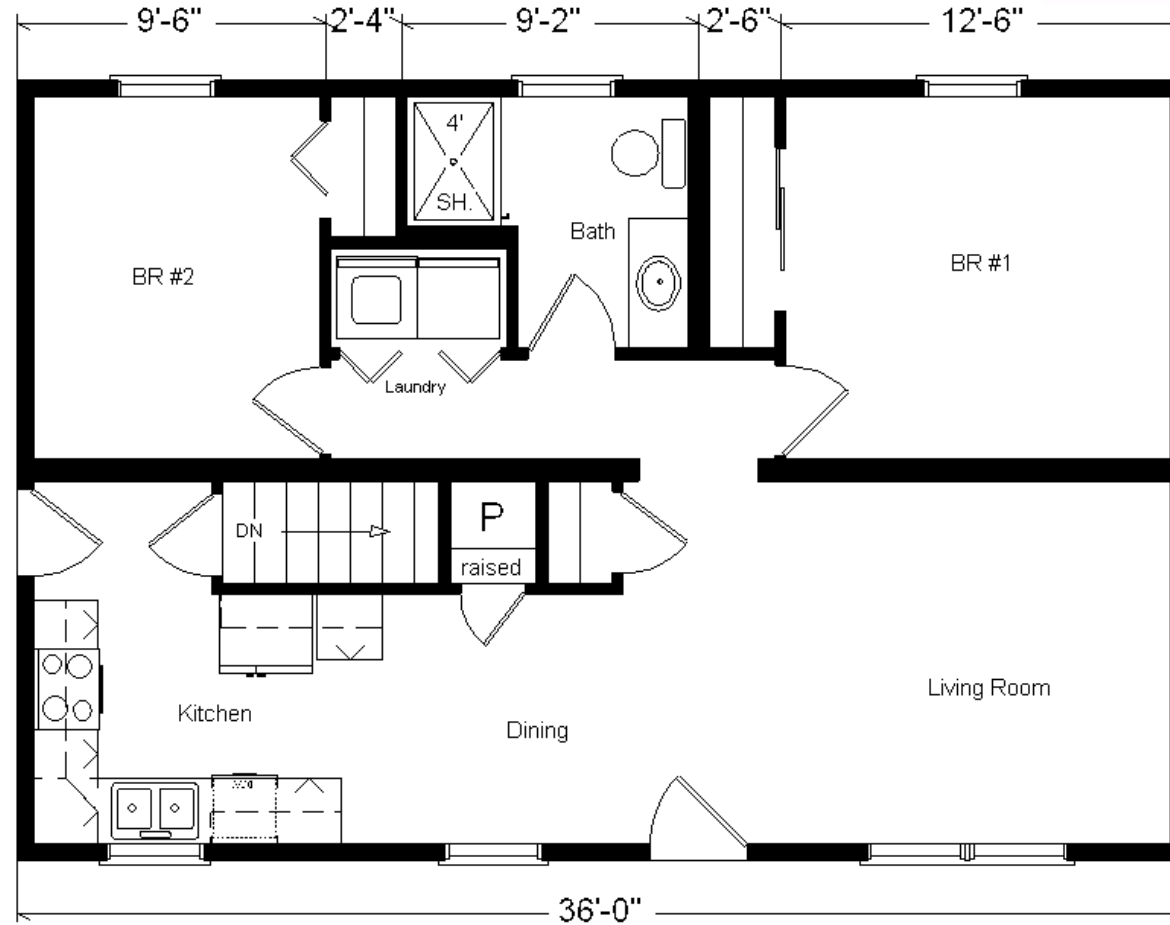

Model #2
36' Classic Ranch
 864 sq. ft.

Design Homes, Inc.

Missouri Valley, IA
 (#10452-5-6)

Base Price:	\$69,657.00
This Home Displays The Following Options:	
Vanity Drawer Base (VDDDB)	226.00
Shutters	378.00
Pull-down Kohler Faucet	215.00
Laundry Area Hook-ups	428.00
Total With Options Shown:	\$70,904.00

Price Includes:
 Delivery, Crane Work, All Blueprints, R55 Ceilings, R20 Exterior Walls, Kohler Plumbing, Pella Windows, 200 Amp Service, All Applicable Tax and Much More!!

Zone 2

Display Home is Sold

Aug. 2018

Reverse Plan Shown

Color Information
 Granite Grey Siding, White Trim, Black Shingles, White Shutters, SS Sink and White Rangehood, Saddle Oak Trim & Doors, Bisque Bath, #259 Vanity Top, Candlewick Carpet, 91180 Vinyls, White Pella Sgl-hung Windows, Brushed Nickel Hardware, Natural Limestone Countertop