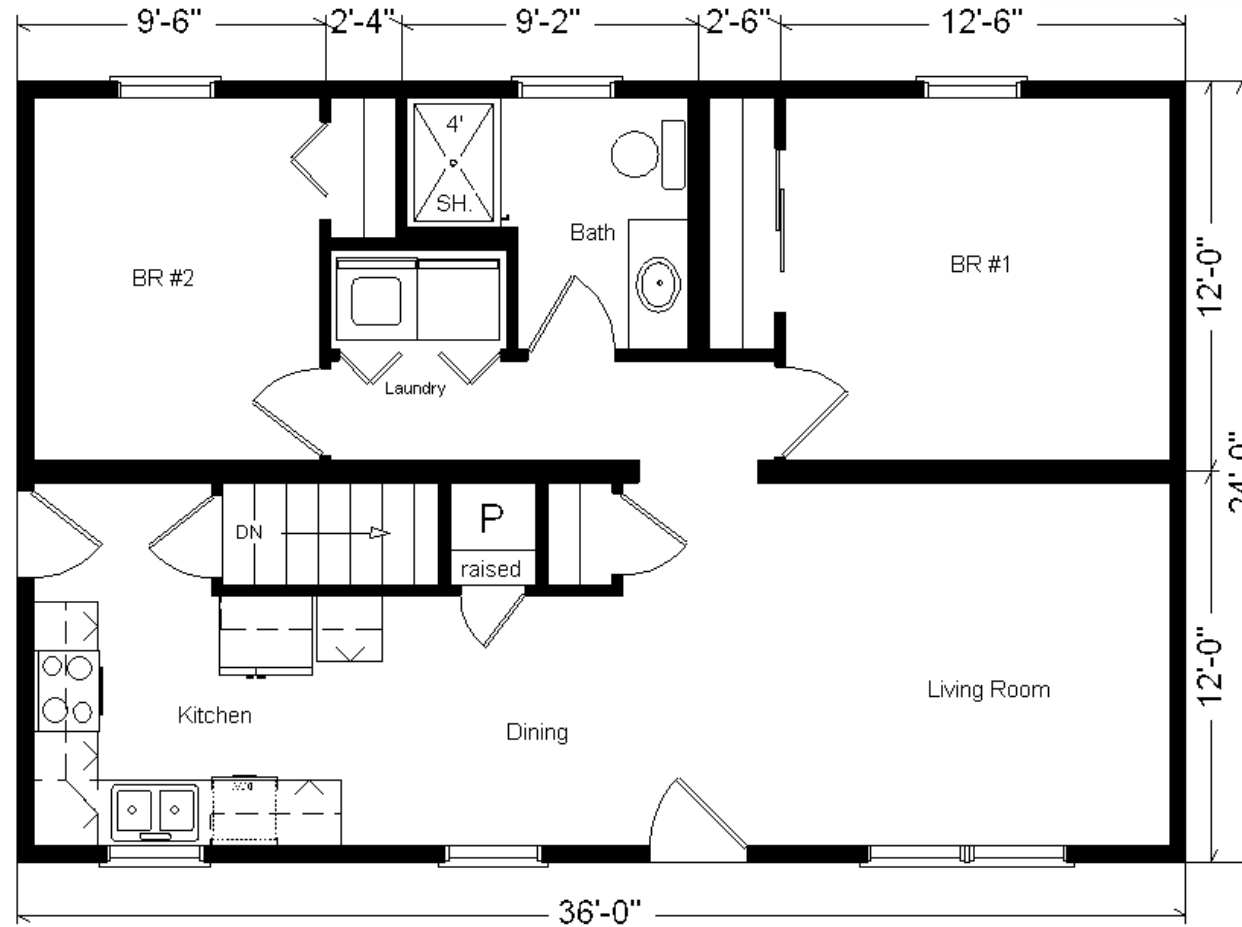

Model #2
Classic Ranch
 24x36 Ranch 864 sq. ft.

Design Homes, Inc.

Missouri Valley, IA
 (#10452-5-6)

Base Price:	\$67,958.00
This Home Displays The Following Options:	
Vanity Drawer Base (VDDDB)	226.00
Shutters	378.00
Pull=down Kohler Faucet	215.00
Laundry Area Hook-ups	428.00
Total With Options Shown:	\$69,205.00

Price Includes:
 Delivery, Crane Work, All Blueprints, R55 Ceilings, R20 Exterior Walls, REAL Plywood Floors, Kohler Plumbing, Pella Windows, 200 Amp Service, All Applicable Tax and Much More!!

Feb 2018

Zone 2

Model For Sale!

Reverse Plan Shown

Color Information
 Granite Grey Siding, White Trim, Black Shingles, White Shutters, SS Sink and White Rangehood, Saddle Oak Trim & Doors, Bisque Bath, #259 Vanity Top, Candlewick Carpet, 91180 Vinyls, White Pella Sgl-hung Windows, Brushed Nickel Hardware, Natural Limestone Countertop