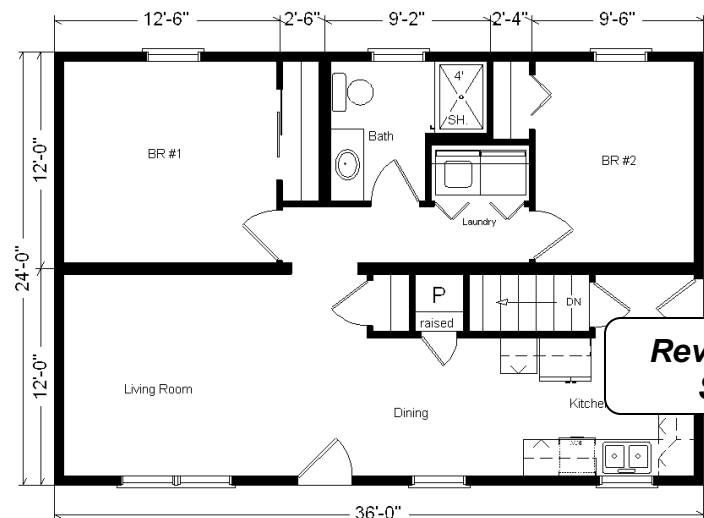

Design Homes, Inc.

Missouri Valley, IA
 (#10452-5-6)

Model #2 Basic Ranch 24x36 Ranch 864 sq. ft.

Base Price: \$65,979.00

This Home Displays The Following Options:

Vanity Drawer Base (VDDDB)	226.00
Shutters	252.00
Pull=down Kohler Faucet	215.00
Laundry Area Hook-ups	428.00

Total With Options Shown: \$67,100.00

Zone 2

**Reverse Plan
 Shown**

Price Includes:
 Delivery, Crane Work, All Blueprints, R55 Ceilings, R20 Exterior Walls, REAL Plywood Floors, Kohler Plumbing, Pella Windows, 200 Amp Service, All Applicable Tax and Much More!!