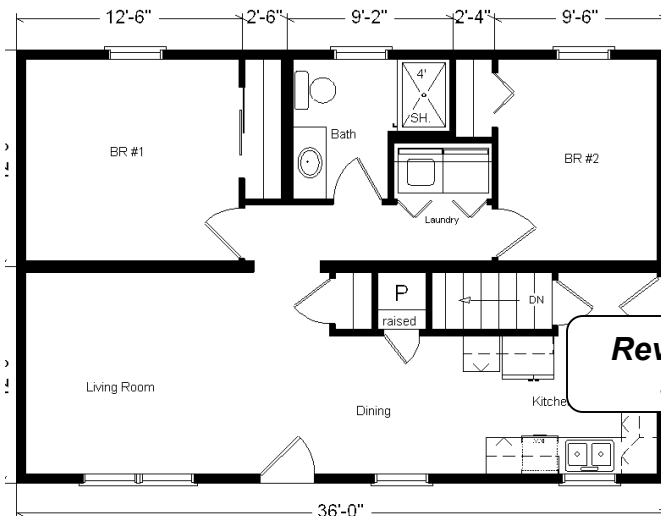

Model #2
36' Classic Ranch
 864 sq. ft.

Design Homes, Inc.

Missouri Valley, IA
 (#10452-5-6)

Base Price:	\$69,657.00
This Home Displays The Following Options:	
Vanity Drawer Base (VDDDB)	226.00
Shutters	378.00
Pull-down Kohler Faucet	215.00
Laundry Area Hook-ups	428.00
Total With Options Shown:	\$70,904.00

Price Includes:
 Delivery, Crane Work, All Blueprints, R55 Ceilings, R20 Exterior Walls, Kohler Plumbing, Pella Windows, 200 Amp Service, All Applicable Tax and Much More!!

Zone 2

Display Home is Sold

Aug. 2018

Reverse Plan Shown

Color Information
 Granite Grey Siding, White Trim, Black Shingles, White Shutters, SS Sink and White Rangehood, Saddle Oak Trim & Doors, Bisque Bath, #259 Vanity Top, Candlewick Carpet, 91180 Vinyls, White Pella Sgl-hung Windows, Brushed Nickel Hardware, Natural Limestone Countertop