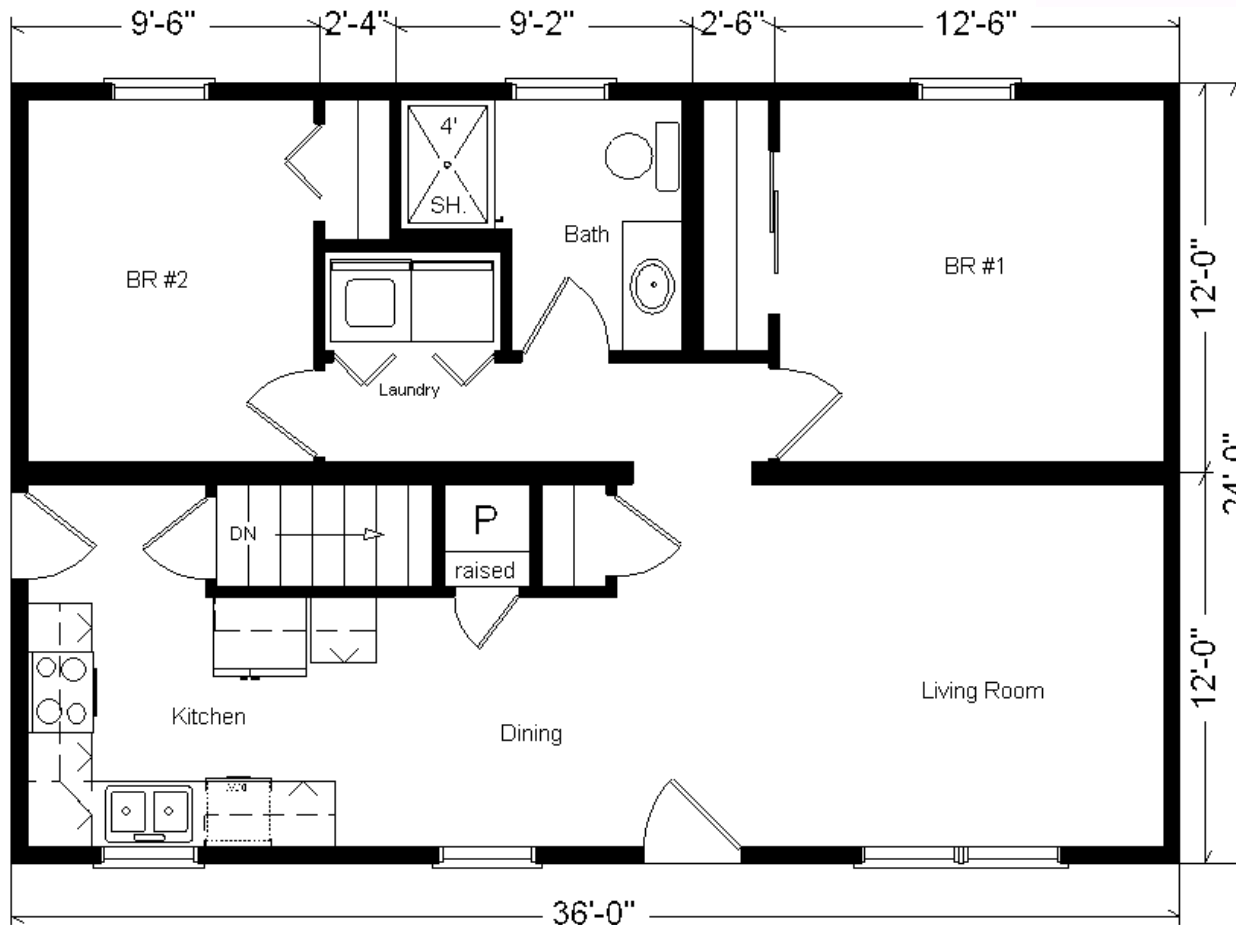

Design Homes, Inc.

Missouri Valley, IA
 (#10452-5-6)

Model #2 Basic Ranch 24x36 Ranch 864 sq. ft.

Base Price: \$65,979.00

This Home Displays The Following Options:

Vanity Drawer Base (VDDDB)	226.00
Shutters	252.00
Pull=down Kohler Faucet	215.00
Laundry Area Hook-ups	428.00

Total With Options Shown: \$67,100.00

Zone 2

**Reverse Plan
 Shown**

Price Includes:
 Delivery, Crane Work, All Blueprints, R55 Ceilings, R20 Exterior Walls, REAL Plywood Floors, Kohler Plumbing, Pella Windows, 200 Amp Service, All Applicable Tax and Much More!!